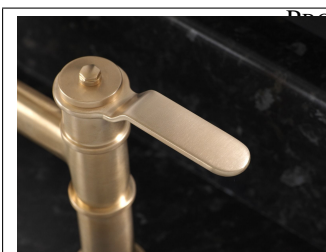

Armstrong Bridge mixer 4593

Köksblandare Armstrong köksblandare. Med industriell design passar den såväl i klassiska som moderna miljöer.

Levererad med slät eller lätttrad (textur) spak (jmf bild 1 ? 3 i bildspelet ovan)- Tillverkade för hand i Storbritannien - Pläterat med en tjocklek som överstiger branschstandarder - Tillverkad av kvalitativ mässing med en låg blyhalt.- Keramisk tätning- Flexibla anslutningar av spunnen metallslangLevereras i 8 finishar (på 1:a bildspelsbilden i krom):

Krom: En klassiker som varar
Nickel: Något varmare i tonen och får med tiden (om den inte underhålls) en patina i stil med silver
Pewter: Borstad nickel som passar utmärkt ihop med produkter med rostfri finish
English Bronze: Sidenmatt bronsfärgad plätering
Guld: Äkta guldplätering med en skinande yta som varar
Obehandlad mässing: Kommer med tiden att oxidera och få en fin patina
Borstad mässing: Kommer med tiden att oxidera och få en fin patina
Åldrad mässing : En djupare föroxiderad mässing som kommer oxidera mer över tid.

PRODUKTVARIANTER

		Pris
PR-4593IGL	Armstrong Bridge mixer Guld - Lätttrad handtag	16 017 SEK
PR-4593IGS	Armstrong Bridge mixer Guld - Slätt handtag	16 017 SEK
PR-4593NIL	Armstrong Bridge mixer Nickel - Lätttrad handtag	13 054 SEK
PR-4593NIS	Armstrong Bridge mixer Nickel - Slätt handtag	13 054 SEK
PR-4593PBL	Armstrong Bridge mixer Polerad mässing - Lätttrad handtag	16 017 SEK
PR-4593PBS	Armstrong Bridge mixer Polerad mässing - Slätt handtag	16 017 SEK
PR-4593PFL	Armstrong Bridge mixer Pewter - Lätttrad handtag	14 238 SEK
PR-4593PFS	Armstrong Bridge mixer Pewter - Slätt handtag	14 238 SEK
PR-4593SBL	Armstrong Bridge mixer Borstad mässing - Lätttrad handtag (Satin brass)	16 017 SEK
PR-4593SBS	Armstrong Bridge mixer Borstad mässing - Slätt handtag (Satin brass)	16 017 SEK