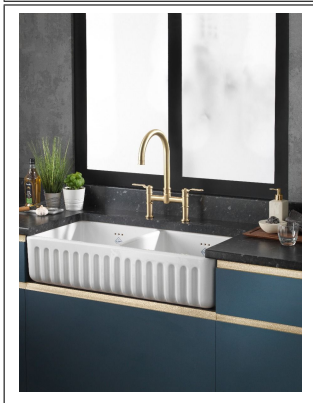

Armstrong Bridge mixer 4593

Köksblandare Armstrong köksblandare. Med industriell design passar den såväl i klassiska som moderna miljöer.

Levererad med slät eller lätttrad (textur) spak (jmf bild 1 ? 3 i bildspelet ovan)- Tillverkade för hand i Storbritannien - Pläterat med en tjocklek som överstiger branschstandarder - Tillverkad av kvalitativ mässing med en låg blyhalt.- Keramisk tätning- Flexibla anslutningar av spunnen metallslangLevereras i 8 finishar (på 1:a bildspelsbilden i krom):

Krom: En klassiker som varar
Nickel: Något varmare i tonen och får med tiden (om den inte underhålls) en patina i stil med silver
Pewter: Borstad nickel som passar utmärkt ihop med produkter med rostfri finish
English Bronze: Sidenmatt bronsfärgad plätering
Guld: Äkta guldplätering med en skinande yta som varar
Obehandlad mässing: Kommer med tiden att oxidera och få en fin patina
Borstad mässing: Kommer med tiden att oxidera och få en fin patina
Åldrad mässing : En djupare föroxiderad mässing som kommer oxidera mer över tid.

PRODUKTVARIANTER

		Pris
PR-4593IGL	Armstrong Bridge mixer Guld - Lätttrad handtag	16 017 SEK
PR-4593IGS	Armstrong Bridge mixer Guld - Slätt handtag	16 017 SEK
PR-4593NIL	Armstrong Bridge mixer Nickel - Lätttrad handtag	13 054 SEK
PR-4593NIS	Armstrong Bridge mixer Nickel - Slätt handtag	13 054 SEK
PR-4593PBL	Armstrong Bridge mixer Polerad mässing - Lätttrad handtag	16 017 SEK
PR-4593PBS	Armstrong Bridge mixer Polerad mässing - Slätt handtag	16 017 SEK
PR-4593PFL	Armstrong Bridge mixer Pewter - Lätttrad handtag	14 238 SEK
PR-4593PFS	Armstrong Bridge mixer Pewter - Slätt handtag	14 238 SEK
PR-4593SBL	Armstrong Bridge mixer Borstad mässing - Lätttrad handtag (Satin brass)	16 017 SEK
PR-4593SBS	Armstrong Bridge mixer Borstad mässing - Slätt handtag (Satin brass)	16 017 SEK