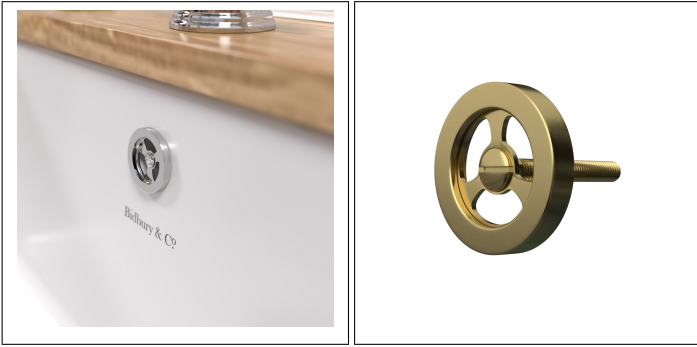

PRODUKTVARIANTER

Artnr.	Benämning	Pris
BIB-RCT-OFBB	Luxury Rectangular Overflow - Blackened Brass	1 540 SEK
BIB-RCT-OFCH	Luxury Rectangular Overflow - Chrome	1 120 SEK
BIB-RCT-OFNI	Luxury Rectangular Overflow - Polished Nickel	1 225 SEK
BIB-RCT-OF0EB	Luxury Rectangular Overflow - Old English Brass	1 225 SEK
BIB-RCT-OFPB	Luxury Rectangular Overflow - Patinated Brass	1 225 SEK
BIB-RCT-OFPG	Luxury Rectangular Overflow - Polished Gold	1 670 SEK
BIB-RCT-OFPLB	Luxury Rectangular Overflow - Polished Brass	1 540 SEK
BIB-RCT-OFPW	Luxury Rectangular Overflow - Pewter	1 225 SEK

Bidbury - Round overflow (8 finishar)

Högkvalitativ köksarmatur från Engelska Bidbury Taps. Konstruerade för att hålla i generationer, men om något skulle behövas finns reservdelar alltid på lager med kort varsel.

PRODUKTVARIANTER

Artnr.	Benämning	Pris
BIB-RND-OFBB	Luxury Round Overflow - Blackened Brass	1 175 SEK
BIB-RND-OFCH	Luxury Round Overflow - Chrome	859 SEK
BIB-RND-OFNI	Luxury Round Overflow - Polished Nickel	930 SEK
BIB-RND-OFOEB	Luxury Round Overflow - Old English Brass	930 SEK
BIB-RND-OFPB	Luxury Round Overflow - Patinated Brass	930 SEK
BIB-RND-OFPG	Luxury Round Overflow - Polished Gold	1 269 SEK
BIB-RND-OFPLB	Luxury Round Overflow - Polished Brass	1 175 SEK
BIB-RND-OFPW	Luxury Round Overflow - Pewter	930 SEK