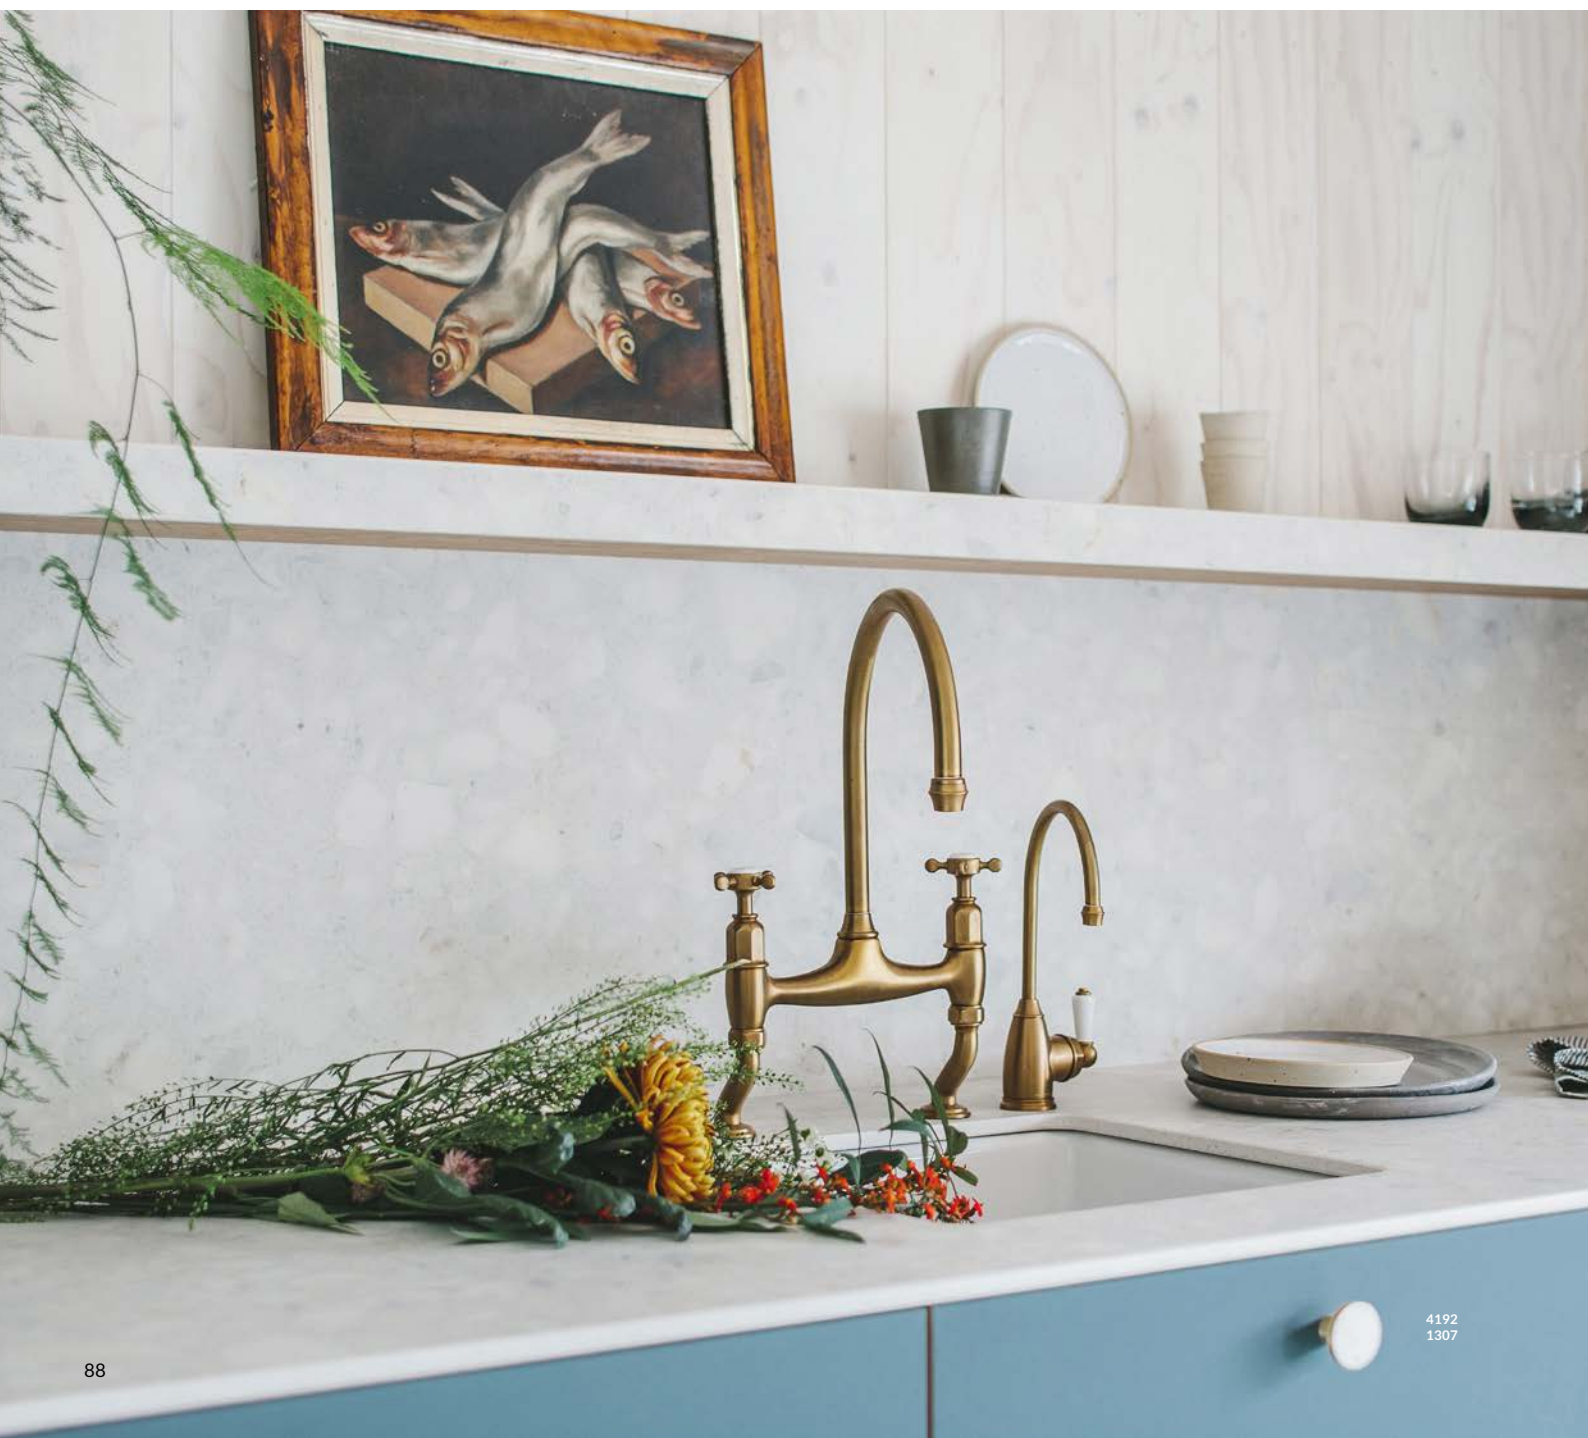

DISCOVER

The Perrin & Rowe Kitchen Collection offers a multitude of design and styling options. Choose a sleek Orbiq, Oberon or Io from the Langbourn Collection; opt for the timeless form of a Phoenician, Minoan or Ionian from the Traditional Collection or go for rustic style with a Picardie, Provence or Alsace from the Country Collection.

Enhance your tap with a stand-alone, patented rinse, then customise your tap to suit. An alternative spout; crosshead handles rather than levers? Wall-mounted rather than surface-mounted fixings? Handles to match your work surface? No problem – it's your tap and most importantly, it's your choice.

Manufactured exclusively in our own factories in the UK and assembled by hand, all of our kitchen taps feature ceramic disc valves and are individually tested.