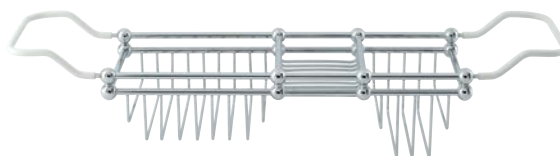

CHROME

NICKEL

PEWTER

ENGLISH
BRONZE

GOLD

POLISHED
BRASS

SATIN
BRASS