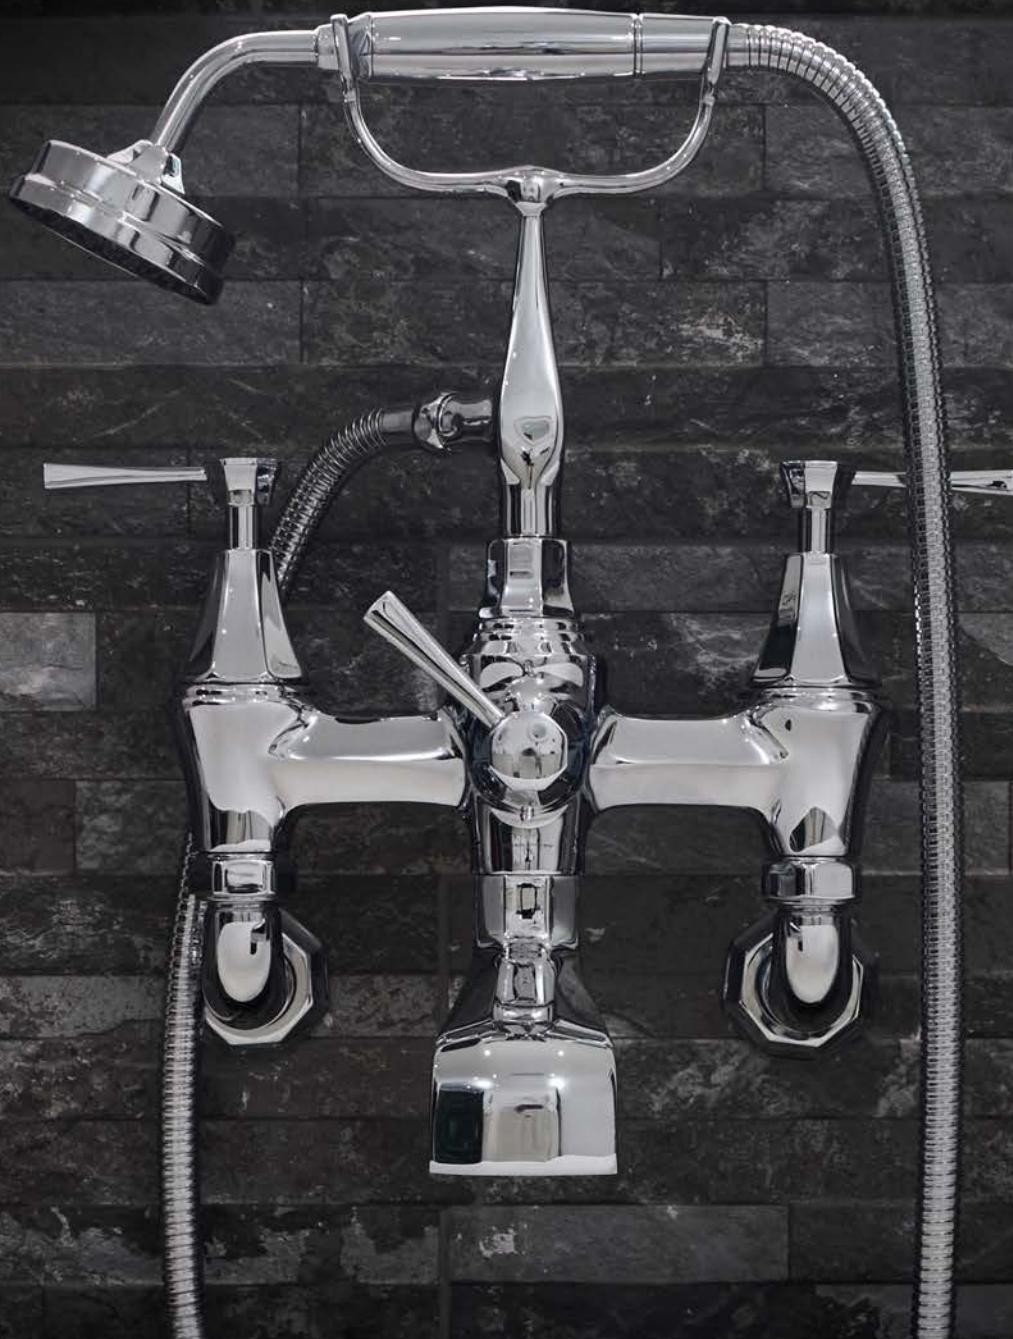

BATHROOM

THE WORLD'S FINEST RANGE OF BATHROOM FITTINGS

PERRIN & ROWE[®]
L O N D O N

UK

A DISTINCTIVE MEMBER OF THE HOUSE OF ROHL

HOUSE OF ROHL

THE STORY CRAFT TELLS

Perrin & Rowe is a member of the House of Rohl, a collection of artisan brands recognised for their artistry and heritage.