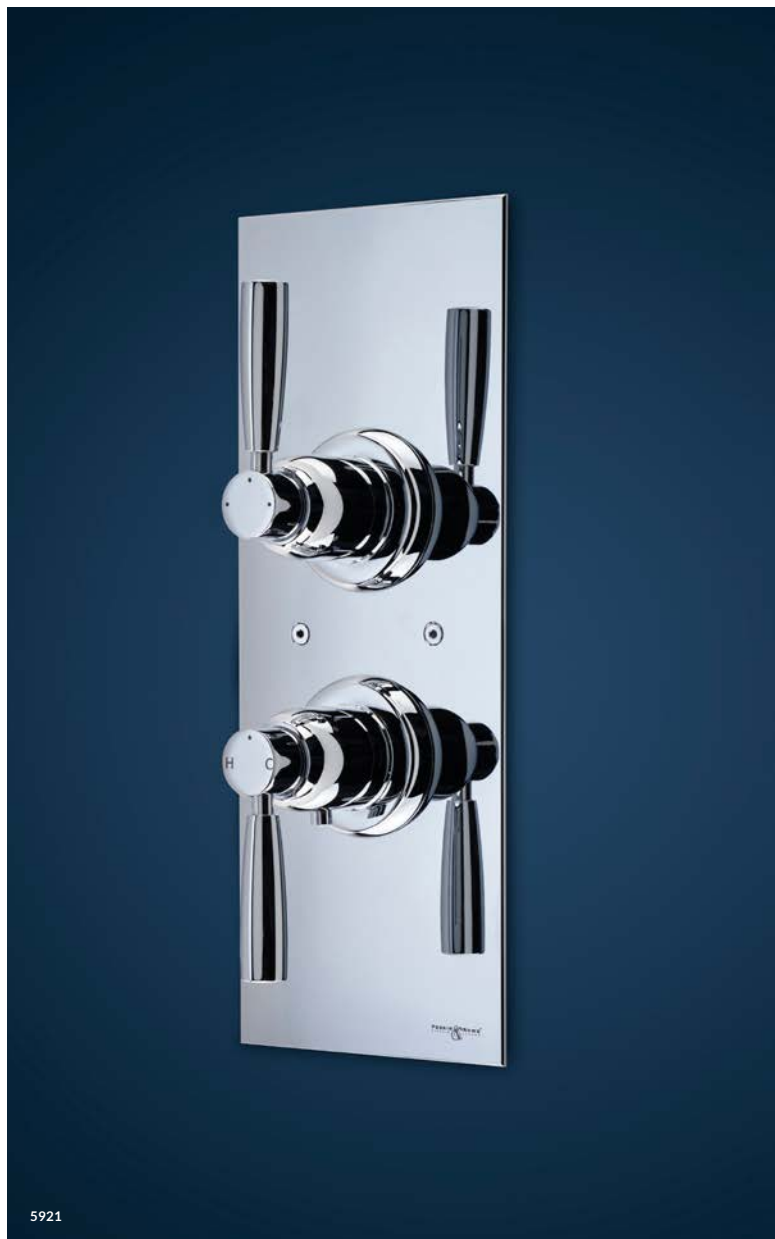

SHOWER

Choose from our range of sleek shower valves. Precision machined in a single process by advanced CNC technology and engineered from solid brass, the average Perrin & Rowe shower valve weighs in at 3kg. Not, we can assure you, something to be taken lightly.

PRODUCTS AVAILABLE

- **5850** Exposed thermostatic shower with lever handles
- **5885** Concealed thermostatic shower mixer with lever handle
- **5921** Concealed thermostatic shower mixer with lever handles and diverter
- **5951** Concealed thermostatic shower mixer with lever handles and shut-off valve
- **5895** Three-way diverter with lever handle and shut-off
- **3064** Single 3/4" lever wall valve

5921