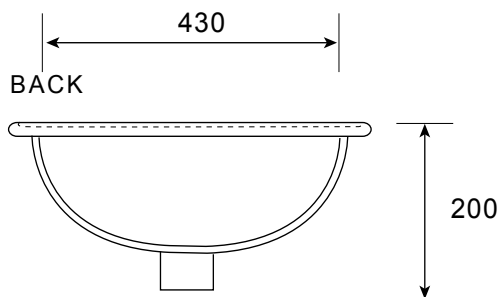

Specification 2855

Contemporary undermounted oval bowl
with overflow

PLAN VIEW

SIDE

FRONT