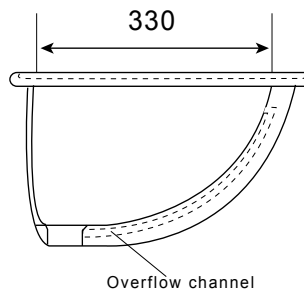

Specification 2855

Contemporary undermounted oval bowl
with overflow

PLAN VIEW

SIDE

FRONT