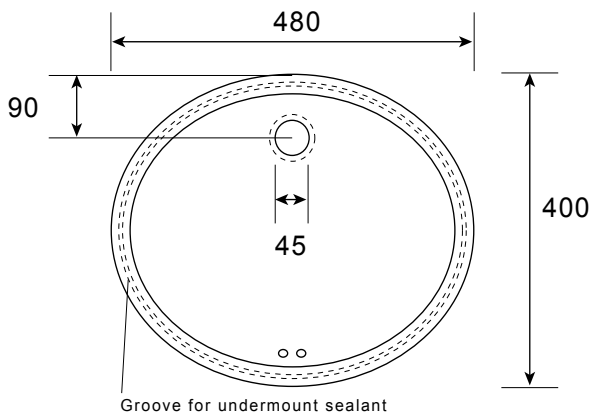

Specification 2855

Contemporary undermounted oval bowl
with overflow

PLAN VIEW

SIDE

FRONT