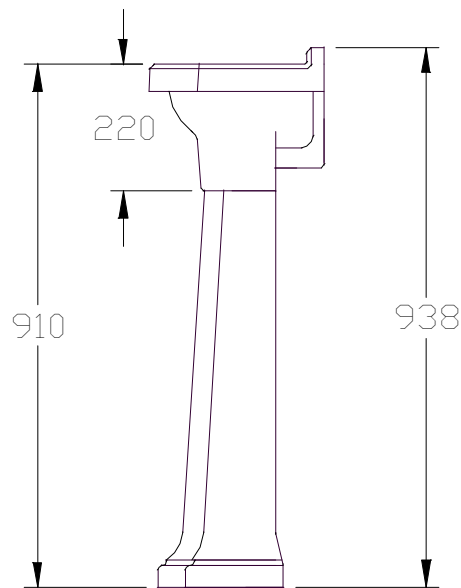

Specification 2952

Deco powder room basin (two hole)

Shown on Deco Pedestal 2934