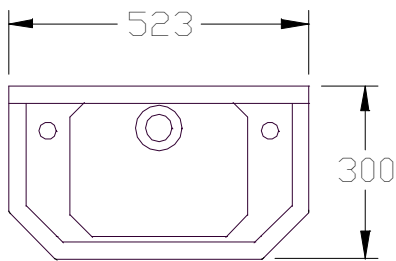

Specification 2952

Deco powder room basin (two hole)

Shown on Deco Pedestal 2934