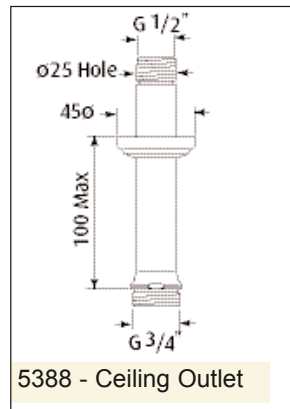

Specification 5384 5388

Overhead Shower Arm & Ceiling Outlet

Packed Weight: 5384 0.7Kg
5388 0.4Kg

Temp Range:

Min 1°C / 34°F

Max 85°C / 185°F

Recommended working pressure:

Min 0.5 bar / 7psi

Max 5 bar / 75 psi

Specification 5384 5388

Overhead Shower Arm & Ceiling Outlet

Where * Indicated Specify Colour.