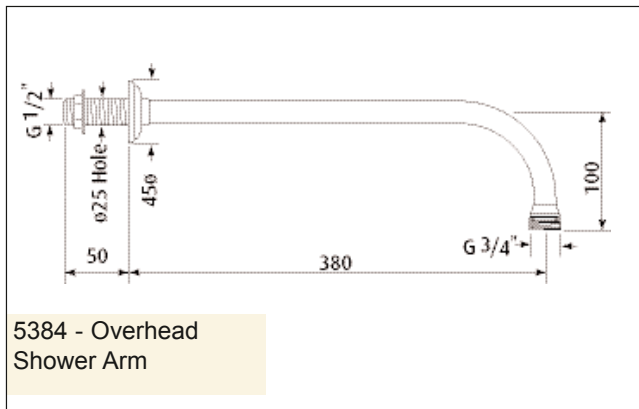

Specification 5384 5388

Overhead Shower Arm & Ceiling Outlet

Packed Weight: 5384 0.7Kg
5388 0.4Kg

Temp Range:

Min 1°C / 34°F

Max 85°C / 185°F

Recommended working pressure:

Min 0.5 bar / 7psi

Max 5 bar / 75 psi

Specification 5384 5388

Overhead Shower Arm & Ceiling Outlet

Where * Indicated Specify Colour.