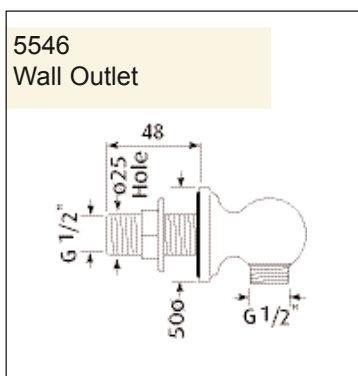

Specification

5546 5385 5386 5387

Handshower and Hose Straight, Inclined & Deck, Wall Outlet

Packed Weight: 5546 0.5Kg
5385 1.0Kg
5386 1.1Kg
5387 1.0Kg

Temp Range:
Min 1°C / 34°F
Max 85°C / 185°F

Recommended working pressure:
Min 0.2 bar / 7psi
Max 5 bar / 75 psi

Specification

5546 5385 5386 5387

Handshower and Hose Straight, Inclined & Deck, Wall Outlet

Where * Indicated Specify Colour.