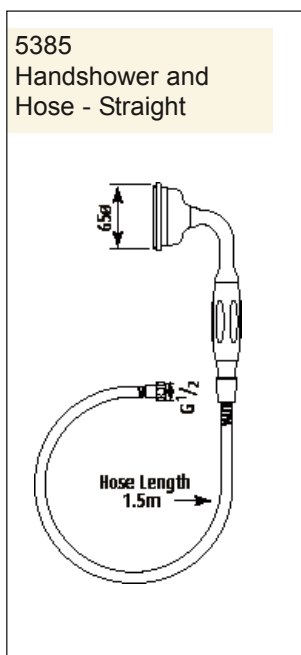

Specification

5546 5385 5386 5387

Handshower and Hose Straight, Inclined & Deck, Wall Outlet

Packed Weight: 5546 0.5Kg
5385 1.0Kg
5386 1.1Kg
5387 1.0Kg

Temp Range:
Min 1°C / 34°F
Max 85°C / 185°F

Recommended working pressure:
Min 0.2 bar / 7psi
Max 5 bar / 75 psi

Specification

5546 5385 5386 5387

Handshower and Hose Straight, Inclined & Deck, Wall Outlet

Where * Indicated Specify Colour.