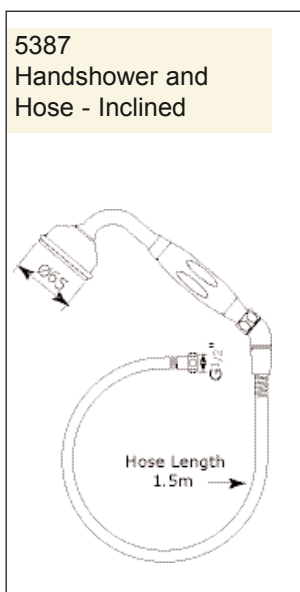

Specification

5546 5385 5386 5387

Handshower and Hose Straight, Inclined & Deck, Wall Outlet

Packed Weight: 5546 0.5Kg
5385 1.0Kg
5386 1.1Kg
5387 1.0Kg

Temp Range:
Min 1°C / 34°F
Max 85°C / 185°F

Recommended working pressure:
Min 0.2 bar / 7psi
Max 5 bar / 75 psi

Specification

5546 5385 5386 5387

Handshower and Hose Straight, Inclined & Deck, Wall Outlet

Where * Indicated Specify Colour.