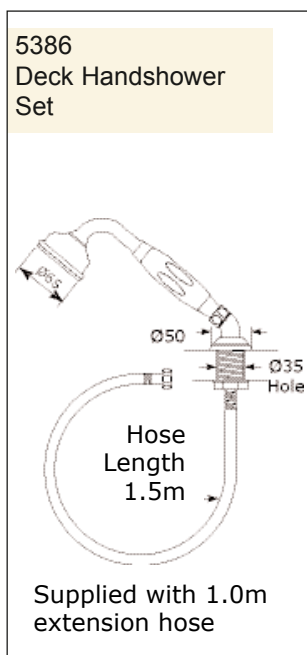

Specification

5546 5385 5386 5387

Handshower and Hose Straight, Inclined & Deck, Wall Outlet

Packed Weight: 5546 0.5Kg
5385 1.0Kg
5386 1.1Kg
5387 1.0Kg

Temp Range:
Min 1°C / 34°F
Max 85°C / 185°F

Recommended working pressure:
Min 0.2 bar / 7psi
Max 5 bar / 75 psi

Specification

5546 5385 5386 5387

Handshower and Hose Straight, Inclined & Deck, Wall Outlet

Where * Indicated Specify Colour.