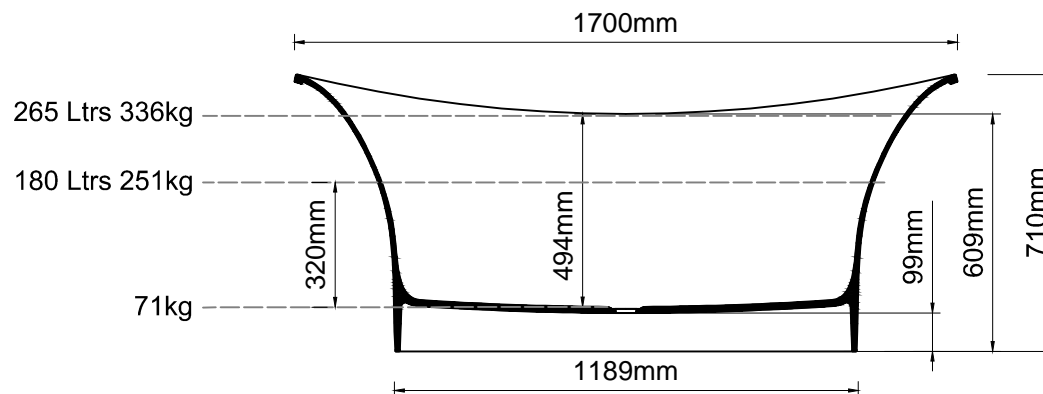

### Important

All dimensions listed are nominal. Being cast products they are subject to a size variance of +/- 3% tolerances.

Bath weight: 77 kilos (approx)

### Dimensions

L 1706 x W 715 x H 710

0	28/01/14	Drawing created	CADS	CADS
REV	DATE	DESCRIPTION	DRAWN	CHECKED

DRAWING TITLE

Aegean 1700 bath

SCALE	PAPER SIZE	DATE	DRAWN	CHECKED
1:20	A4	28/01/14	CADS	CADS

DRAWING No	REVISION
aeg-nt-017-01	- 0