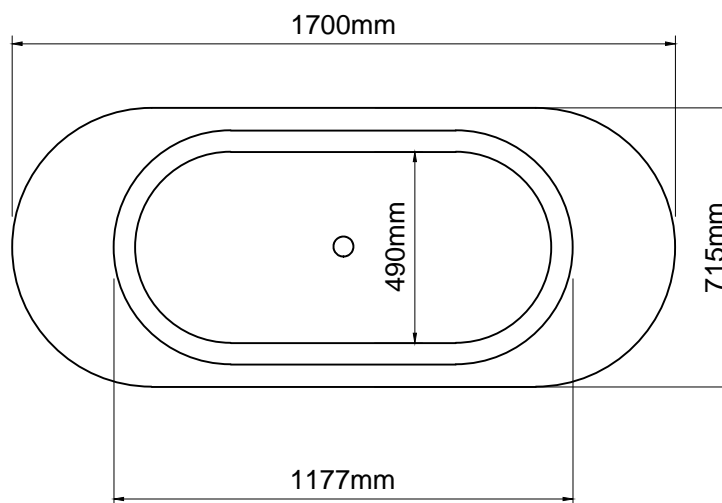

### Important

All dimensions listed are nominal. Being cast products they are subject to a size variance of +/- 3% tolerances.

Bath weight: 77 kilos (approx)

### Dimensions

L 1706 x W 715 x H 710

0	28/01/14	Drawing created	CADS	CADS
REV	DATE	DESCRIPTION	DRAWN	CHECKED

DRAWING TITLE

Aegean 1700 bath

SCALE	PAPER SIZE	DATE	DRAWN	CHECKED
1:20	A4	28/01/14	CADS	CADS

DRAWING No	REVISION
aeg-nt-017-01	- 0