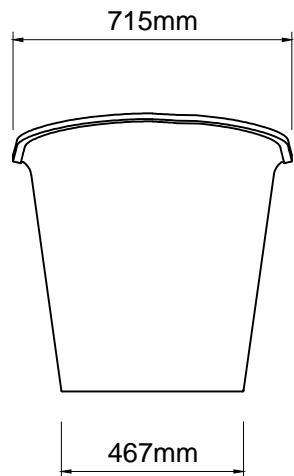

### Important

All dimensions listed are nominal. Being cast products they are subject to a size variance of +/- 3% tolerances.

Bath weight: 77 kilos (approx)

### Dimensions

L 1706 x W 715 x H 710

0	28/01/14	Drawing created	CADS	CADS
REV	DATE	DESCRIPTION	DRAWN	CHECKED

DRAWING TITLE

Aegean 1700 bath

SCALE	PAPER SIZE	DATE	DRAWN	CHECKED
1:20	A4	28/01/14	CADS	CADS

DRAWING No	REVISION
aeg-nt-017-01	- 0