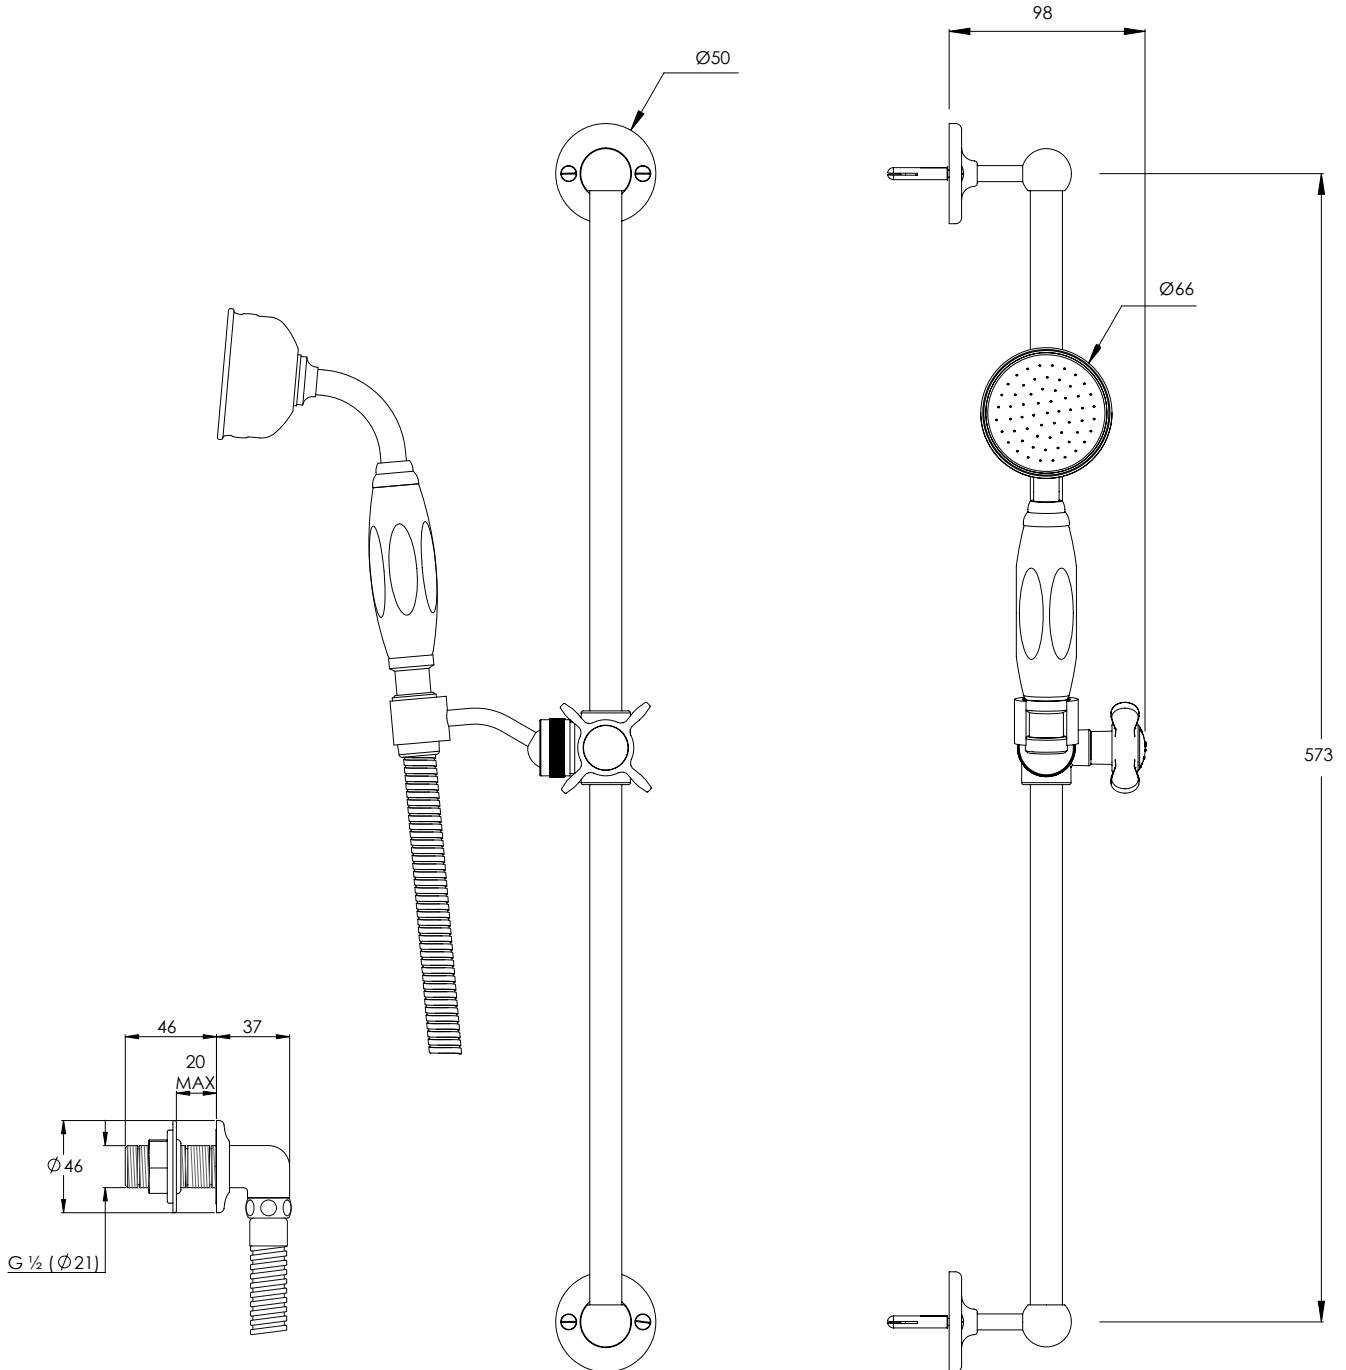

# BK1727

CLASSIC BLACK WALL OUTLET, SLIDING RAIL,  
HANDSPRAY AND SHOWER KIT

DIMENSIONAL DATA SHEET

DATE: 14/08/2020

REVISION: A

COPYRIGHT © LBIP LTD. ALL RIGHTS RESERVED

DIMENSIONS IN MILLIMETRES

WHILST EVERY EFFORT IS MADE TO ENSURE THE ACCURACY OF THESE DATA SHEETS THEY ARE SUBJECT TO CHANGE WITHOUT NOTICE AS PART OF THE COMPANY'S PRODUCT DEVELOPMENT PROCESS