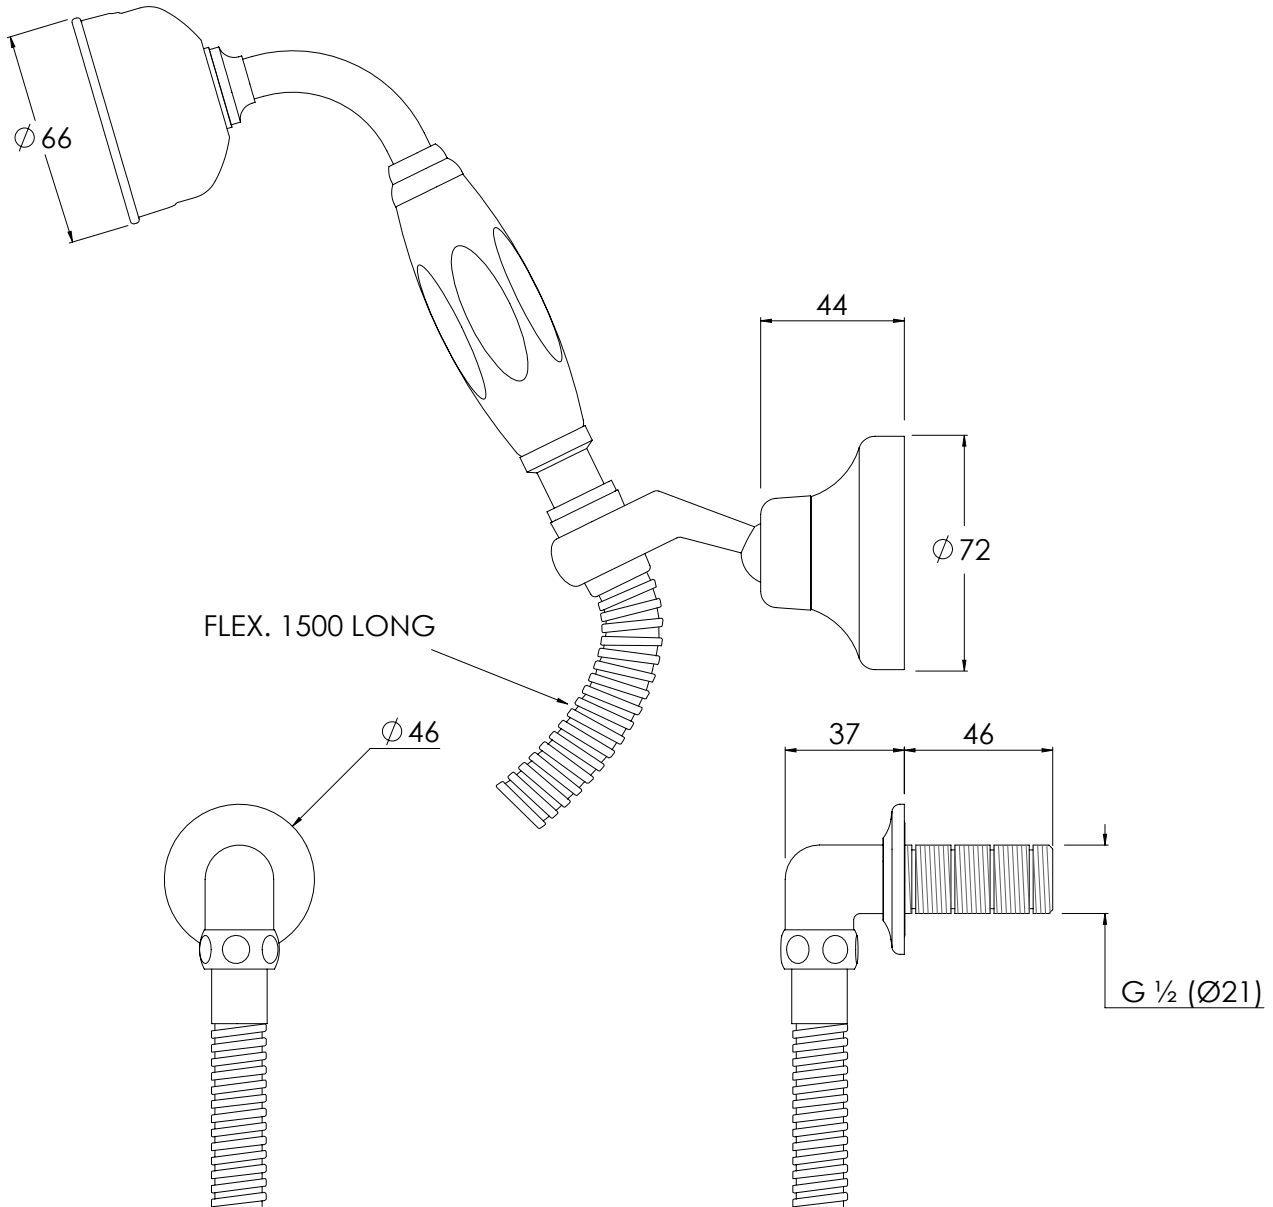

LEFROY BROOKS

IBROC HOUSE ESSEX ROAD
HODDESDON HERTS EN11 0QS UK
T: +44 (0)1992 708 316 F: +44 (0)1992 708 317

BK1761

CLASSIC BLACK HANDSHOWER ON WALL BRACKET

DIMENSIONAL DATA SHEET

DATE: 11/01/2021

REVISION: A

COPYRIGHT © LBIP LTD. ALL RIGHTS RESERVED

DIMENSIONS IN MILLIMETRES

WHILST EVERY EFFORT IS MADE TO ENSURE THE ACCURACY OF THESE DATA SHEETS THEY ARE SUBJECT TO CHANGE WITHOUT NOTICE AS PART OF THE COMPANY'S PRODUCT DEVELOPMENT PROCESS