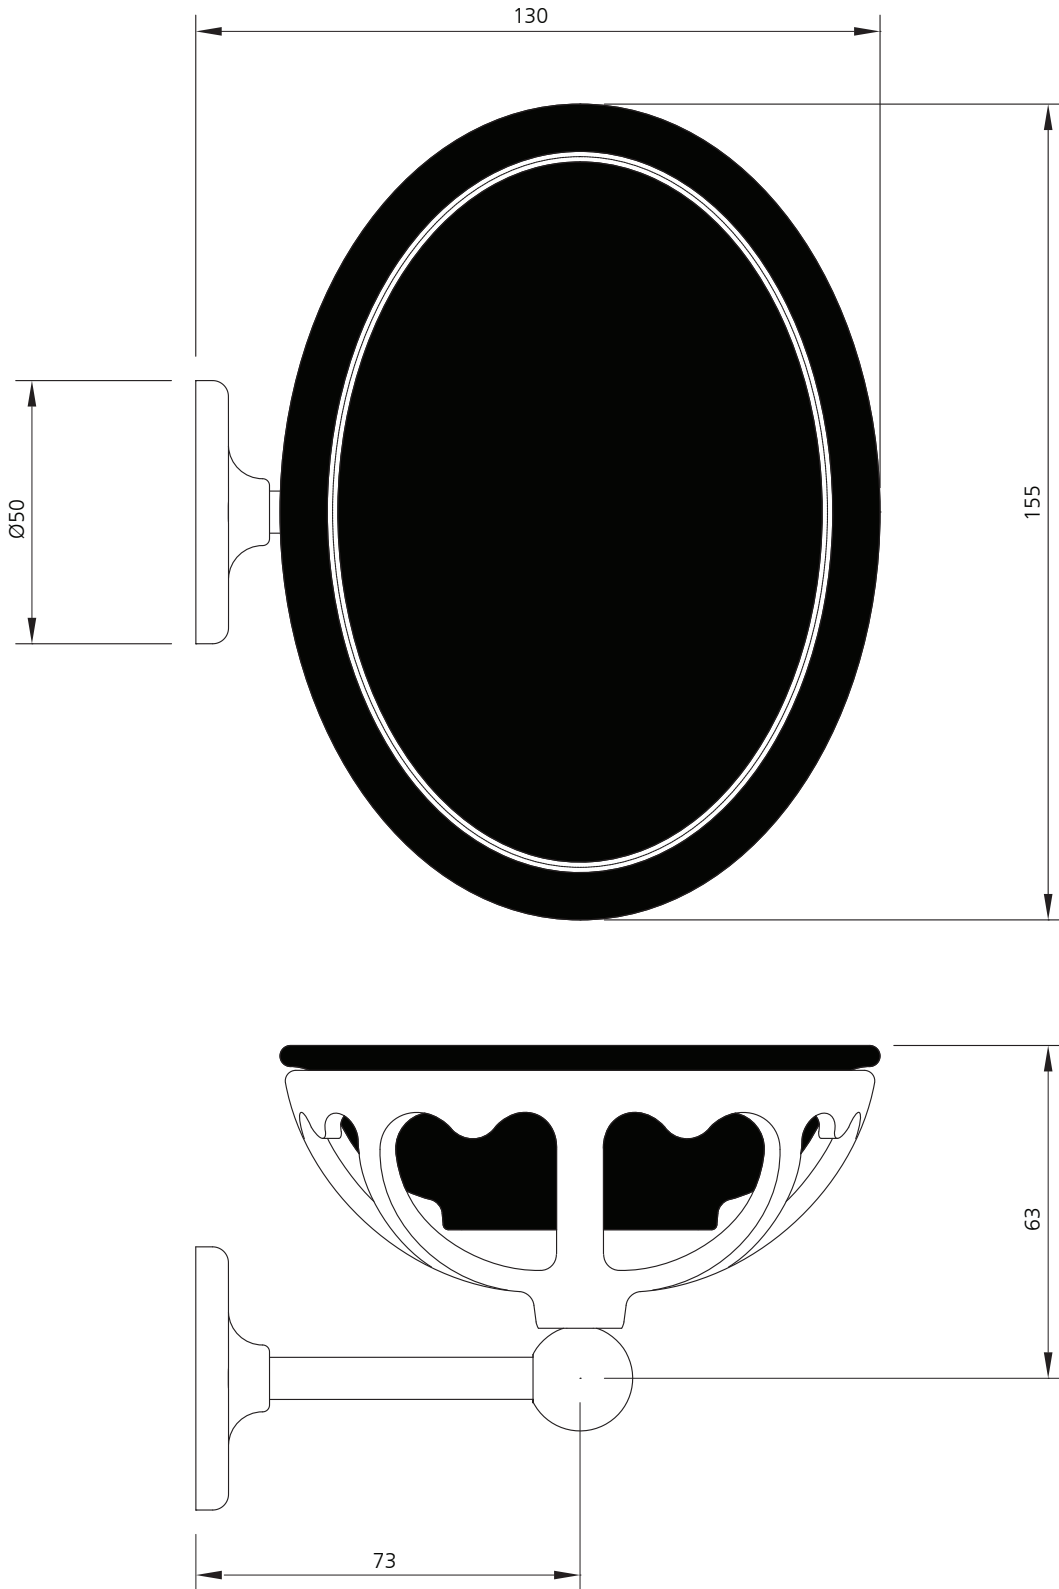

LEFROY BROOKS

IBROC HOUSE ESSEX ROAD
HODDESDON HERTS EN11 OQS UK
T: +44 (0)1992 708 316 F: +44 (0)1992 708 317

BK-4505

CAST BRASS SOAP HOLDER
WITH BLACK FINE BONE CHINA DISH

DIMENSIONAL DATA SHEET

DATE: 17 May 2010

ISSUE: 041

©COPYRIGHT 2010. CHRISTO LEFROY BROOKS. ALL RIGHTS RESERVED.

DIMENSIONS IN MILLIMETRES

WHILST EVERY EFFORT IS MADE TO ENSURE THE ACCURACY OF THESE DATA SHEETS THEY ARE SUBJECT TO CHANGE WITHOUT NOTICE AS PART OF THE COMPANY'S PRODUCT DEVELOPMENT PROCESS