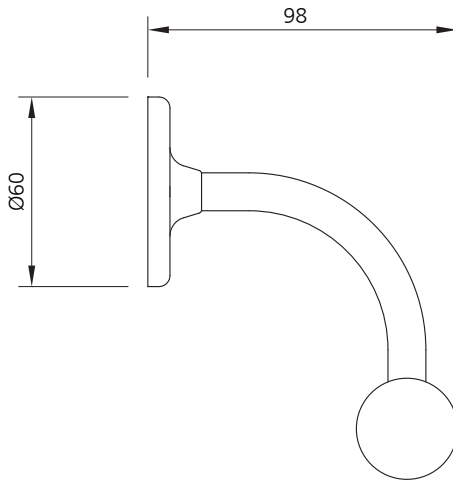

## BK-4508

LARGE BORE (1") BLACK STOVE ENAMELLED TOWEL BAR (762mm)  
WITH LARGE BACKPLATES (EXTRA LONG 30")

### DIMENSIONAL DATA SHEET

DATE: 17 May 2010

ISSUE: 041

©COPYRIGHT 2010. CHRISTO LEFROY BROOKS. ALL RIGHTS RESERVED.

DIMENSIONS IN MILLIMETRES

WHILST EVERY EFFORT IS MADE TO ENSURE THE ACCURACY OF THESE DATA SHEETS THEY ARE SUBJECT TO CHANGE WITHOUT NOTICE AS PART OF THE COMPANY'S PRODUCT DEVELOPMENT PROCESS