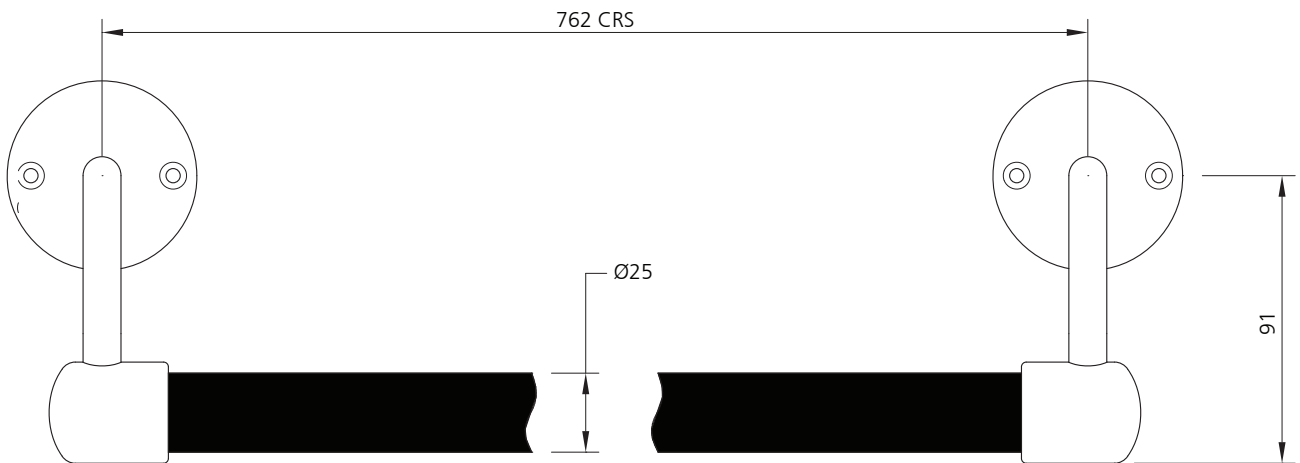

## BK-4508

LARGE BORE (1") BLACK STOVE ENAMELLED TOWEL BAR (762mm)  
WITH LARGE BACKPLATES (EXTRA LONG 30")

### DIMENSIONAL DATA SHEET

DATE: 17 May 2010

ISSUE: 041

©COPYRIGHT 2010. CHRISTO LEFROY BROOKS. ALL RIGHTS RESERVED.

DIMENSIONS IN MILLIMETRES

WHILST EVERY EFFORT IS MADE TO ENSURE THE ACCURACY OF THESE DATA SHEETS THEY ARE SUBJECT TO CHANGE WITHOUT NOTICE AS PART OF THE COMPANY'S PRODUCT DEVELOPMENT PROCESS