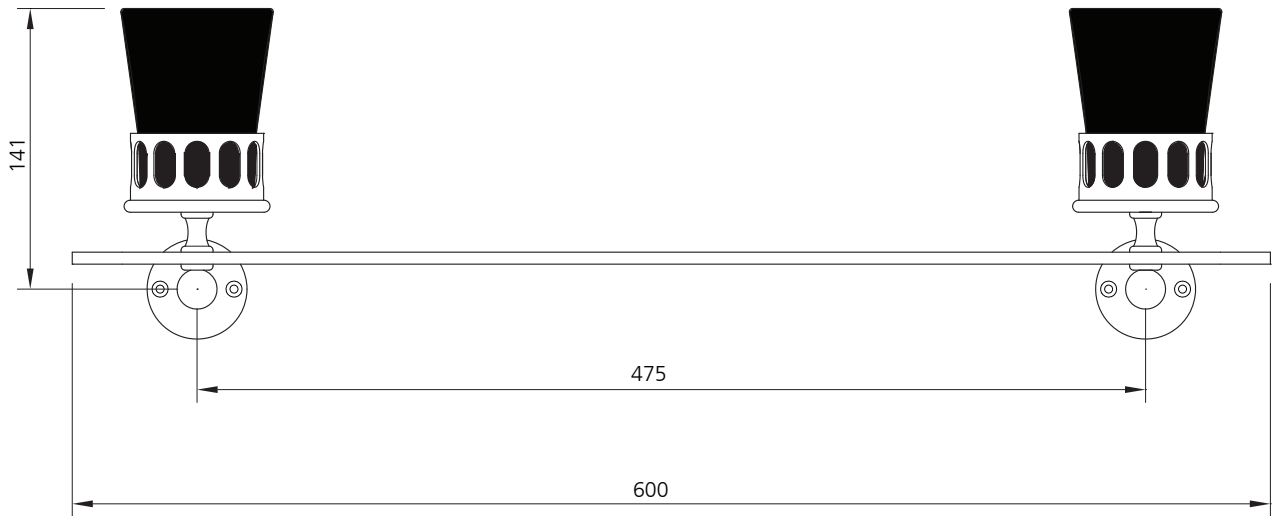

LEFROY BROOKS

IBROC HOUSE ESSEX ROAD
HODDESDON HERTS EN11 OQS UK
T: +44 (0)1992 708 316 F: +44 (0)1992 708 317

BK-4517

TWO MUG GLASS SHELF WITH BLACK FINE BONE CHINA MUGS

DIMENSIONAL DATA SHEET

DATE: 17 May 2010

ISSUE: 041

©COPYRIGHT 2010. CHRISTO LEFROY BROOKS. ALL RIGHTS RESERVED.

DIMENSIONS IN MILLIMETRES

WHILST EVERY EFFORT IS MADE TO ENSURE THE ACCURACY OF THESE DATA SHEETS THEY ARE SUBJECT TO CHANGE WITHOUT NOTICE AS PART OF THE COMPANY'S PRODUCT DEVELOPMENT PROCESS