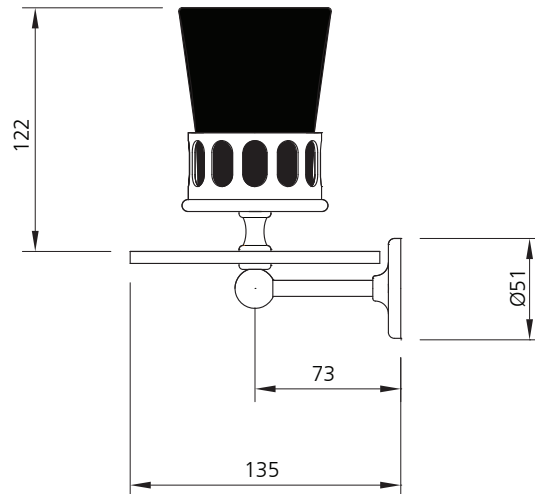

LEFROY BROOKS

IBROC HOUSE ESSEX ROAD
HODDESDON HERTS EN11 OQS UK
T: +44 (0)1992 708 316 F: +44 (0)1992 708 317

BK-4517

TWO MUG GLASS SHELF WITH BLACK FINE BONE CHINA MUGS

DIMENSIONAL DATA SHEET

DATE: 17 May 2010

ISSUE: 041

©COPYRIGHT 2010. CHRISTO LEFROY BROOKS. ALL RIGHTS RESERVED.

DIMENSIONS IN MILLIMETRES

WHILST EVERY EFFORT IS MADE TO ENSURE THE ACCURACY OF THESE DATA SHEETS THEY ARE SUBJECT TO CHANGE WITHOUT NOTICE AS PART OF THE COMPANY'S PRODUCT DEVELOPMENT PROCESS