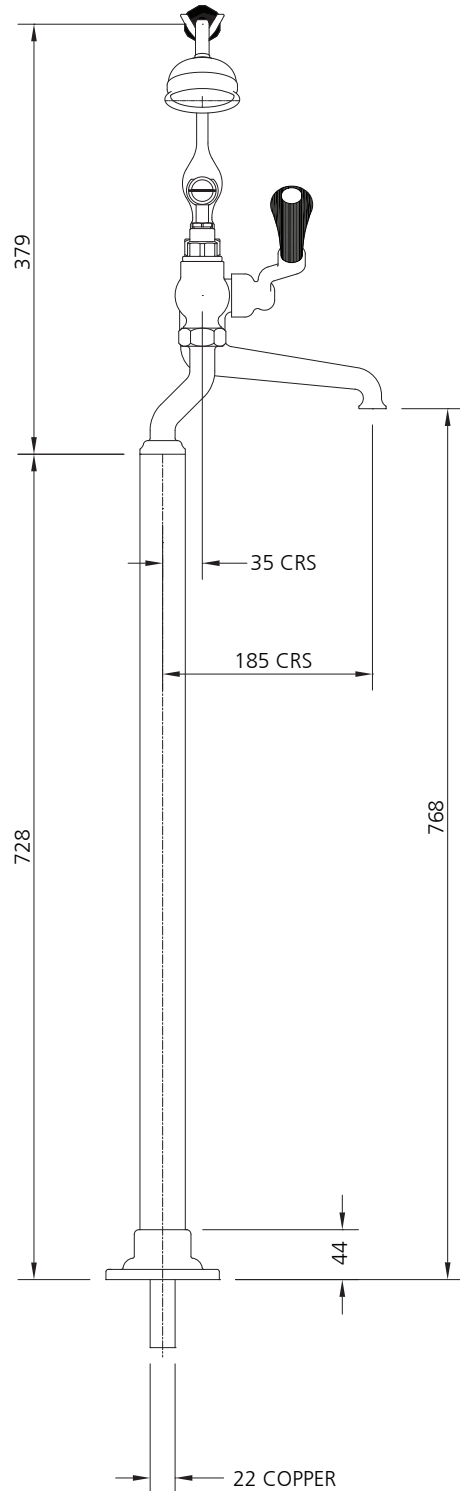

## BL-1144

CLASSIC BLACK LEVER BATH SHOWER MIXER (3/4")  
WITH STANDPIPES  
(ALSO AVAILABLE WITH EXTENDED LEGS)

### DIMENSIONAL DATA SHEET

DATE: 18 May 2010

ISSUE: 058 C

©COPYRIGHT 2010. CHRISTO LEFROY BROOKS. ALL RIGHTS RESERVED.

DIMENSIONS IN MILLIMETRES

WHILST EVERY EFFORT IS MADE TO ENSURE THE ACCURACY OF THESE DATA SHEETS THEY ARE SUBJECT TO CHANGE WITHOUT NOTICE AS PART OF THE COMPANY'S PRODUCT DEVELOPMENT PROCESS