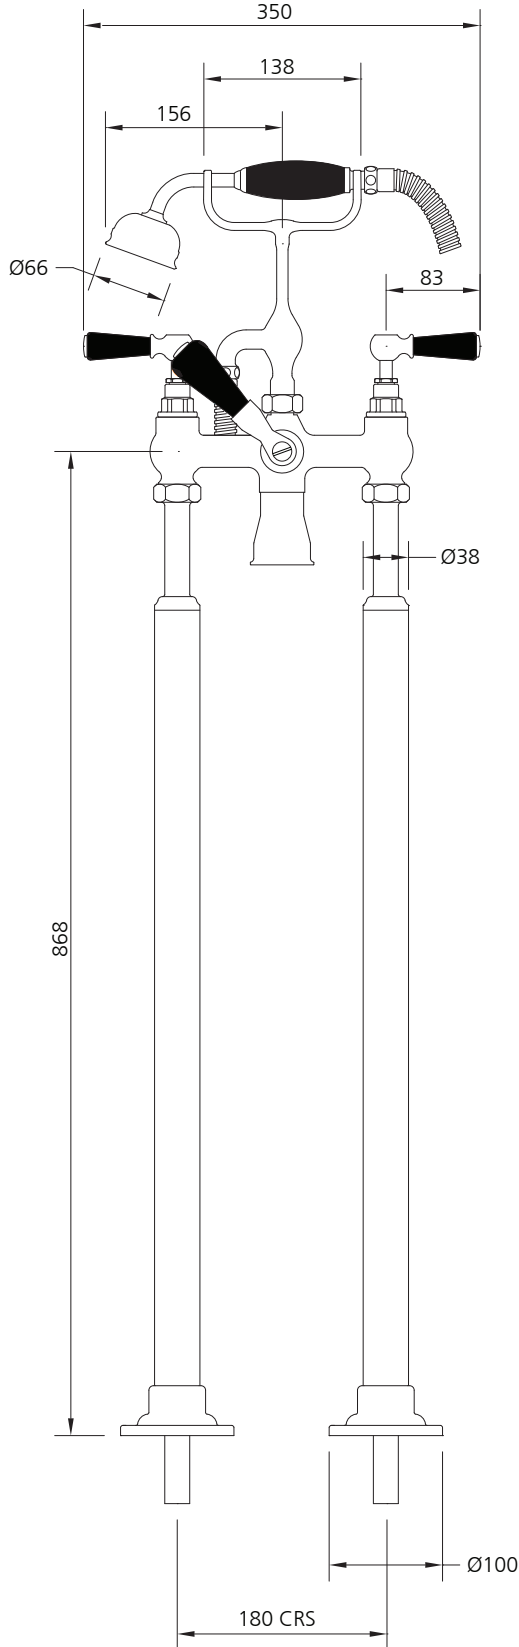

## BL-1144

CLASSIC BLACK LEVER BATH SHOWER MIXER (3/4")  
WITH STANDPIPES  
(ALSO AVAILABLE WITH EXTENDED LEGS)

### DIMENSIONAL DATA SHEET

DATE: 18 May 2010

ISSUE: 058 C

©COPYRIGHT 2010. CHRISTO LEFROY BROOKS. ALL RIGHTS RESERVED.

DIMENSIONS IN MILLIMETRES

WHILST EVERY EFFORT IS MADE TO ENSURE THE ACCURACY OF THESE DATA SHEETS THEY ARE SUBJECT TO CHANGE WITHOUT NOTICE AS PART OF THE COMPANY'S PRODUCT DEVELOPMENT PROCESS