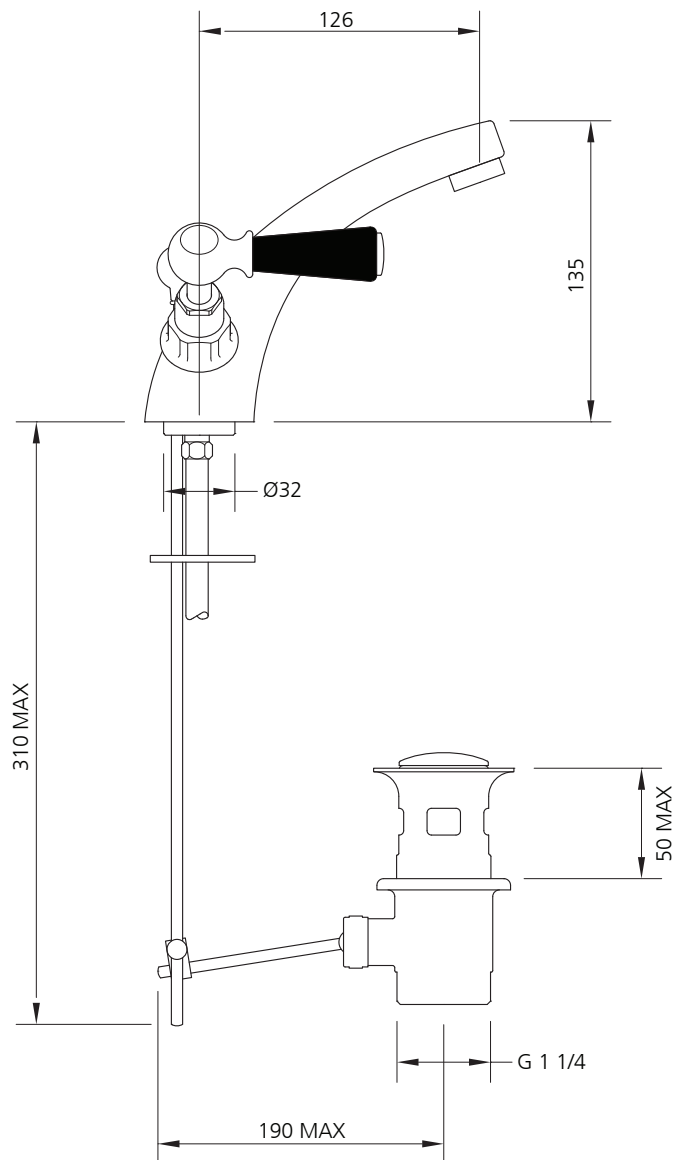

## BL-1185

CLASSIC BASIN MONOBLOCK  
WITH BLACK LEVERS AND POP-UP WASTE

### DIMENSIONAL DATA SHEET

DATE: 17 May 2010

ISSUE: 017

©COPYRIGHT 2010. CHRISTO LEFROY BROOKS. ALL RIGHTS RESERVED.

DIMENSIONS IN MILLIMETRES

WHILST EVERY EFFORT IS MADE TO ENSURE THE ACCURACY OF THESE DATA SHEETS THEY ARE SUBJECT TO CHANGE WITHOUT NOTICE AS PART OF THE COMPANY'S PRODUCT DEVELOPMENT PROCESS