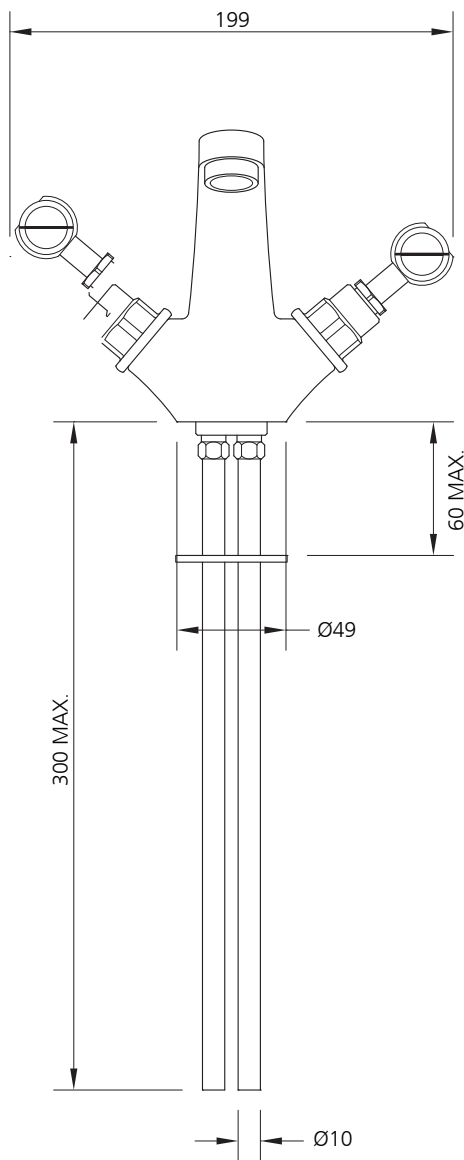

## BL-1185

CLASSIC BASIN MONOBLOCK  
WITH BLACK LEVERS AND POP-UP WASTE

### DIMENSIONAL DATA SHEET

DATE: 17 May 2010

ISSUE: 017

©COPYRIGHT 2010. CHRISTO LEFROY BROOKS. ALL RIGHTS RESERVED.

DIMENSIONS IN MILLIMETRES

WHILST EVERY EFFORT IS MADE TO ENSURE THE ACCURACY OF THESE DATA SHEETS THEY ARE SUBJECT TO CHANGE WITHOUT NOTICE AS PART OF THE COMPANY'S PRODUCT DEVELOPMENT PROCESS