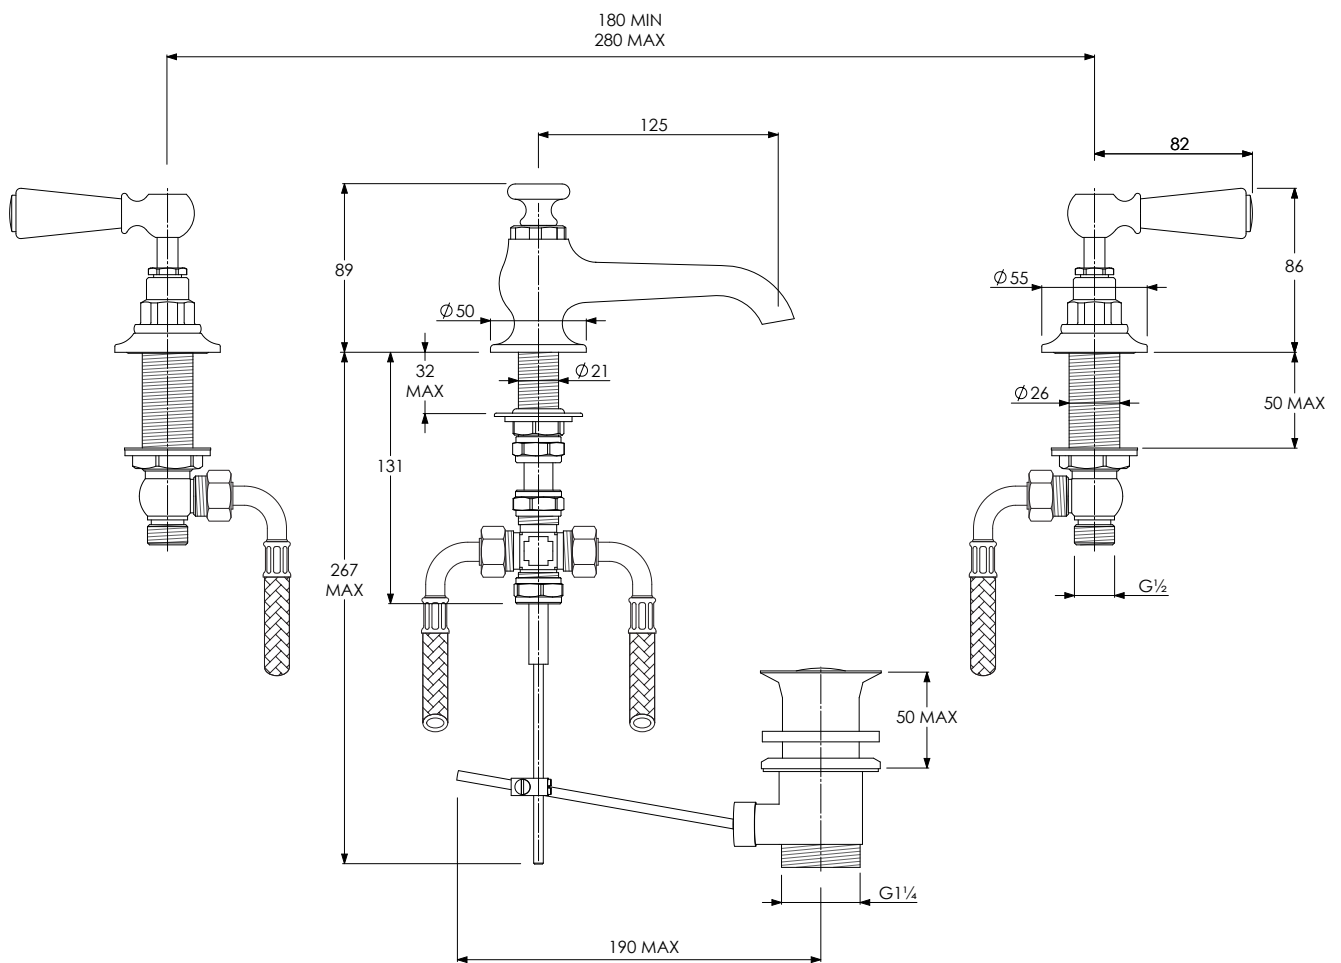

# BL1224

CONNAUGHT BASIN MIXER WITH BLACK LEVERS  
AND POP-UP WASTE

DIMENSIONAL DATA SHEET

DATE: 13/01/2021

REVISION: A

COPYRIGHT © LBIP LTD. ALL RIGHTS RESERVED

DIMENSIONS IN MILLIMETRES

WHILST EVERY EFFORT IS MADE TO ENSURE THE ACCURACY OF THESE DATA SHEETS THEY ARE SUBJECT TO CHANGE WITHOUT NOTICE AS PART OF THE COMPANY'S PRODUCT DEVELOPMENT PROCESS