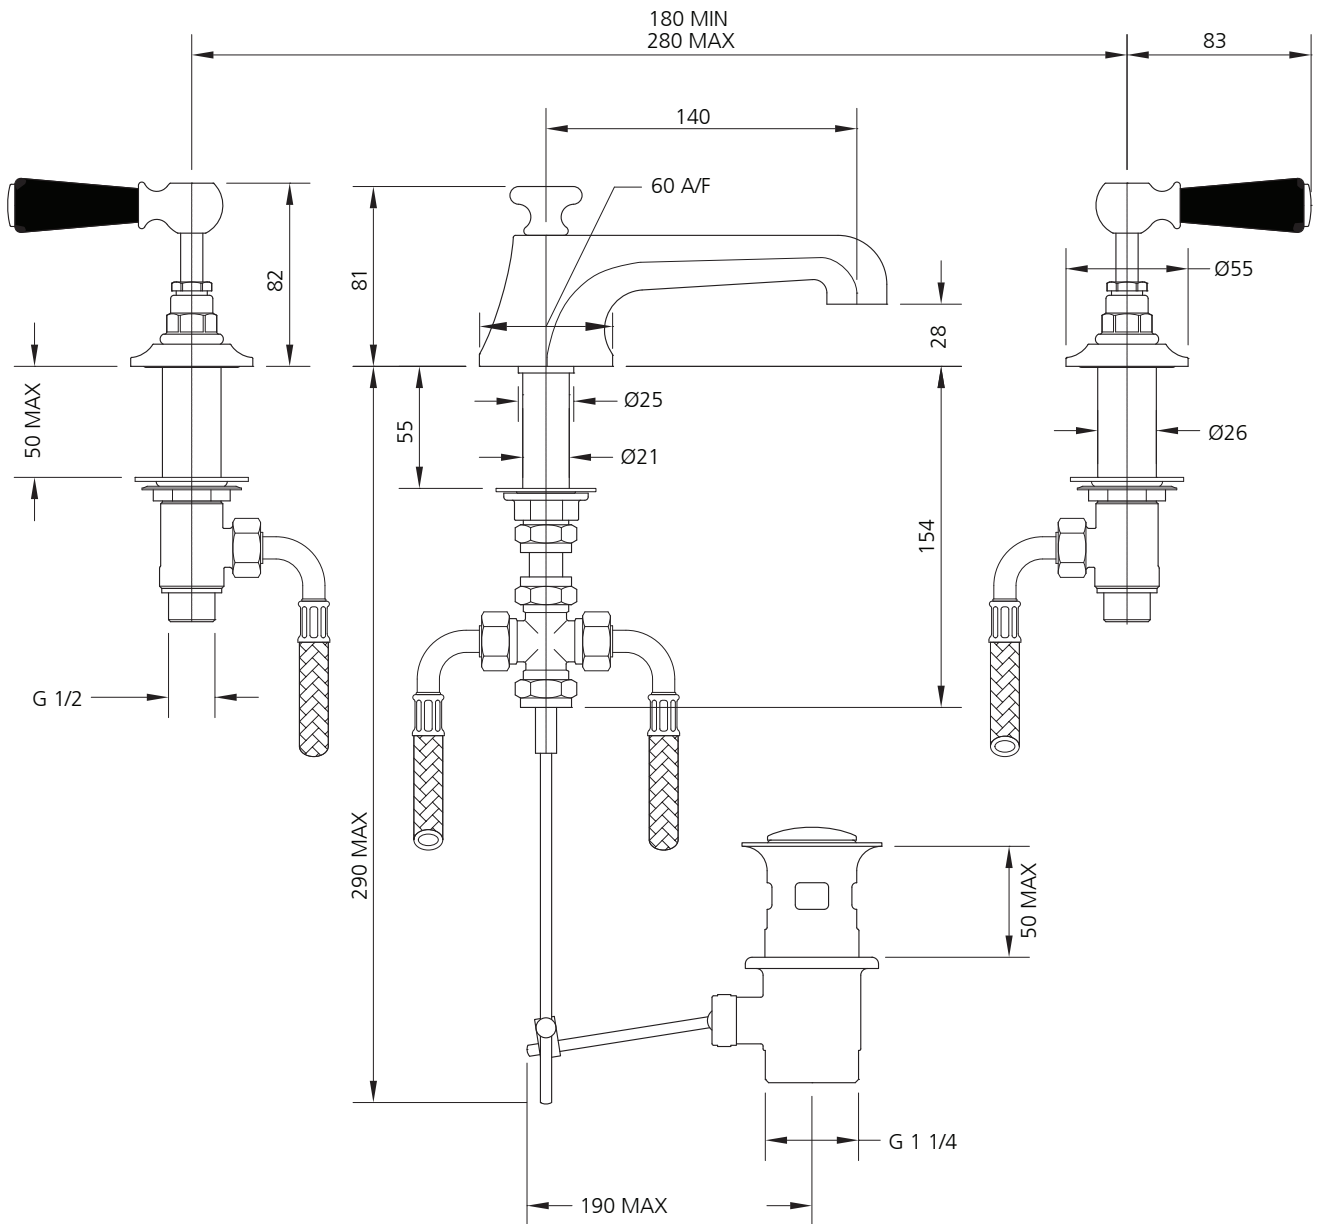

LEFROY BROOKS

IBROC HOUSE ESSEX ROAD
HODDESDON HERTS EN11 0QS UK
T: +44 (0)1992 708 316 F: +44 (0)1992 708 317

BL-1228

MACKINTOSH BLACK LEVER THREE HOLE BASIN MIXER
WITH POP-UP WASTE

DIMENSIONAL DATA SHEET

DATE: 18 May 2010

ISSUE: 021 A

©COPYRIGHT 2010. CHRISTO LEFROY BROOKS. ALL RIGHTS RESERVED.

DIMENSIONS IN MILLIMETRES

WHILST EVERY EFFORT IS MADE TO ENSURE THE ACCURACY OF THESE DATA SHEETS THEY ARE SUBJECT TO CHANGE WITHOUT NOTICE AS PART OF THE COMPANY'S PRODUCT DEVELOPMENT PROCESS