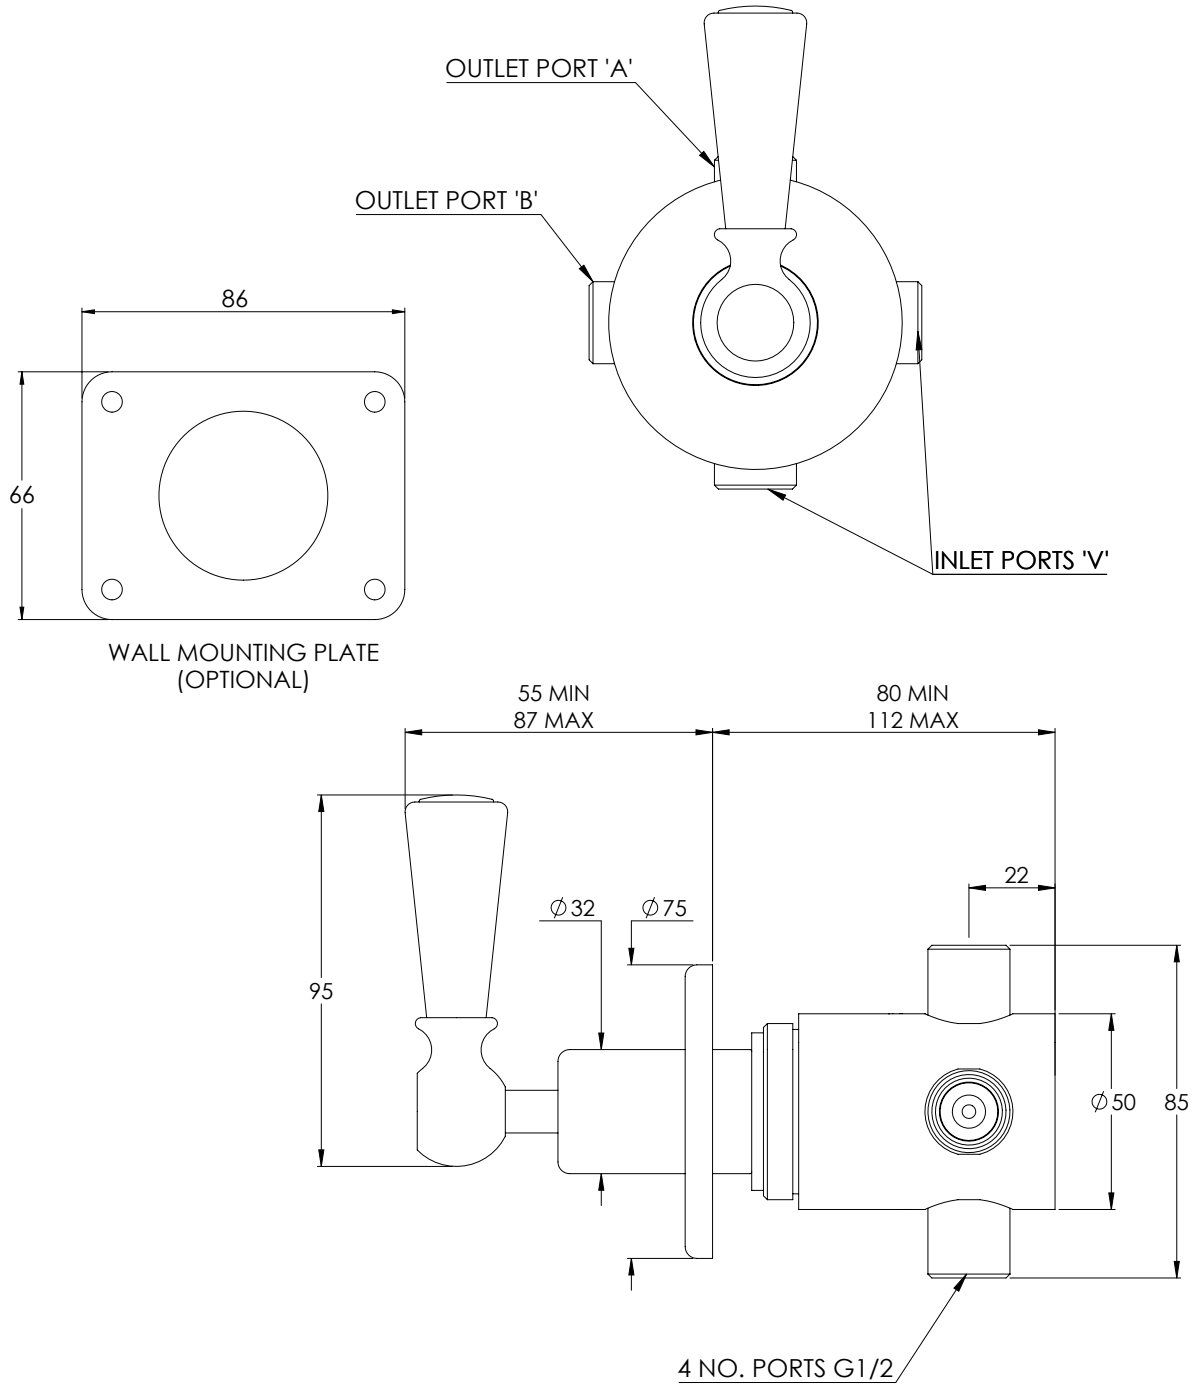

LEFROY BROOKS

IBROC HOUSE ESSEX ROAD
HODDESDON HERTS EN11 0QS UK
T: +44 (0)1992 708 316 F: +44 (0)1992 708 317

BL1721

CLASSIC BLACK WALL MOUNTED TWO-WAY DIVERTER

DIMENSIONAL DATA SHEET

DATE: 05/08/21

REVISION: A

DIMENSIONS IN MILLIMETRES

WHILST EVERY EFFORT IS MADE TO ENSURE THE ACCURACY OF THESE DATA SHEETS THEY ARE SUBJECT TO CHANGE WITHOUT NOTICE AS PART OF THE COMPANY'S PRODUCT DEVELOPMENT PROCESS