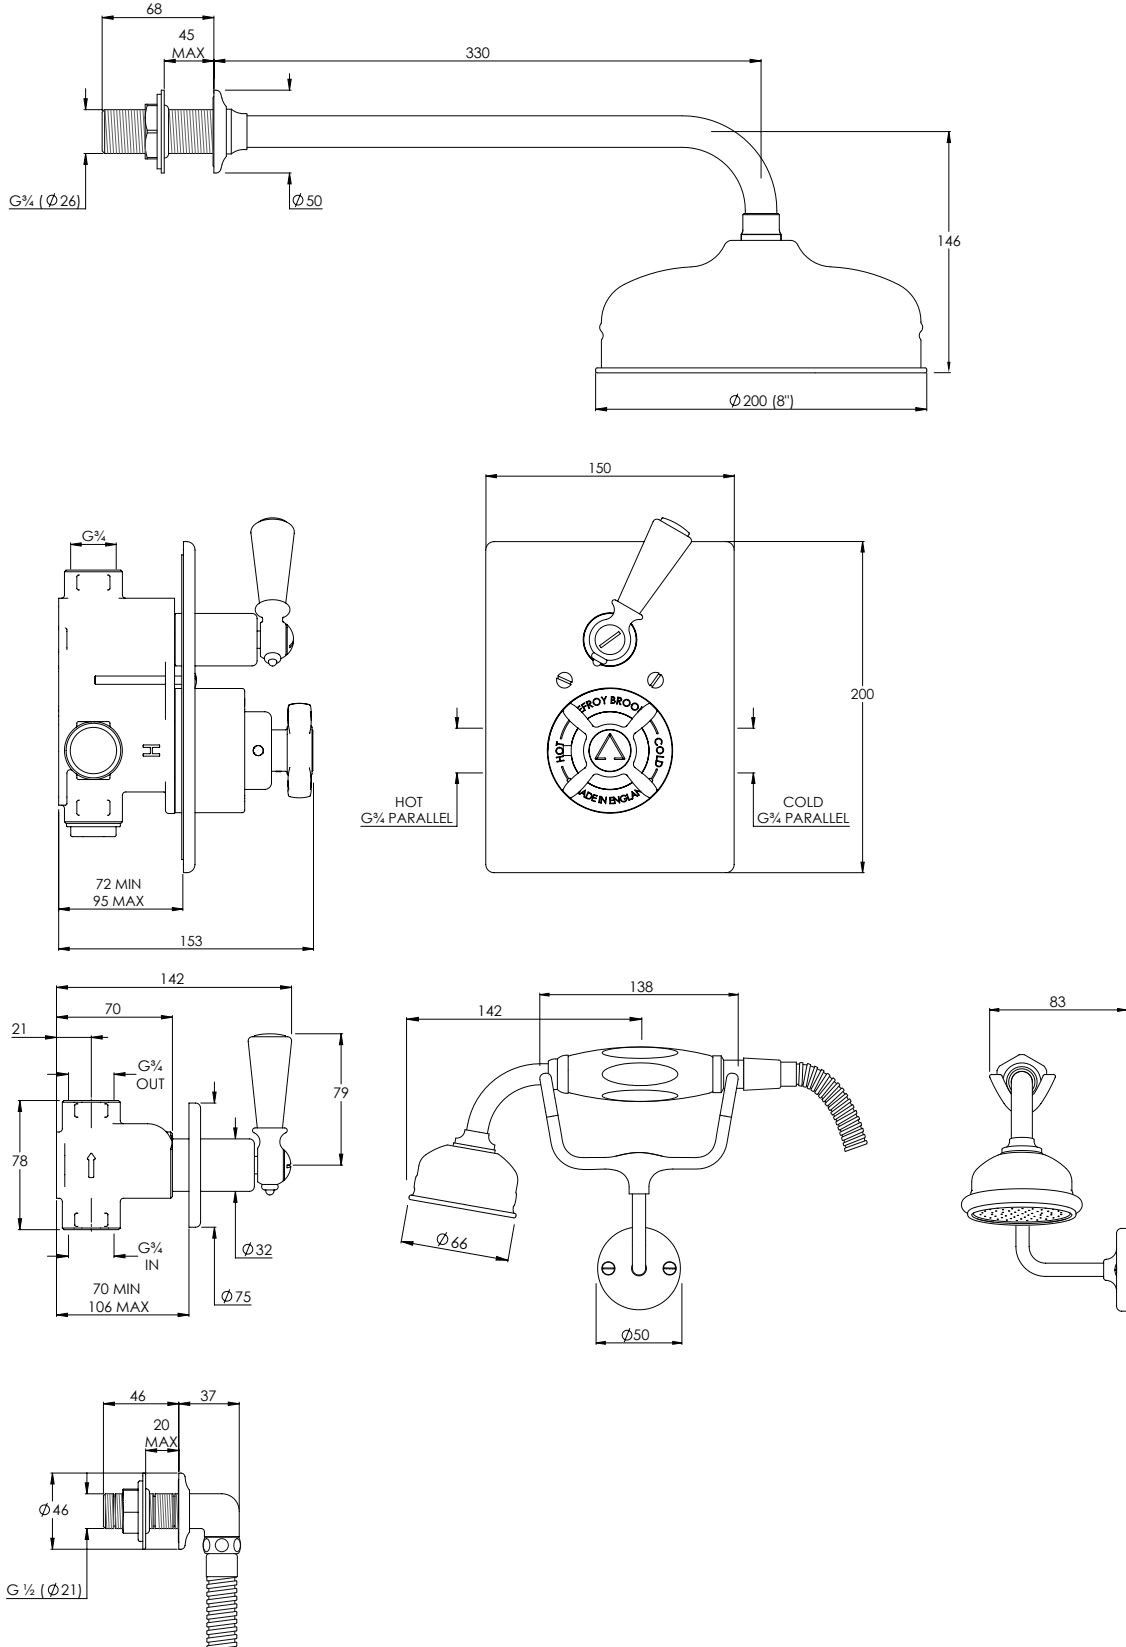

## BL8716

CLASSIC BLACK CONCEALED THERMOSTATIC VALVE  
WITH 8" ROSE, HANDSET AND SHOWER KIT

### DIMENSIONAL DATA SHEET

DATE: 24/01/2020

REVISION: L

COPYRIGHT © LFB LTD. ALL RIGHTS RESERVED

DIMENSIONS IN MILLIMETRES

WHILST EVERY EFFORT IS MADE TO ENSURE THE ACCURACY OF THESE DATA SHEETS THEY ARE SUBJECT TO CHANGE WITHOUT NOTICE AS PART OF THE COMPANY'S PRODUCT DEVELOPMENT PROCESS