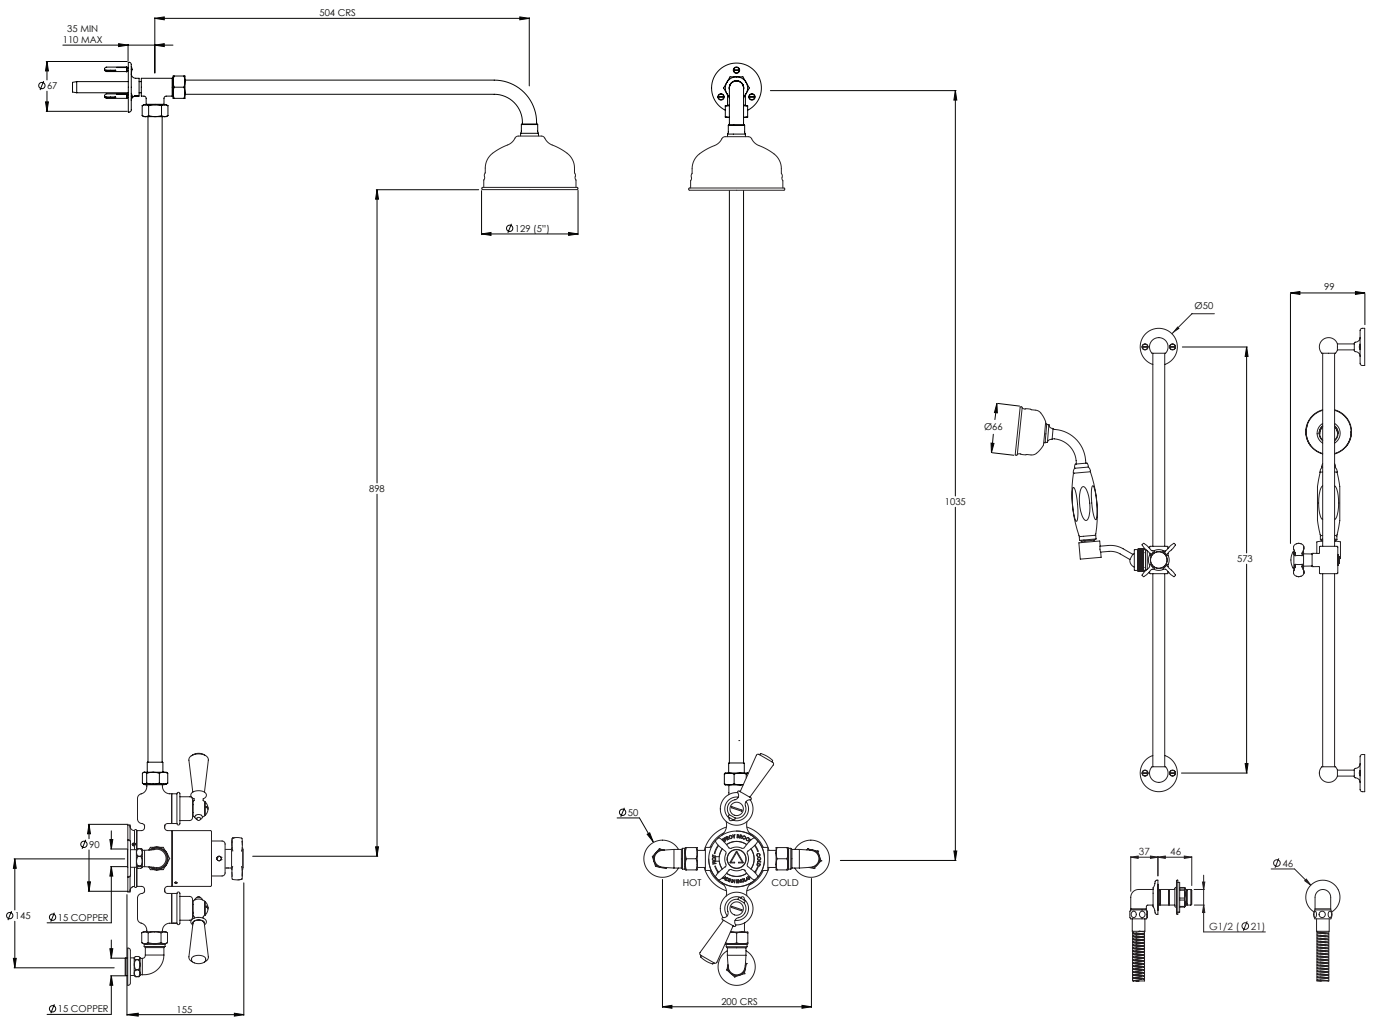

LEFROY BROOKS

IBROC HOUSE ESSEX ROAD
HODDESDON HERTS EN11 0QS UK
T: +44 (0)1992 708 316 F: +44 (0)1992 708 317

BL8748

CLASSIC BLACK EXPOSED DUAL CONTROL THERMO-
STATIC VALVE, 5" ROSE, SLIDING RAIL, HANDSET &
SHOWER KIT.

DIMENSIONAL DATA SHEET

DATE: 11/08/2020

REVISION: A

COPYRIGHT © LBIP LTD. ALL RIGHTS RESERVED

DIMENSIONS IN MILLIMETRES

WHILST EVERY EFFORT IS MADE TO ENSURE THE ACCURACY OF THESE DATA SHEETS THEY ARE SUBJECT TO CHANGE WITHOUT NOTICE AS PART OF THE COMPANY'S PRODUCT DEVELOPMENT PROCESS