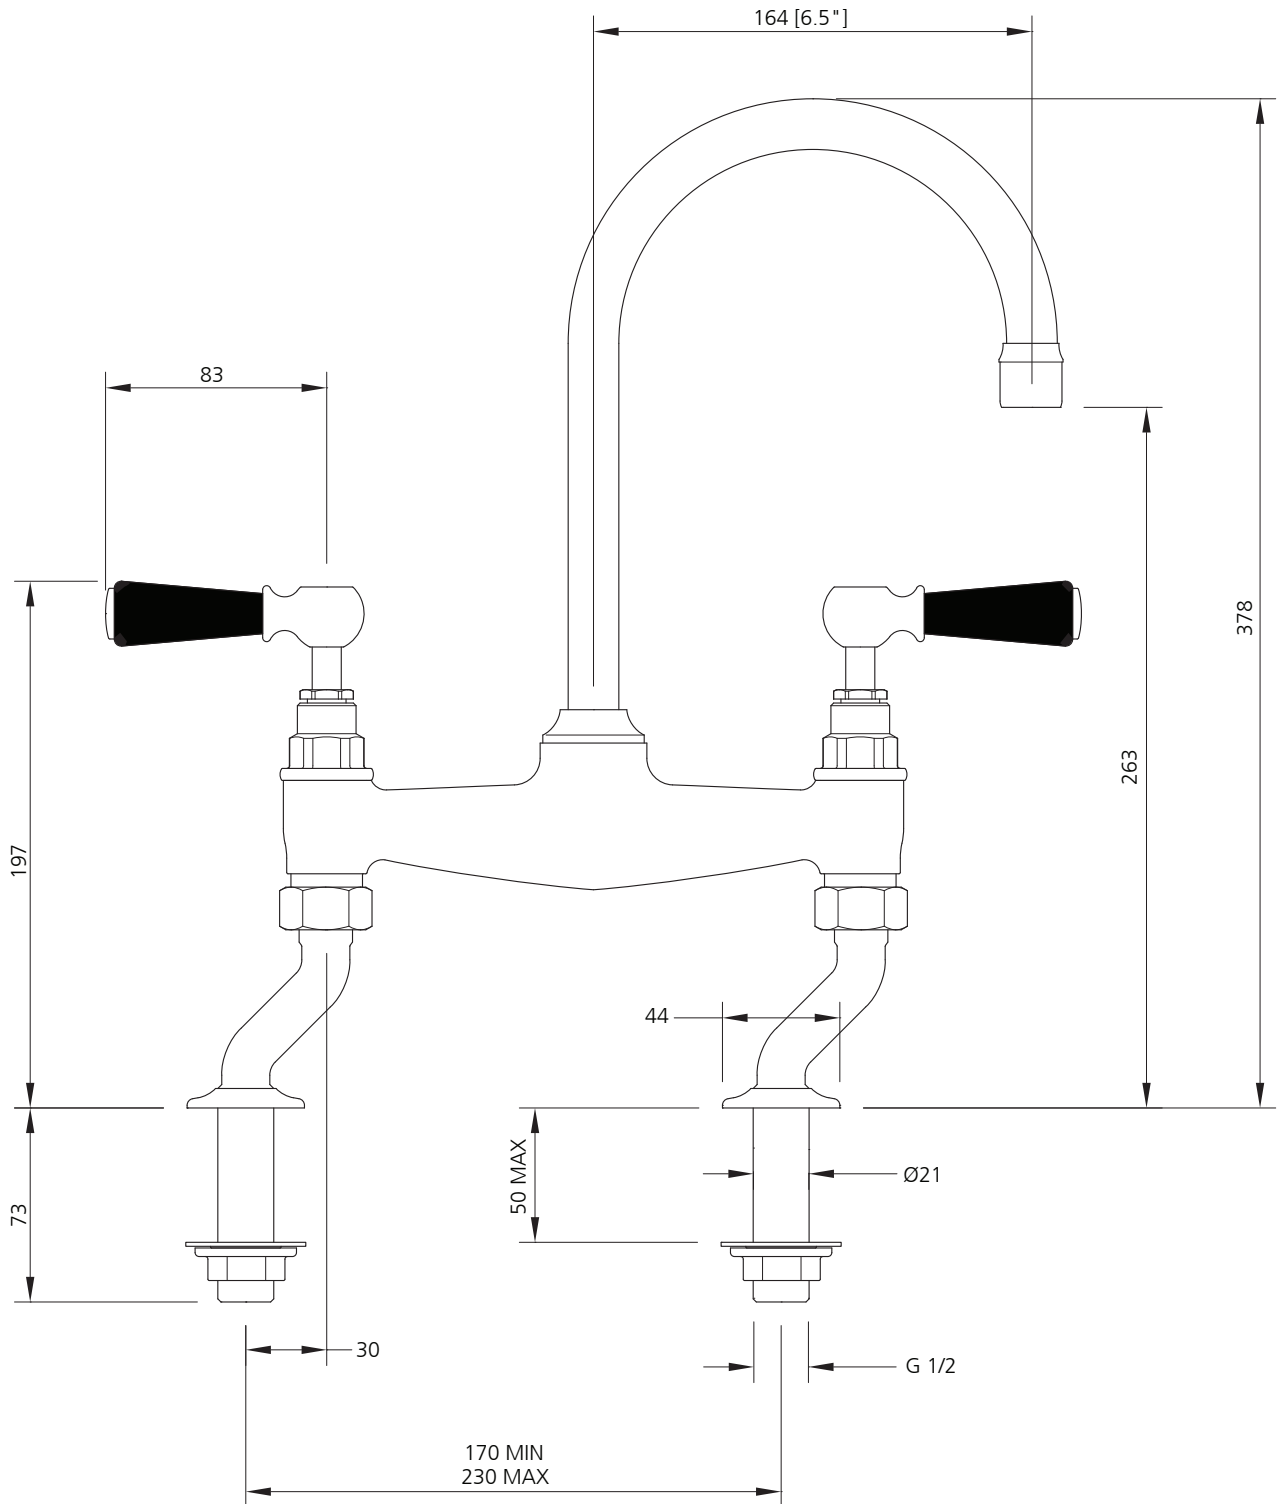

LEFROY BROOKS

IBROC HOUSE ESSEX ROAD
HODDESDON HERTS EN11 0QS UK
T: +44 (0)1992 708 316 F: +44 (0)1992 708 317

BL-9007

CLASSIC BASIN BRIDGE MIXER
WITH BLACK LEVERS AND 6 1/2" SPOUT

DIMENSIONAL DATA SHEET

DATE: 21 May 2010

ISSUE: 017

©COPYRIGHT 2010. CHRISTO LEFROY BROOKS. ALL RIGHTS RESERVED.

DIMENSIONS IN MILLIMETRES

WHILST EVERY EFFORT IS MADE TO ENSURE THE ACCURACY OF THESE DATA SHEETS THEY ARE SUBJECT TO CHANGE WITHOUT NOTICE AS PART OF THE COMPANY'S PRODUCT DEVELOPMENT PROCESS