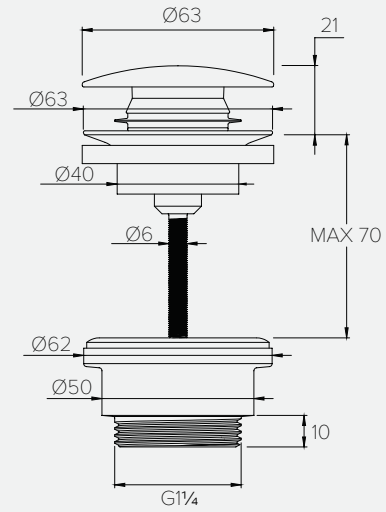

3 OUTLET C-BOX

C03003

Water pressure BAR	0.5	1.0	2.0	3.0	4.0	5.0
Outlets LITRES/MIN	10.5	15.6	22.7	27.8	31.9	37.4

BASIN WASTE

C05002