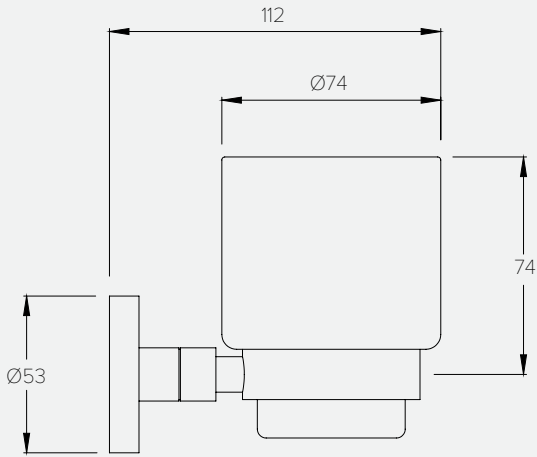

ACCESSORIES DIMENSIONS

TUMBLER HOLDER

D07008