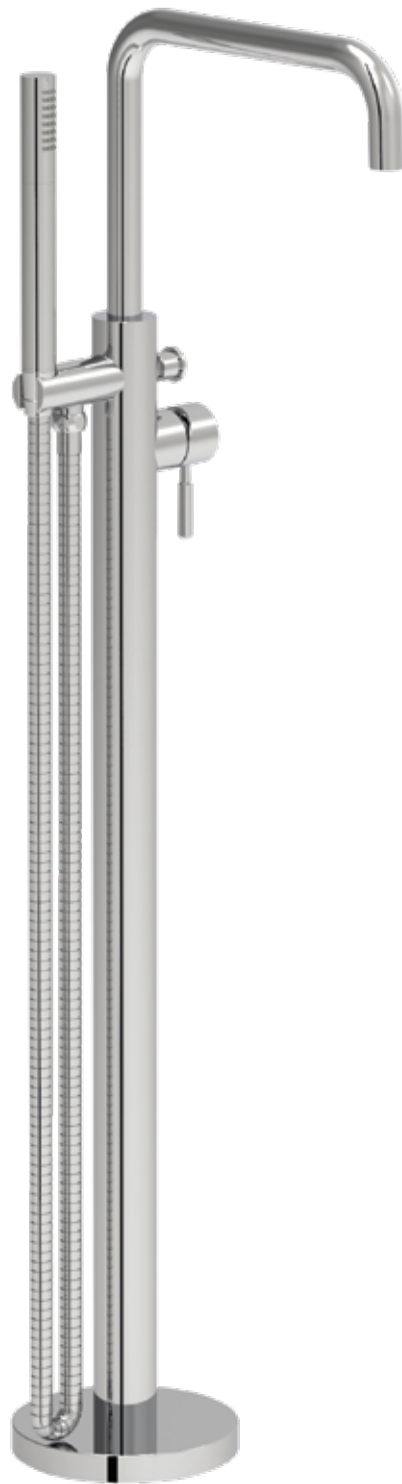

DO6000

**DO6000 SHOWN IN
ALL FINISHES
SEE ABOVE**

5TH Deck Mounted Bath Filler Fixed Spout
with Pull Out Handspray

DO2000

Bath Overflow Filler

CO5000

Bath Overflow

CO5001

Bath Pullout
Handshower

CO5003

BATH

DO2001
SHOWN IN BRUSHED BRASS
SEE OPPOSITE

Freestanding Bath Shower Mixer

DO2001

BATH

Wall Mounted Bath Spout (190mm)