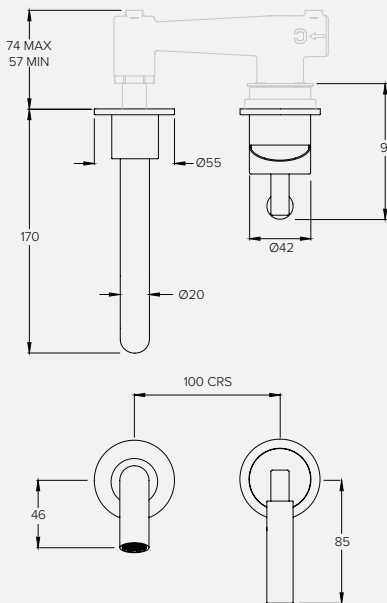

3TH DECK MOUNTED 2 HOLE BASIN MIXER ROUND FIXED SPOUT

Water pressure BAR	0.5	1.0	2.0	3.0	4.0	5.0
Outlets LITRES/MIN	5.7	7.8	11.4	13.9	16.1	18.1