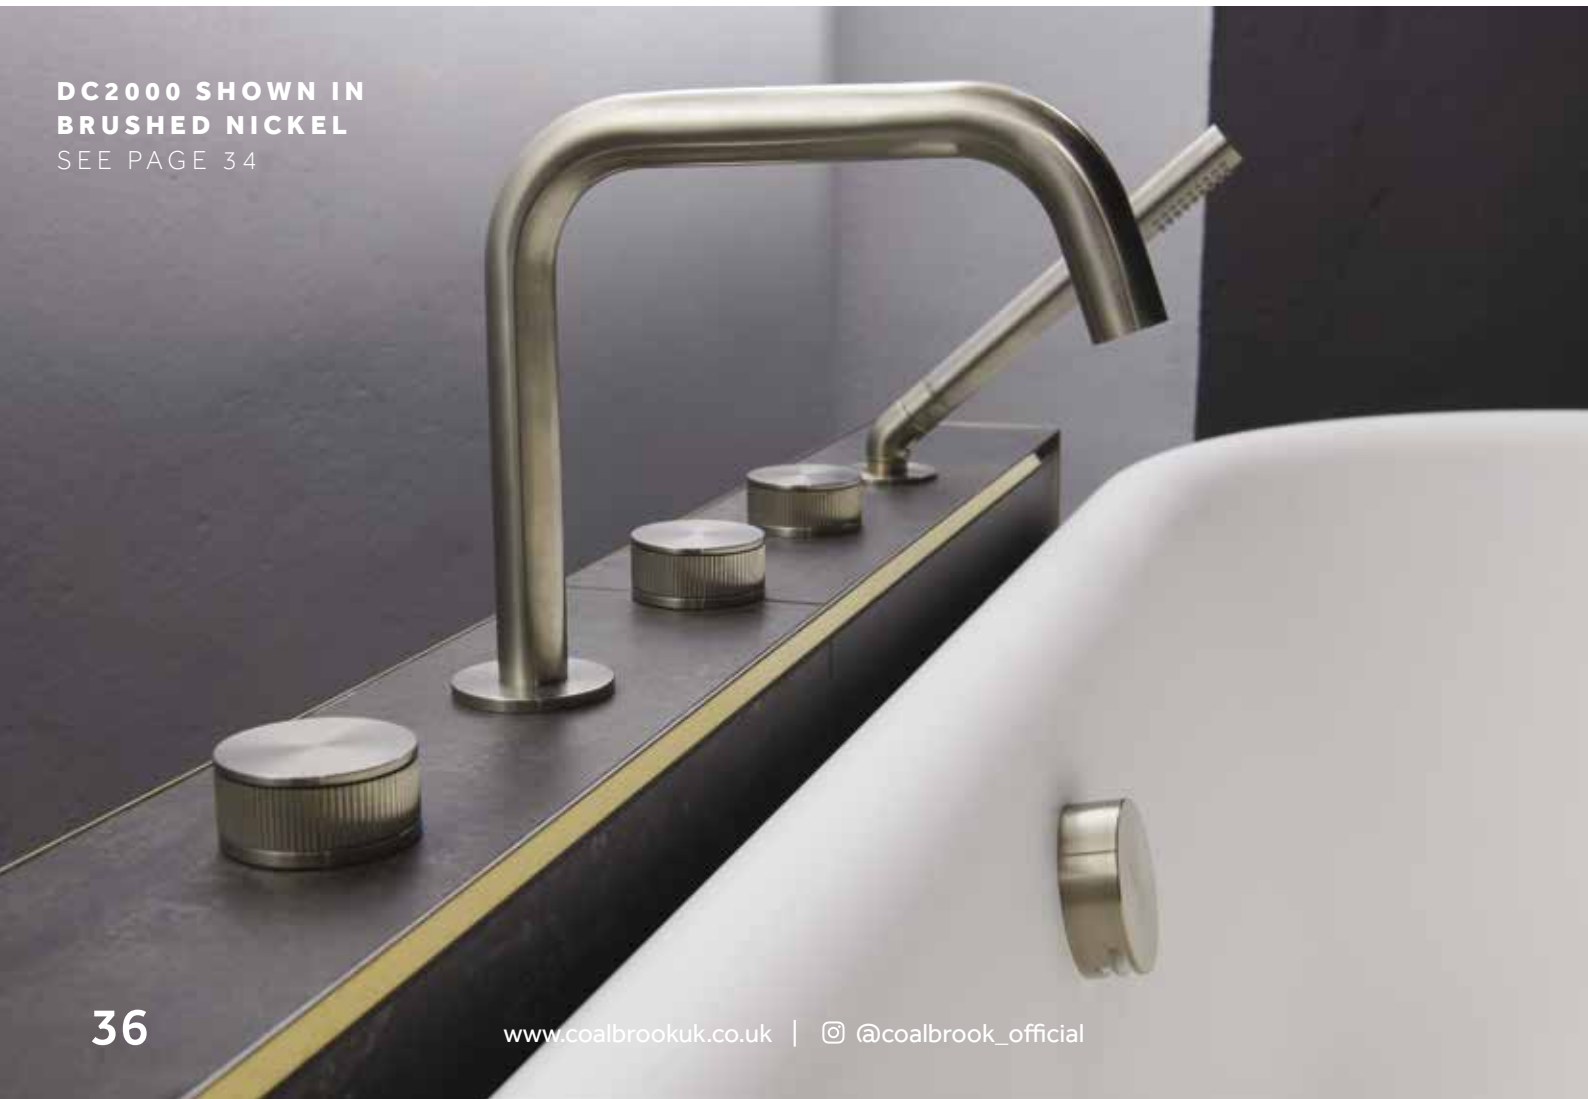

**DC2000 SHOWN IN
BRUSHED NICKEL**
SEE PAGE 34

Deck Mounted
ON/OFF Valves

DC2112

Deck Mounted
2-way Diverter

DC2113

Wall Mounted
ON/OFF Valves

DC2004

See our
complete range
of additional
Shower and Bath
Products from
page 62