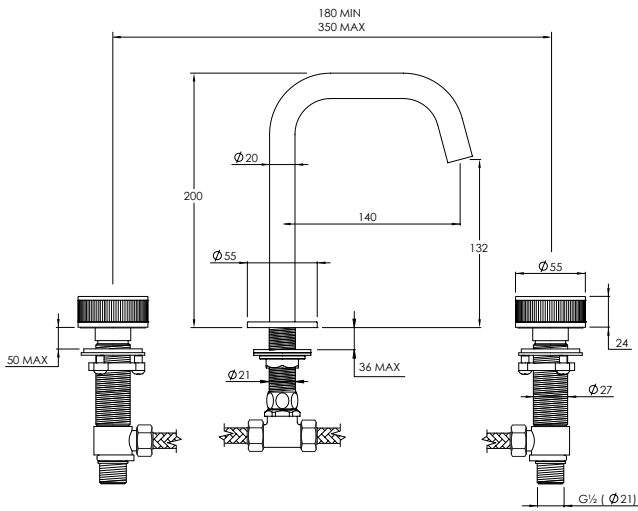

DOMO FLOW RATES & DIMENSIONS

DOMO DO1005

3TH DECK MOUNTED BASIN MIXER ANGLED FIXED SPOUT

Water pressure BAR	0.5	1.0	2.0	3.0	4.0	5.0
Outlets LITRES/MIN	6.0	8.3	11.8	14.4	16.6	18.6