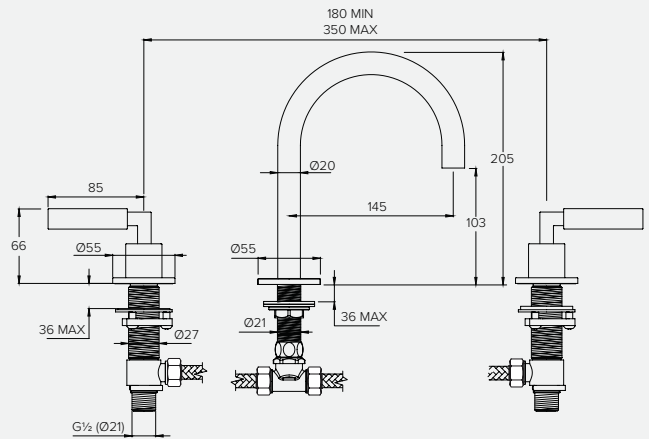

ZURICH ZU1004

2TH DECK MOUNTED BASIN MIXER TALL SPOUT

Water pressure BAR	0.5	1.0	2.0	3.0	4.0	5.0
Outlet LITRES/MIN	3.8	5.5	7.8	9.6	11.1	12.4

ZURICH FLOW RATES & DIMENSIONS

ZURICH ZU1005

3TH DECK MOUNTED BASIN MIXER ANGLED FIXED SPOUT