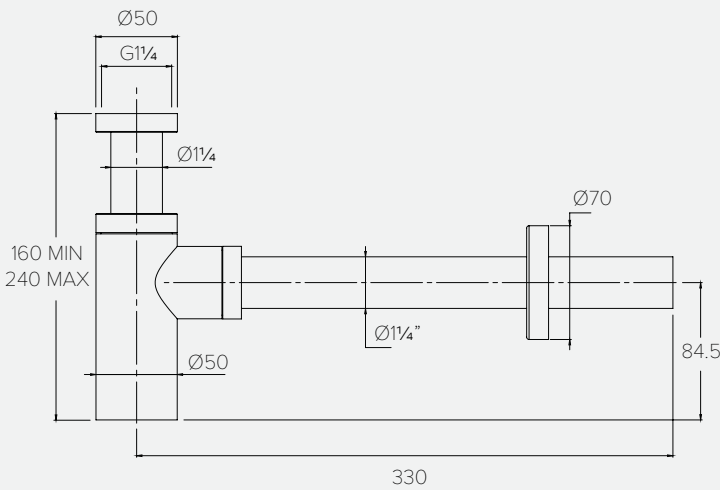

BASIN BOTTLE TRAP

C05004

BATH OVERFLOW FILLER

C05000

Water pressure BAR	0.5	1.0	2.0	3.0	4.0	5.0
Outlets LITRES/MIN	18.6	26.1	36.6	41.4	44.3	49.6