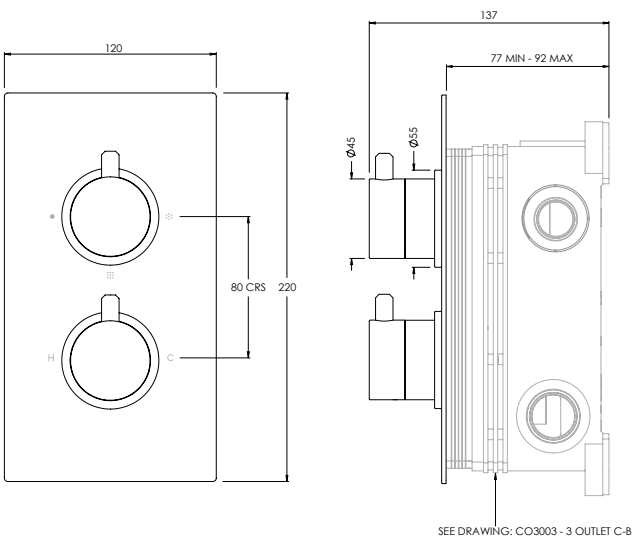

SEE DRAWING: CO3003 - 3 OUTLET C-B

DOMO DO3003

CONCEALED SHOWER VALVE TRIMSET 3 OUTLET						
Water pressure BAR	0.5	1.0	2.0	3.0	4.0	5.0
Outlets LITRES/MIN	10.5	15.6	22.7	27.8	31.9	37.4