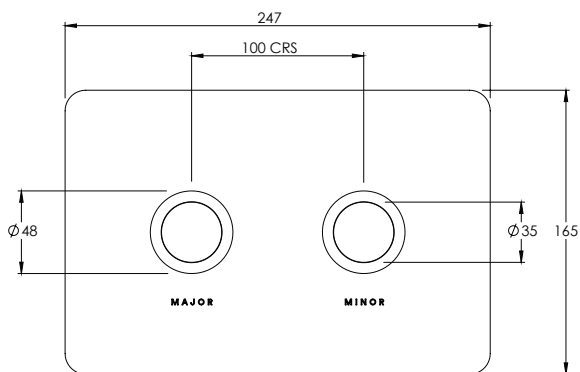

FLUSHPLATE (MAJOR/MINOR)

CO7020

FLUSHPLATE (DOTS)

CO7021

ACCESSORIES DIMENSIONS

10 - 29mm FURNITURE

29 - 48mm FURNITURE

CONCEALED CISTERN