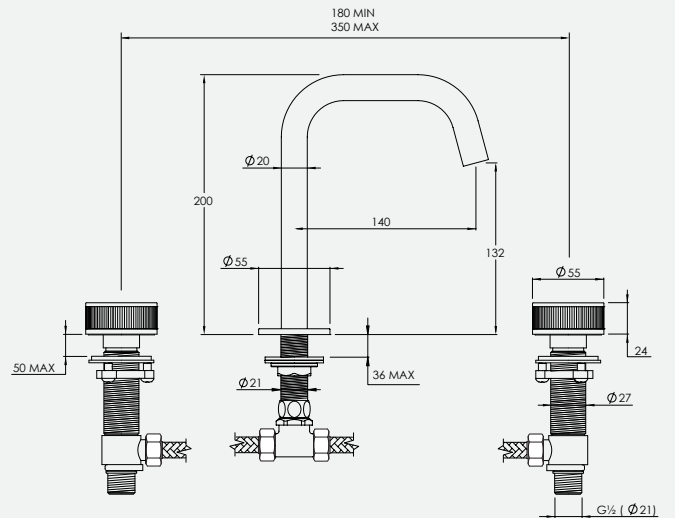

DECCA DC1003

2TH DECK MOUNTED BASIN MIXER FIXED SPOUT

Water pressure BAR	0.5	1.0	2.0	3.0	4.0	5.0
Outlets LITRES/MIN	3.9	5.4	7.7	9.4	11.0	12.4

DECCA DC1004

2TH DECK MOUNTED BASIN MIXER TALL FIXED SPOUT

Water pressure BAR	0.5	1.0	2.0	3.0	4.0	5.0
Outlets LITRES/MIN	3.8	5.5	7.8	9.6	11.1	12.4