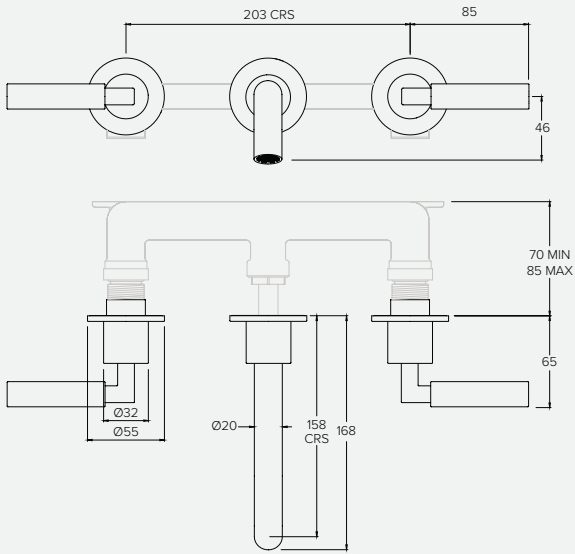

ZURICH FLOW RATES & DIMENSIONS

ZURICH ZU1018

3TH WALL MOUNTED BASIN MIXER (165mm SPOUT) WITH BOSS**

Water pressure BAR	0.5	1.0	2.0	3.0	4.0	5.0
Outlets LITRES/MIN	5.9	8.3	11.7	14.1	16.4	18.3