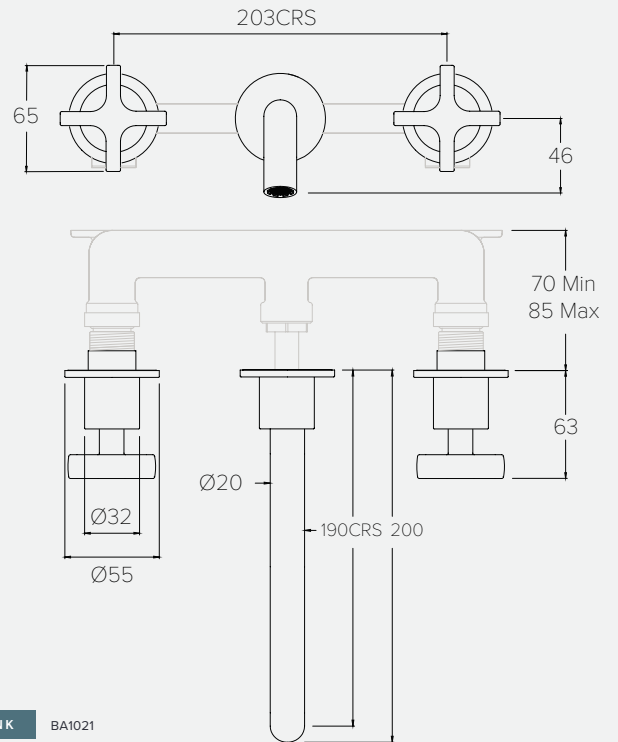

BANK BA1021

3TH WALL MOUNTED BASIN MIXER (190mm SPOUT)*

Water pressure BAR	0.5	1.0	2.0	3.0	4.0	5.0
Outlets LITRES/MIN	5.9	8.3	11.7	14.1	16.4	18.3

* separate rough **CO1301** required for 3TH wall mounted basin mixers