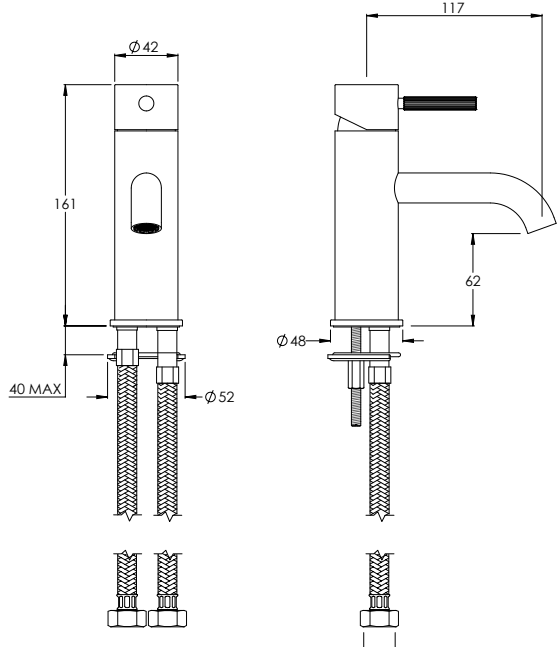

DECCA DC1000

DECK MOUNTED MONO BASIN MIXER						
Water pressure BAR	0.5	1.0	2.0	3.0	4.0	5.0
Outlets LITRES/MIN	5.2	7.3	10.3	12.7	14.6	16.5

DECCA DC1001

DECK MOUNTED MONO BASIN MIXER WITH SWIVEL SPOUT

Water pressure BAR	0.5	1.0	2.0	3.0	4.0	5.0
Outlets LITRES/MIN	8.3	11.7	16.5	20.1	22.8	24.8