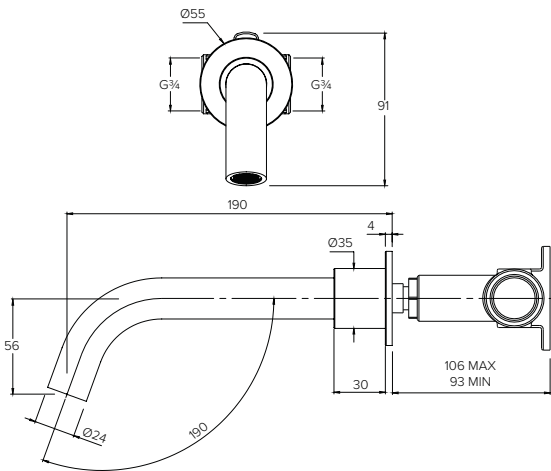

5TH DECK MOUNTED SWIVEL BATH FILLER WITH PULL OUT HANDSPRAY

Water pressure BAR	0.5	1.0	2.0	3.0	4.0	5.0
Outlet Spout LITRES/MIN	12.1	16.9	24.4	31.1	35.3	-
Outlet Handshower LITRES/MIN	4.7	6.9	10.2	13.0	15.7	18.7

BANK BA2002

WALL MOUNTED BATH SPOUT WITH BOSS TRIM

Water pressure BAR	0.5	1.0	2.0	3.0	4.0	5.0
Outlets LITRES/MIN	11.8	19.9	28.2	35.2	40.8	45.0

BANK BA2002