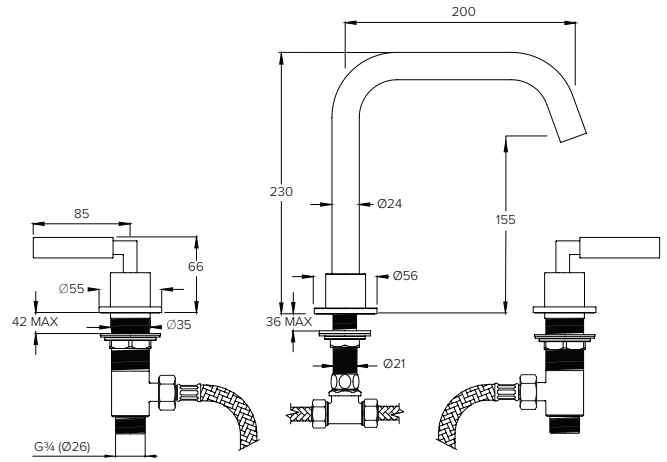

ZURICH ZU2006

3TH DECK MOUNTED SWIVEL SPOUT BATH FILLER

Water pressure BAR	0.5	1.0	2.0	3.0	4.0	5.0
Outlets LITRES/MIN	12.1	16.9	24.4	31.1	35.3	-