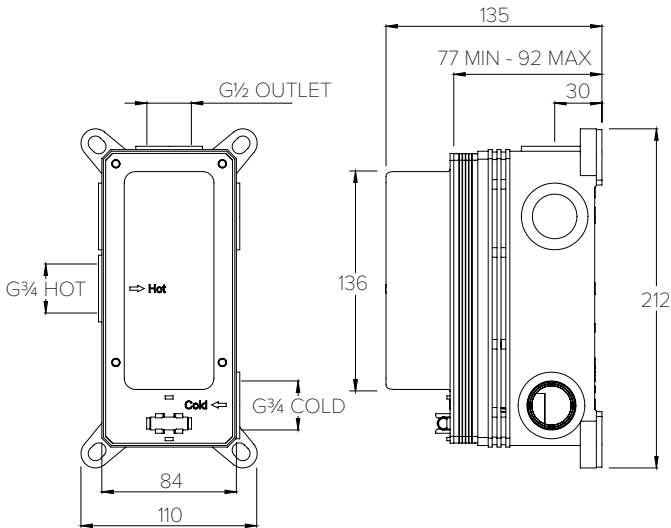

1 OUTLET C-BOX						
Water pressure BAR	0.5	1.0	2.0	3.0	4.0	5.0
Outlets LITRES/MIN	11.1	16.4	23.4	29.3	33.0	37.2

2 OUTLET C-BOX						
Water pressure BAR	0.5	1.0	2.0	3.0	4.0	5.0
Outlets LITRES/MIN	10.7	16.0	23.9	29.0	33.2	38.0