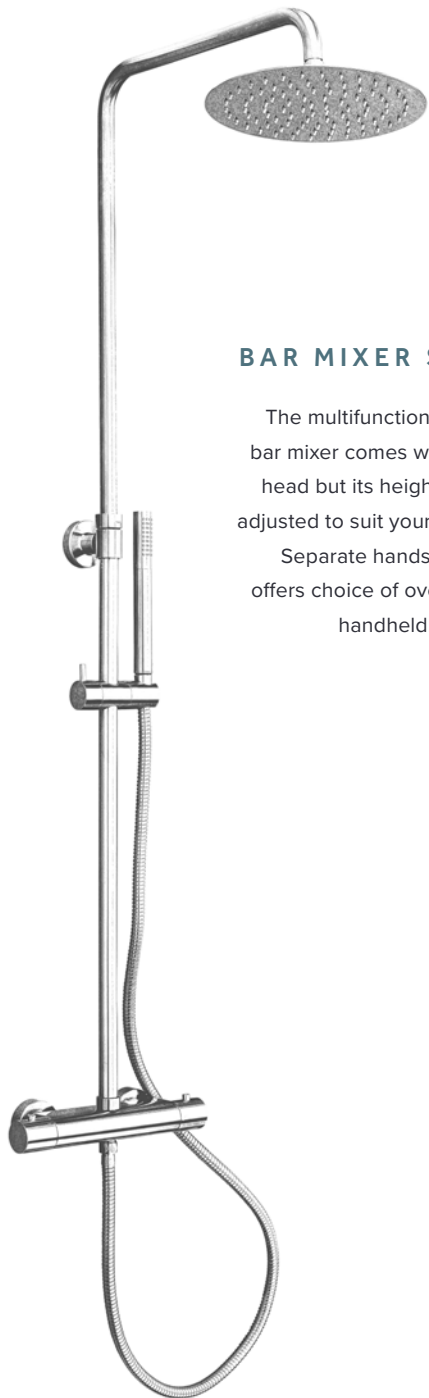

FIXED OR SWIVEL?

Fixed or swivel spouts are available across some of our basin and bath mixers. The swivel option allows you to move the spout up to 180°.

WALL MOUNTED

Wall mounted basin mixers are mounted to the wall to give a streamlined, minimalist look.

When choosing a wall mounted basin mixer it is important to check your basin is compatible and that the spout projection is sufficient.

2 TAP HOLE (2TH)

The two hole basin mixer allows you to select the perfect temperature with one hand. The lever is always on the right hand side.

3 TAP HOLE (3TH)

Three hole basin mixers allow you to control the hot and cold water independently to get the perfect mix.

BUYERS' GUIDE

SHOWERING

When designing your shower setup, it is important to think about all the shower users and the different ways they use the shower. If the shower is above a bath, the shower valve can also be used to control the bath overflow filler.

BAR MIXER SYSTEM

The multifunction shower bar mixer comes with a fixed head but its height can be adjusted to suit your bathroom.

Separate handshower offers choice of overhead or handheld.

Fixed shower heads can be wall or ceiling mounted with varying size showerheads.