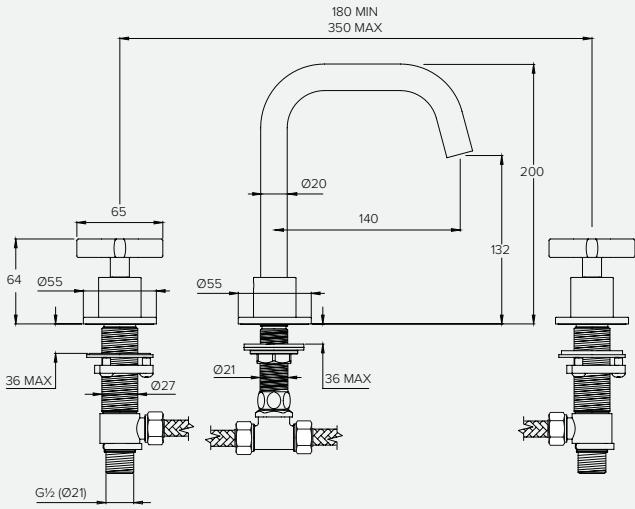

BANK FLOW RATES & DIMENSIONS

BANK BA1015

3TH DECK MOUNTED BASIN MIXER ANGLED SWIVEL SPOUT

Water pressure BAR	0.5	1.0	2.0	3.0	4.0	5.0
Outlets LITRES/MIN	6.0	8.3	11.8	14.4	16.6	18.6