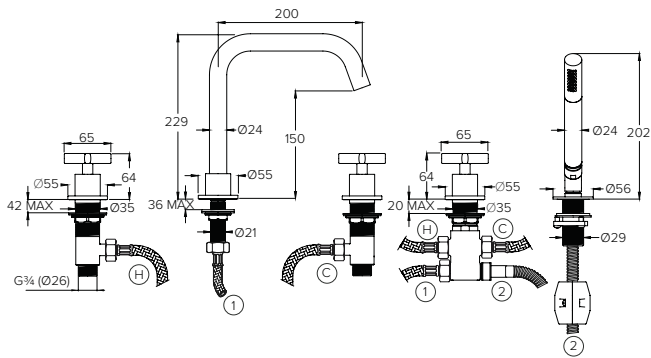

BANK FLOW RATES & DIMENSIONS

BANK BA2000