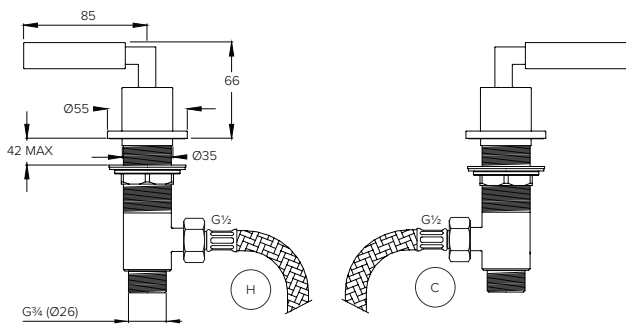

ZURICH ZU2112

DECK MOUNTED ON/OFF VALVES (PAIR)