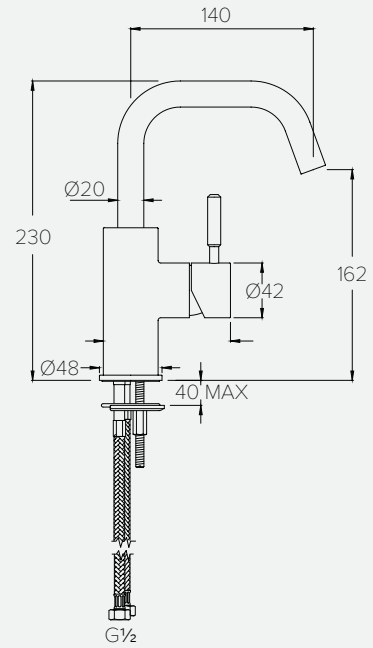

DOMO DO1001

DECK MOUNTED MONO BASIN MIXER WITH SWIVEL SPOUT

Water pressure BAR	0.5	1.0	2.0	3.0	4.0	5.0
Outlets LITRES/MIN	8.3	11.7	16.5	20.1	22.8	24.8