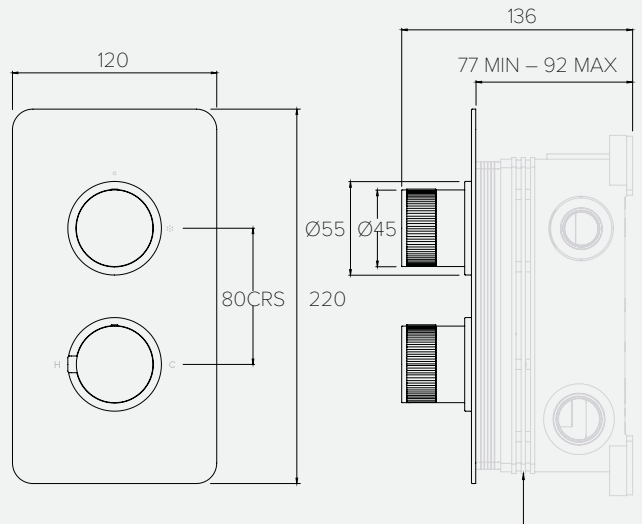

SEE DRAWING: CO3002 – 2 OUTLET C-BOX

DECCA DC3001

CONCEALED SHOWER VALVE TRIMSET 1 OUTLET

Water pressure BAR	0.5	1.0	2.0	3.0	4.0	5.0
Outlets LITRES/MIN	11.1	16.4	23.4	29.3	33.0	37.2

*** separate rough **CO3101** required for 2 outlet shower valve with handset