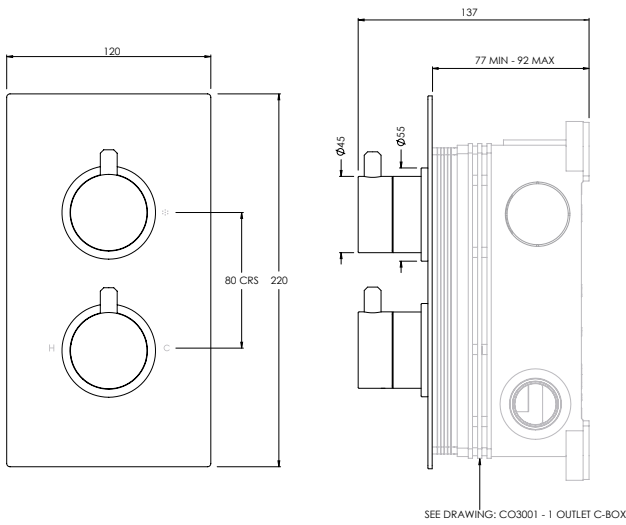

DOMO FLOW RATES & DIMENSIONS

SEE DRAWING: CO3001 - 1 OUTLET C-BOX