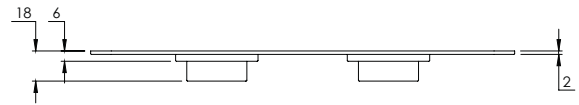

D07001

WALL HUNG TOILET BRUSH

D07009

ACCESSORIES DIMENSIONS

TOWEL RAIL ROUND

CO8001

TOWEL RAIL FLAT

CO8002