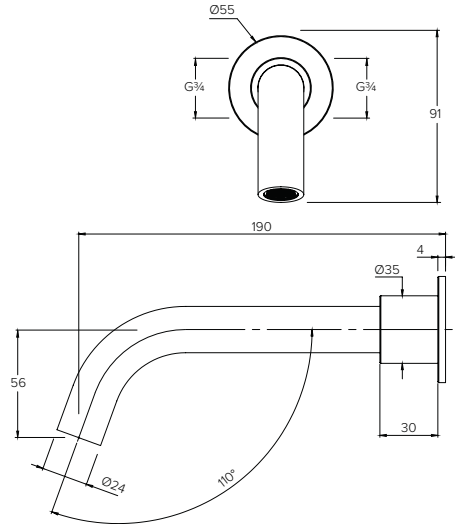

BANK FLOW RATES & DIMENSIONS

BANK BA2000