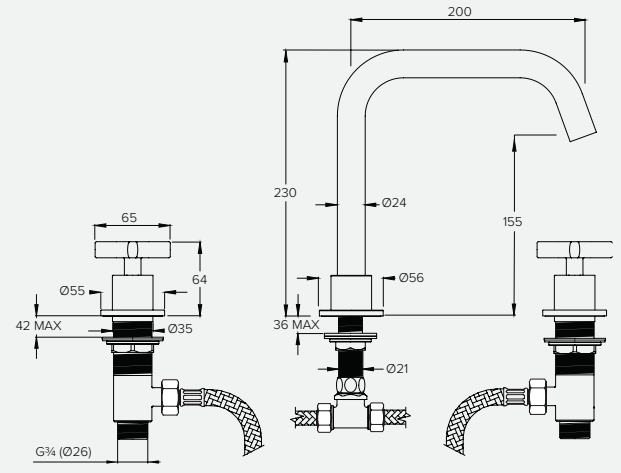

BANK BA2004

WALL MOUNTED ON/OFF VALVES

Water pressure BAR	0.5	1.0	2.0	3.0	4.0	5.0
Outlets LITRES/MIN	21.1	28.5	41.3	51.6	59.4	-

BANK FLOW RATES & DIMENSIONS

BANK BA2005

3TH WALL MOUNTED BATH FILLER WITH BOSS (190mm SPOUT)						
Water pressure BAR	0.5	1.0	2.0	3.0	4.0	5.0
Outlets LITRES/MIN	11.8	19.9	28.2	35.2	40.8	45.0