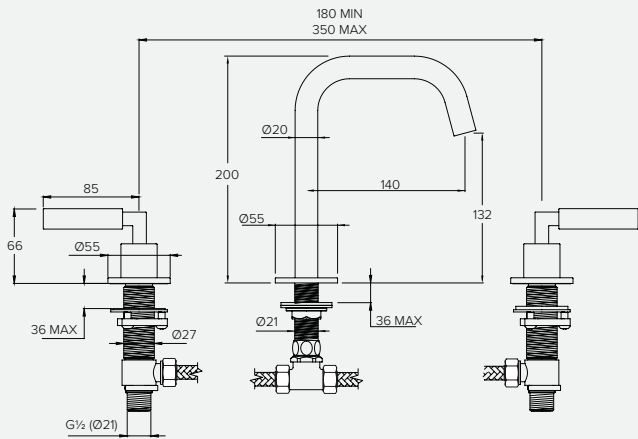

ZURICH FLOW RATES & DIMENSIONS