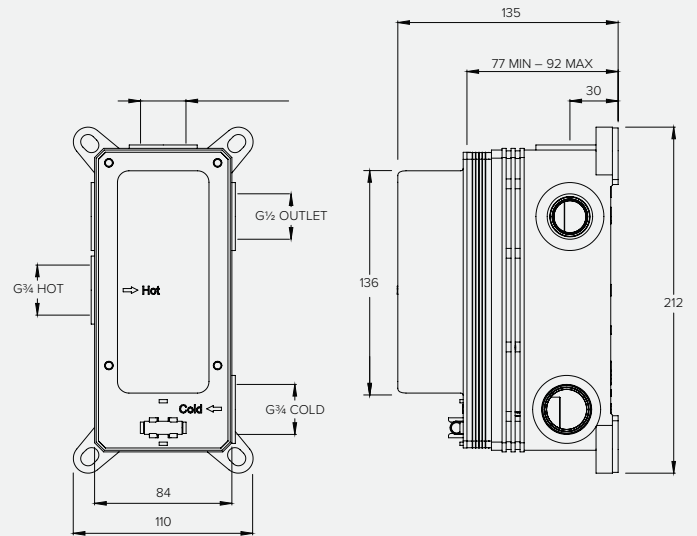

Water pressure BAR	0.5	1.0	2.0	3.0	4.0	5.0
Outlets LITRES/MIN	10.5	15.6	22.7	27.8	31.9	37.4

BANK FLOW RATES & DIMENSIONS

BANK CO3001

1 OUTLET C-BOX

Water pressure BAR	0.5	1.0	2.0	3.0	4.0	5.0
Outlet (Shower Hose) LITRES/MIN	11.1	16.4	23.4	29.3	33.0	37.2