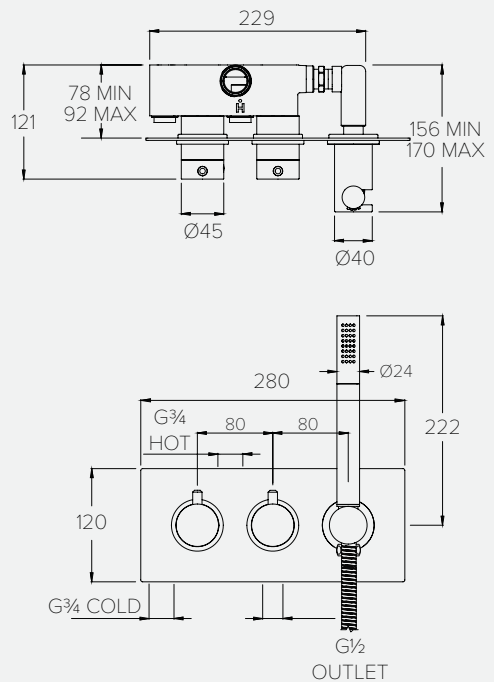

DOMO DO3101

2 OUTLET SHOWER VALVE WITH HANDSPRAY***

Water pressure BAR	0.5	1.0	2.0	3.0	4.0	5.0
Outlets LITRES/MIN	10.7	16.0	23.9	29.0	33.2	38.0
Hand Shower LITRES/MIN	9.2	10.4	16.0	19.8	-	-

** separate rough **CO1301** required for 3TH wall mounted basin mixers

*** separate rough **CO3101** required for 2 outlet shower valve with handset