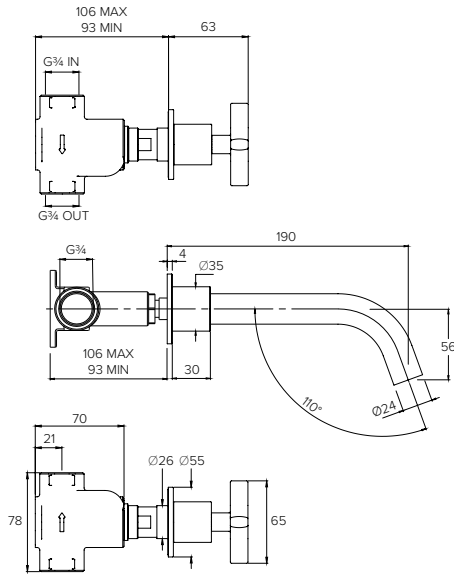

ZURICH FLOW RATES & DIMENSIONS

ZURICH ZU2005

5TH DECK MOUNTED BATH FILLER WITH PULL OUT HANDSPRAY

Water pressure BAR	0.5	1.0	2.0	3.0	4.0	5.0
Outlets LITRES/MIN	11.8	19.9	28.2	35.2	40.8	45.0