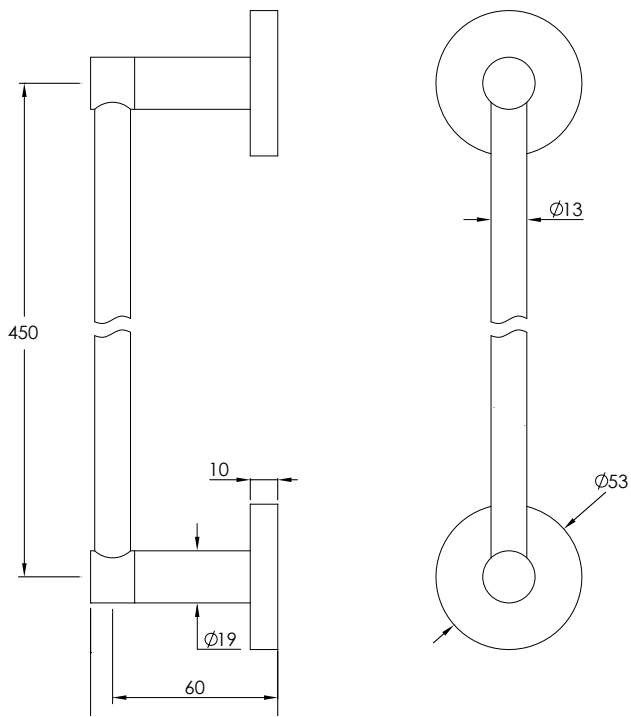

ACCESSORIES DIMENSIONS

PULL OUT HANDSHOWER, HOSE & HOLSTER

C05003

Water pressure BAR	0.5	1.0	2.0	3.0	4.0	5.0
Outlets LITRES/MIN	4.7	6.9	10.2	13.0	15.7	18.7

DOUBLE SWIVEL TOWEL BARS

D07000

ACCESSORIES DIMENSIONS