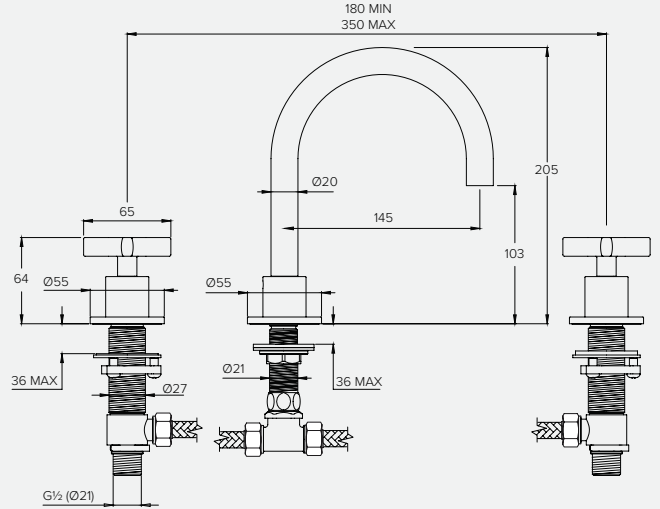

BANK BA1016

3TH DECK MOUNTED BASIN MIXER ROUND SWIVEL SPOUT

Water pressure BAR	0.5	1.0	2.0	3.0	4.0	5.0
Outlets LITRES/MIN	5.7	7.8	11.4	13.9	16.1	18.1