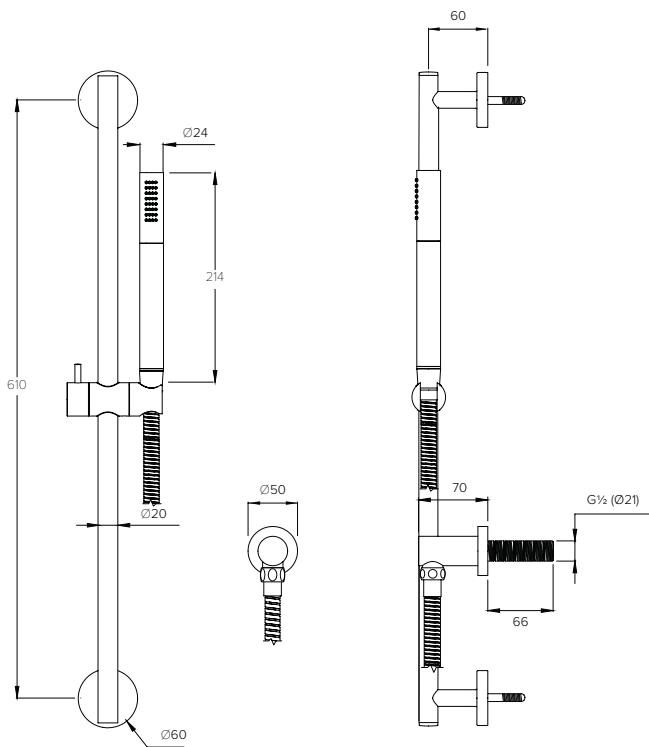

100mm CEILING ARM		CO4007	
-------------------	--	--------	--

SHOWER FLOW RATES & DIMENSIONS

300mm WALL ARM

C04006

WALL OUTLET AND MULTIFUNCTION HANDSET

C04011

RISER RAIL & PENCIL SHOWER HEAD, OUTLET, HOSE

C04012