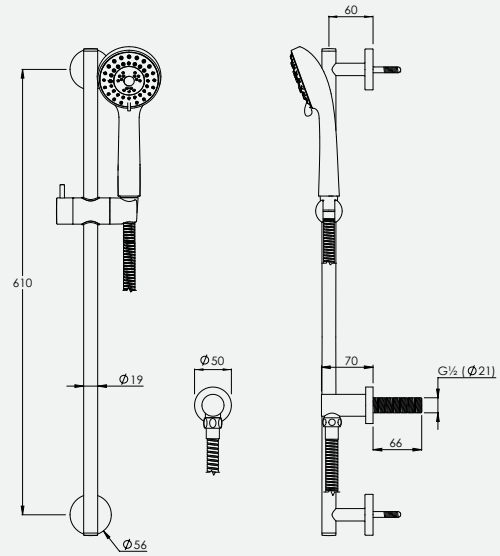

SHOWER FLOW RATES & DIMENSIONS

WALL OUTLET & HANDSET