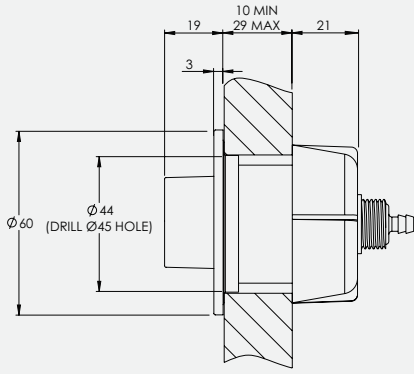

ACCESSORIES DIMENSIONS

10 - 29mm FURNITURE