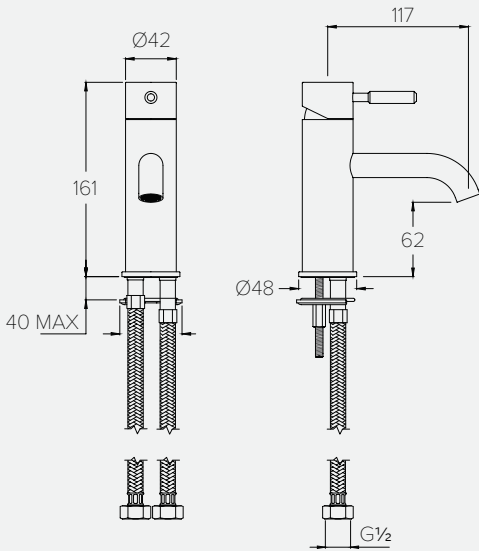

DOMO FLOW RATES & DIMENSIONS

DOMO DO1000

DECK MOUNTED MONO BASIN MIXER

Water pressure BAR	0.5	1.0	2.0	3.0	4.0	5.0
Outlets LITRES/MIN	5.2	7.3	10.3	12.7	14.6	16.5