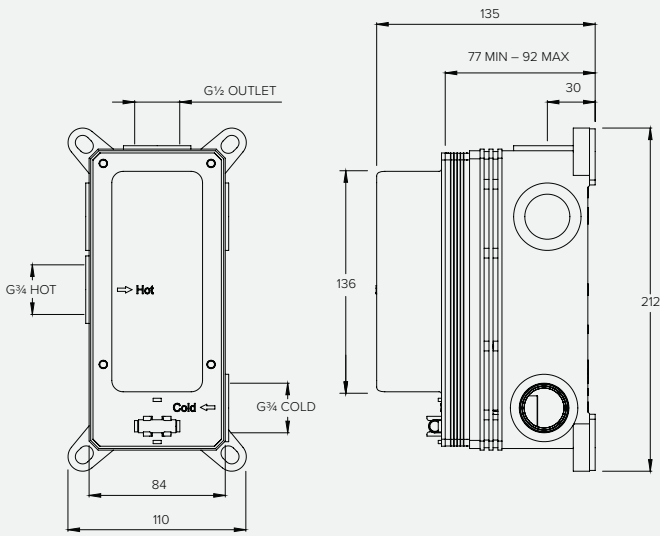

Water pressure BAR	0.5	1.0	2.0	3.0	4.0	5.0
Outlets LITRES/MIN	10.5	15.6	22.7	27.8	31.9	37.4

BANK FLOW RATES & DIMENSIONS

BANK CO3001

1 OUTLET C-BOX

Water pressure BAR	0.5	1.0	2.0	3.0	4.0	5.0
Outlet (Shower Hose) LITRES/MIN	11.1	16.4	23.4	29.3	33.0	37.2