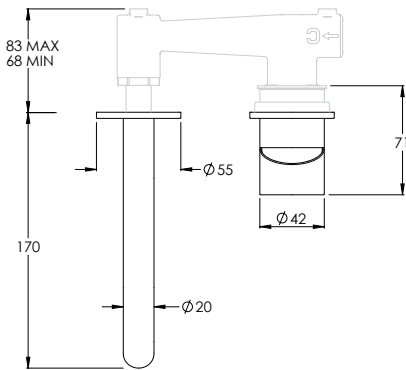

DOMO DO1007

2TH WALL MOUNTED BASIN MIXER*

Water pressure BAR	0.5	1.0	2.0	3.0	4.0	5.0
Outlets LITRES/MIN	5.5	7.6	10.9	13.3	15.5	17.4