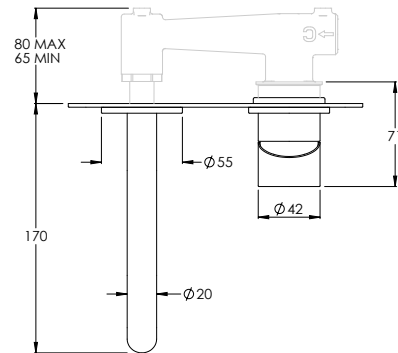

DOMO DO1009

2TH WALL MOUNTED BASIN MIXER WITH PLATE*

Water pressure BAR	0.5	1.0	2.0	3.0	4.0	5.0
Outlets LITRES/MIN	5.5	7.6	10.9	13.3	15.5	17.4

* separate rough **CO1201** required for 2TH wall mounted basin mixers