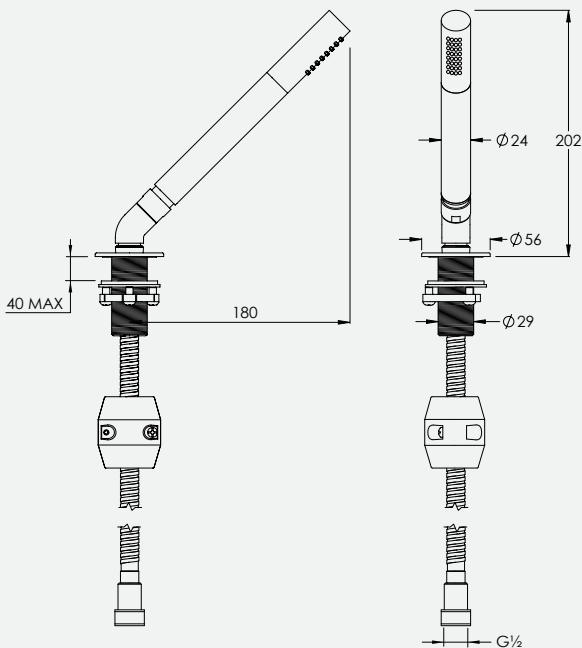

ACCESSORIES DIMENSIONS

PULL OUT HANDSHOWER, HOSE & HOLSTER

C05003

Water pressure BAR	0.5	1.0	2.0	3.0	4.0	5.0
Outlets LITRES/MIN	4.7	6.9	10.2	13.0	15.7	18.7

DOUBLE SWIVEL TOWEL BARS

D07000

ACCESSORIES DIMENSIONS