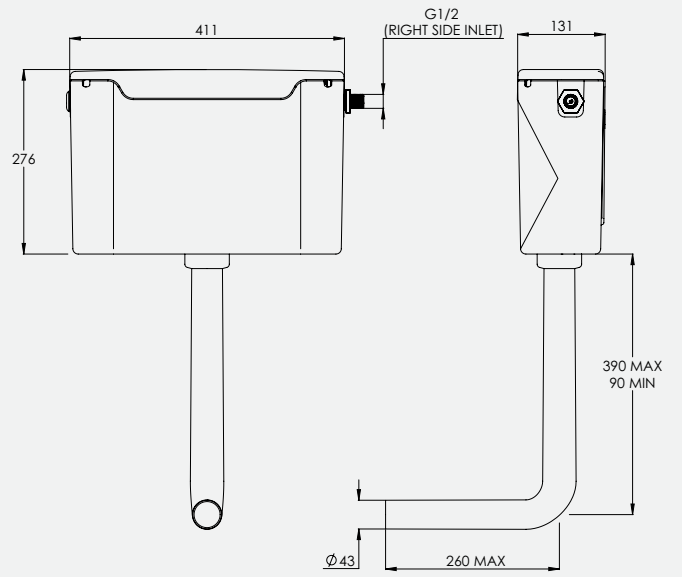

FLUSHPLATE (MAJOR/MINOR)

CO7020

FLUSHPLATE (DOTS)

CO7021

ACCESSORIES DIMENSIONS

10 - 29mm FURNITURE

29 - 48mm FURNITURE

CONCEALED CISTERN