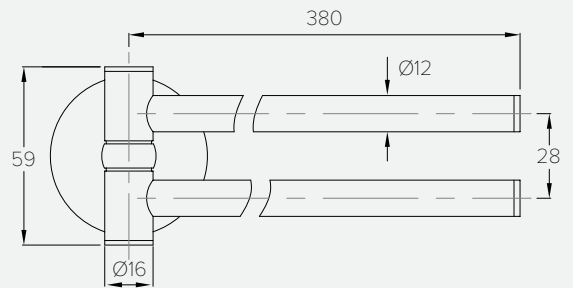

ACCESSORIES DIMENSIONS

PULL OUT HANDSHOWER, HOSE & HOLSTER

C05003

Water pressure BAR	0.5	1.0	2.0	3.0	4.0	5.0
Outlets LITRES/MIN	4.7	6.9	10.2	13.0	15.7	18.7

DOUBLE SWIVEL TOWEL BARS

D07000

ACCESSORIES DIMENSIONS