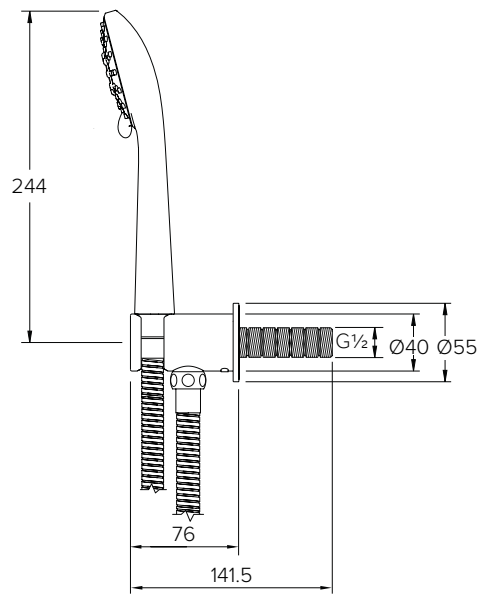

100mm CEILING ARM		CO4007	
-------------------	--	--------	--

SHOWER FLOW RATES & DIMENSIONS

300mm WALL ARM

C04006

WALL OUTLET AND MULTIFUNCTION HANDSET

C04011

RISER RAIL & PENCIL SHOWER HEAD, OUTLET, HOSE

C04012