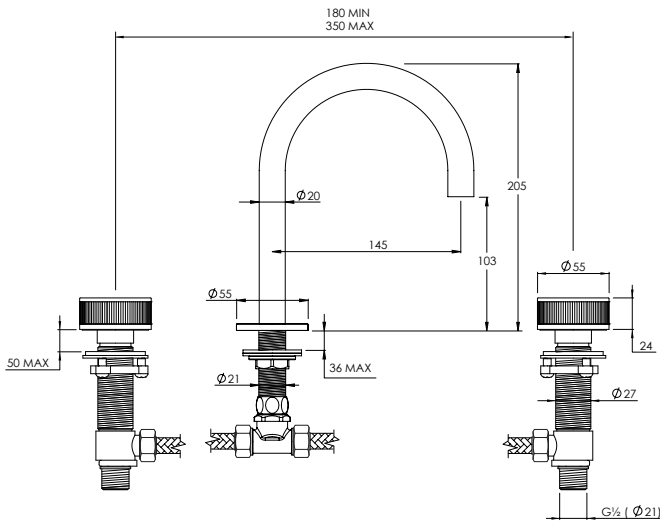

DECCA FLOW RATES & DIMENSIONS

DECCA DC1006

3TH DECK MOUNTED BASIN MIXER ROUND SPOUT

Water pressure BAR	0.5	1.0	2.0	3.0	4.0	5.0
Outlets LITRES/MIN	5.7	7.8	11.4	13.9	16.1	18.1