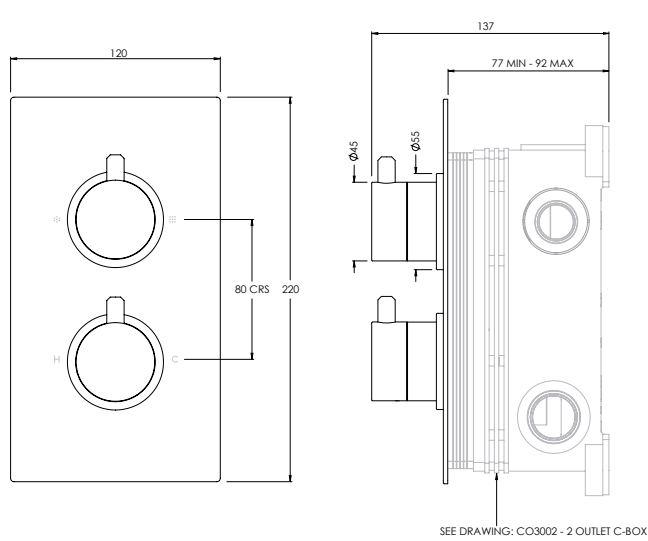

*** separate rough **CO3101** required for 2 outlet shower valve with handset

DOMO FLOW RATES & DIMENSIONS

SEE DRAWING: CO3001 - 1 OUTLET C-BOX

SEE DRAWING: CO3002 - 2 OUTLET C-BOX

DOMO DO3001

CONCEALED SHOWER VALVE TRIMSET 1 OUTLET						
Water pressure BAR	0.5	1.0	2.0	3.0	4.0	5.0
Outlets LITRES/MIN	11.1	16.4	23.4	29.3	33.0	37.2