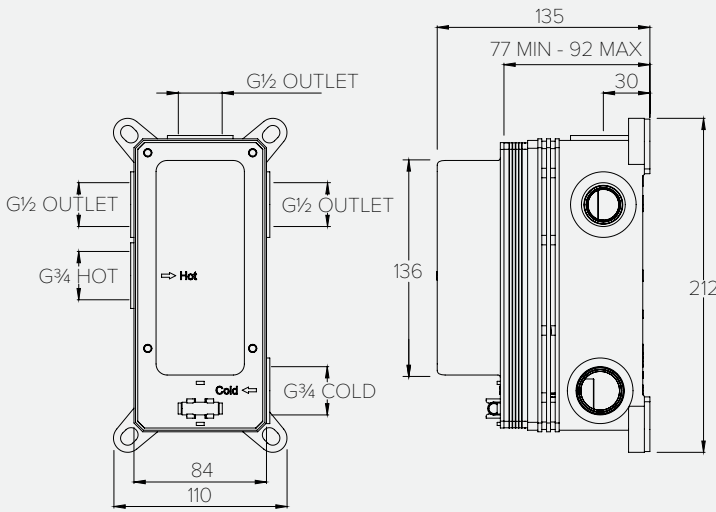

3 OUTLET C-BOX

C03003

Water pressure BAR	0.5	1.0	2.0	3.0	4.0	5.0
Outlets LITRES/MIN	10.5	15.6	22.7	27.8	31.9	37.4

BASIN WASTE

C05002