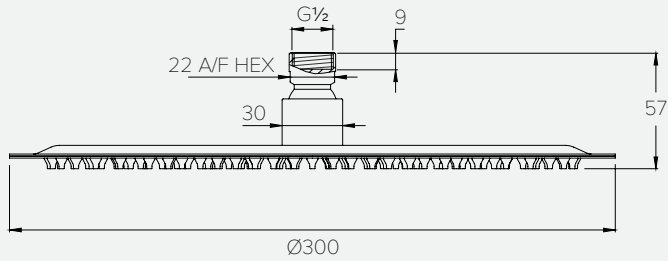

SHOWER FLOW RATES & DIMENSIONS

300mm SHOWER HEAD		CO4003			
Water pressure BAR		0.5	1.0	2.0	3.0
Ceiling Arm LITRES/MIN		21.0	28.1	39.4	48.1
Projection Arm LITRES/MIN		18.9	28.1	39.4	47.6

200mm SHOWER HEAD		CO4004					
Water pressure BAR		0.5	1.0	2.0	3.0	4.0	5.0
Ceiling Arm LITRES/MIN		15.9	20.9	29.7	36.4	41.5	45.1
Projection Arm LITRES/MIN		17.0	22.4	31.0	38.5	45.0	50.3