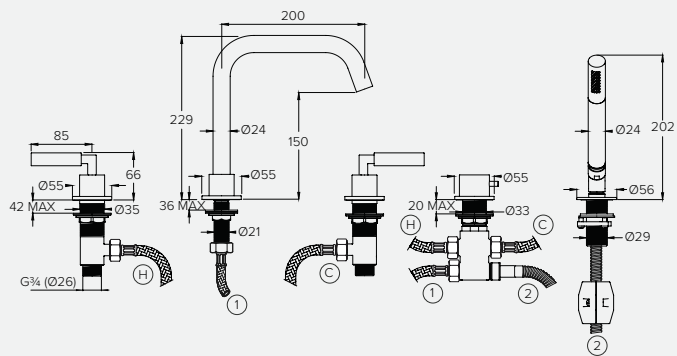

ZURICH ZU2000

5TH DECK MOUNTED SWIVEL BATH FILLER WITH PULL OUT HANDSPRAY

Water pressure BAR	0.5	1.0	2.0	3.0	4.0	5.0
Outlet (Spout) LITRES/MIN	12.1	16.9	24.4	31.1	35.3	-
Outlet (Handshower) LITRES/MIN	4.7	6.9	10.2	13.0	15.7	18.7