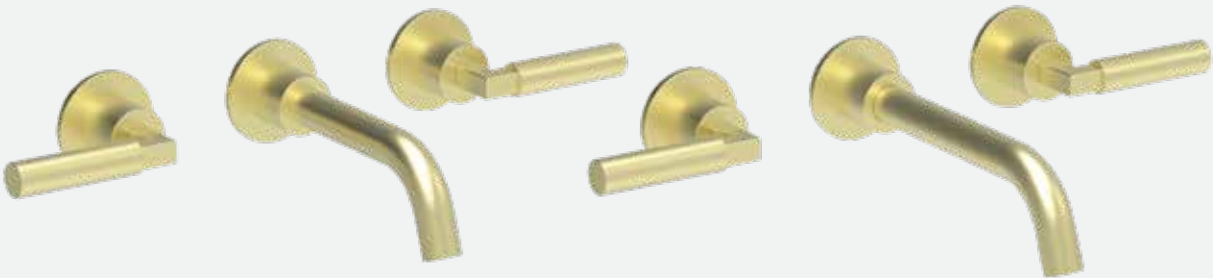

3TH Wall Mounted Basin Mixer
with Boss (165mm Spout)*

ZU1018

3TH Wall Mounted Basin Mixer
with Boss (190mm Spout)*

ZU1021

***ZU1008, 1011, 1018 & 1021 REQUIRE A SEPARATE ROUGH CO1301
TO BE ORDERED FOR INSTALLATION. SEE PAGE 102**