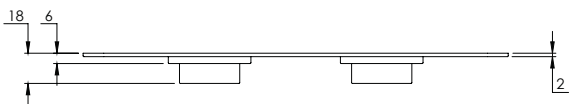

D07001

WALL HUNG TOILET BRUSH

D07009

ACCESSORIES DIMENSIONS

TOWEL RAIL ROUND

CO8001

TOWEL RAIL FLAT

CO8002