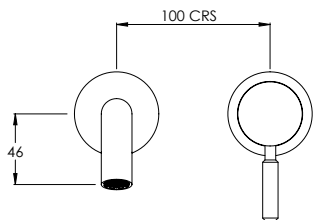

DOMO DO1007

2TH WALL MOUNTED BASIN MIXER*

Water pressure BAR	0.5	1.0	2.0	3.0	4.0	5.0
Outlets LITRES/MIN	5.5	7.6	10.9	13.3	15.5	17.4