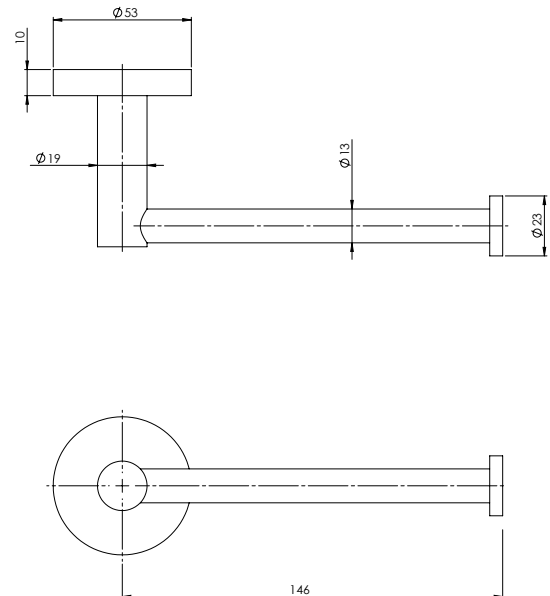

D07003

PAPER HOLDER