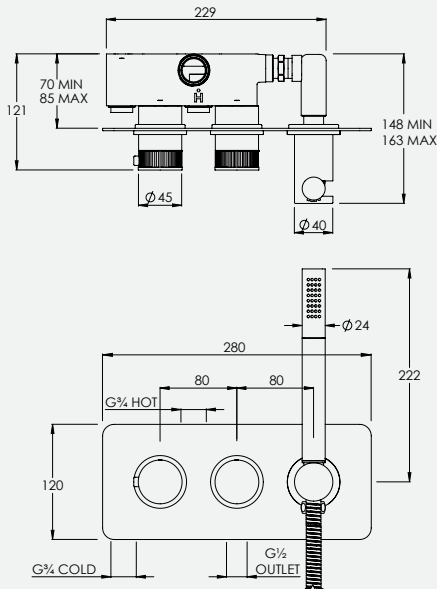

DECCA DC3101

5 HOLE DECK MOUNTED BATH FILLER WITH PULL OUT HANDSPRAY***

Water pressure BAR	0.5	1.0	2.0	3.0	4.0	5.0
Outlet LITRES/MIN	10.7	16.0	23.9	29.0	33.2	38.0
Hand Shower LITRES/MIN	9.2	10.4	16.0	19.8	-	-