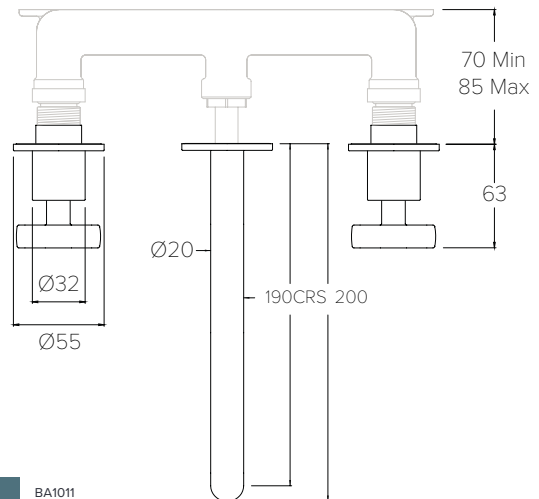

BANK BA1011

3TH WALL MOUNTED BASIN MIXER (190mm SPOUT)*

Water pressure BAR	0.5	1.0	2.0	3.0	4.0	5.0
Outlets LITRES/MIN	5.9	8.3	11.7	14.1	16.4	18.3

* separate rough **CO1301** required for 3TH wall mounted basin mixers