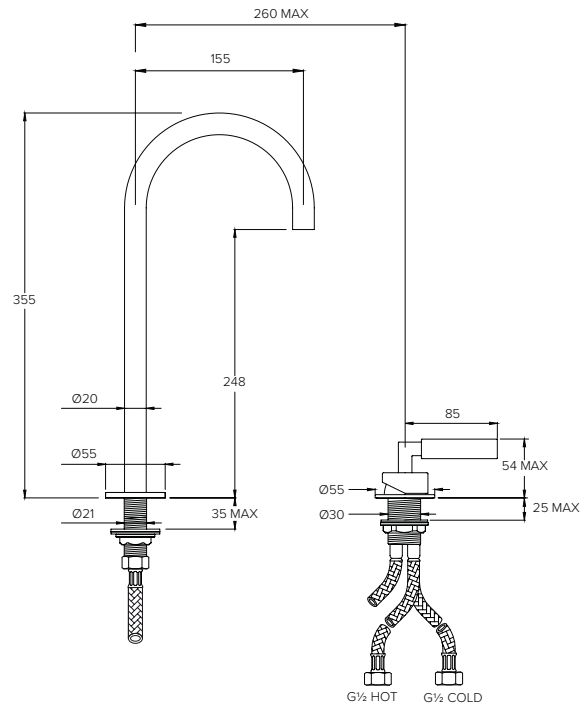

ZURICH ZU1004

2TH DECK MOUNTED BASIN MIXER TALL SPOUT

Water pressure BAR	0.5	1.0	2.0	3.0	4.0	5.0
Outlet LITRES/MIN	3.8	5.5	7.8	9.6	11.1	12.4

ZURICH FLOW RATES & DIMENSIONS

ZURICH ZU1005

3TH DECK MOUNTED BASIN MIXER ANGLED FIXED SPOUT