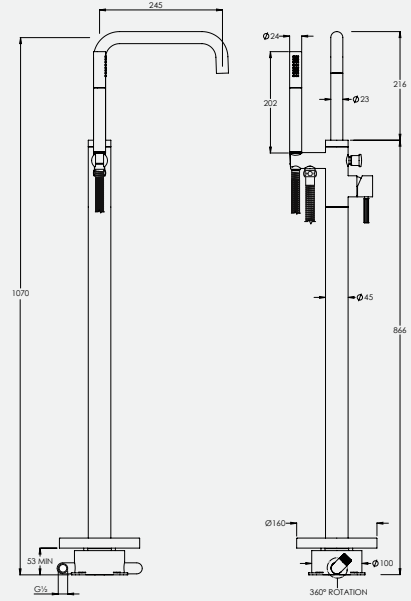

DECCA DO2001

FREESTANDING BATH SHOWER MIXER

Water pressure BAR	0.5	1.0	2.0	3.0	4.0	5.0
Spout LITRES/MIN	8.1	11.4	16.7	20.8	24.0	27.1
Hand Shower LITRES/MIN	3.8	5.9	8.8	11.2	13.3	15.2