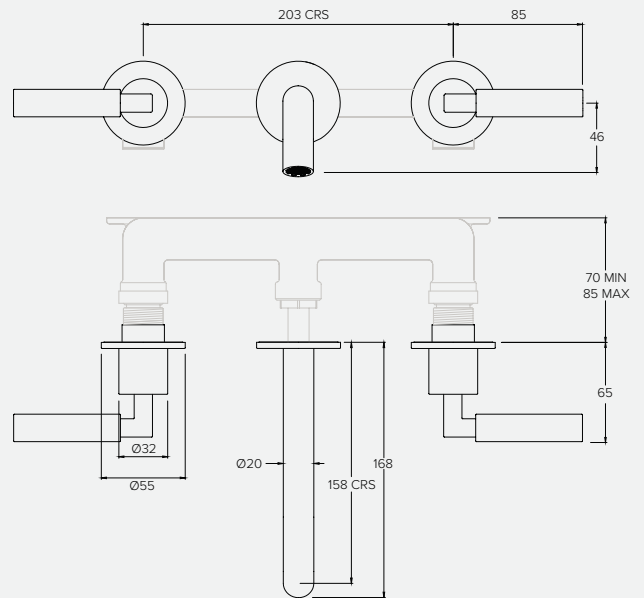

3TH DECK MOUNTED 2 HOLE BASIN MIXER ROUND FIXED SPOUT

Water pressure BAR	0.5	1.0	2.0	3.0	4.0	5.0
Outlets LITRES/MIN	5.7	7.8	11.4	13.9	16.1	18.1