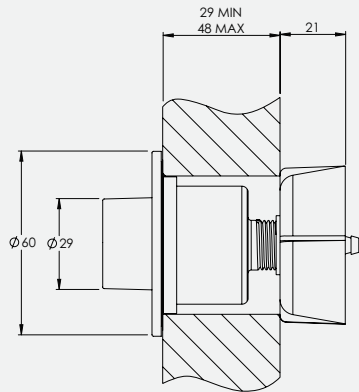

FLUSHPLATE (MAJOR/MINOR)

CO7020

FLUSHPLATE (DOTS)

CO7021

ACCESSORIES DIMENSIONS

10 - 29mm FURNITURE

29 - 48mm FURNITURE

CONCEALED CISTERN