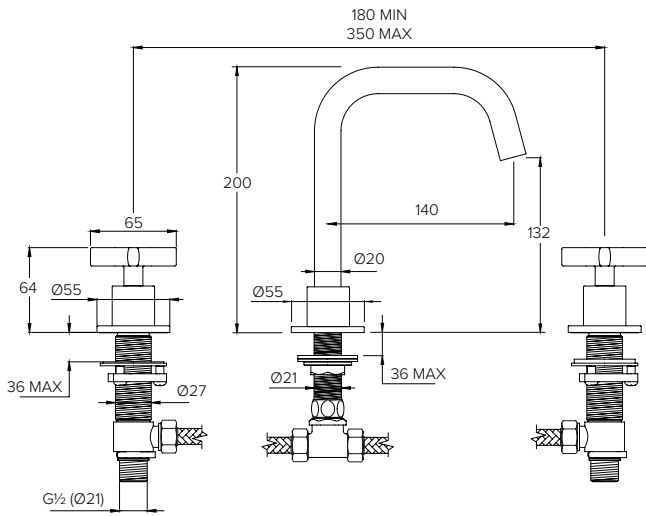

BASIN WASTE

C05002

BASIN BOTTLE TRAP

C05004

BATH OVERFLOW FILLER

C05000

Water pressure BAR	0.5	1.0	2.0	3.0	4.0	5.0
Outlets LITRES/MIN	18.6	26.1	36.6	41.4	44.3	49.6

BANK FLOW RATES & DIMENSIONS