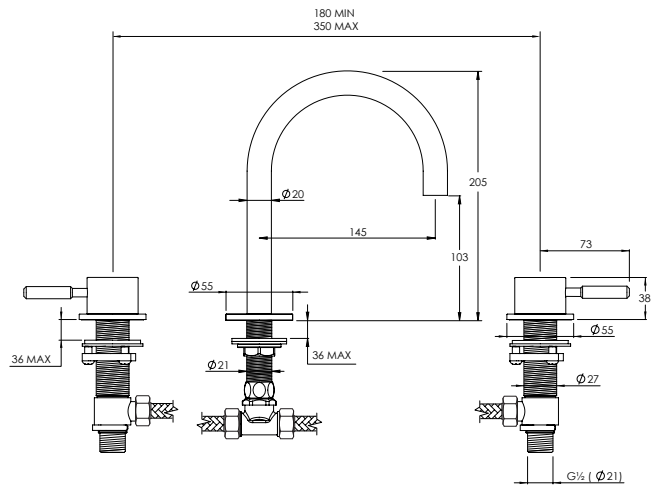

DOMO DO1006

3TH DECK MOUNTED BASIN MIXER ROUND FIXED SPOUT

Water pressure BAR	0.5	1.0	2.0	3.0	4.0	5.0
Outlets LITRES/MIN	5.7	7.8	11.4	13.9	16.1	18.1