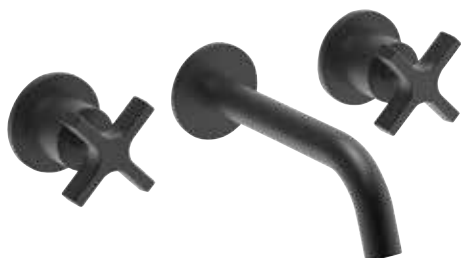

3TH Deck Mounted Basin Mixer Round Fixed Spout

BA1006

3TH Deck Mounted Basin Mixer Angled Swivel Spout

BA1015

3TH Deck Mounted Basin Mixer Round Swivel Spout

BA1016

3TH Wall Mounted Basin Mixer
(165mm Spout)*