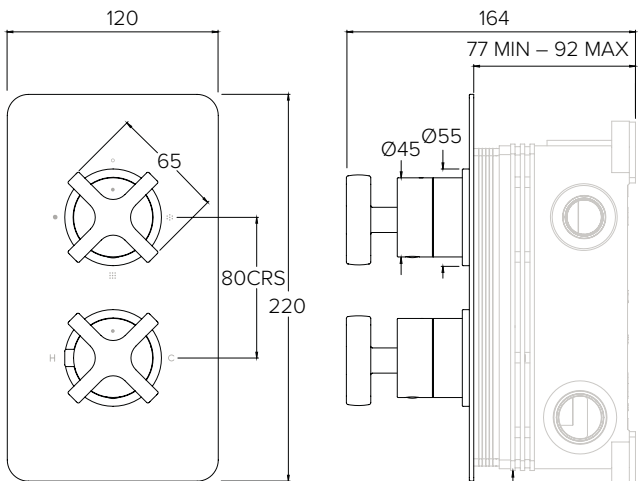

SEE DRAWING CO3003 – 3 OUTLET C-BOX

BANK BA3003

**CONCEALED SHOWER VALVE TRIMSET
3 OUTLET**

Water pressure BAR	0.5	1.0	2.0	3.0	4.0	5.0
Outlets LITRES/MIN	10.5	15.6	22.7	27.8	31.9	37.4