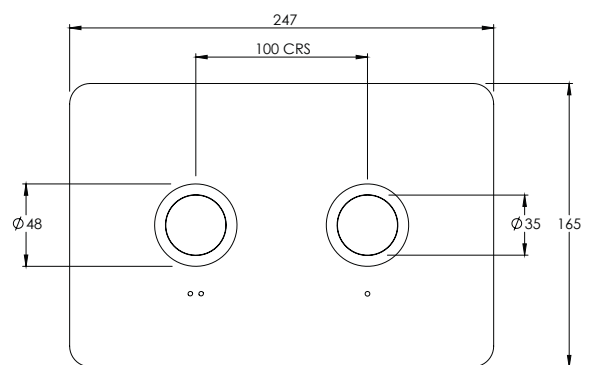

D07001

WALL HUNG TOILET BRUSH

D07009

ACCESSORIES DIMENSIONS

TOWEL RAIL ROUND

CO8001

TOWEL RAIL FLAT

CO8002