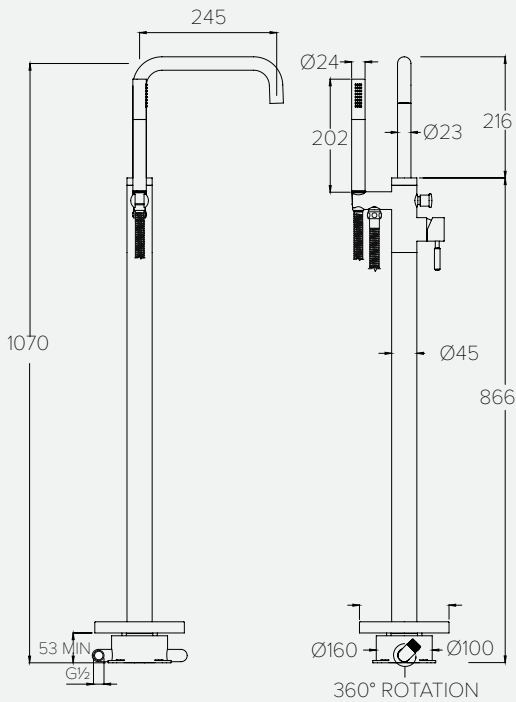

DOMO DO2001

FREESTANDING BATH SHOWER MIXER

Water pressure BAR	0.5	1.0	2.0	3.0	4.0	5.0
Spout LITRES/MIN	8.1	11.4	16.7	20.8	24.0	27.1
Hand Shower LITRES/MIN	3.8	5.9	8.8	11.2	13.3	15.2