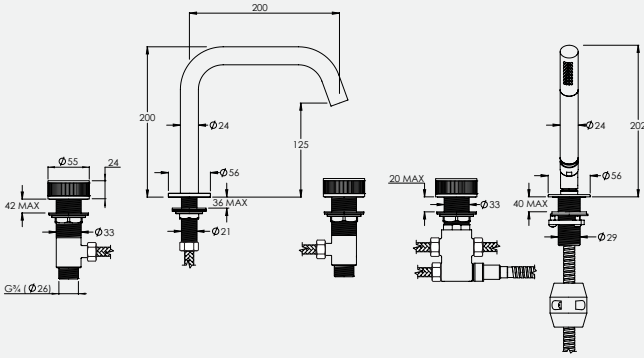

DECCA FLOW RATES & DIMENSIONS

DECCA DC2000

5 HOLE DECK MOUNTED BATH FILLER WITH PULL OUT HANDSPRAY

Water pressure BAR	0.5	1.0	2.0	3.0	4.0	5.0
Spout LITRES/MIN	12.1	16.9	24.4	31.1	35.3	-
Hand Shower LITRES/MIN	4.7	6.9	10.2	13.0	15.7	18.7