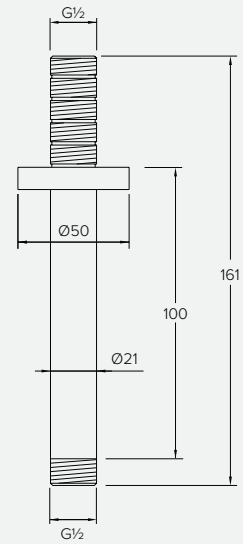

300mm CEILING ARM		CO4005	

100mm CEILING ARM		CO4007