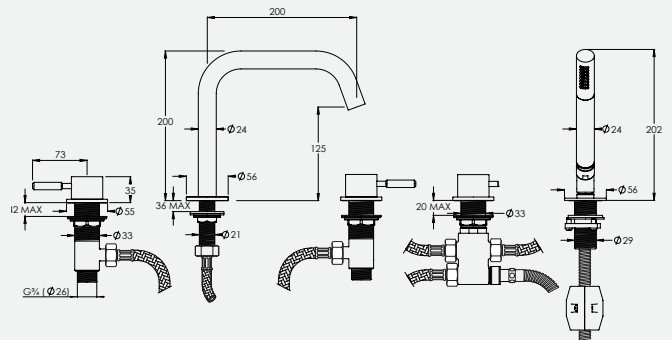

DOMO DO2000

5TH DECK MOUNTED BATH FILLER WITH PULL OUT HANDSPRAY

Water pressure BAR	0.5	1.0	2.0	3.0	4.0	5.0
Spout LITRES/MIN	12.1	16.9	24.4	31.1	35.3	-
Hand Shower LITRES/MIN	4.7	6.9	10.2	13.0	15.7	18.7