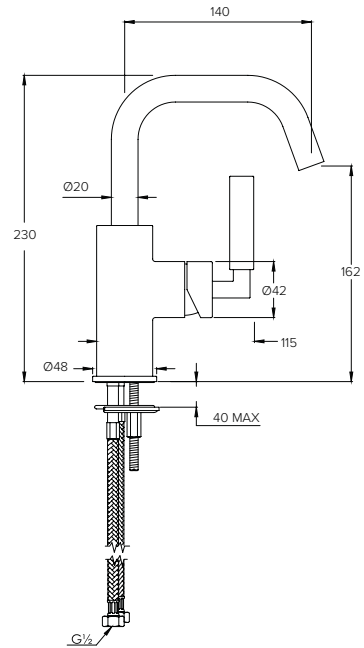

* separate rough **CO3101** required for 3TH wall mounted basin mixers

ZURICH FLOW RATES & DIMENSIONS

ZURICH ZU1000

DECK MOUNTED MONO BASIN MIXER

Water pressure BAR	0.5	1.0	2.0	3.0	4.0	5.0
Outlets LITRES/MIN	5.2	7.3	10.3	12.7	14.6	16.5