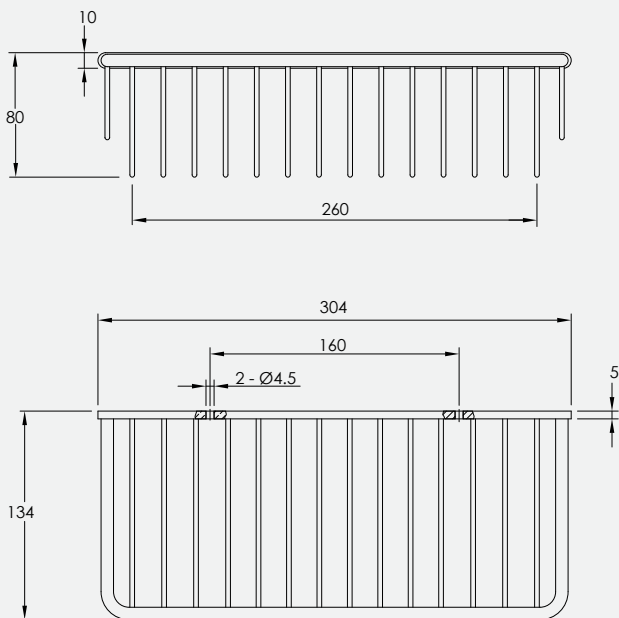

ACCESSORIES DIMENSIONS

TUMBLER HOLDER

D07008

TRIANGULAR SOAP BASKET

D07007

RECTANGULAR SOAP BASKET

D07004

FREESTANDING TOILET BRUSH