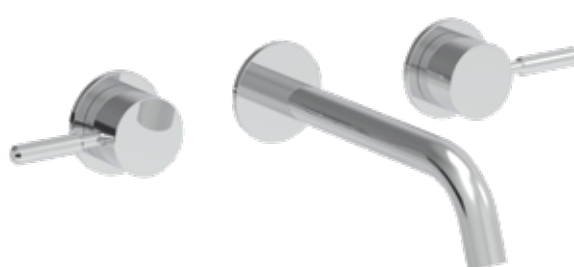

3TH Wall Mounted
Basin Mixer (190mm Spout)**

DO1011