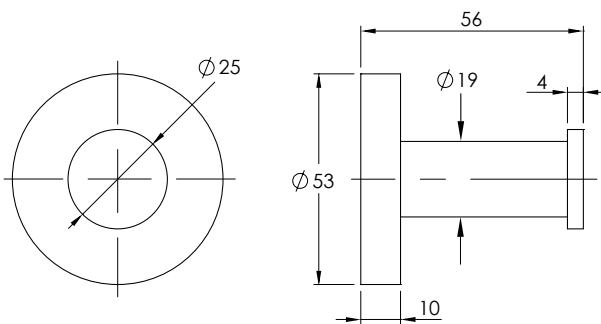

ACCESSORIES DIMENSIONS

TOWEL BAR 18"

D07005

TOWEL RING

D07006

ROBE HOOK

D07003

PAPER HOLDER

D07002