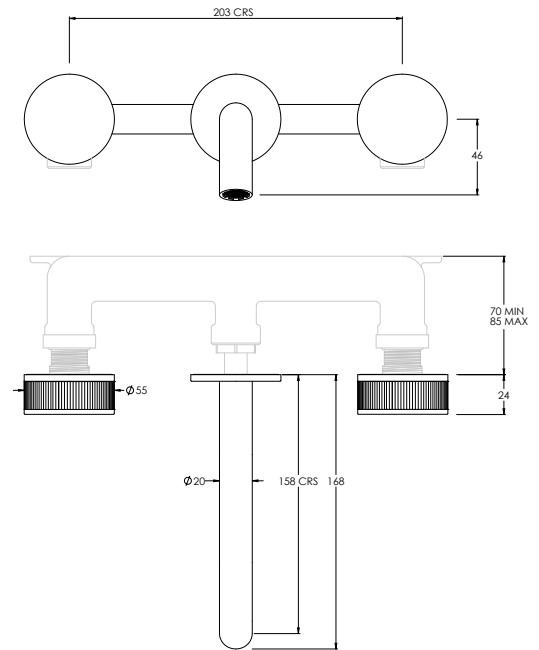

DECCA DC1008

3TH WALL MOUNTED BASIN MIXER (165mm SPOUT)**

Water pressure BAR	0.5	1.0	2.0	3.0	4.0	5.0
Outlets LITRES/MIN	5.9	8.3	11.7	14.1	16.4	18.3

* separate rough **CO1201** required for 2TH wall mounted basin mixers

** separate rough **CO1301** required for 3TH wall mounted basin mixers