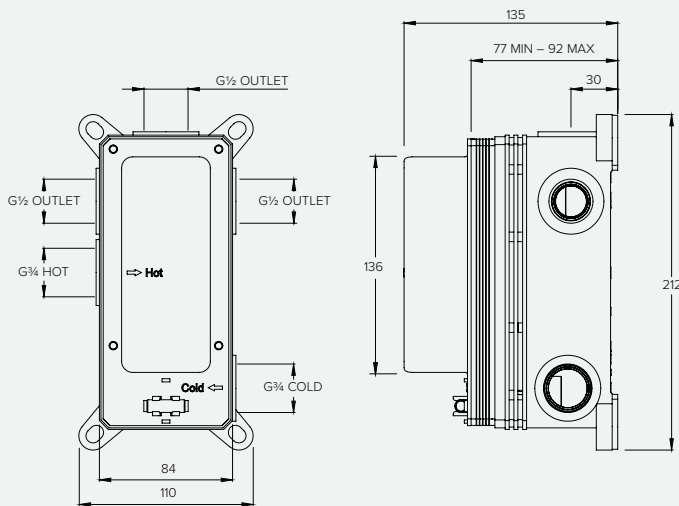

2 OUTLET C-BOX

Water pressure BAR	0.5	1.0	2.0	3.0	4.0	5.0
Outlets LITRES/MIN	10.7	16.0	23.9	29.0	33.2	38.0

BANK CO3003