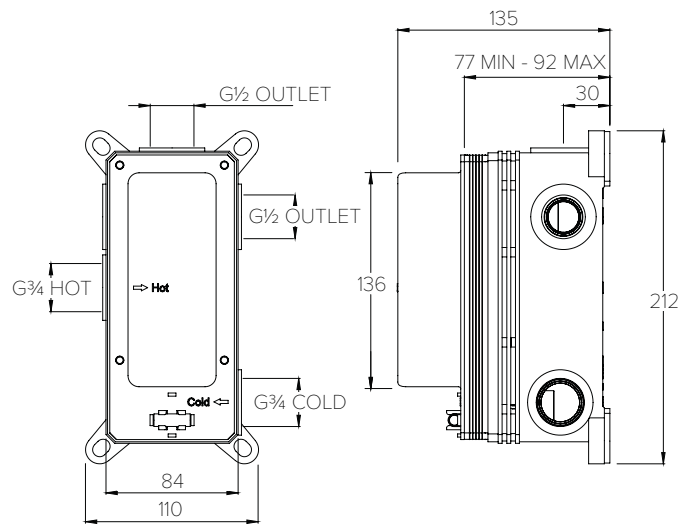

1 OUTLET C-BOX						
Water pressure BAR	0.5	1.0	2.0	3.0	4.0	5.0
Outlets LITRES/MIN	11.1	16.4	23.4	29.3	33.0	37.2

2 OUTLET C-BOX						
Water pressure BAR	0.5	1.0	2.0	3.0	4.0	5.0
Outlets LITRES/MIN	10.7	16.0	23.9	29.0	33.2	38.0