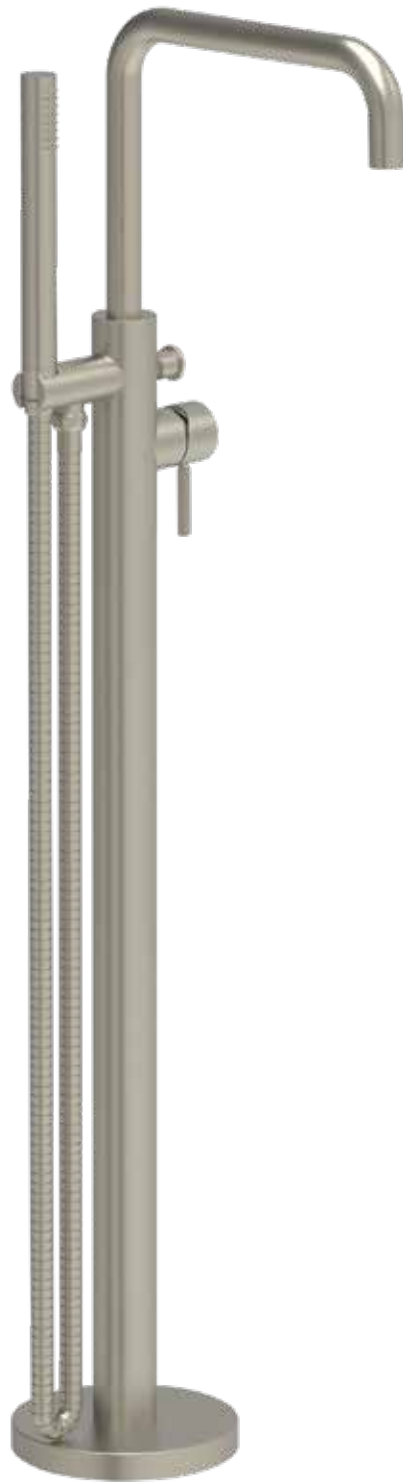

Freestanding Bath Shower Mixer

DO2001