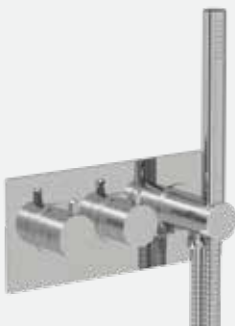

DO3101 2 Outlet Shower Valve with Handspray

DO3101CP