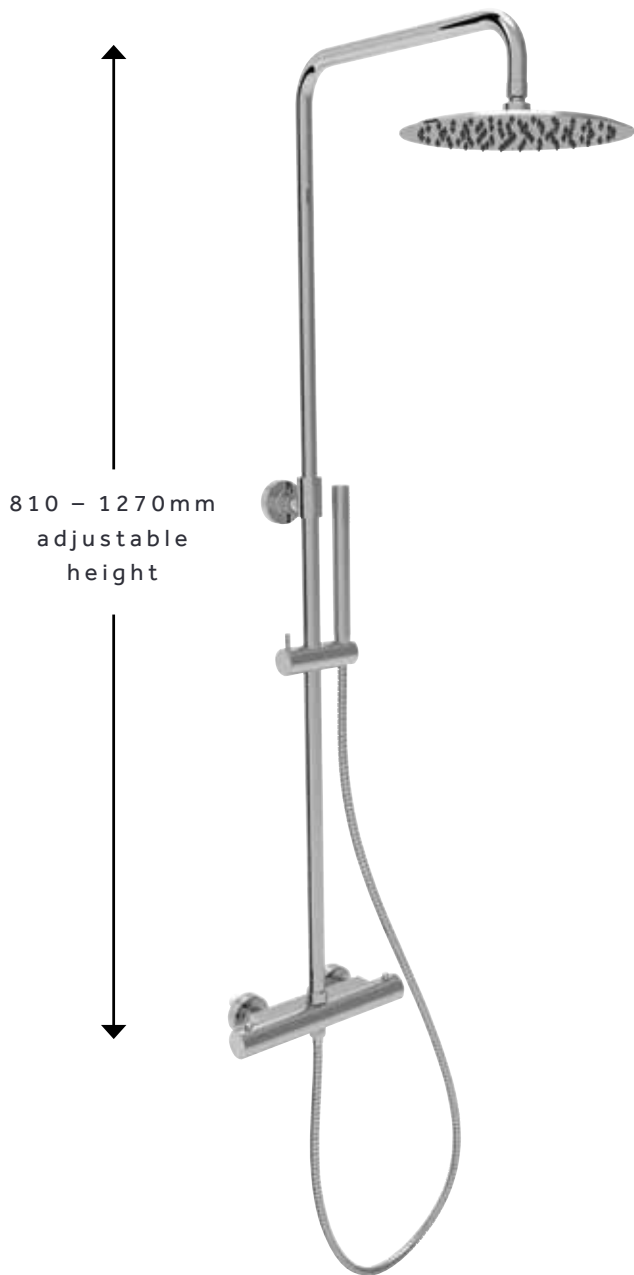

CP Chrome

BN Brushed Nickel

BB Brushed Brass

GM Gunmetal

SHOWER & BATH COMPONENTS

810 – 1270mm
adjustable
height

Multifunction shower system
with 250mm fixed head &
slide rail

CO3000

The C-Box is designed to allow easy installation of a shower valve within a wall. The box can be secured either to the back of the recess or to the front plasterboard at depths from 77mm – 92mm. The built-in spirit level on the dust cover ensures the valve is installed level.