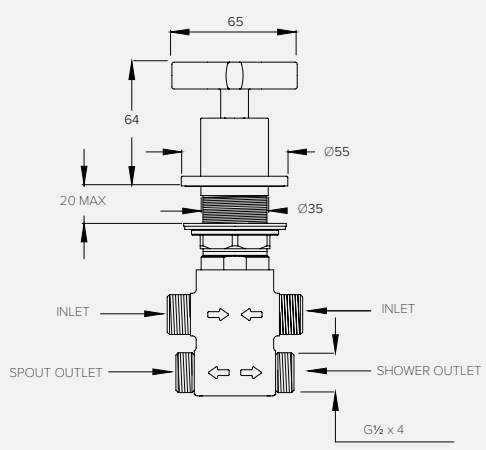

BANK BA2113

DECK MOUNTED 2-WAY DIVERTER						
Water pressure BAR	0.5	1.0	2.0	3.0	4.0	5.0
Outlet 1 LITRES/MIN	18.2	24.7	34.7	43	49.5	55.5
Outlet 2 LITRES/MIN	13.9	20.2	28.3	35.1	40.9	45.9