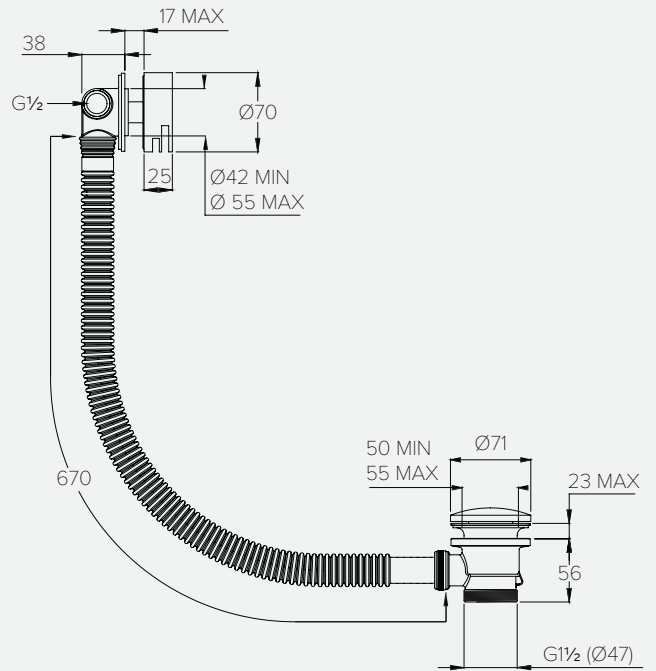

BASIN BOTTLE TRAP

C05004

BATH OVERFLOW FILLER

C05000

Water pressure BAR	0.5	1.0	2.0	3.0	4.0	5.0
Outlets LITRES/MIN	18.6	26.1	36.6	41.4	44.3	49.6