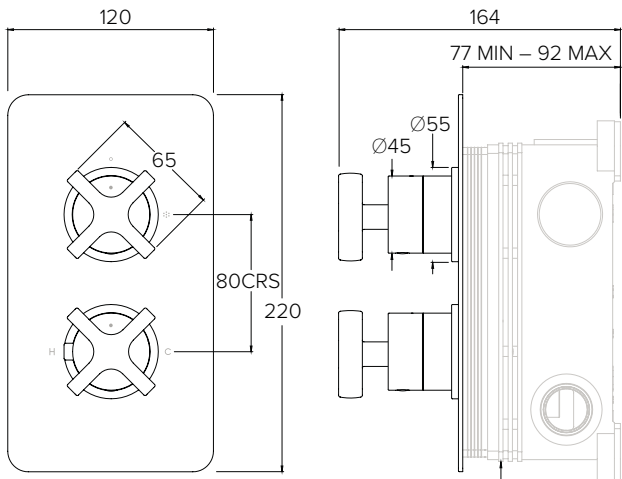

BANK FLOW RATES & DIMENSIONS

SEE DRAWING CO3001 – 1 OUTLET C-BOX