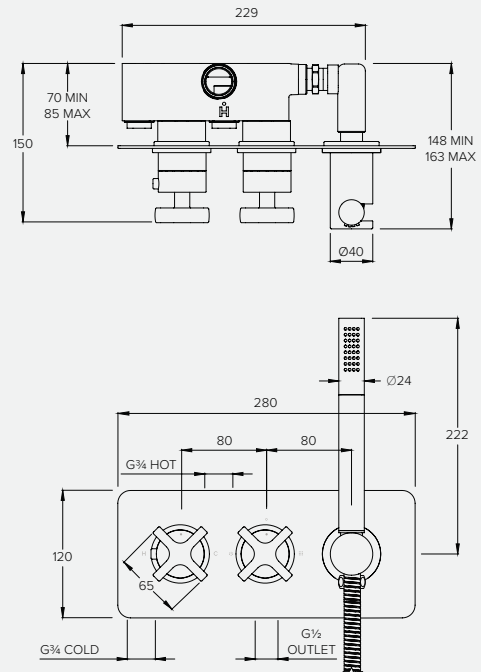

BANK BA3101

2 OUTLET C-BOX

Water pressure BAR	0.5	1.0	2.0	3.0	4.0	5.0
Outlets LITRES/MIN	10.7	16.0	23.9	29.0	33.2	38.0

BANK CO3003