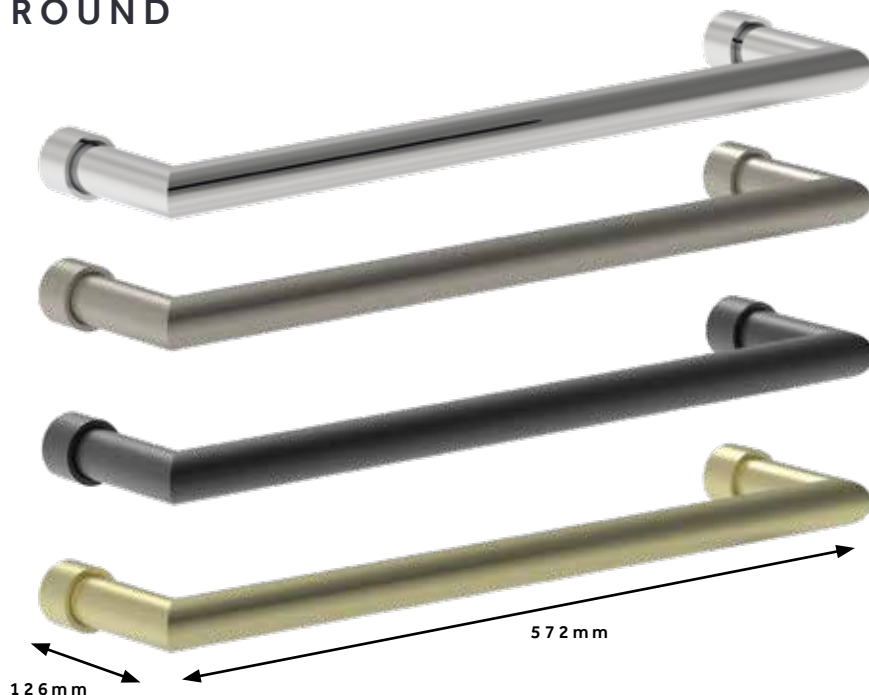

ACCESSORIES

FLOATING ELECTRIC TOWEL RAILS

IPX6 RATED | FOR USE IN ZONES 1-3 | 15W | 230V - 50HZ | SUPPLIED WITH 3M LONG FLEX

ROUND

Round Towel Rail (per rail)

CO8001