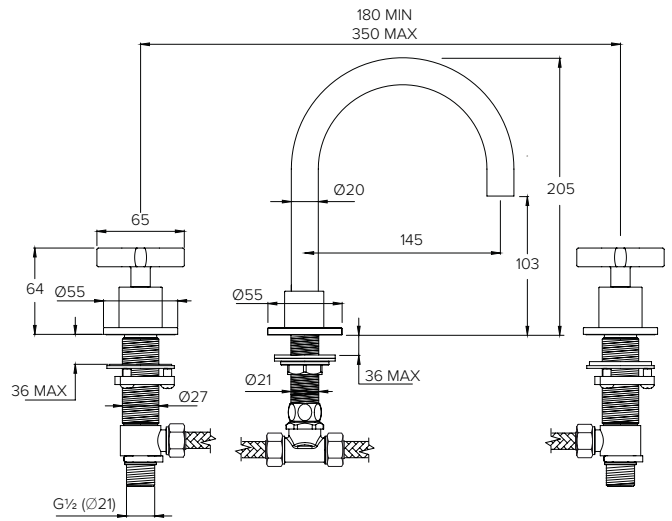

BANK BA1006

3TH DECK MOUNTED BASIN WITH ROUND FIXED SPOUT

Water pressure BAR	0.5	1.0	2.0	3.0	4.0	5.0
Outlets LITRES/MIN	5.7	7.8	11.4	13.9	16.1	18.1