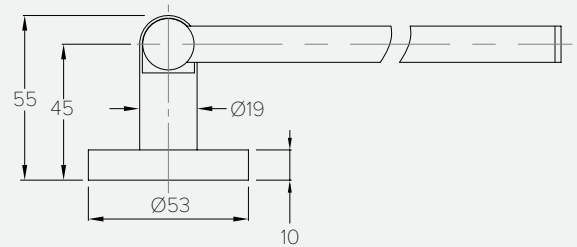

ACCESSORIES DIMENSIONS

PULL OUT HANDSHOWER, HOSE & HOLSTER

C05003

Water pressure BAR	0.5	1.0	2.0	3.0	4.0	5.0
Outlets LITRES/MIN	4.7	6.9	10.2	13.0	15.7	18.7

DOUBLE SWIVEL TOWEL BARS

D07000

ACCESSORIES DIMENSIONS