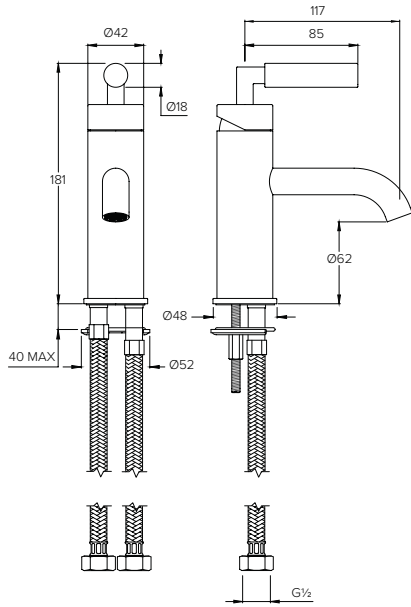

ZURICH FLOW RATES & DIMENSIONS

ZURICH ZU1000

DECK MOUNTED MONO BASIN MIXER

Water pressure BAR	0.5	1.0	2.0	3.0	4.0	5.0
Outlets LITRES/MIN	5.2	7.3	10.3	12.7	14.6	16.5