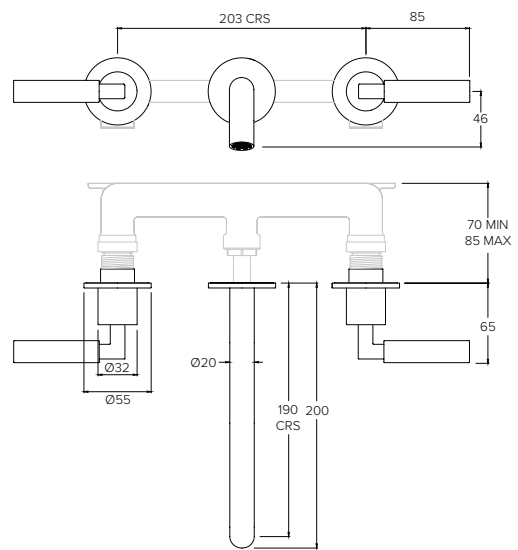

ZURICH ZU1011

ZURICH FLOW RATES & DIMENSIONS