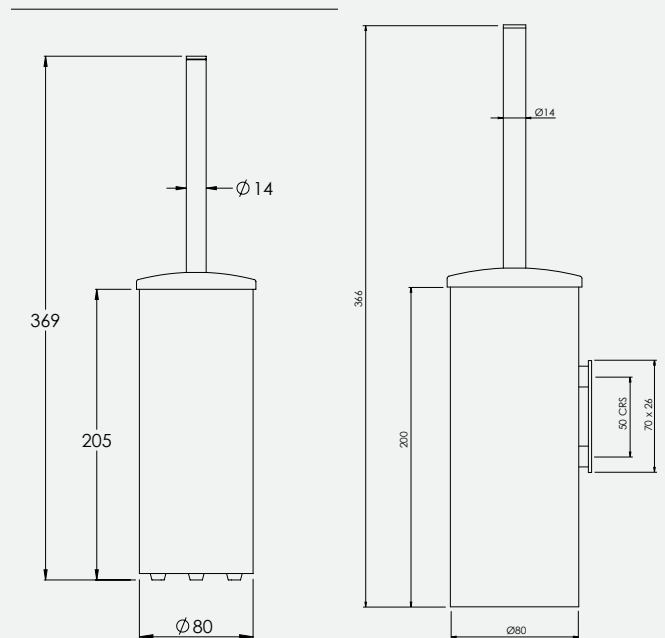

ACCESSORIES DIMENSIONS

TUMBLER HOLDER

D07008

TRIANGULAR SOAP BASKET

D07007

RECTANGULAR SOAP BASKET

D07004

FREESTANDING TOILET BRUSH