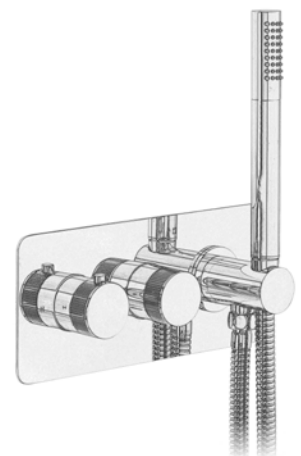

When choosing a wall mounted basin mixer it is important to check your basin is compatible and that the spout projection is sufficient.

2 TAP HOLE (2TH)

The two hole basin mixer allows you to select the perfect temperature with one hand. The lever is always on the right hand side.

BAR MIXER SYSTEM

The multifunction shower bar mixer comes with a fixed head but its height can be adjusted to suit your bathroom.

Separate handshower offers choice of overhead or handheld.

Fixed shower heads can be wall or ceiling mounted with varying size showerheads.

1, 2 OR 3 OUTLET

Our shower valves can control up to three separate showering elements from one valve.

2 OUTLET WITH HANDSHOWER

C-BOX

FOR SHOWER VALVES

The C-box is designed to allow easy installation of a shower valve within a wall. The box can be secured either to the back of the recess or to the front plasterboard at depths from 77mm – 92mm. The built in spirit level on the dust cover ensures the valve is installed level.

BATH FILLERS

BATH OVERFLOW FILLER

The bath overflow filler fills the bath from the overflow – ensuring the most minimal of designs and no brassware mounted to the sides of the bath.

5 HOLE BATH FILLER (5TH)