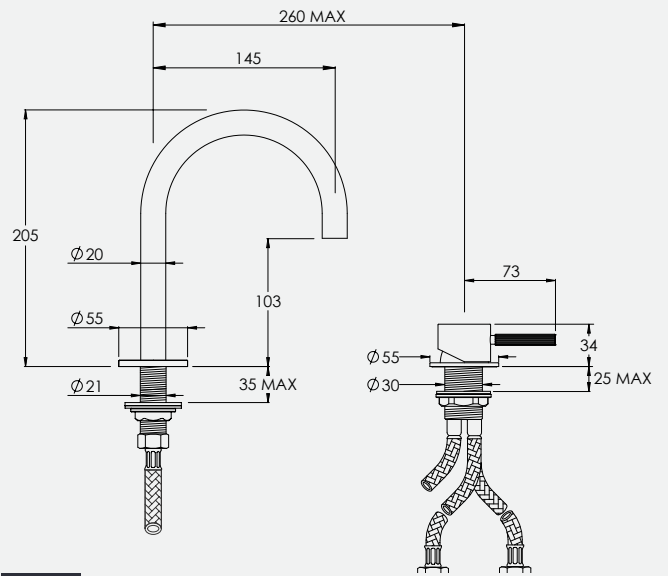

DECCA DC1000

DECK MOUNTED MONO BASIN MIXER						
Water pressure BAR	0.5	1.0	2.0	3.0	4.0	5.0
Outlets LITRES/MIN	5.2	7.3	10.3	12.7	14.6	16.5

DECCA DC1001

DECK MOUNTED MONO BASIN MIXER WITH SWIVEL SPOUT

Water pressure BAR	0.5	1.0	2.0	3.0	4.0	5.0
Outlets LITRES/MIN	8.3	11.7	16.5	20.1	22.8	24.8