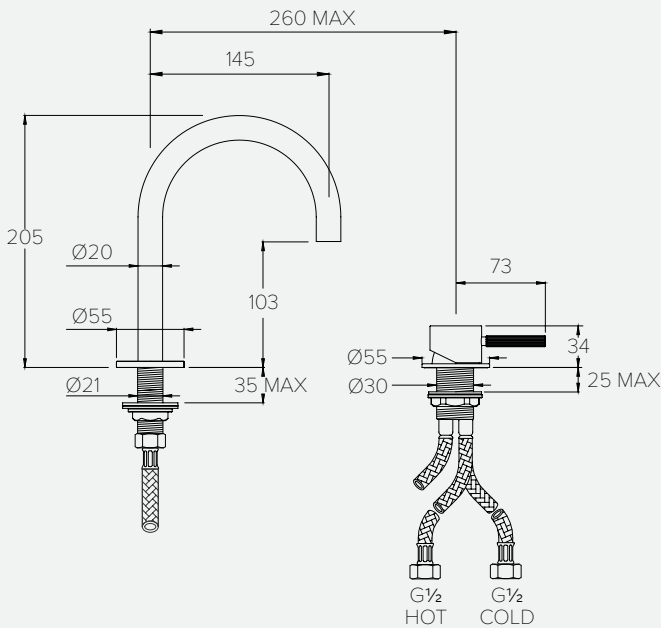

DOMO DO1003

2TH DECK MOUNTED BASIN MIXER FIXED SPOUT

Water pressure BAR	0.5	1.0	2.0	3.0	4.0	5.0
Outlets LITRES/MIN	3.9	5.4	7.7	9.4	11.0	12.4