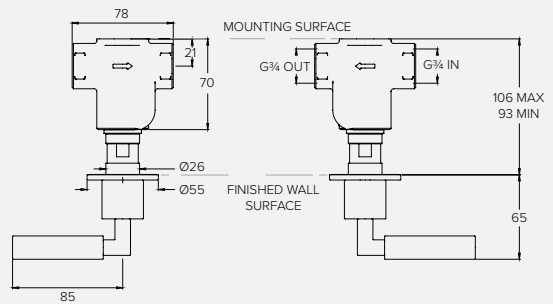

ZURICH ZU2004

3TH WALL MOUNTED ON/OFF VALVES

** separate rough **CO1301** required for 3TH wall mounted basin mixers