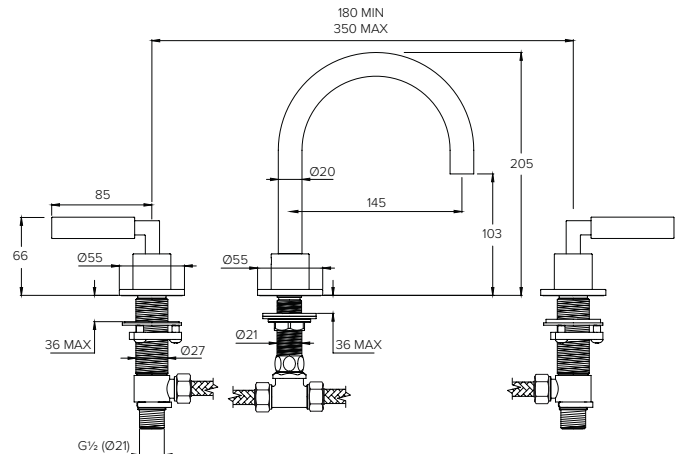

3TH WALL MOUNTED BASIN MIXER (190mm SPOUT)**

Water pressure BAR	0.5	1.0	2.0	3.0	4.0	5.0
Outlets LITRES/MIN	5.9	8.3	11.7	14.1	16.4	18.3

ZURICH ZU1015