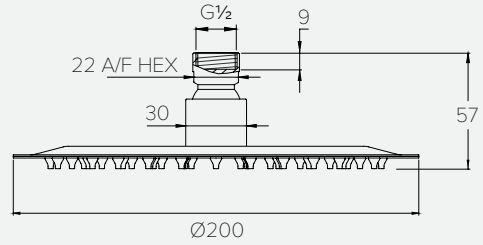

SHOWER FLOW RATES & DIMENSIONS

300mm SHOWER HEAD		CO4003			
Water pressure BAR		0.5	1.0	2.0	3.0
Ceiling Arm LITRES/MIN		21.0	28.1	39.4	48.1
Projection Arm LITRES/MIN		18.9	28.1	39.4	47.6

200mm SHOWER HEAD		CO4004					
Water pressure BAR		0.5	1.0	2.0	3.0	4.0	5.0
Ceiling Arm LITRES/MIN		15.9	20.9	29.7	36.4	41.5	45.1
Projection Arm LITRES/MIN		17.0	22.4	31.0	38.5	45.0	50.3