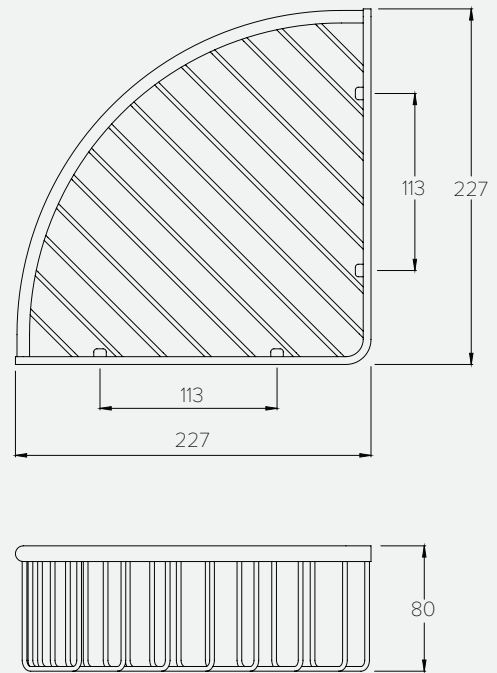

TRIANGULAR SOAP BASKET

D07007