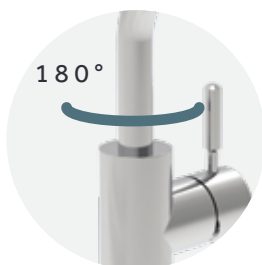

FIXED OR SWIVEL?

Fixed or swivel spouts are available across some of our basin and bath mixers. The swivel option allows you to move the spout up to 180°.

WALL MOUNTED

Wall mounted basin mixers are mounted to the wall to give a streamlined, minimalist look.

When choosing a wall mounted basin mixer it is important to check your basin is compatible and that the spout projection is sufficient.