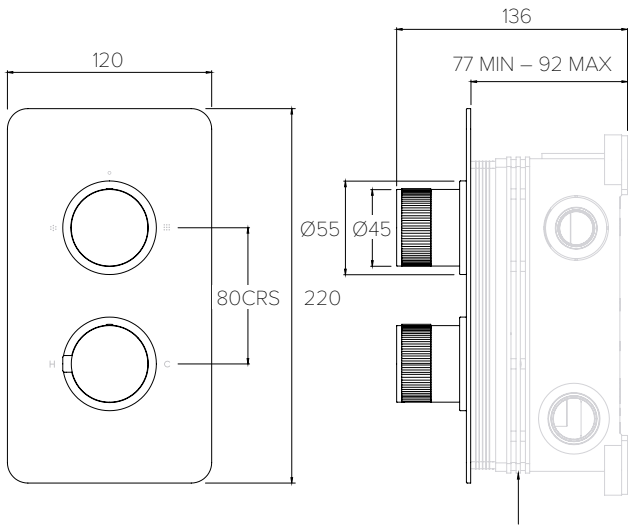

DECCA FLOW RATES & DIMENSIONS

SEE DRAWING: CO3002 – 2 OUTLET C-BOX

SEE DRAWING: CO3002 – 2 OUTLET C-BOX

DECCA DC3002

CONCEALED SHOWER VALVE TRIMSET 2 OUTLET						
Water pressure BAR	0.5	1.0	2.0	3.0	4.0	5.0
Outlets LITRES/MIN	10.7	16.0	23.9	29.0	33.2	38.0