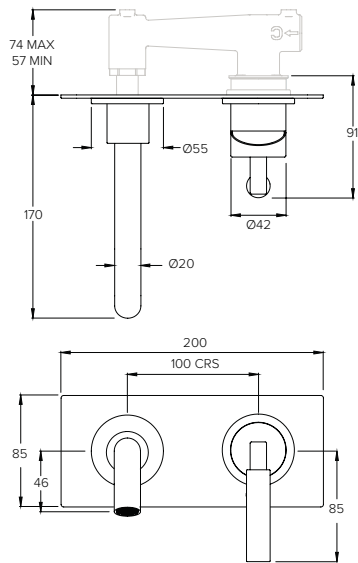

ZURICH FLOW RATES & DIMENSIONS

ZURICH ZU1009