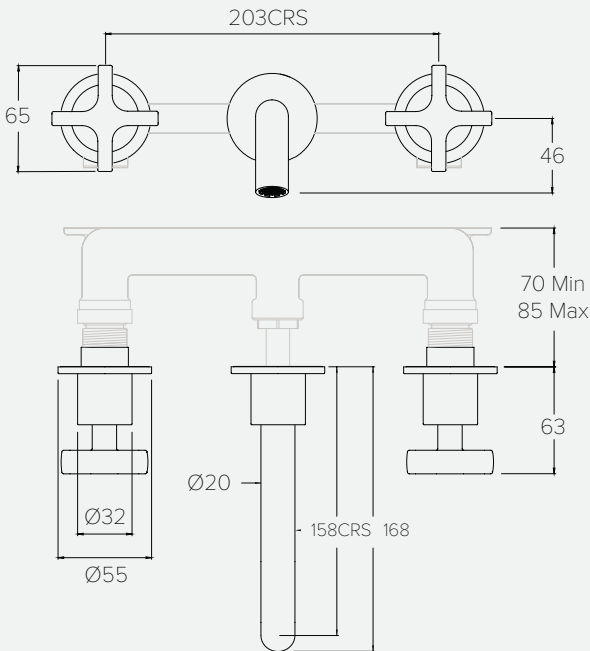

BANK BA1018

3TH WALL MOUNTED BASIN MIXER (165mm SPOUT)*

Water pressure BAR	0.5	1.0	2.0	3.0	4.0	5.0
Outlets LITRES/MIN	5.9	8.3	11.7	14.1	16.4	18.3