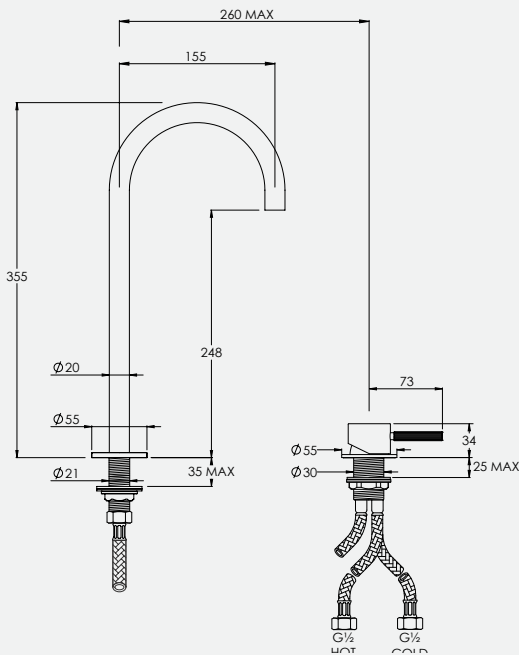

DECCA DC1004

2TH DECK MOUNTED BASIN MIXER TALL FIXED SPOUT

Water pressure BAR	0.5	1.0	2.0	3.0	4.0	5.0
Outlets LITRES/MIN	3.8	5.5	7.8	9.6	11.1	12.4