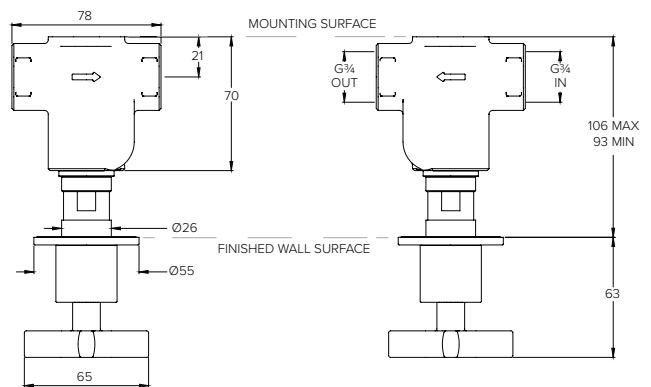

5TH DECK MOUNTED SWIVEL BATH FILLER WITH PULL OUT HANDSPRAY

Water pressure BAR	0.5	1.0	2.0	3.0	4.0	5.0
Outlet Spout LITRES/MIN	12.1	16.9	24.4	31.1	35.3	-
Outlet Handshower LITRES/MIN	4.7	6.9	10.2	13.0	15.7	18.7

BANK BA2002

WALL MOUNTED BATH SPOUT WITH BOSS TRIM

Water pressure BAR	0.5	1.0	2.0	3.0	4.0	5.0
Outlets LITRES/MIN	11.8	19.9	28.2	35.2	40.8	45.0

BANK BA2002