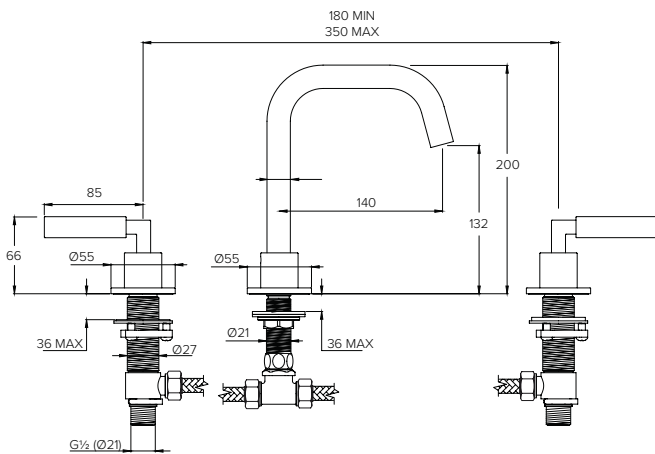

3TH WALL MOUNTED BASIN MIXER (190mm SPOUT)**

Water pressure BAR	0.5	1.0	2.0	3.0	4.0	5.0
Outlets LITRES/MIN	5.9	8.3	11.7	14.1	16.4	18.3

ZURICH ZU1015