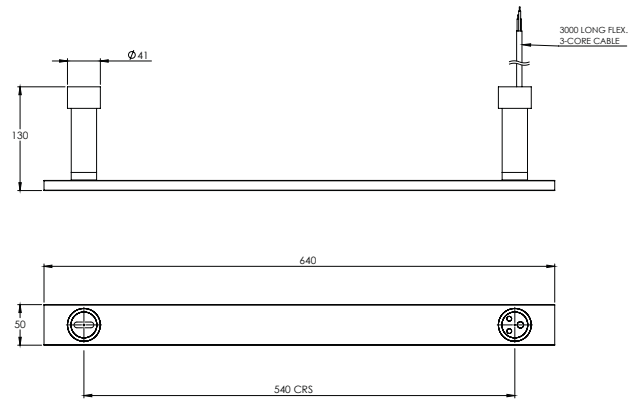

ACCESSORIES DIMENSIONS

TOWEL RAIL ROUND

CO8001

TOWEL RAIL FLAT

CO8002