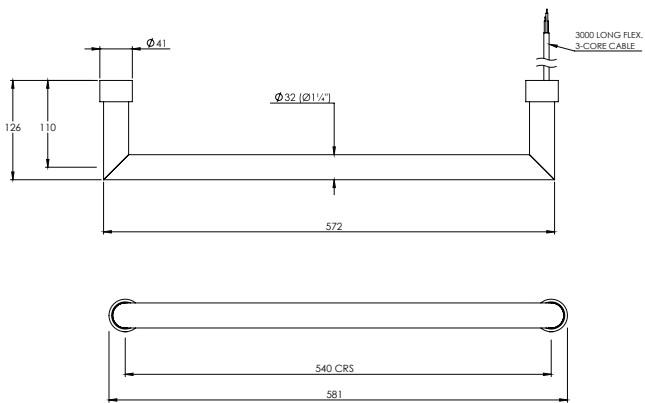

ACCESSORIES DIMENSIONS

TOWEL RAIL ROUND

CO8001

TOWEL RAIL FLAT

CO8002