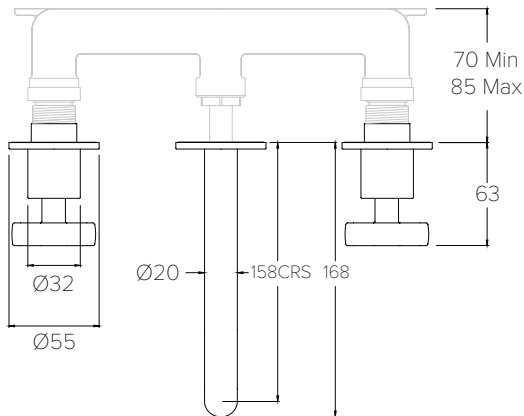

BANK BA1008

3TH WALL MOUNTED BASIN MIXER (165mm SPOUT)*

Water pressure BAR	0.5	1.0	2.0	3.0	4.0	5.0
Outlets LITRES/MIN	5.9	8.3	11.7	14.1	16.4	18.3