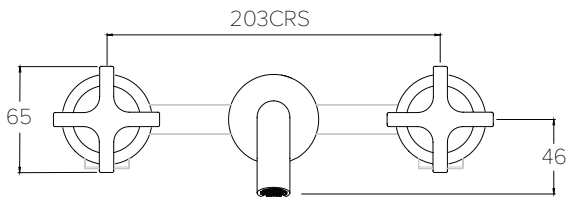

BANK BA1008

3TH WALL MOUNTED BASIN MIXER (165mm SPOUT)*

Water pressure BAR	0.5	1.0	2.0	3.0	4.0	5.0
Outlets LITRES/MIN	5.9	8.3	11.7	14.1	16.4	18.3