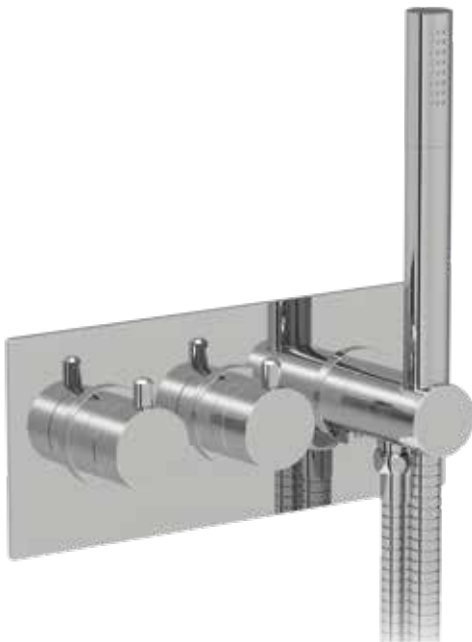

2 Outlet Shower Valve
with Handspray**

DO3101

****DO3101 REQUIRES A SEPARATE ROUGH
CO3101 TO BE ORDERED FOR INSTALLATION.
SEE PAGE 87**