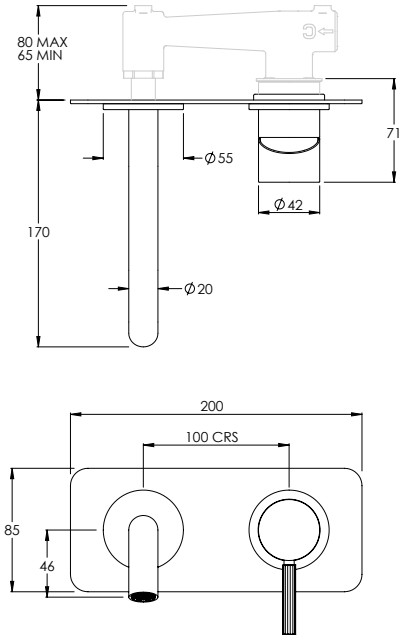

DECCA DC1009

2TH WALL MOUNTED BASIN MIXER WITH PLATE *

Water pressure BAR	0.5	1.0	2.0	3.0	4.0	5.0
Outlets LITRES/MIN	5.5	7.6	10.9	13.3	15.5	17.4