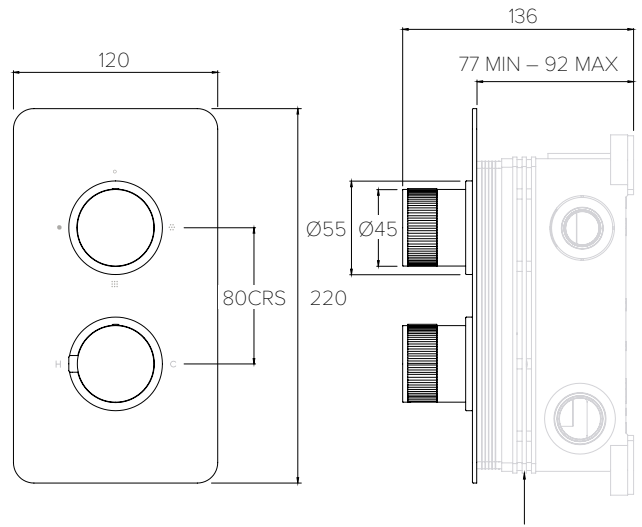

SEE DRAWING: CO3002 – 2 OUTLET C-BOX

DECCA DC3002

CONCEALED SHOWER VALVE TRIMSET 2 OUTLET						
Water pressure BAR	0.5	1.0	2.0	3.0	4.0	5.0
Outlets LITRES/MIN	10.7	16.0	23.9	29.0	33.2	38.0

DECCA DC3003

CONCEALED SHOWER VALVE TRIMSET 3 OUTLET						
Water pressure BAR	0.5	1.0	2.0	3.0	4.0	5.0
Outlets LITRES/MIN	10.5	15.6	22.7	27.8	31.9	37.4