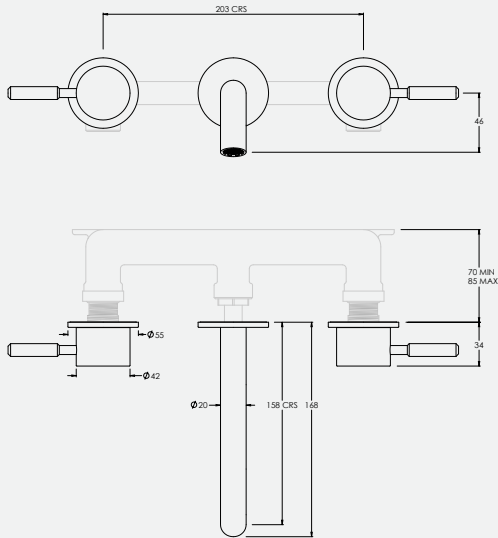

DOMO DO1008

3TH WALL MOUNTED BASIN MIXER**

Water pressure BAR	0.5	1.0	2.0	3.0	4.0	5.0
Outlets LITRES/MIN	5.9	8.3	11.7	14.1	16.4	18.3