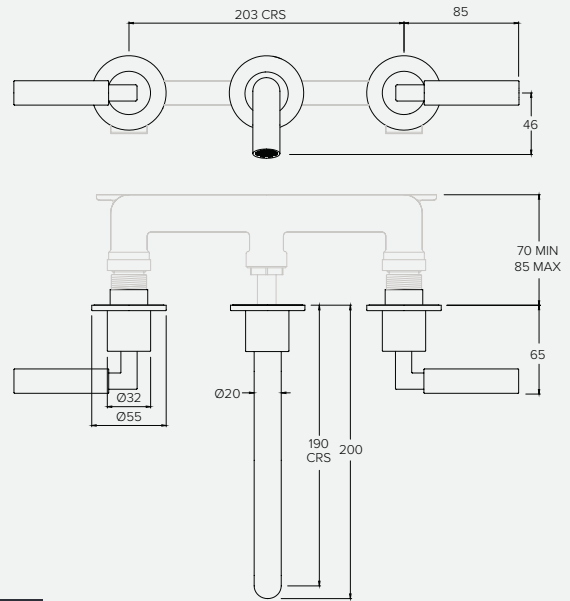

** separate rough **CO1301** required for 3TH wall mounted basin mixers

ZURICH FLOW RATES & DIMENSIONS

ZURICH ZU1018

3TH WALL MOUNTED BASIN MIXER (165mm SPOUT) WITH BOSS**

Water pressure BAR	0.5	1.0	2.0	3.0	4.0	5.0
Outlets LITRES/MIN	5.9	8.3	11.7	14.1	16.4	18.3