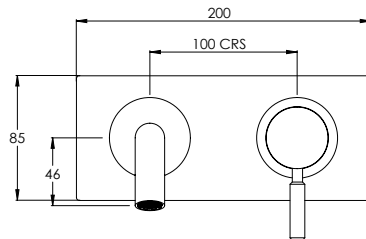

DOMO DO1009

2TH WALL MOUNTED BASIN MIXER WITH PLATE*

Water pressure BAR	0.5	1.0	2.0	3.0	4.0	5.0
Outlets LITRES/MIN	5.5	7.6	10.9	13.3	15.5	17.4

* separate rough **CO1201** required for 2TH wall mounted basin mixers