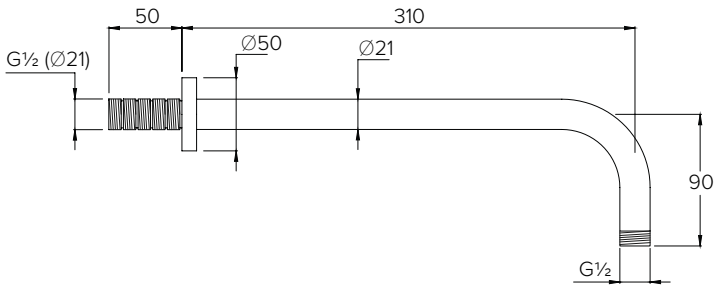

100mm CEILING ARM		CO4007	
-------------------	--	--------	--

SHOWER FLOW RATES & DIMENSIONS

300mm WALL ARM

C04006

WALL OUTLET AND MULTIFUNCTION HANDSET

C04011

RISER RAIL & PENCIL SHOWER HEAD, OUTLET, HOSE

C04012