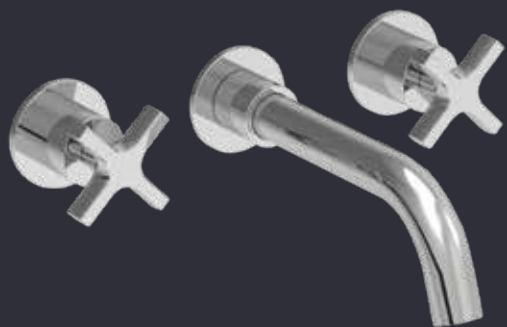

CO5003

BA2003 & BA2004
SHOWN IN GUNMETAL
SEE PAGES 45 & 46

BANK

BATH

3TH Wall Mounted Bath Filler
(190mm Spout) with Boss

BA2005

3TH Wall Mounted Bath Filler
(190mm Spout) with Boss

BA2005