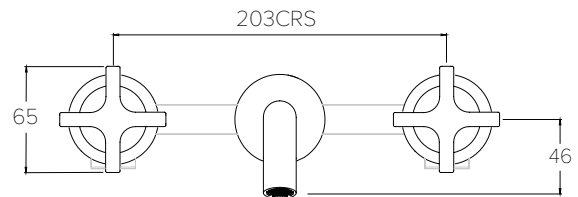

BANK BA1011

3TH WALL MOUNTED BASIN MIXER (190mm SPOUT)*

Water pressure BAR	0.5	1.0	2.0	3.0	4.0	5.0
Outlets LITRES/MIN	5.9	8.3	11.7	14.1	16.4	18.3

* separate rough **CO1301** required for 3TH wall mounted basin mixers