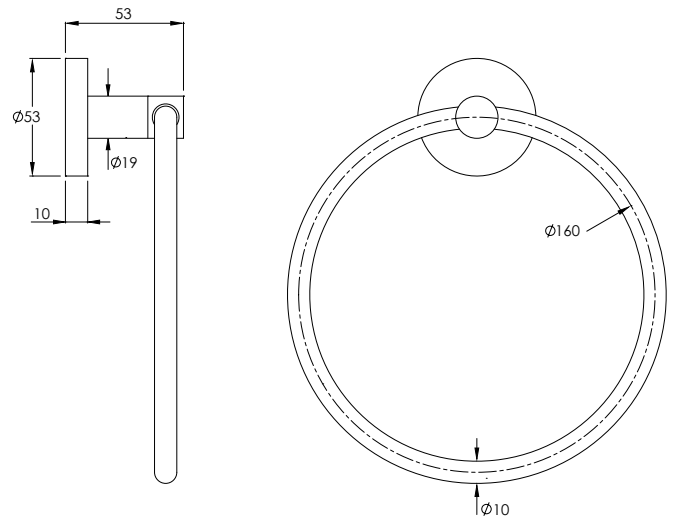

TOWEL RING

D07006