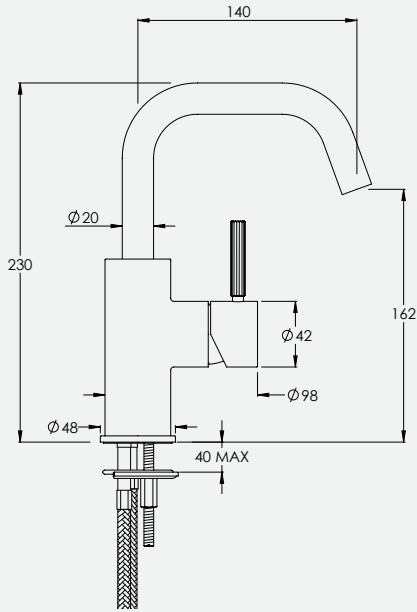

DECCA DC1000

DECK MOUNTED MONO BASIN MIXER						
Water pressure BAR	0.5	1.0	2.0	3.0	4.0	5.0
Outlets LITRES/MIN	5.2	7.3	10.3	12.7	14.6	16.5

DECCA DC1001

DECK MOUNTED MONO BASIN MIXER WITH SWIVEL SPOUT

Water pressure BAR	0.5	1.0	2.0	3.0	4.0	5.0
Outlets LITRES/MIN	8.3	11.7	16.5	20.1	22.8	24.8