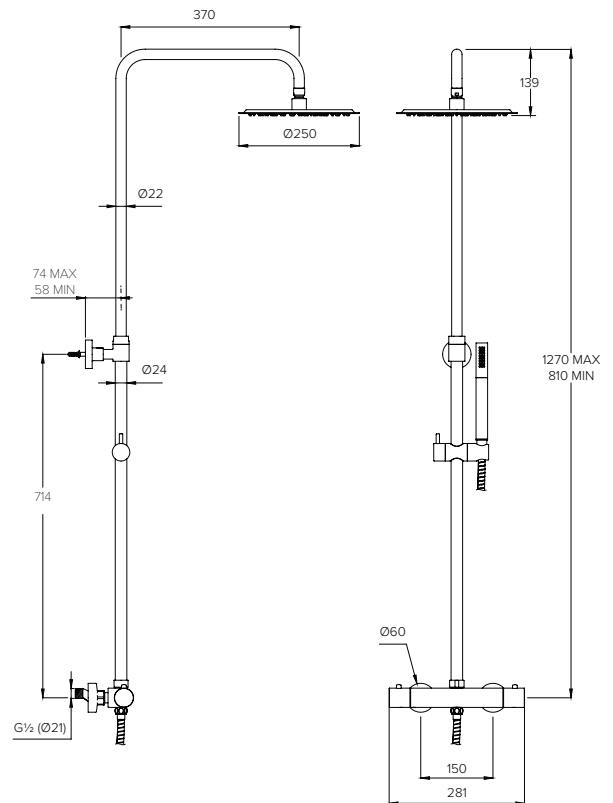

100mm CEILING ARM		CO4007	
-------------------	--	--------	--

SHOWER FLOW RATES & DIMENSIONS

300mm WALL ARM

C04006

WALL OUTLET AND MULTIFUNCTION HANDSET

C04011

RISER RAIL & PENCIL SHOWER HEAD, OUTLET, HOSE

C04012