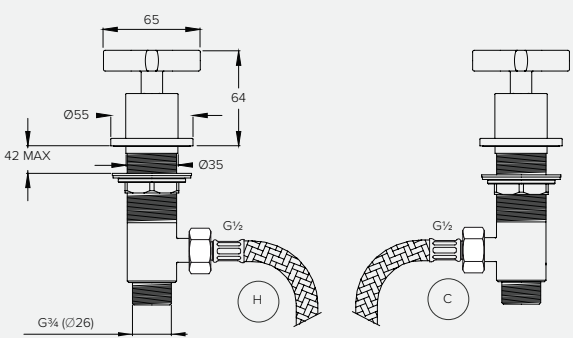

BANK BA2112

DECK MOUNTED ON/OFF VALVES (PAIR)						
Water pressure BAR	0.5	1.0	2.0	3.0	4.0	5.0
Outlets LITRES/MIN	15.1	22.1	31.3	39	40.3	44.9