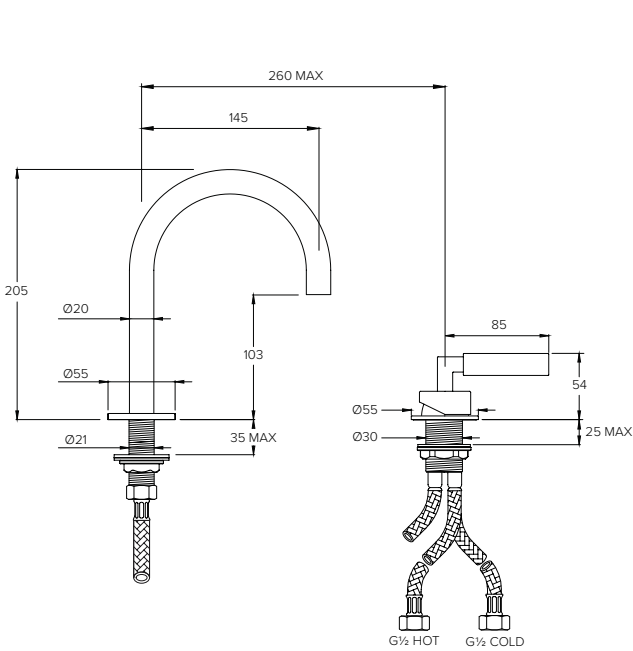

ZURICH ZU1003

2TH DECK MOUNTED BASIN MIXER

Water pressure BAR	0.5	1.0	2.0	3.0	4.0	5.0
Outlet LITRES/MIN	3.9	5.4	7.7	9.4	11.0	12.4