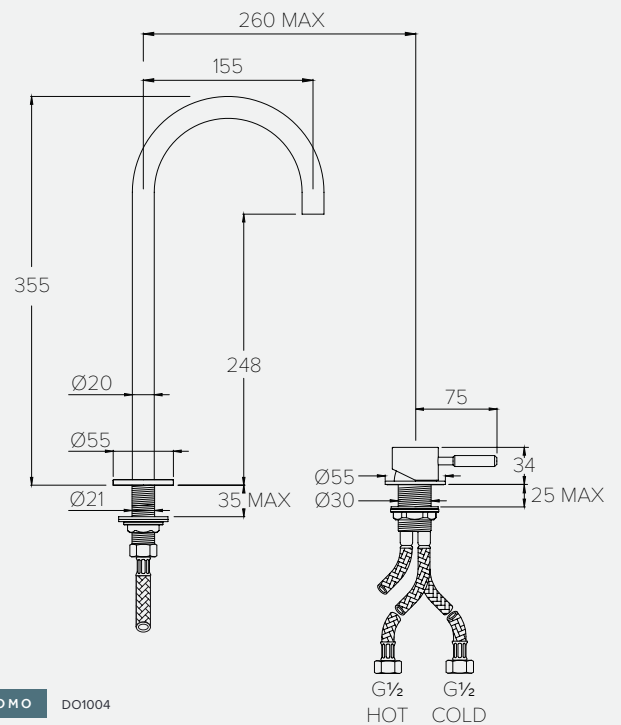

DOMO DO1004

2TH DECK MOUNTED BASIN MIXER TALL FIXED SPOUT

Water pressure BAR	0.5	1.0	2.0	3.0	4.0	5.0
Outlets LITRES/MIN	3.8	5.5	7.8	9.6	11.1	12.4