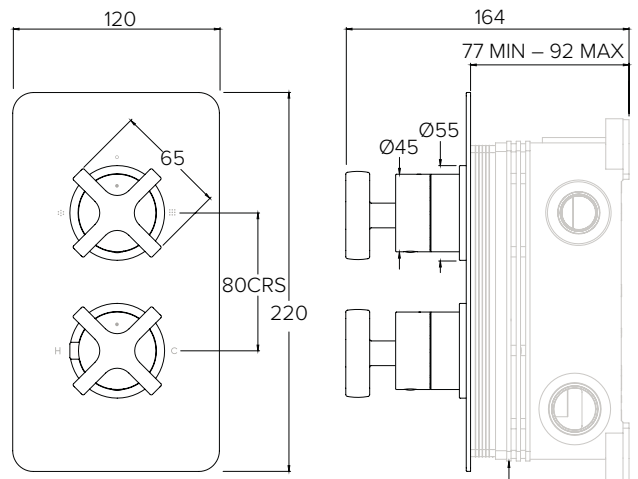

SEE DRAWING CO3002 – 2 OUTLET C-BOX

BANK BA3001

**CONCEALED SHOWER VALVE TRIMSET
1 OUTLET**

Water pressure BAR	0.5	1.0	2.0	3.0	4.0	5.0
Outlets LITRES/MIN	11.1	16.4	23.4	29.3	33.0	37.2

BANK BA3002

**CONCEALED SHOWER VALVE TRIMSET
2 OUTLET**

Water pressure BAR	0.5	1.0	2.0	3.0	4.0	5.0
Outlets LITRES/MIN	10.7	16.0	23.9	29.0	33.2	38.0