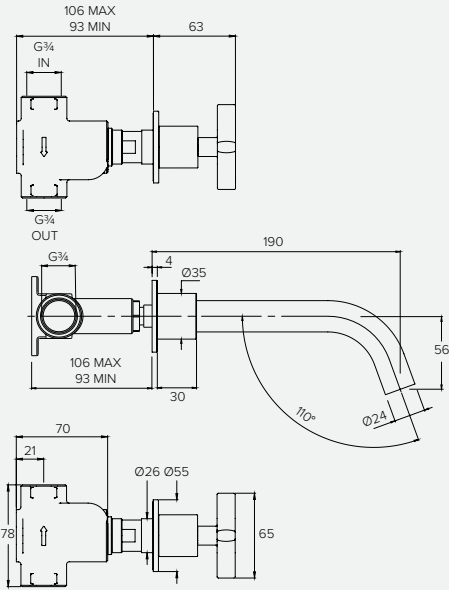

BANK FLOW RATES & DIMENSIONS

BANK BA2005

3TH WALL MOUNTED BATH FILLER WITH BOSS (190mm SPOUT)						
Water pressure BAR	0.5	1.0	2.0	3.0	4.0	5.0
Outlets LITRES/MIN	11.8	19.9	28.2	35.2	40.8	45.0