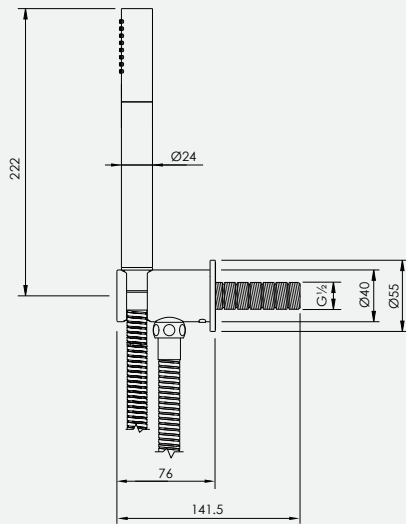

SHOWER FLOW RATES & DIMENSIONS

WALL OUTLET & HANDSET