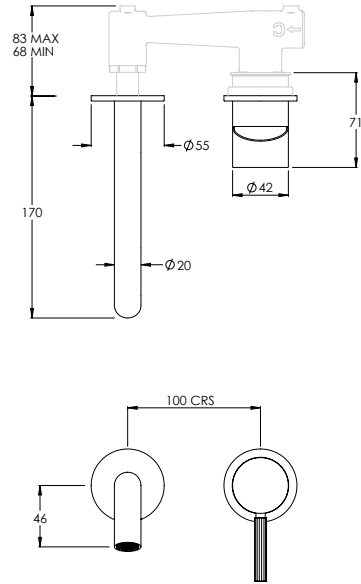

DECCA DC1007

2TH WALL MOUNTED BASIN MIXER *

Water pressure BAR	0.5	1.0	2.0	3.0	4.0	5.0
Outlets LITRES/MIN	5.5	7.6	10.9	13.3	15.5	17.4