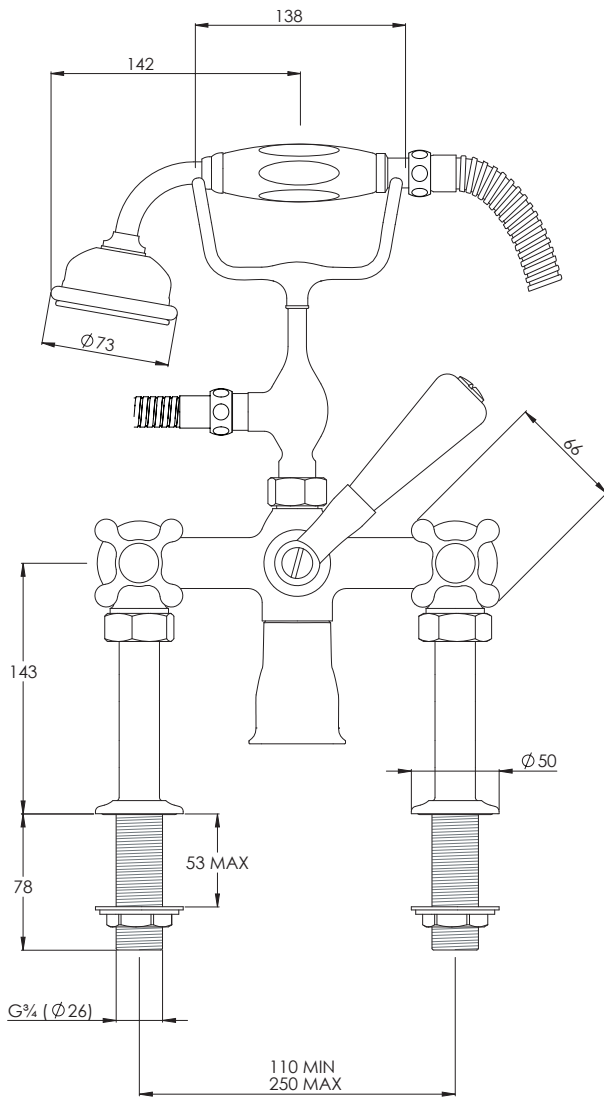

# CH1100

CONNAUGHT DECK MOUNTED BATH  
SHOWER MIXER

## DIMENSIONAL DATA SHEET

DATE: 25/03/19

REVISION: B

COPYRIGHT © LBIP LTD. ALL RIGHTS RESERVED

DIMENSIONS IN MILLIMETRES

WHILST EVERY EFFORT IS MADE TO ENSURE THE ACCURACY OF THESE DATA SHEETS THEY ARE SUBJECT TO CHANGE WITHOUT NOTICE AS PART OF THE COMPANY'S PRODUCT DEVELOPMENT PROCESS