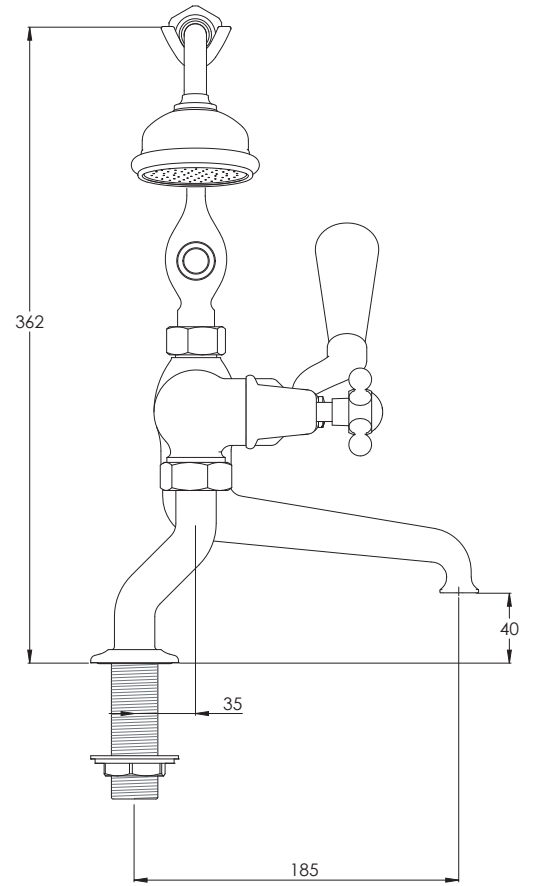

# CH1100

CONNAUGHT DECK MOUNTED BATH  
SHOWER MIXER

## DIMENSIONAL DATA SHEET

DATE: 25/03/19

REVISION: B

COPYRIGHT © LBIP LTD. ALL RIGHTS RESERVED

DIMENSIONS IN MILLIMETRES

WHILST EVERY EFFORT IS MADE TO ENSURE THE ACCURACY OF THESE DATA SHEETS THEY ARE SUBJECT TO CHANGE WITHOUT NOTICE AS PART OF THE COMPANY'S PRODUCT DEVELOPMENT PROCESS