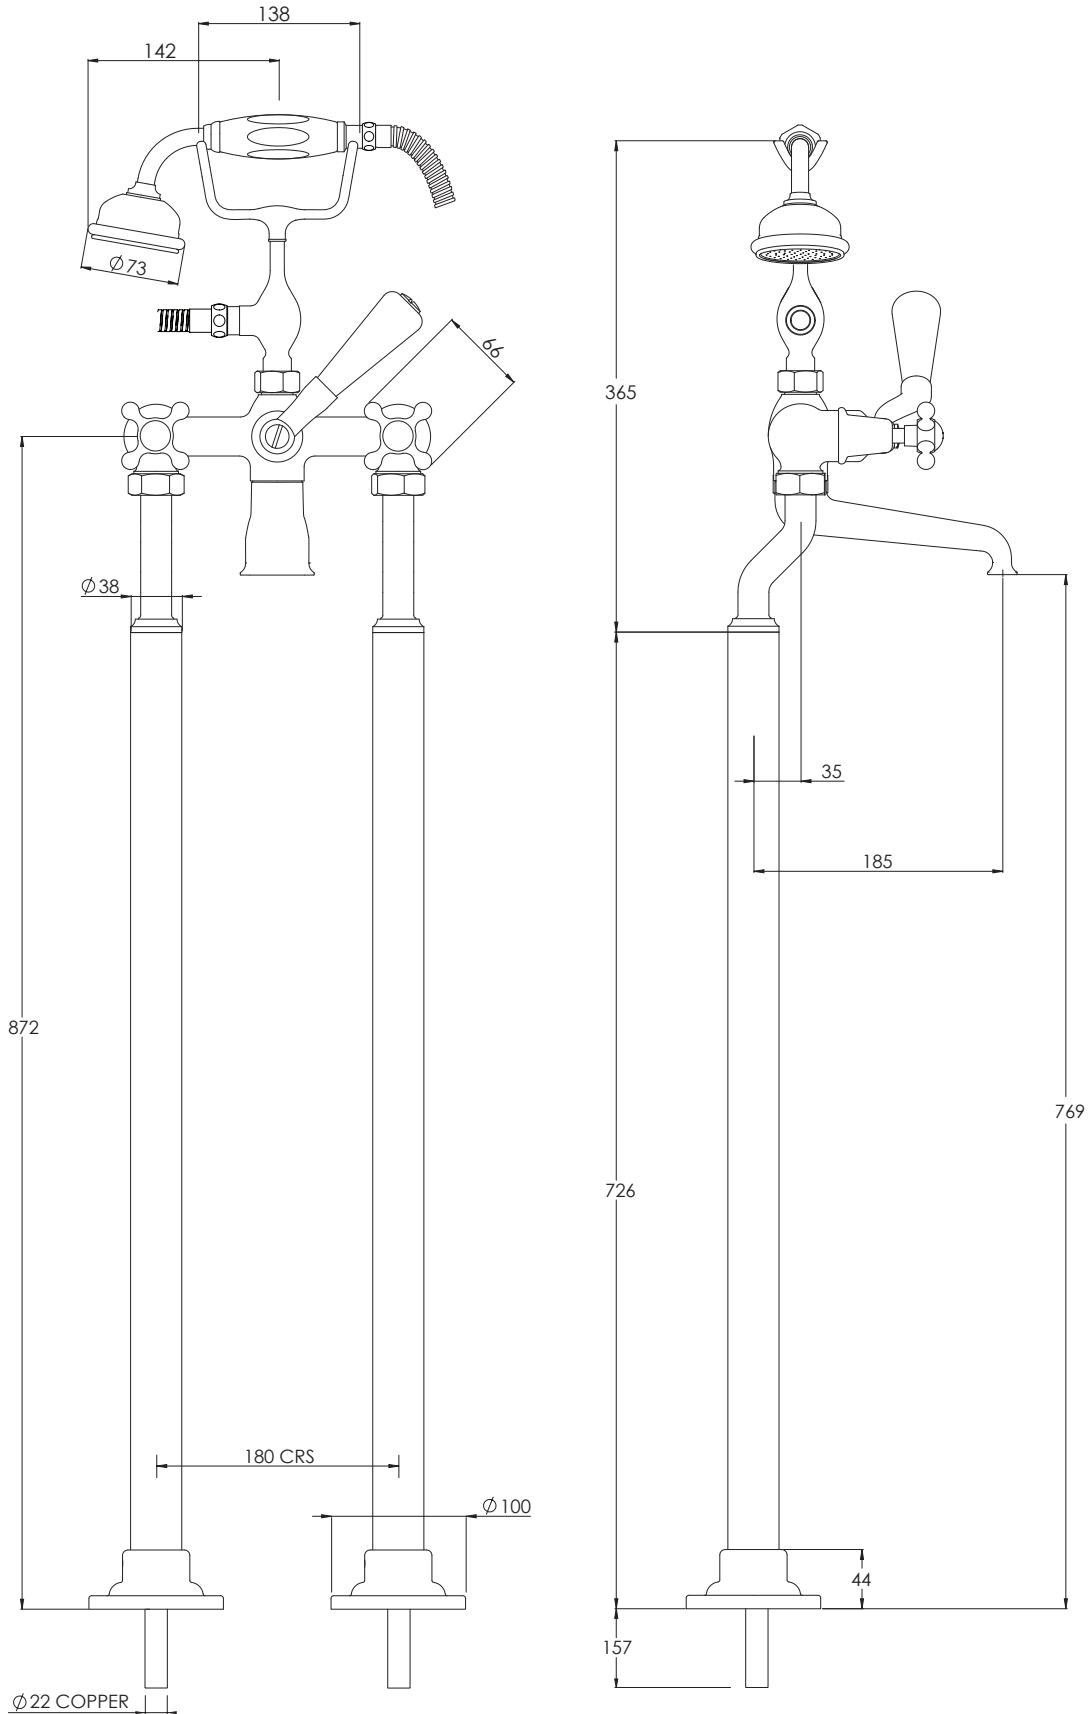

LEFROY BROOKS

1BROC HOUSE ESSEX ROAD
HODDESDON HERTS EN11 0QS UK
T: +44 (0)1992 708 316 F: +44 (0)1992 708 317

CH1144

CONNAUGHT BATH SHOWER MIXER WITH
STANDPIPES

DIMENSIONAL DATA SHEET

DATE: 26/03/19

REVISION: A

COPYRIGHT © LBIP LTD. ALL RIGHTS RESERVED

$\varnothing 22$ COPPER

DIMENSIONS IN MILLIMETRES

WHILST EVERY EFFORT IS MADE TO ENSURE THE ACCURACY OF THESE DATA SHEETS THEY ARE SUBJECT TO CHANGE WITHOUT NOTICE AS PART OF THE COMPANY'S PRODUCT DEVELOPMENT PROCESS