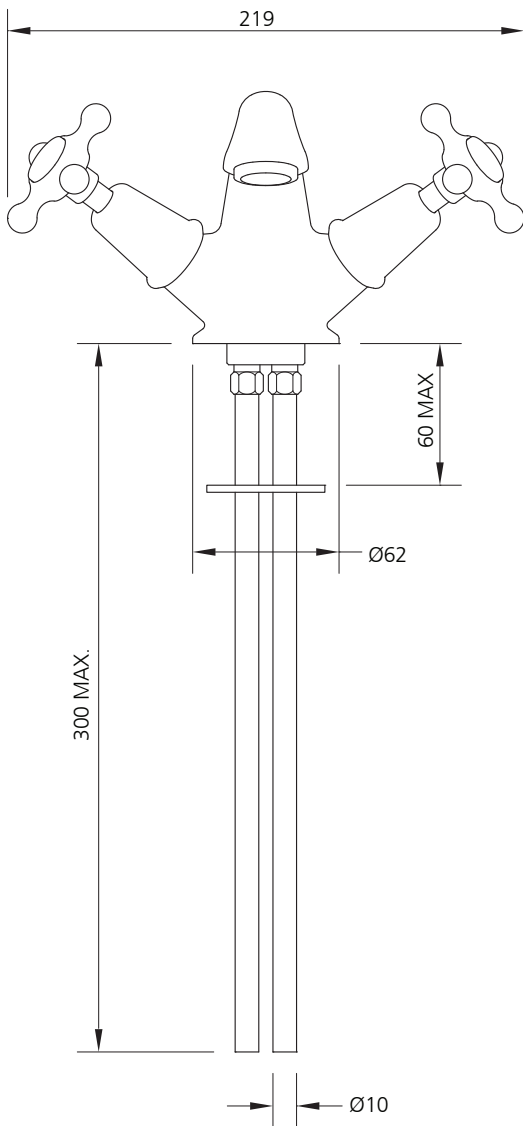

LEFROY BROOKS

IBROC HOUSE ESSEX ROAD
HODDESDON HERTS EN11 0QS UK
T: +44 (0)1992 708 316 F: +44 (0)1992 708 317

CH-1189

CONNAUGHT BASIN MONOBLOC WITH POP-UP WASTE

DIMENSIONAL DATA SHEET

DATE: 21 May 2010

ISSUE: 018

©COPYRIGHT 2010. CHRISTO LEFROY BROOKS. ALL RIGHTS RESERVED.

DIMENSIONS IN MILLIMETRES

WHILST EVERY EFFORT IS MADE TO ENSURE THE ACCURACY OF THESE DATA SHEETS THEY ARE SUBJECT TO CHANGE WITHOUT NOTICE AS PART OF THE COMPANY'S PRODUCT DEVELOPMENT PROCESS