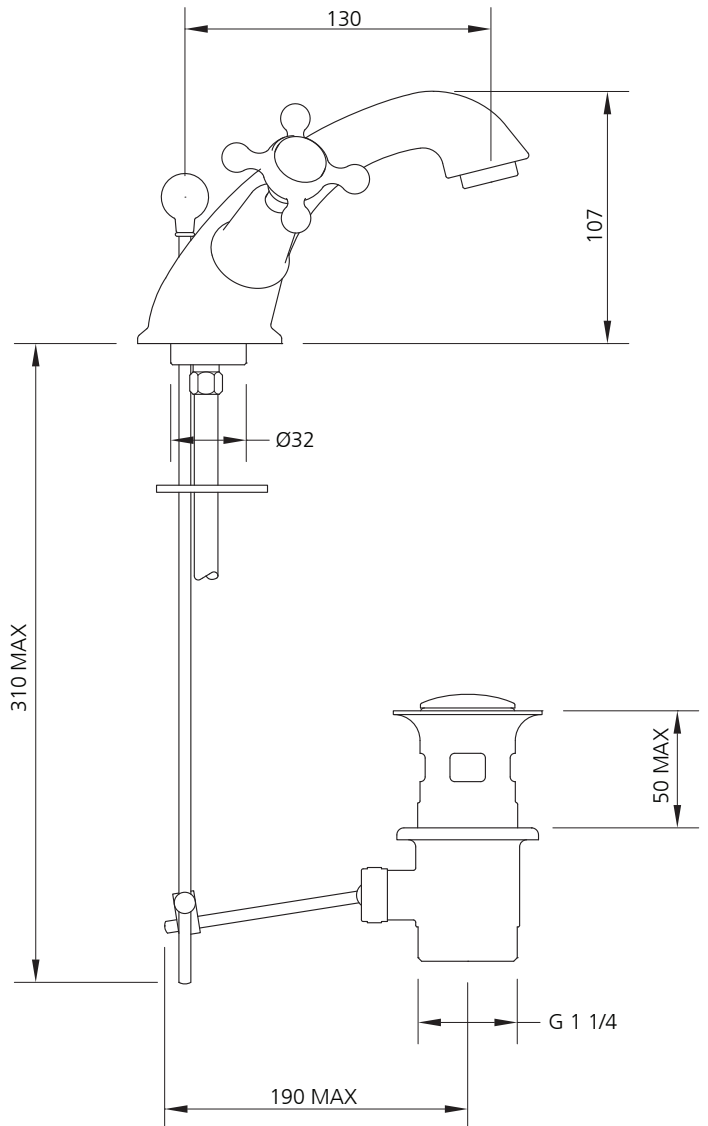

LEFROY BROOKS

IBROC HOUSE ESSEX ROAD
HODDESDON HERTS EN11 0QS UK
T: +44 (0)1992 708 316 F: +44 (0)1992 708 317

CH-1189

CONNAUGHT BASIN MONOBLOC WITH POP-UP WASTE

DIMENSIONAL DATA SHEET

DATE: 21 May 2010

ISSUE: 018

©COPYRIGHT 2010. CHRISTO LEFROY BROOKS. ALL RIGHTS RESERVED.

DIMENSIONS IN MILLIMETRES

WHILST EVERY EFFORT IS MADE TO ENSURE THE ACCURACY OF THESE DATA SHEETS THEY ARE SUBJECT TO CHANGE WITHOUT NOTICE AS PART OF THE COMPANY'S PRODUCT DEVELOPMENT PROCESS