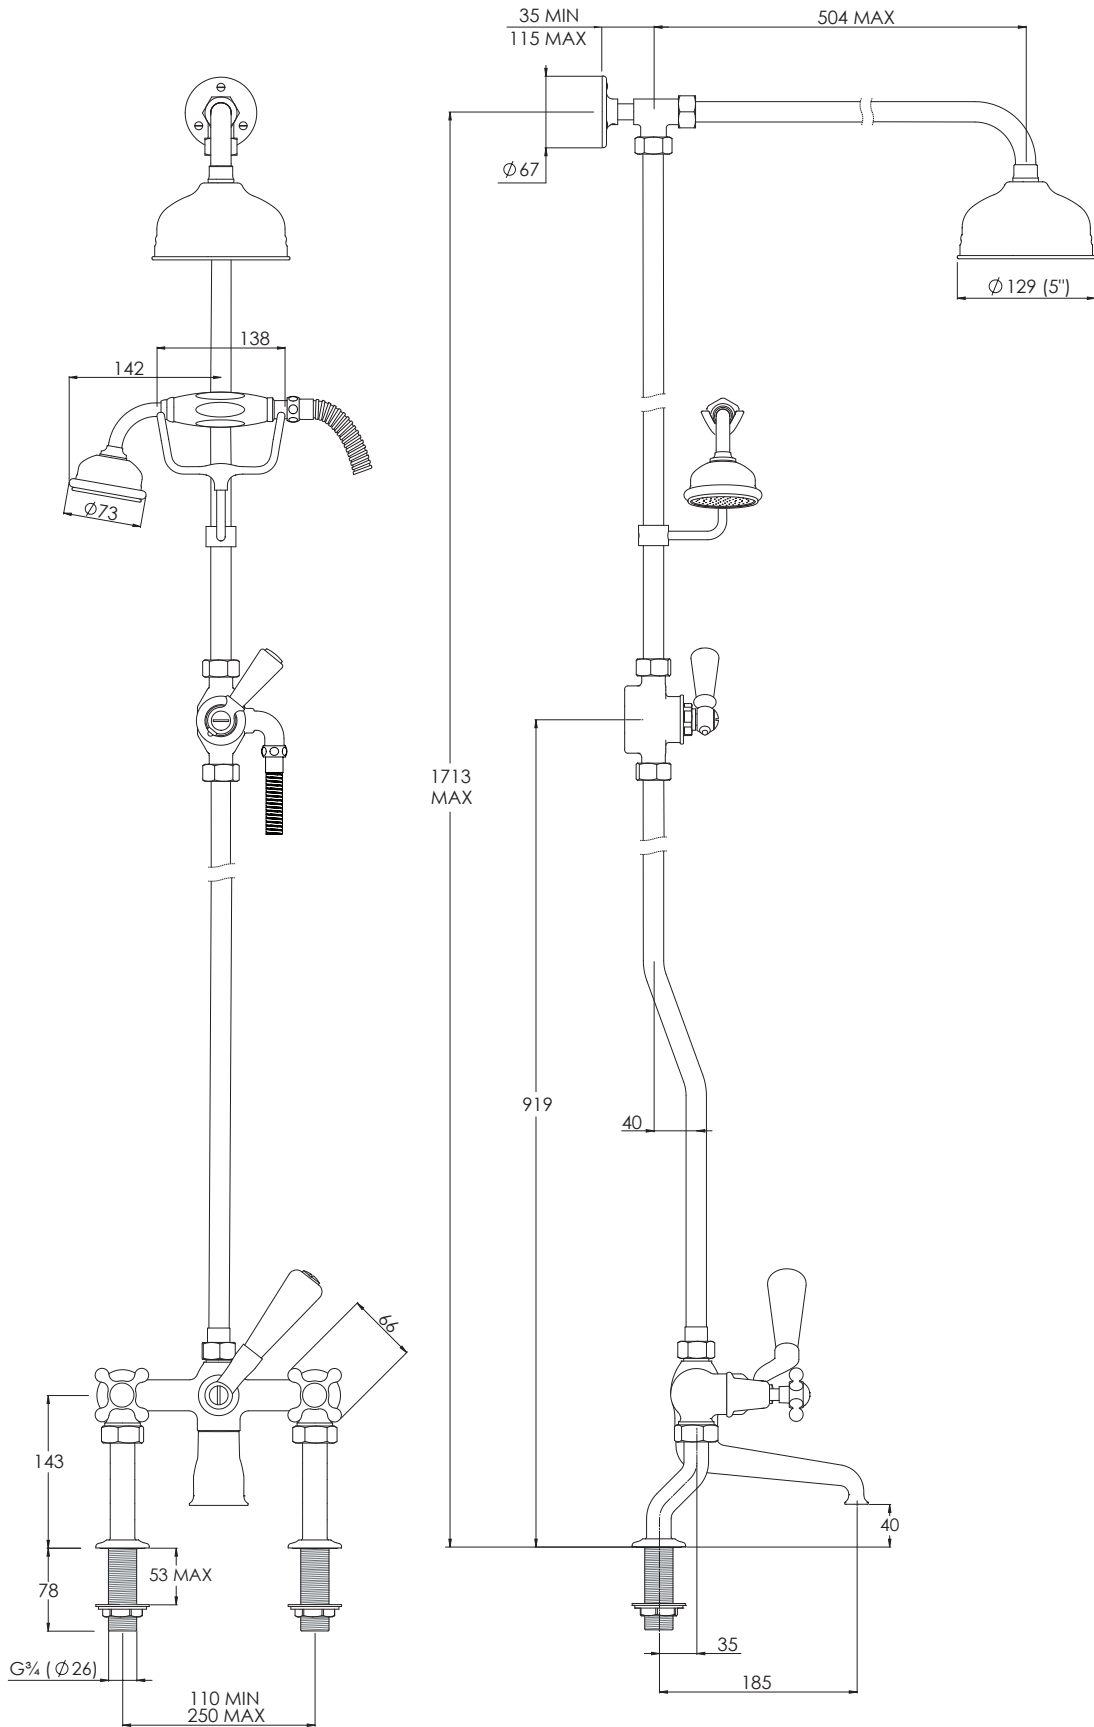

LEFROY BROOKS

IBROC HOUSE ESSEX ROAD
HODDESDON HERTS EN11 0QS UK
T: +44 (0)1992 708 316 F: +44 (0)1992 708 317

CH1700

CONNAUGHT BATH SHOWER MIXER WITH RISER
KIT, LEVER DIVERTER, HAND SHOWER AND 5"
ROSE

DIMENSIONAL DATA SHEET

DATE: 26/03/19

REVISION: A

COPYRIGHT © LBIP LTD. ALL RIGHTS RESERVED

DIMENSIONS IN MILLIMETRES

WHILST EVERY EFFORT IS MADE TO ENSURE THE ACCURACY OF THESE DATA SHEETS THEY ARE SUBJECT TO CHANGE WITHOUT NOTICE AS PART OF THE COMPANY'S PRODUCT DEVELOPMENT PROCESS