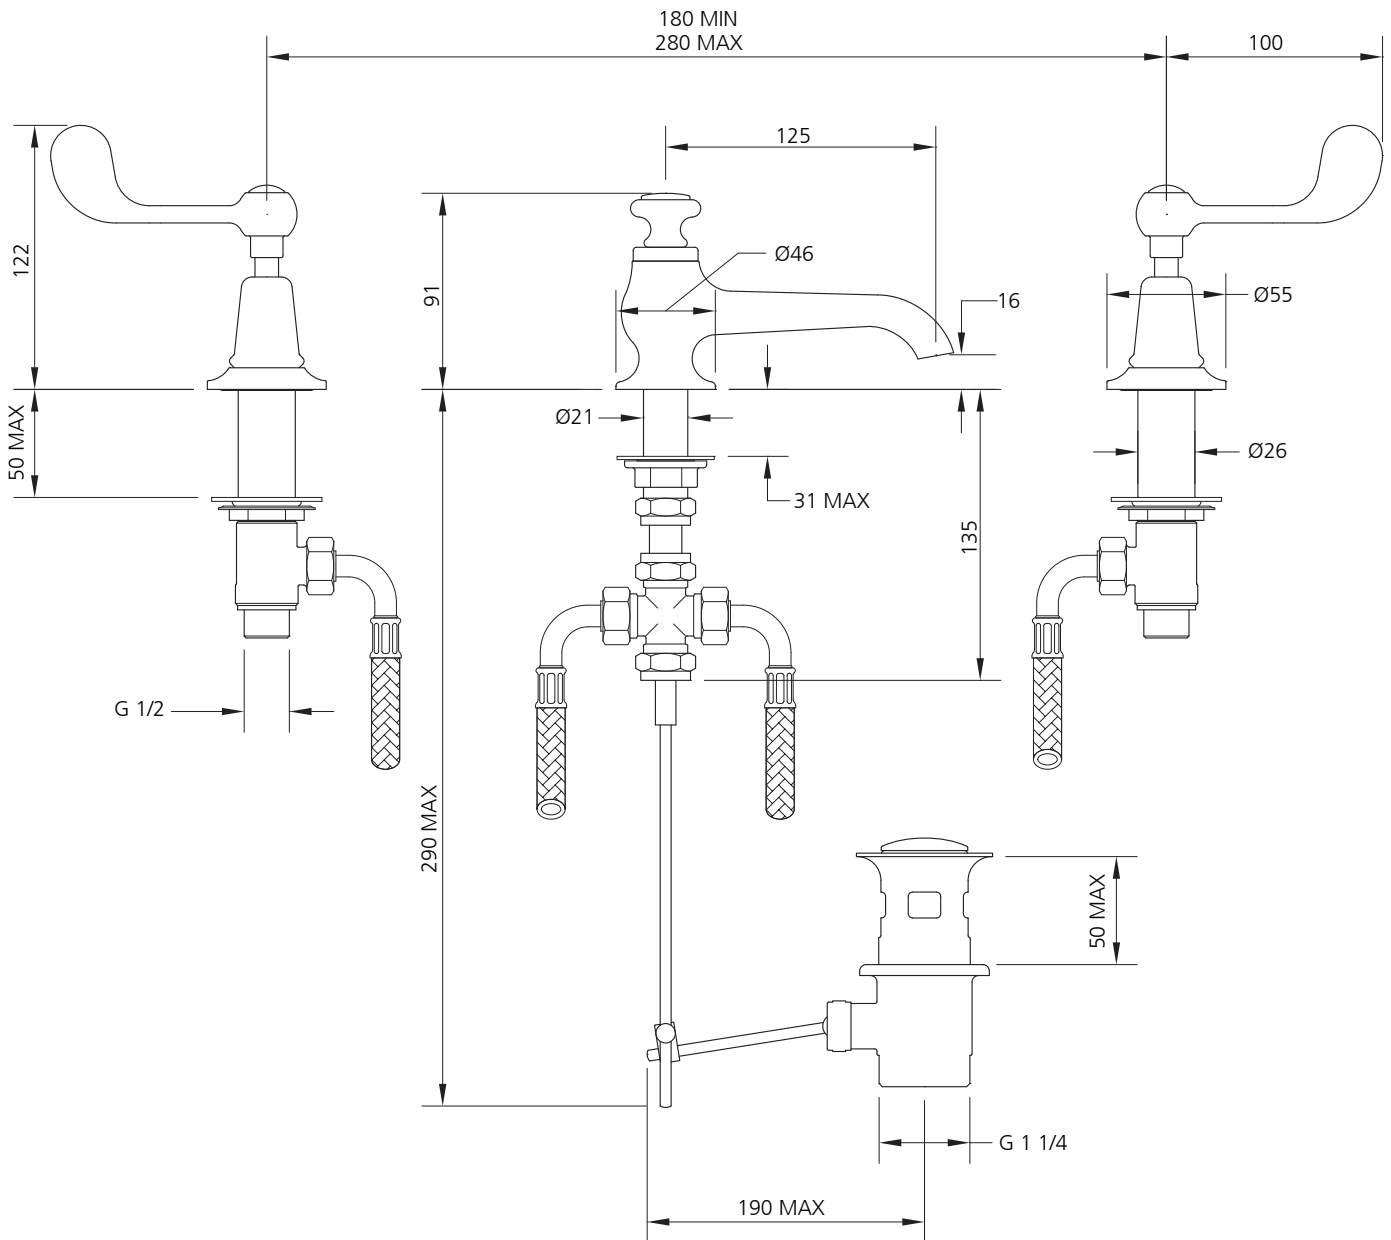

LEFROY BROOKS

IBROC HOUSE ESSEX ROAD
HODDESDON HERTS EN11 0QS UK
T: +44 (0)1992 708 316 F: +44 (0)1992 708 317

CL-1224

CONNAUGHT LEVER THREE HOLE BASIN MIXER
WITH POP-UP WASTE

DIMENSIONAL DATA SHEET

DATE: 21 May 2010

ISSUE: 019

©COPYRIGHT 2010. CHRISTO LEFROY BROOKS. ALL RIGHTS RESERVED.

DIMENSIONS IN MILLIMETRES

WHILST EVERY EFFORT IS MADE TO ENSURE THE ACCURACY OF THESE DATA SHEETS THEY ARE SUBJECT TO CHANGE WITHOUT NOTICE AS PART OF THE COMPANY'S PRODUCT DEVELOPMENT PROCESS