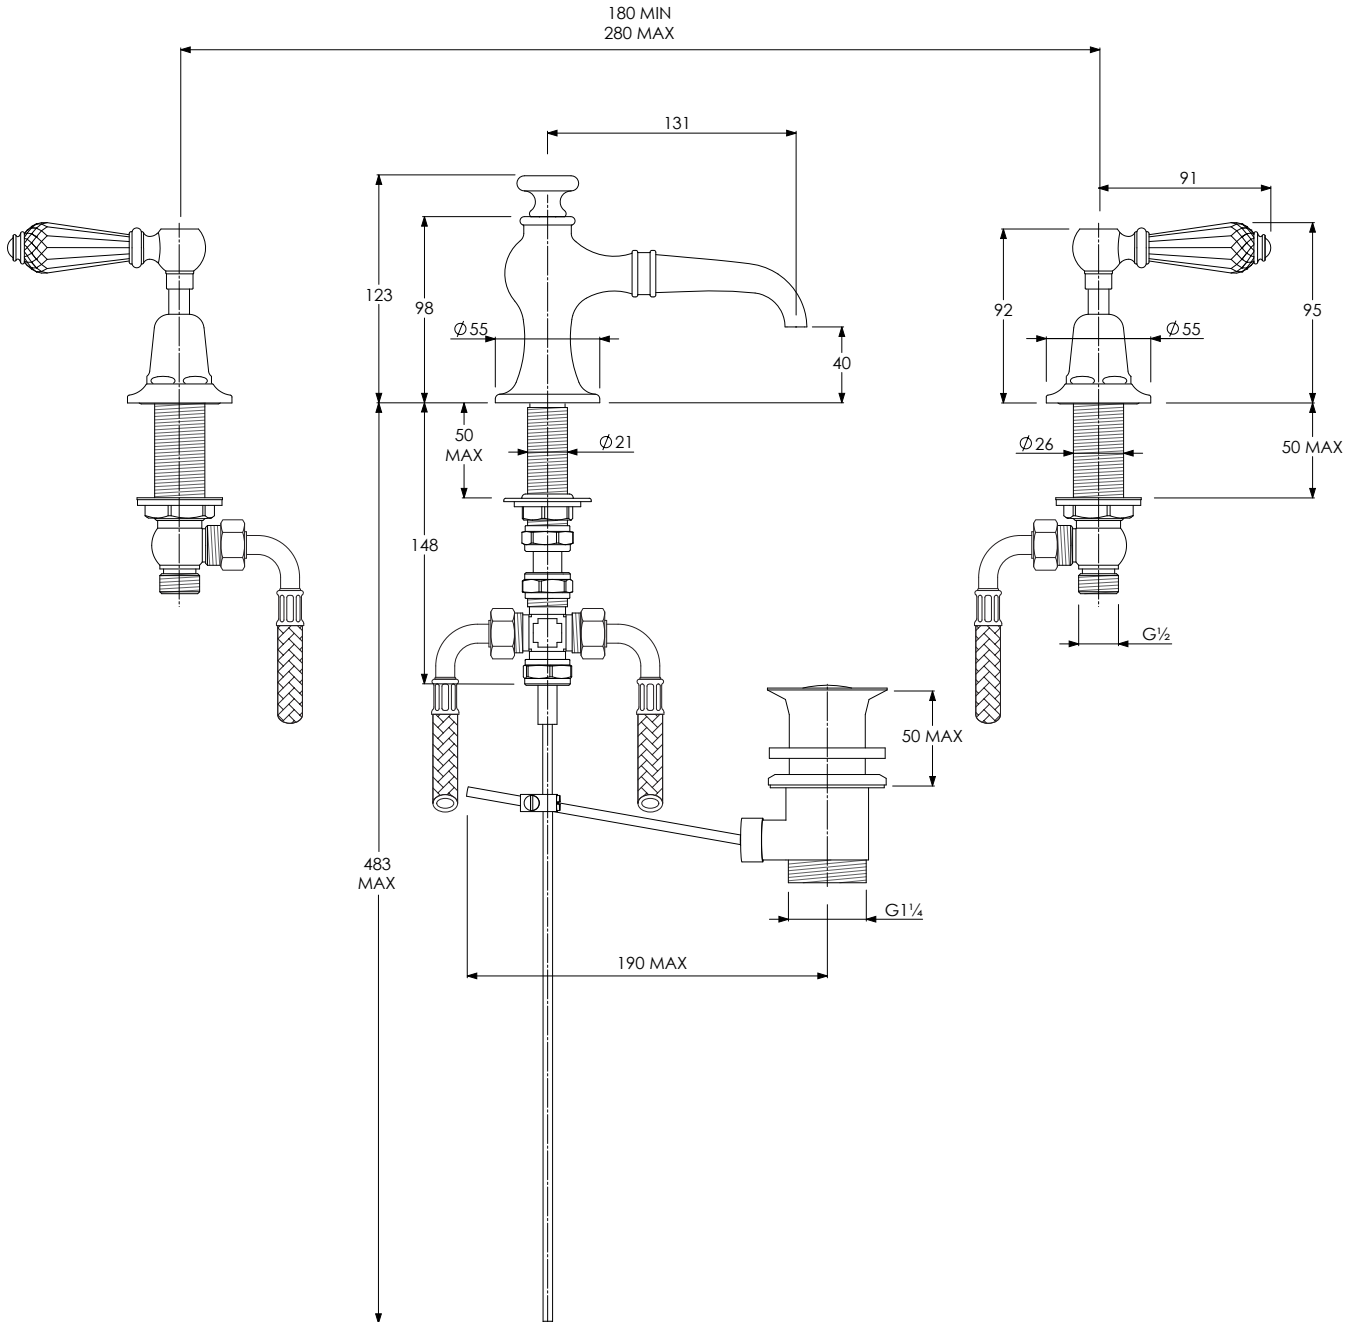

LEFROY BROOKS

IBROC HOUSE ESSEX ROAD
HODDESDON HERTS EN11 0QS UK
T: +44 (0)1992 708 316 F: +44 (0)1992 708 317

CR1205

LA CHAPELLE FLARED SPOUT BASIN MIXER
WITH CRYSTAL LEVERS AND POP-UP WASTE

DIMENSIONAL DATA SHEET

DATE: 26/10/2023

REVISION: D

COPYRIGHT © LBIP LTD. ALL RIGHTS RESERVED

DIMENSIONS IN MILLIMETRES

WHILST EVERY EFFORT IS MADE TO ENSURE THE ACCURACY OF THESE DATA SHEETS THEY ARE SUBJECT TO CHANGE WITHOUT NOTICE AS PART OF THE COMPANY'S PRODUCT DEVELOPMENT PROCESS