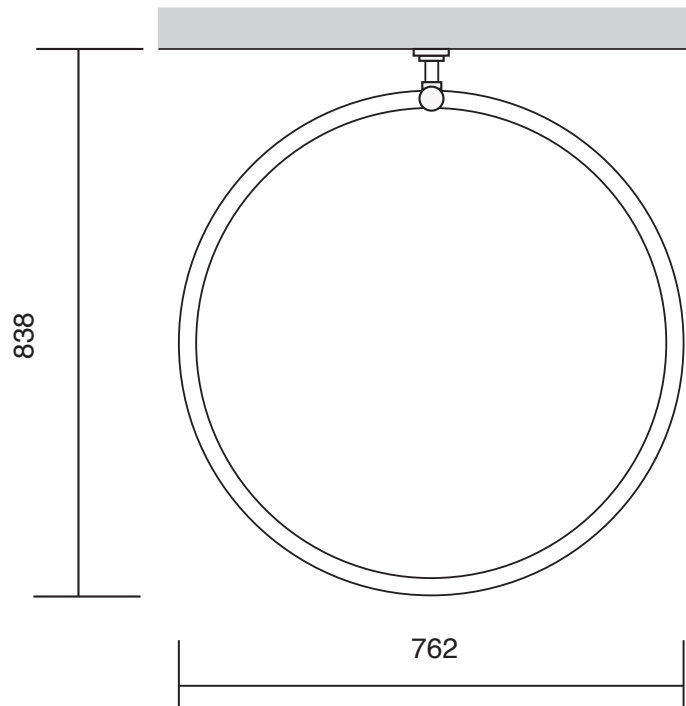

All dimensions are in mm and may vary +/- 5mm as they are hand made, hand soldered and polished

Overall projection:	<b>838</b>
Overall width:	<b>762</b>
Tube $\varnothing$ mm:	<b>25</b>

Bard & Brazier stands are made  
in England from high quality brass