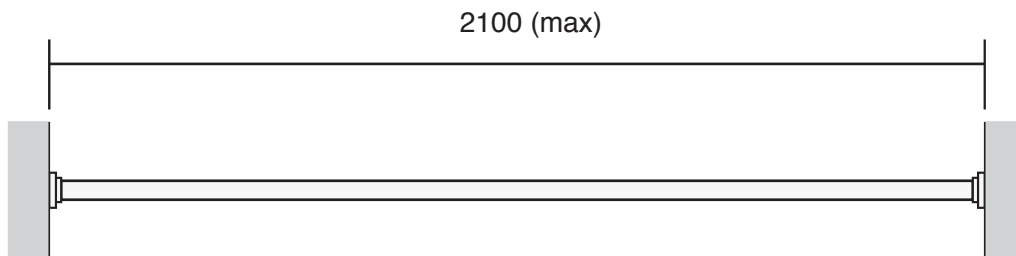

All dimensions are in mm and may vary + - 5mm as they are hand made, hand soldered and polished

Overall (max) length:	2100
Tube \varnothing mm:	25

All Bard & Brazier rails are made
in England from high quality brass