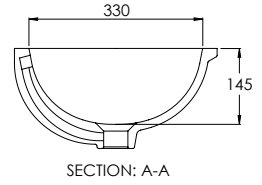

SPECIFICATION SHEETS
UNDERMOUNT BASIN & COUNTERTOP