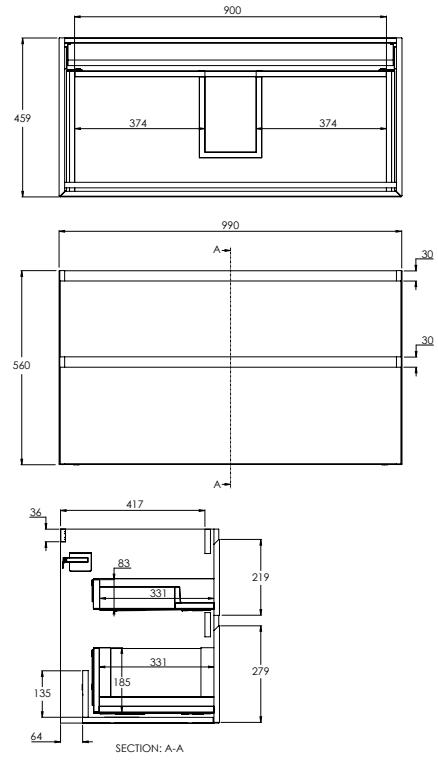

DV9080

790 x 560 x 459mm

DECIMAL 1000MM VANITY UNIT

DV9100

990 x 560 x 459mm