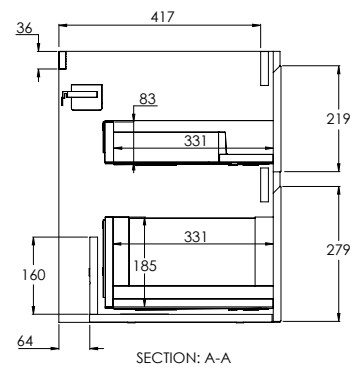

DECIMAL 1200MM DOUBLE VANITY UNIT

DV9120

1190 x 560 x 459mm