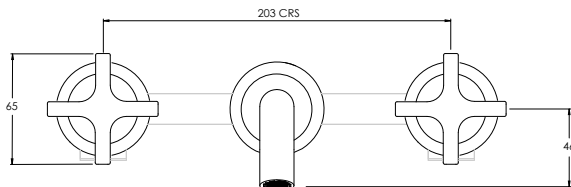

BANK BA1018

3TH WALL MOUNTED BASIN MIXER WITH BOSS (165MM SPOUT)**

Water pressure BAR	0.5	1.0	2.0	3.0	4.0	5.0
Outlets LITRES/MIN	5.9	8.3	11.7	14.1	16.4	18.3