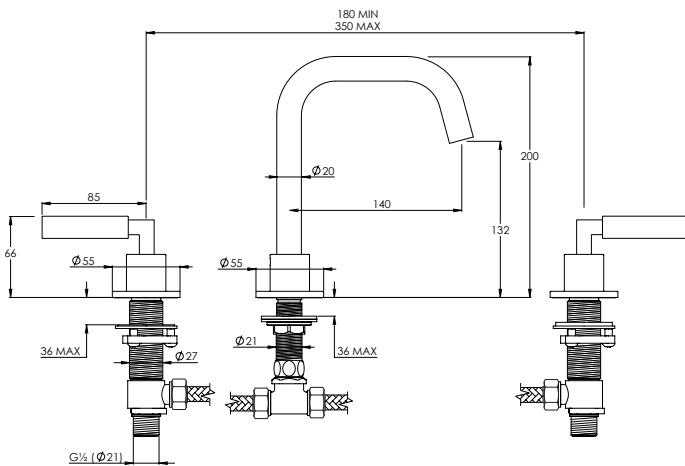

3TH DECK MOUNTED BASIN MIXER ROUND FIXED SPOUT

Water pressure BAR	0.5	1.0	2.0	3.0	4.0	5.0
Outlets LITRES/MIN	5.7	7.8	11.4	13.9	16.1	18.1

ZURICH ZU1015