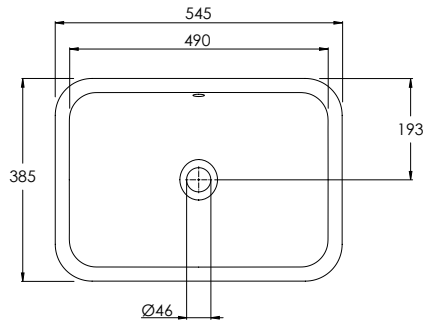

SPECIFICATION SHEETS
UNDERMOUNT BASIN & COUNTERTOP