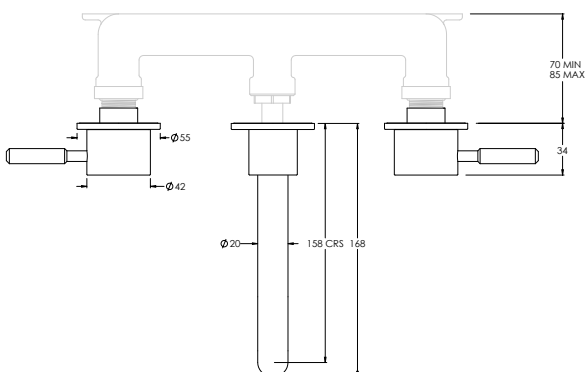

DOMO DO1018

3TH WALL MOUNTED BASIN MIXER WITH BOSS (165MM SPOUT)**

Water pressure BAR	0.5	1.0	2.0	3.0	4.0	5.0
Outlets LITRES/MIN	5.9	8.3	11.7	14.1	16.4	18.3