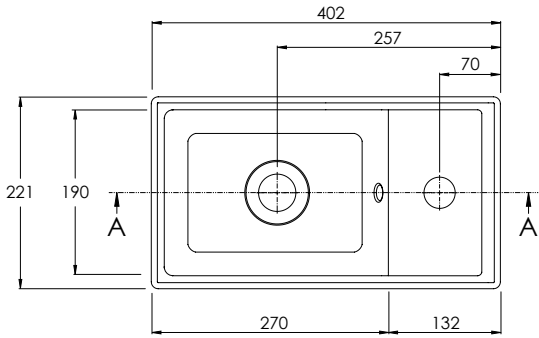

PORT BASIN

PORT 400MM CLOAKROOM BASIN

CO9041CW

402 x 221 x 120mm

PORT 500MM SHORT PROJECTION CERAMIC BASIN

CO9051CW

510 x 395 x 170mm