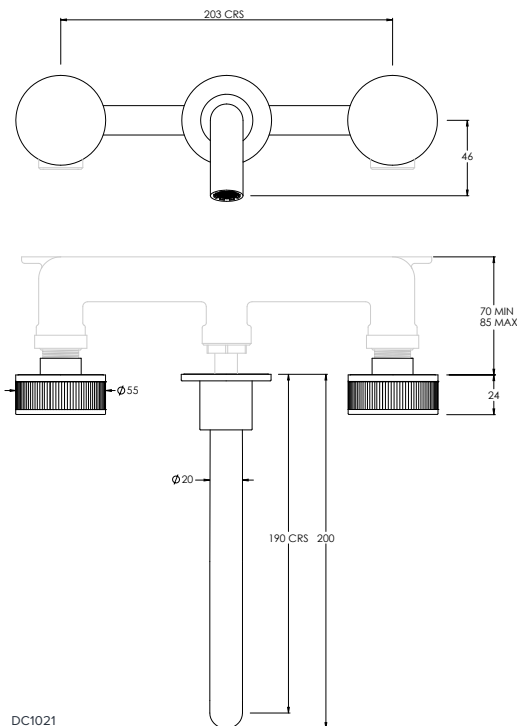

DECCA DC1021

3TH WALL MOUNTED BASIN MIXER WITH BOSS (190MM SPOUT)**

Water pressure BAR	0.5	1.0	2.0	3.0	4.0	5.0
Outlets LITRES/MIN	5.9	8.3	11.7	14.1	16.4	18.3

** separate rough CO1301 required for 3TH wall mounted basin mixers