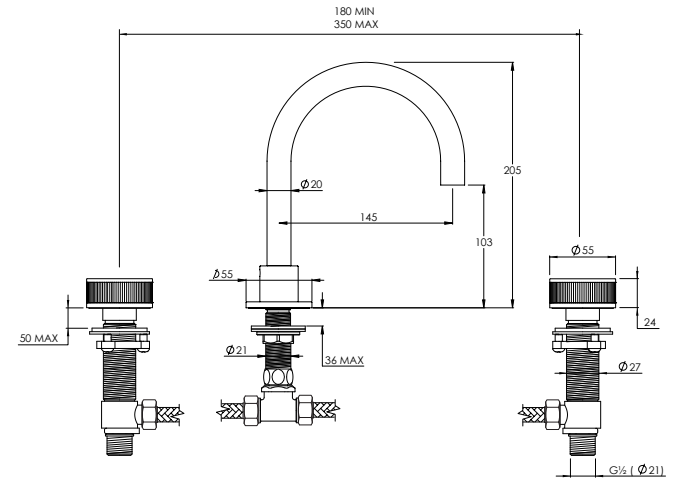

3TH DECK MOUNTED BASIN MIXER ANGLED FIXED SPOUT						
Water pressure BAR	0.5	1.0	2.0	3.0	4.0	5.0
Outlets LITRES/MIN	6.0	8.3	11.8	14.4	16.6	18.6

DECCA DC1006

3TH DECK MOUNTED BASIN MIXER ROUND FIXED SPOUT						
Water pressure BAR	0.5	1.0	2.0	3.0	4.0	5.0
Outlets LITRES/MIN	5.7	7.8	11.4	13.9	16.1	18.1

DECCA DC1015