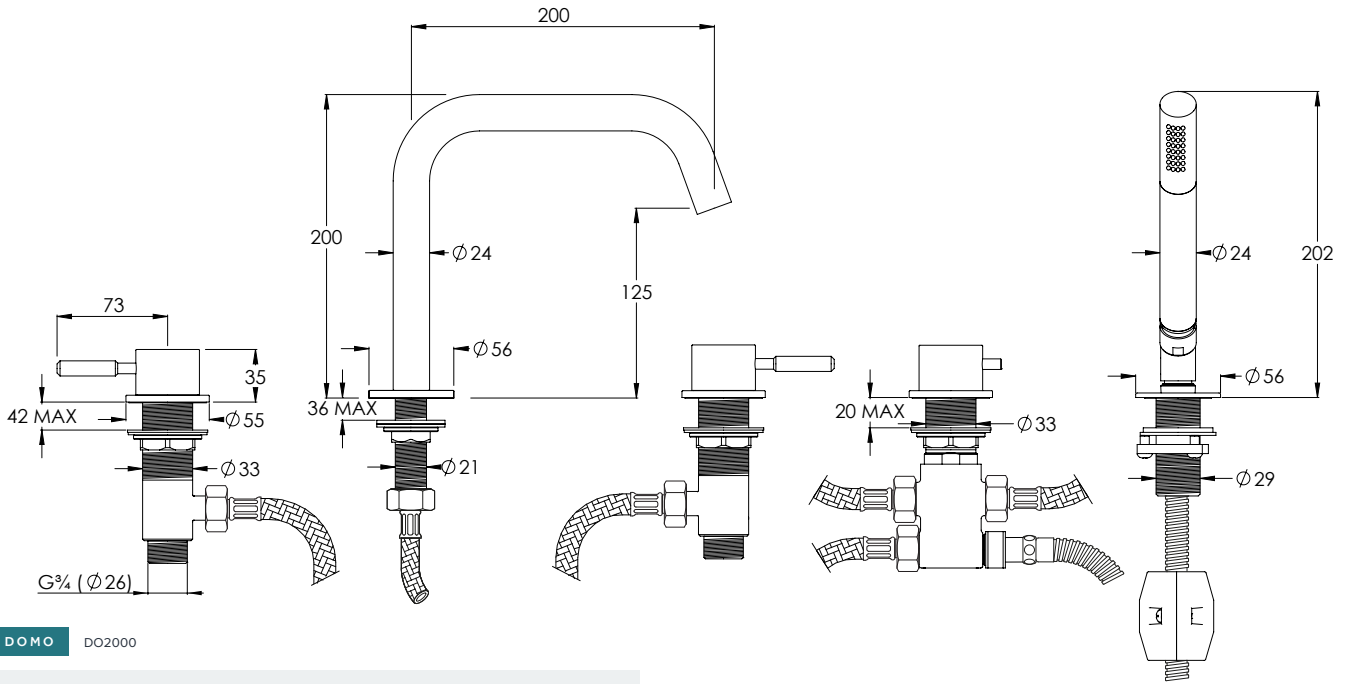

DOMO FLOW RATES & DIMENSIONS

DOMO DO2000

5TH DECK MOUNTED BATH FILLER WITH PULL OUT HANDSPRAY

Water pressure BAR	0.5	1.0	2.0	3.0	4.0	5.0
Spout LITRES/MIN	12.1	16.9	24.4	31.1	35.3	-
Hand Shower LITRES/MIN	4.7	6.9	10.2	13.0	15.7	18.7