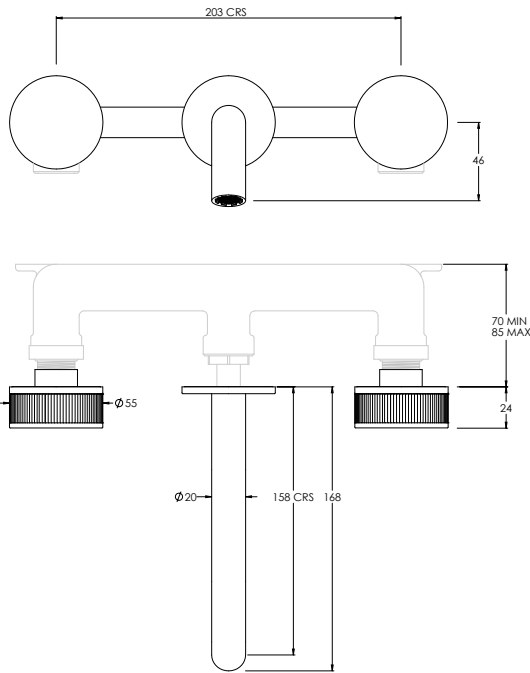

DECCA FLOW RATES & DIMENSIONS

DECCA DC1008

3TH WALL MOUNTED BASIN MIXER (165MM SPOUT)**

Water pressure BAR	0.5	1.0	2.0	3.0	4.0	5.0
Outlets LITRES/MIN	5.9	8.3	11.7	14.1	16.4	18.3