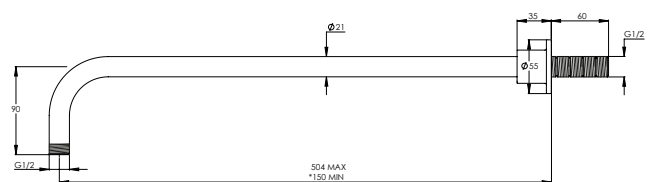

300MM WALL ARM CO4006

ADJUSTABLE WALL ARM CO4016
(MIN 150MM - MAX 500MM)