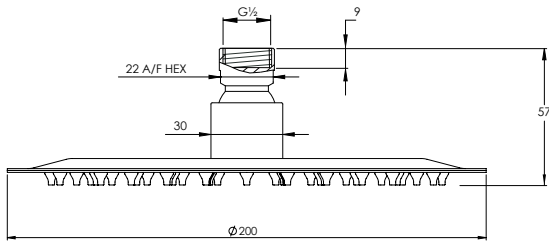

SHOWER FLOW RATES & DIMENSIONS

200MM SHOWER HEAD							CO4004
Water pressure BAR	0.5	1.0	2.0	3.0	4.0	5.0	
Ceiling Arm LITRES/MIN	15.9	20.9	29.7	36.4	41.5	45.1	

300MM SHOWER HEAD					CO4003
Water pressure BAR	0.5	1.0	2.0	3.0	
Ceiling Arm LITRES/MIN	21.0	28.1	39.4	48.1