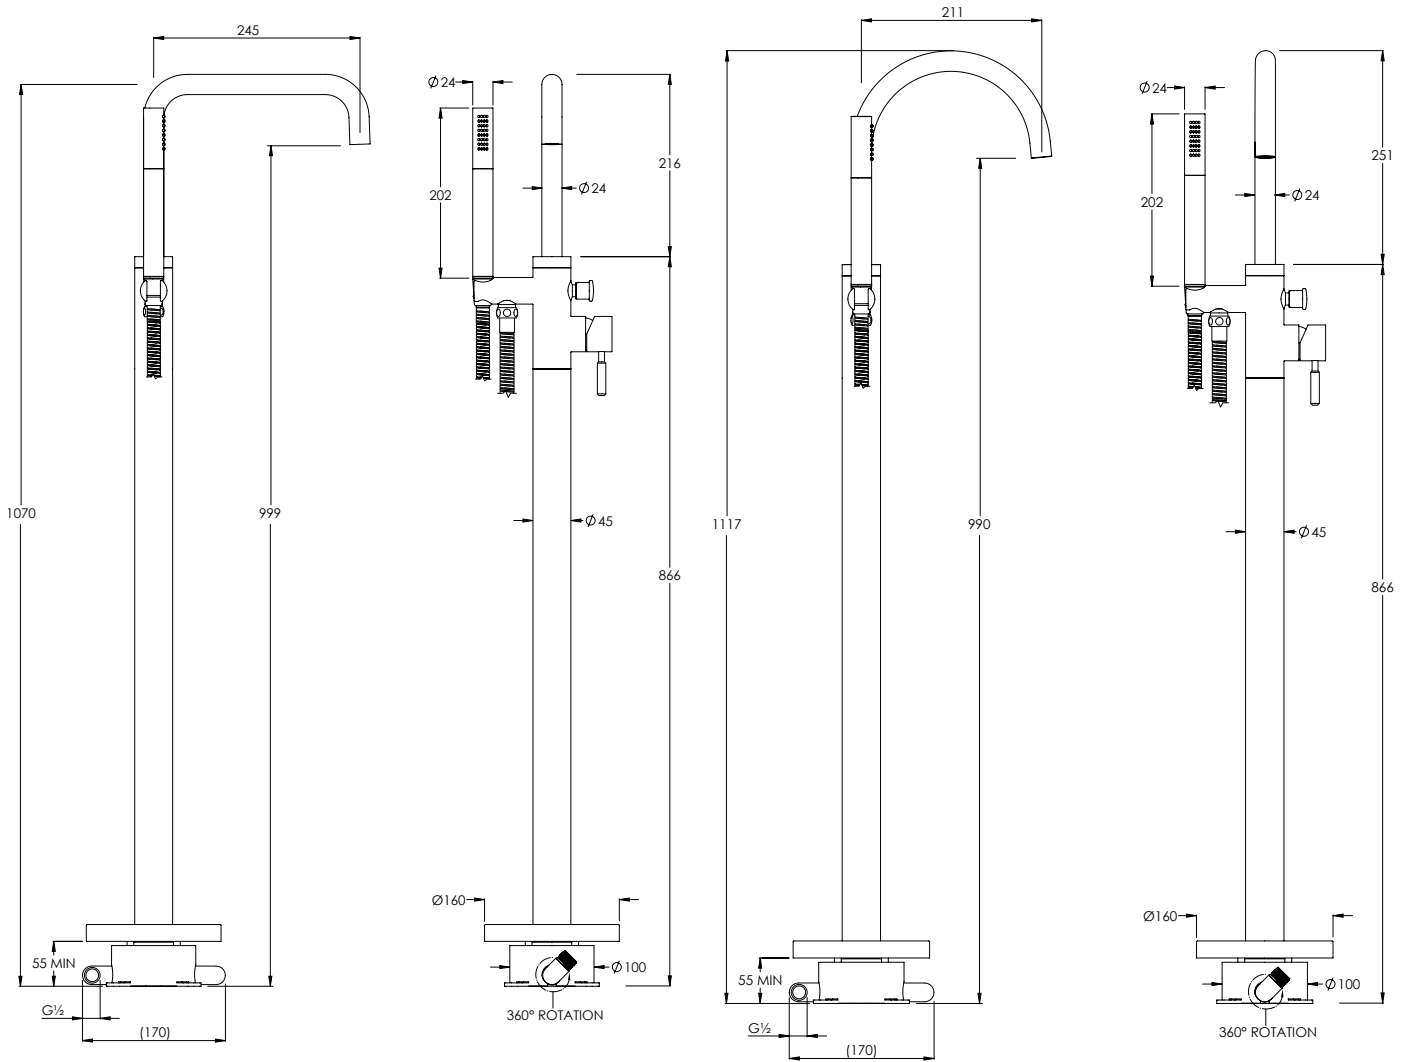

DOMO FLOW RATES & DIMENSIONS

DOMO DO2001 **DECCA** DO2001

| FREESTANDING BATH SHOWER MIXER* | | | | | | |
|---------------------------------|-----|------|------|------|------|------|
| Water pressure BAR | 0.5 | 1.0 | 2.0 | 3.0 | 4.0 | 5.0 |
| Spout LITRES/MIN | 8.1 | 11.4 | 16.7 | 20.8 | 24.0 | 27.1 |
| Hand Shower LITRES/MIN | 3.8 | 5.9 | 8.8 | 11.2 | 13.3 | 15.2 |