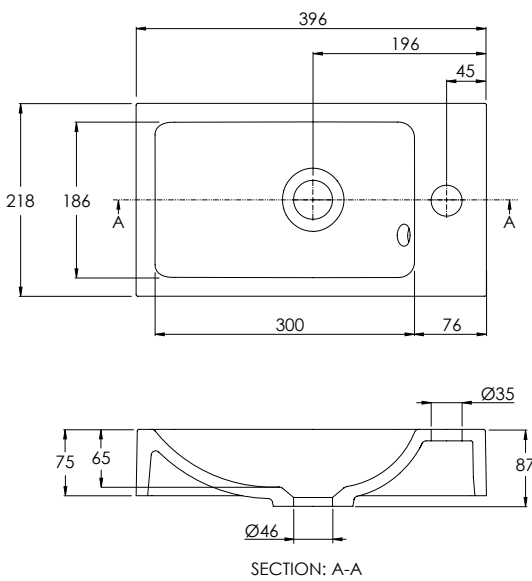

FLOAT BASIN

FLOAT 400MM CLOAKROOM BASIN

CO904RMW

396 x 218 x 87mm