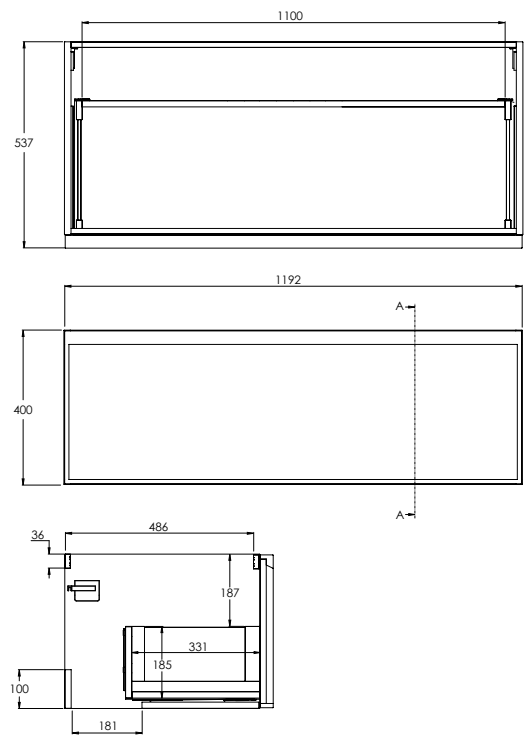

SPECIFICATION SHEETS
FARNOLLS- EXTRA-DEEP UNITS