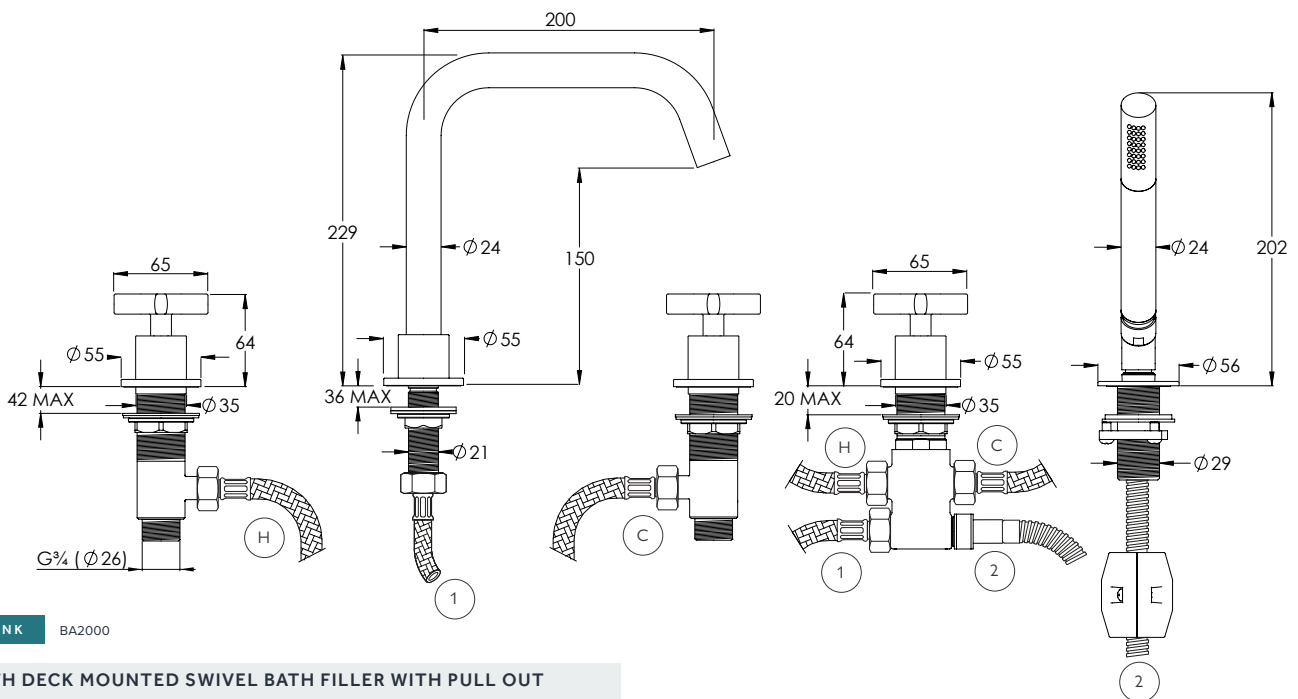

3TH WALL MOUNTED BATH FILLER WITH BOSS (190MM SPOUT)

Water pressure BAR	0.5	1.0	2.0	3.0	4.0	5.0
Outlets LITRES/MIN	11.8	19.9	28.2	35.2	40.8	45.0

BANK BA2000