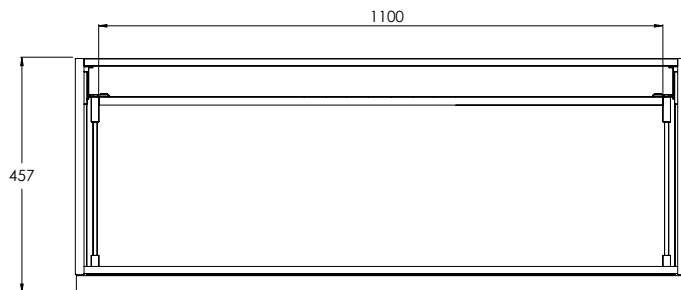

SECTION: A-A

FARNOLLS 1200MM DOUBLE VANITY UNIT

FV9120

1192 x 400 x 457mm