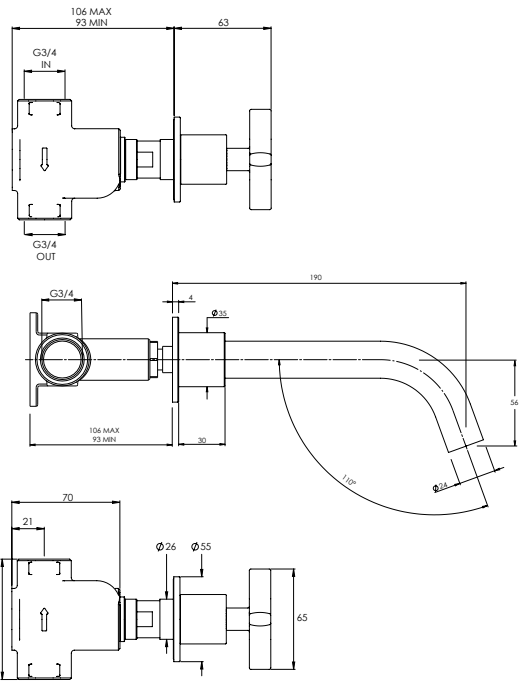

BANK BA2005

BANK FLOW RATES & DIMENSIONS

BANK BA2006