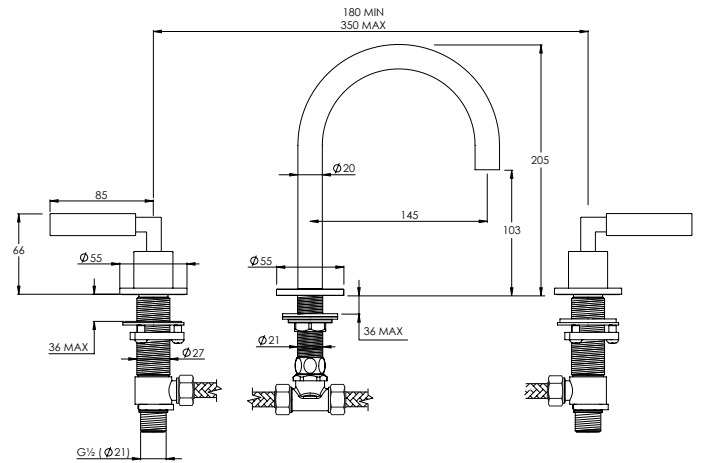

ZURICH ZU1005