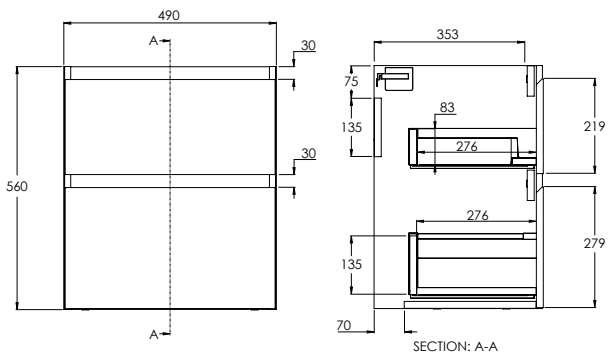

DECIMAL 500MM VANITY UNIT

DV9050

490 x 560 x 390mm