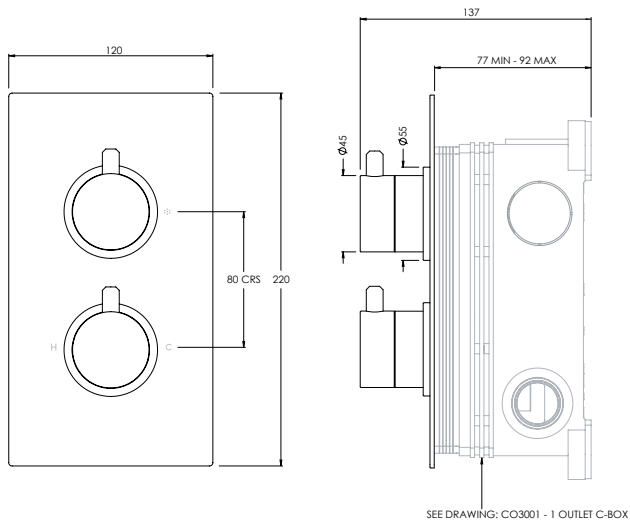

DOMO DO3001

**CONCEALED SHOWER VALVE TRIMSET
1 OUTLET**

Water pressure BAR	0.5	1.0	2.0	3.0	4.0	5.0
Outlets LITRES/MIN	11.1	16.4	23.4	29.3	33.0	37.2

DOMO DO3002

**CONCEALED SHOWER VALVE TRIMSET
2 OUTLET**

Water pressure BAR	0.5	1.0	2.0	3.0	4.0	5.0
Outlets LITRES/MIN	10.7	16.0	23.9	29.0	33.2	38.0