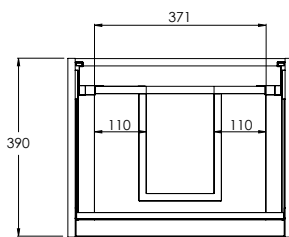

SV904

390 x 500 x 213mm

SHEPHERD 500MM VANITY UNIT

SV9050

490 x 550 x 390mm

SHEPHERD 600MM VANITY UNIT

SV9060

590 x 550 x 457mm