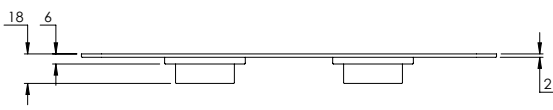

WC DIMENSIONS

FLUSHPLATE (MAJOR/MINOR)

CO7020

FLUSHPLATE (DOTS)

CO7021