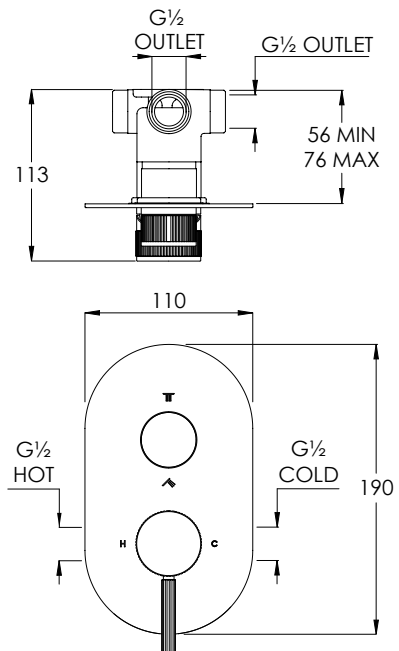

DECCA DC3006

CONCEALED MANUAL 2 OUTLET SHOWER VALVE						
Water pressure BAR	0.5	1.0	2.0	3.0	4.0	5.0
Bath Outlet LITRES/MIN	10.1	14.2	20.1	24.8	28.9	32.4
Shower Outlet LITRES/MIN	9.7	14	19.3	23.9	27.4	31.2