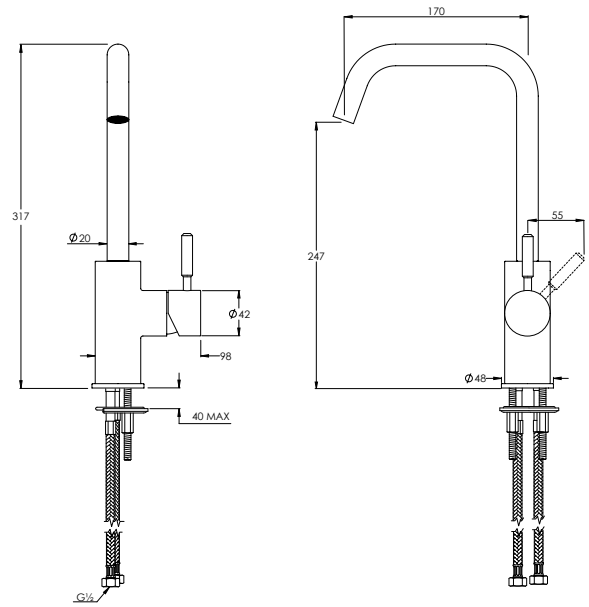

DOMO FLOW RATES & DIMENSIONS

DOMO

DO1024

DECCA

DO1024

DECK MOUNTED DOMO/DECCA TALL MONO MIXER

| | | | | | | |
|-----------------------|-----|-----|------|------|------|------|
| Water pressure BAR | 0.5 | 1.0 | 2.0 | 3.0 | 4.0 | 5.0 |
| Outlets LITRES/MIN | 5.2 | 7.3 | 10.3 | 12.7 | 14.6 | 16.5 |