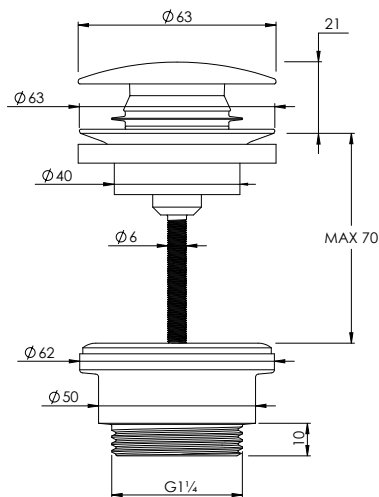

BASIN WASTE

CO5002

BASIN BOTTLE TRAP

CO5004