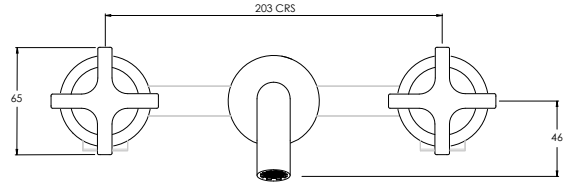

BANK BA1011

3TH WALL MOUNTED BASIN MIXER (190MM SPOUT)**

Water pressure BAR	0.5	1.0	2.0	3.0	4.0	5.0
Outlets LITRES/MIN	5.9	8.3	11.7	14.1	16.4	18.3