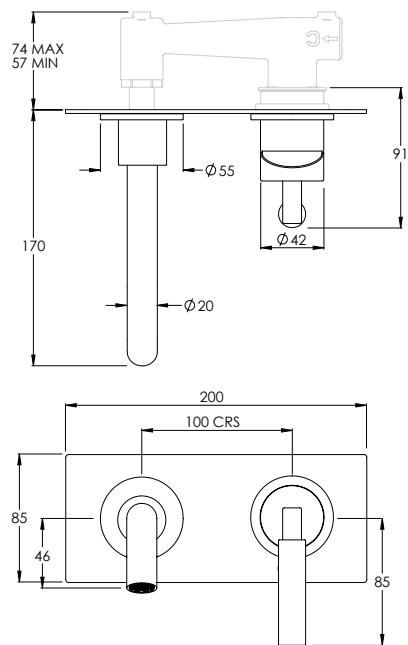

ZURICH ZU1009

2TH WALL MOUNTED BASIN MIXER WITH PLATE*

Water pressure BAR	0.5	1.0	2.0	3.0	4.0	5.0
Outlets LITRES/MIN	5.5	7.6	10.9	13.3	15.5	17.4

* separate rough CO1201 required for 2TH wall mounted basin mixers