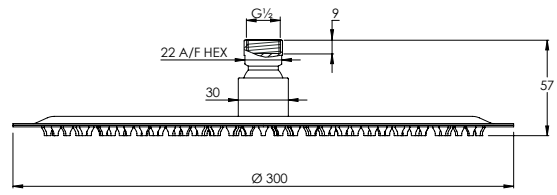

SHOWER FLOW RATES & DIMENSIONS

200MM SHOWER HEAD							CO4004
Water pressure BAR	0.5	1.0	2.0	3.0	4.0	5.0	
Ceiling Arm LITRES/MIN	15.9	20.9	29.7	36.4	41.5	45.1	

300MM SHOWER HEAD					CO4003
Water pressure BAR	0.5	1.0	2.0	3.0	
Ceiling Arm LITRES/MIN	21.0	28.1	39.4	48.1