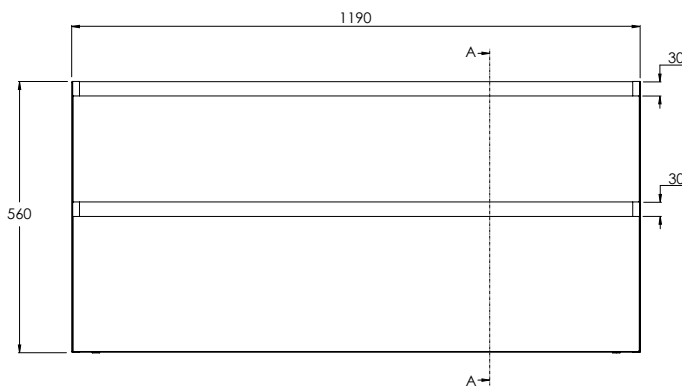

DECIMAL 1200MM DOUBLE VANITY UNIT

DV9120

1190 x 560 x 459mm