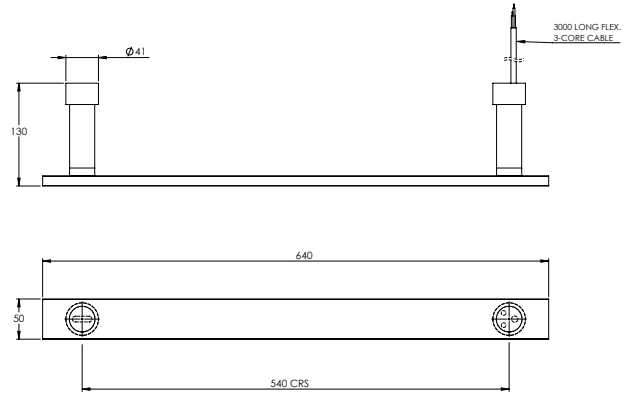

ACCESSORIES DIMENSIONS

TOWEL RAIL ROUND

CO8001

TOWEL RAIL FLAT

CO8002