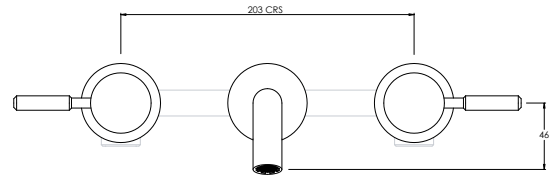

DOMO DO1011

3TH WALL MOUNTED BASIN MIXER (190MM SPOUT)**

Water pressure BAR	0.5	1.0	2.0	3.0	4.0	5.0
Outlets LITRES/MIN	5.9	8.3	11.7	14.1	16.4	18.3