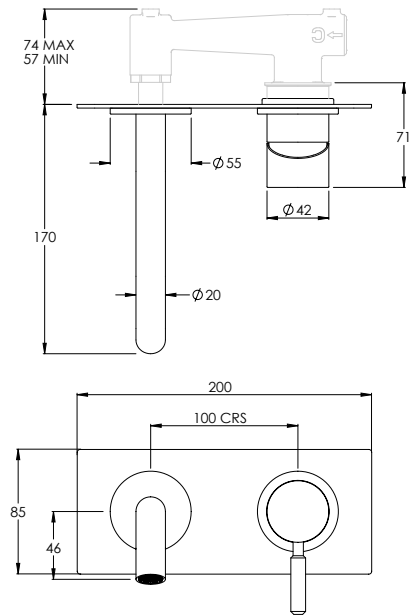

DOMO DO1009 DECCA DC1009

2TH WALL MOUNTED BASIN MIXER WITH PLATE*

Water pressure BAR	0.5	1.0	2.0	3.0	4.0	5.0
Outlets LITRES/MIN	5.5	7.6	10.9	13.3	15.5	17.4

* Separate rough **CO1201** required for 2TH wall mounted basin mixers