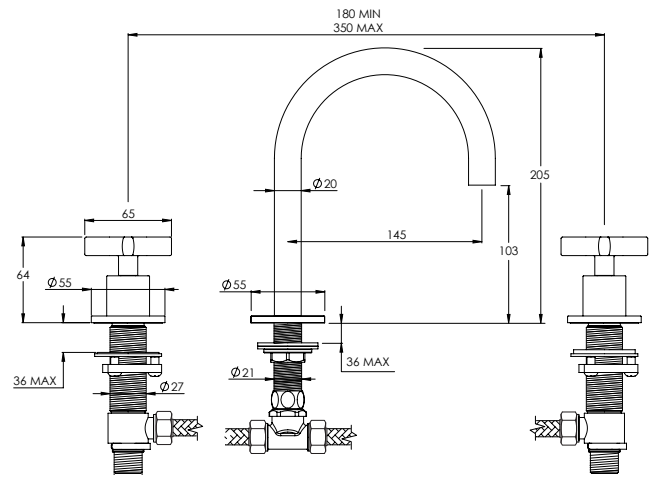

BANK FLOW RATES & DIMENSIONS

BANK BA1005