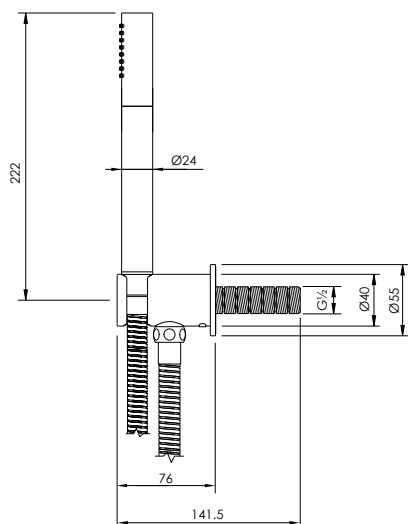

SHOWER FLOW RATES & DIMENSIONS

WALL OUTLET & PENCIL HANDSET