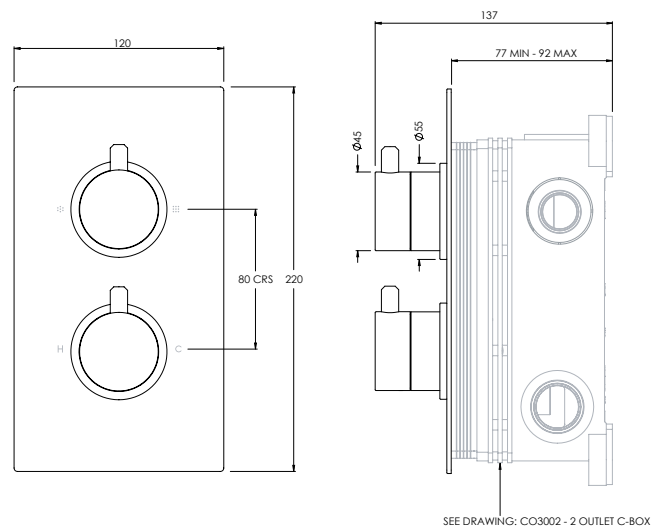

DOMO DO3001

**CONCEALED SHOWER VALVE TRIMSET
1 OUTLET**

Water pressure BAR	0.5	1.0	2.0	3.0	4.0	5.0
Outlets LITRES/MIN	11.1	16.4	23.4	29.3	33.0	37.2

DOMO DO3002

**CONCEALED SHOWER VALVE TRIMSET
2 OUTLET**

Water pressure BAR	0.5	1.0	2.0	3.0	4.0	5.0
Outlets LITRES/MIN	10.7	16.0	23.9	29.0	33.2	38.0