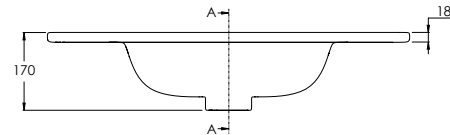

PORT 600MM CERAMIC BASIN

CO9061CW

610 x 465 x 170mm

PORT 800MM CERAMIC BASIN

CO9081CW

810 x 465 x 170mm