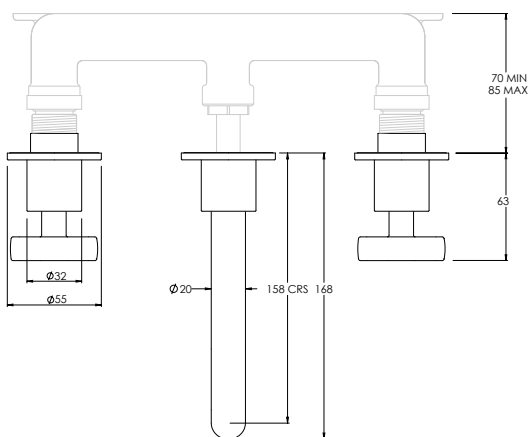

BANK BA1018

3TH WALL MOUNTED BASIN MIXER WITH BOSS (165MM SPOUT)**

Water pressure BAR	0.5	1.0	2.0	3.0	4.0	5.0
Outlets LITRES/MIN	5.9	8.3	11.7	14.1	16.4	18.3