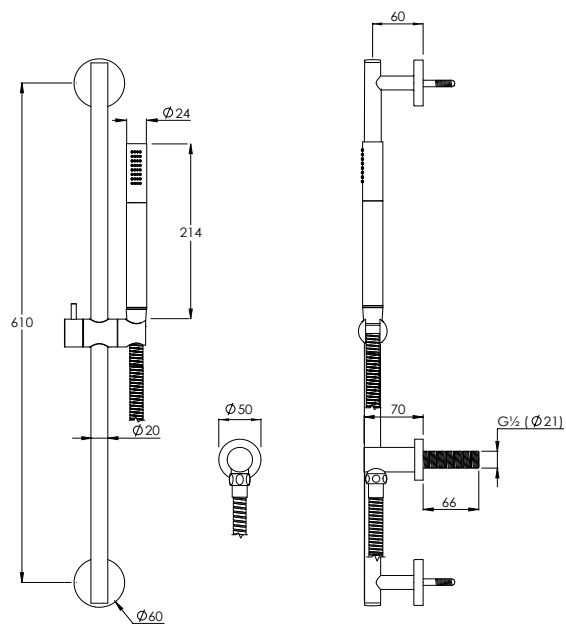

C04001

Water pressure BAR	0.5	1.0	2.0	3.0	4.0	5.0
Outlets LITRES/MIN	8.2	11.6	16.6	20.6	23.7	26.5

RISER RAIL AND 3 FUNCTION SHOWER HEAD

C04002

Water pressure BAR	0.5	1.0	2.0	3.0	4.0	5.0
Outlets LITRES/MIN	7.5	10.6	15.8	20.2	23.5	26.3

WALL OUTLET AND MULTIFUNCTION HANDSET