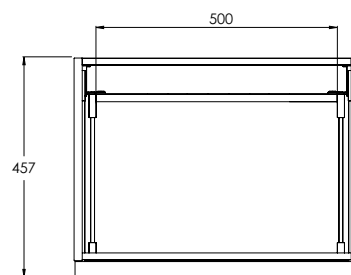

FARNOLLS 500MM VANITY UNIT

FV9050

492 x 400 x 390mm

FARNOLLS 600MM VANITY UNIT

FV9060

592 x 400 x 457mm