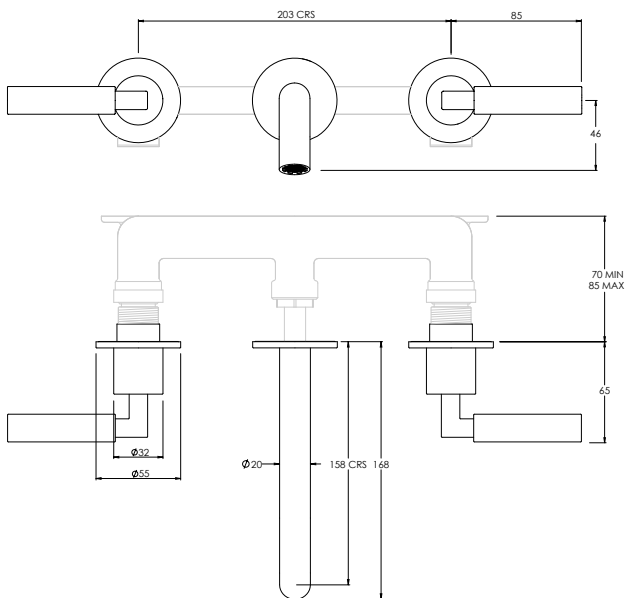

ZURICH ZU1018

3TH WALL MOUNTED BASIN MIXER (165MM SPOUT) WITH BOSS**

Water pressure BAR	0.5	1.0	2.0	3.0	4.0	5.0
Outlets LITRES/MIN	5.9	8.3	11.7	14.1	16.4	18.3