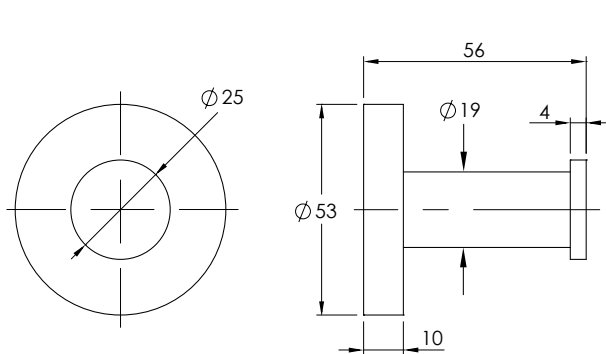

ROBE HOOK

D07003