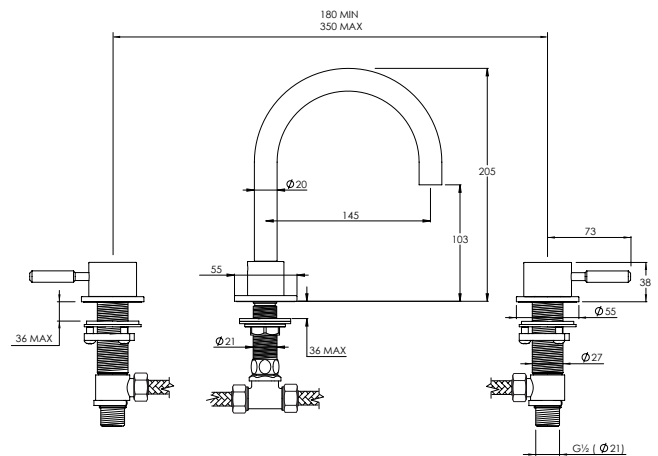

3TH DECK MOUNTED BASIN MIXER ANGLED FIXED SPOUT						
Water pressure BAR	0.5	1.0	2.0	3.0	4.0	5.0
Outlets LITRES/MIN	6.0	8.3	11.8	14.4	16.6	18.6

DOMO DO1006

3TH DECK MOUNTED BASIN MIXER ROUND FIXED SPOUT						
Water pressure BAR	0.5	1.0	2.0	3.0	4.0	5.0
Outlets LITRES/MIN	5.7	7.8	11.4	13.9	16.1	18.1

DOMO DO1015