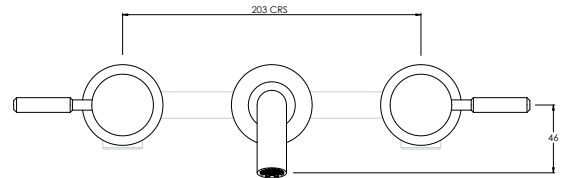

DOMO DO1021

3TH WALL MOUNTED BASIN MIXER WITH BOSS (190MM SPOUT)**

Water pressure BAR	0.5	1.0	2.0	3.0	4.0	5.0
Outlets LITRES/MIN	5.9	8.3	11.7	14.1	16.4	18.3

** separate rough **CO1301** required for 3TH wall mounted basin mixers