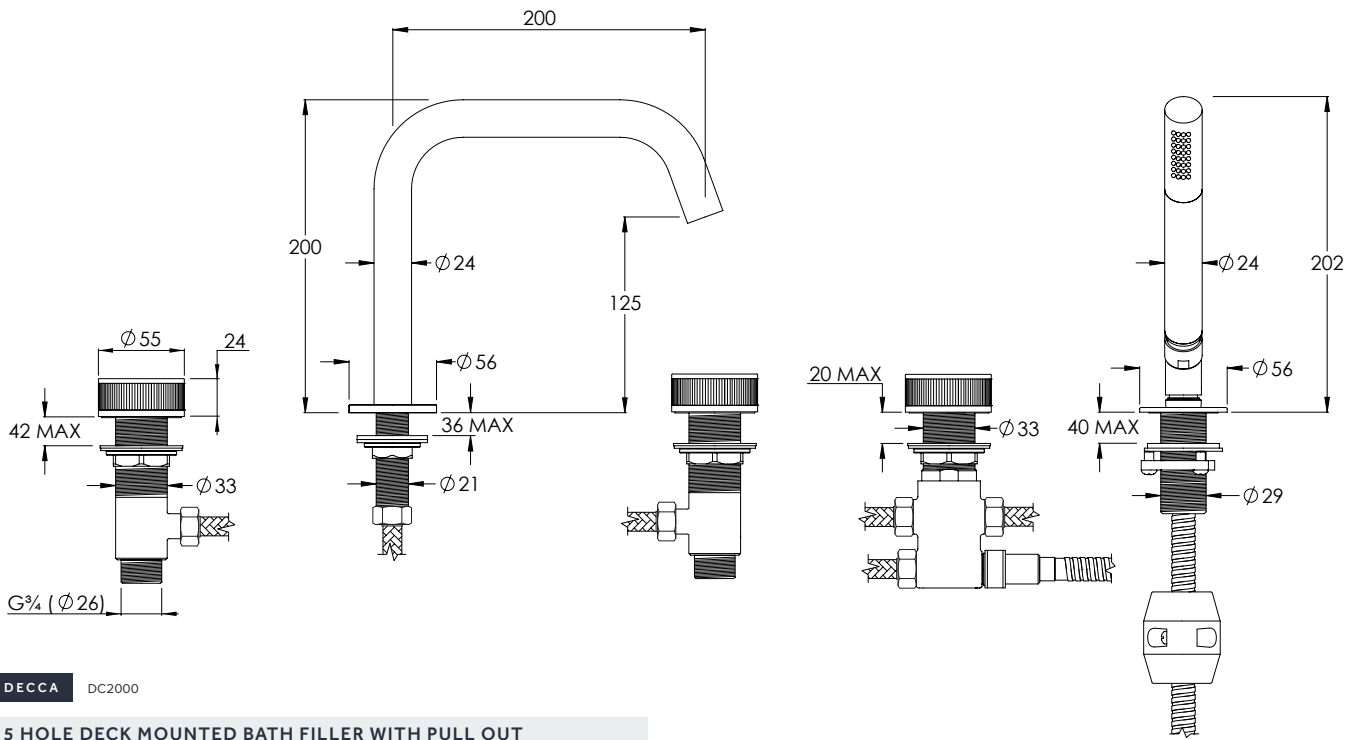

DECCA FLOW RATES & DIMENSIONS

DECCA DC2000

5 HOLE DECK MOUNTED BATH FILLER WITH PULL OUT HANDSPRAY

Water pressure BAR	0.5	1.0	2.0	3.0	4.0	5.0
Spout LITRES / MIN	12.1	16.9	24.4	31.1	35.3	-
Hand Shower LITRES / MIN	4.7	6.9	10.2	13.0	15.7	18.7