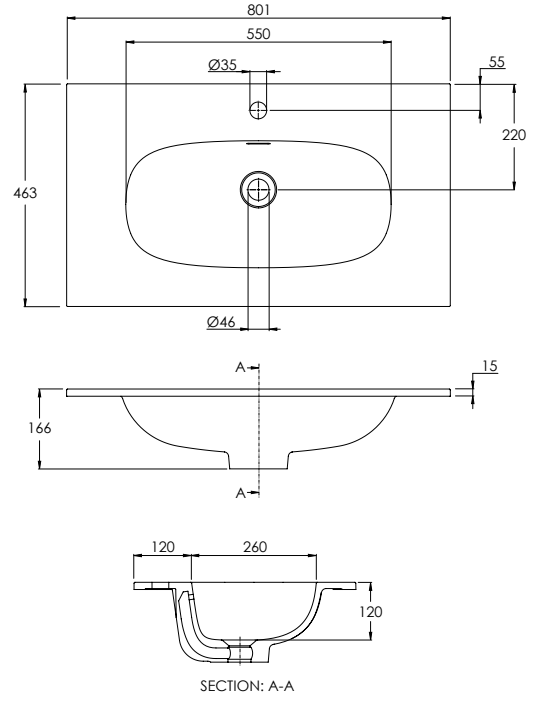

FLOAT 800MM BASIN

CO9081MW

801 x 463 x 166mm