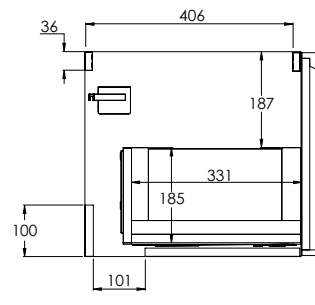

SECTION: A-A

FARNOLLS 1200MM DOUBLE VANITY UNIT

FV9120

1192 x 400 x 457mm