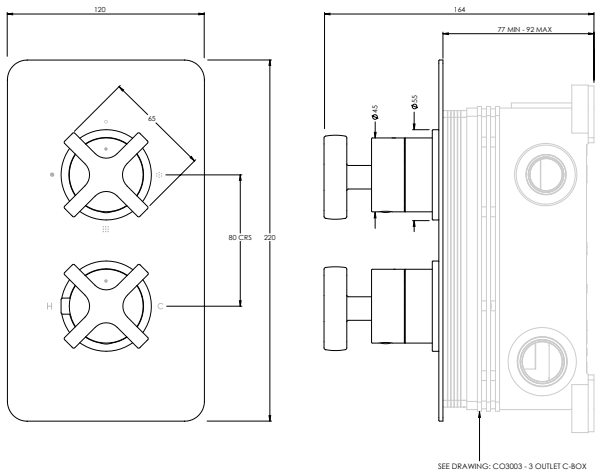

BANK BA3003

CONCEALED SHOWER VALVE TRIMSET 3 OUTLET						
Water pressure BAR	0.5	1.0	2.0	3.0	4.0	5.0
Outlets LITRES/MIN	10.5	15.6	22.7	27.8	31.9	37.4