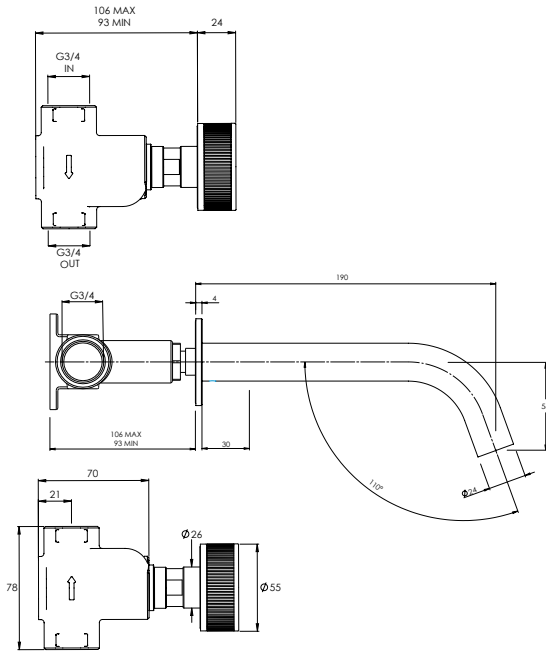

DECCA FLOW RATES & DIMENSIONS

DECCA DC2005

3TH WALL MOUNTED BATH FILLER - INCLUDES ROUGH

Water pressure BAR	0.5	1.0	2.0	3.0	4.0	5.0
Outlets LITRES/MIN	11.8	19.9	28.2	35.2	40.8	45.0