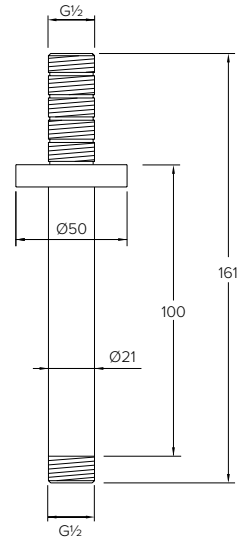

SHOWER FLOW RATES & DIMENSIONS

TBX SHOWER HEAD		CO4017				
Water pressure BAR	0.5	1.0	2.0	3.0	4.0	5.0
Outlet LITRES/MIN	6.9	9.8	14.6	18.2	21.1	23.5

100MM CEILING ARM CO4007