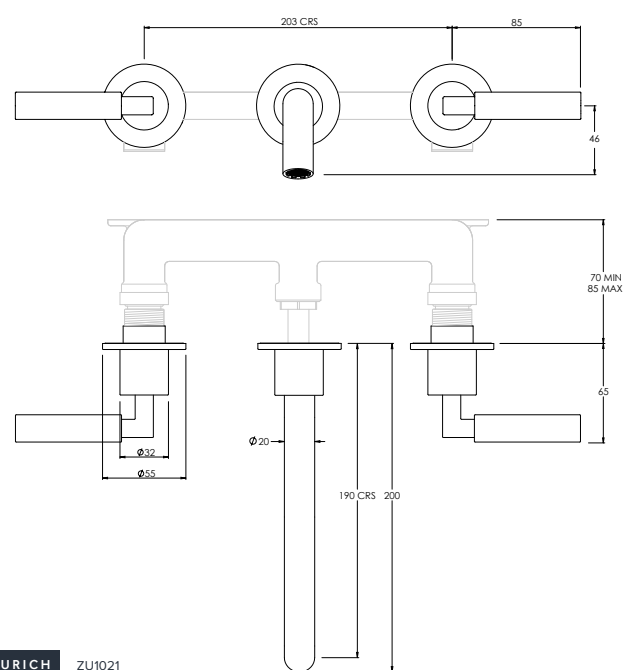

ZURICH ZU1021

3TH WALL MOUNTED BASIN MIXER (190MM SPOUT) WITH BOSS**

Water pressure BAR	0.5	1.0	2.0	3.0	4.0	5.0
Outlets LITRES/MIN	5.9	8.3	11.7	14.1	16.4	18.3

** separate rough **CO1301** required for 3TH wall mounted basin mixers