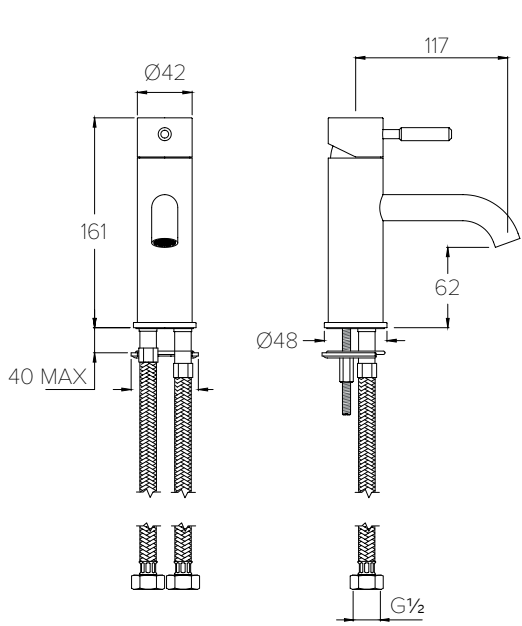

DOMO FLOW RATES & DIMENSIONS

DOMO DO1000 **DECCA** DC1000

DECK MOUNTED MONO BASIN MIXER						
Water pressure BAR	0.5	1.0	2.0	3.0	4.0	5.0
Outlets LITRES/MIN	5.2	7.3	10.3	12.7	14.6	16.5