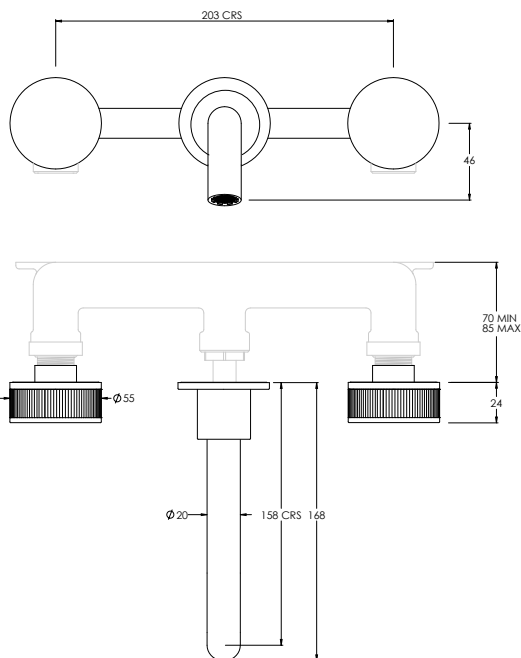

DECCA DC1018

3TH WALL MOUNTED BASIN MIXER WITH BOSS(165MM SPOUT)**

Water pressure BAR	0.5	1.0	2.0	3.0	4.0	5.0
Outlets LITRES/MIN	5.9	8.3	11.7	14.1	16.4	18.3