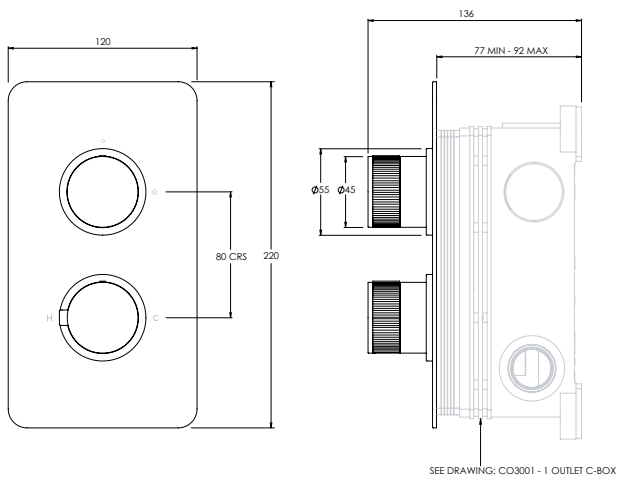

DECCA FLOW RATES & DIMENSIONS

DECCA DC2004

WALL MOUNTED ON/OFF VALVES - INCLUDES ROUGH

| Water pressure BAR | 0.5 | 1.0 | 2.0 | 3.0 | 4.0 | 5.0 |
|-----------------------|-------|------|------|------|------|-----|
| Outlets LITRES/MIN | 21.16 | 28.5 | 42.3 | 51.6 | 59.4 | - |