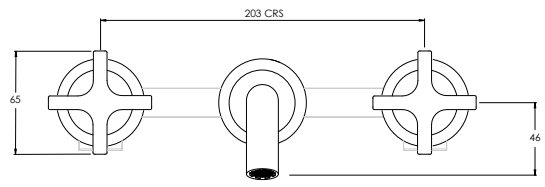

BANK BA1021

3TH WALL MOUNTED BASIN MIXER WITH BOSS (190MM SPOUT)**

Water pressure BAR	0.5	1.0	2.0	3.0	4.0	5.0
Outlets LITRES/MIN	5.9	8.3	11.7	14.1	16.4	18.3

** separate rough **CO1301** required for 3TH wall mounted basin mixers