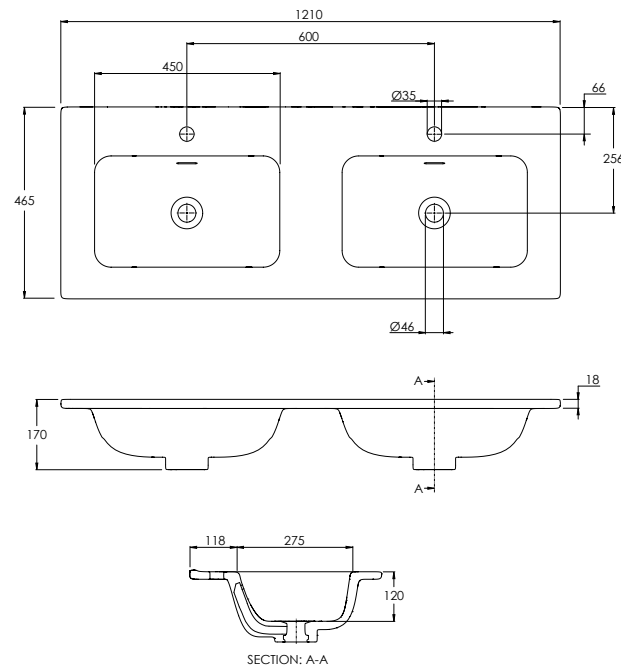

PORT 1200MM DOUBLE CERAMIC BASIN

CO9121CW

1210 x 465 x 170mm