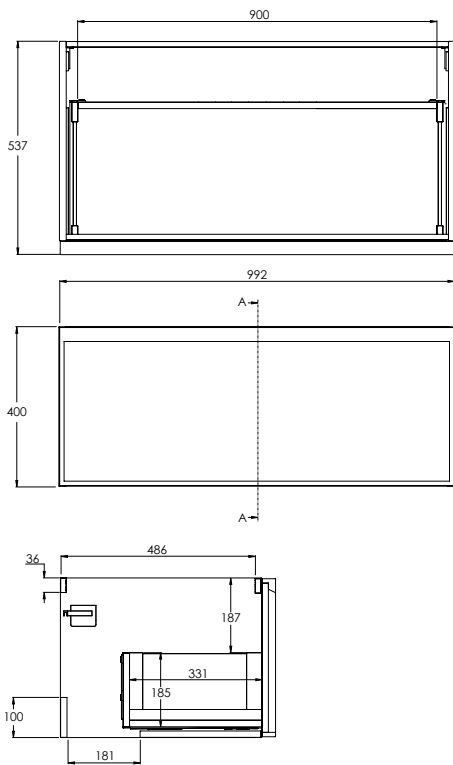

FARNOLLS 600MM EXTRA-DEEP VANITY UNIT
FV906E 592 x 400 x 537mm

FARNOLLS 1000MM EXTRA-DEEP VANITY UNIT
FV910E 992 x 400 x 537mm