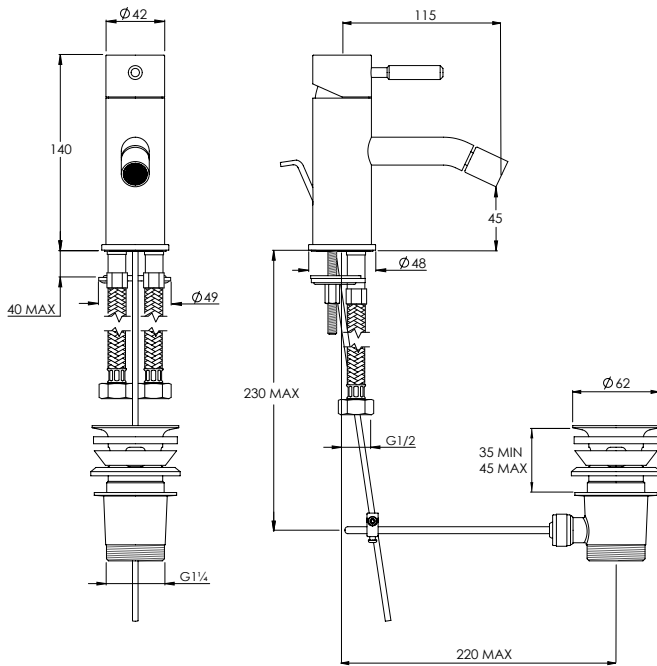

DOMO/DECCA MONO BIDET MIXER

DO1010