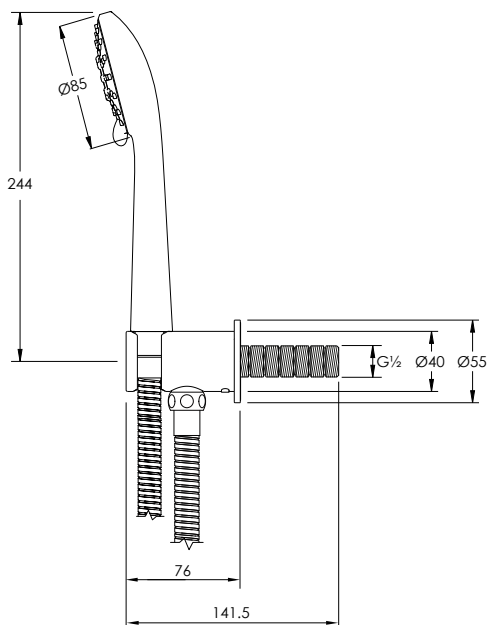

C04001

Water pressure BAR	0.5	1.0	2.0	3.0	4.0	5.0
Outlets LITRES/MIN	8.2	11.6	16.6	20.6	23.7	26.5

RISER RAIL AND 3 FUNCTION SHOWER HEAD

C04002

Water pressure BAR	0.5	1.0	2.0	3.0	4.0	5.0
Outlets LITRES/MIN	7.5	10.6	15.8	20.2	23.5	26.3

WALL OUTLET AND MULTIFUNCTION HANDSET