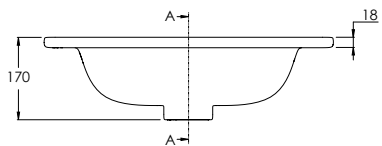

PORT 600MM CERAMIC BASIN

CO9061CW

610 x 465 x 170mm

PORT 800MM CERAMIC BASIN

CO9081CW

810 x 465 x 170mm