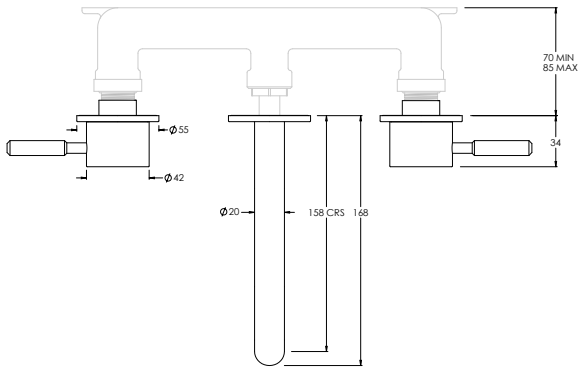

DOMO FLOW RATES & DIMENSIONS

DOMO DO1008

3TH WALL MOUNTED BASIN MIXER (165MM SPOUT)**

Water pressure BAR	0.5	1.0	2.0	3.0	4.0	5.0
Outlets LITRES/MIN	5.9	8.3	11.7	14.1	16.4	18.3