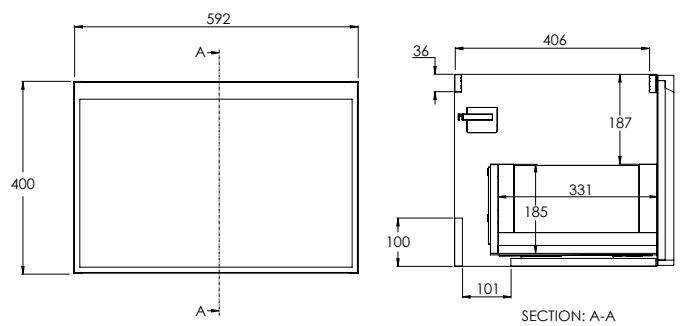

FARNOLLS 500MM VANITY UNIT

FV9050

492 x 400 x 390mm

FARNOLLS 600MM VANITY UNIT

FV9060

592 x 400 x 457mm