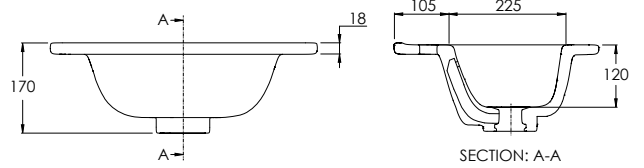

PORT BASIN

PORT 400MM CLOAKROOM BASIN

CO9041CW

402 x 221 x 120mm

PORT 500MM SHORT PROJECTION CERAMIC BASIN

CO9051CW

510 x 395 x 170mm