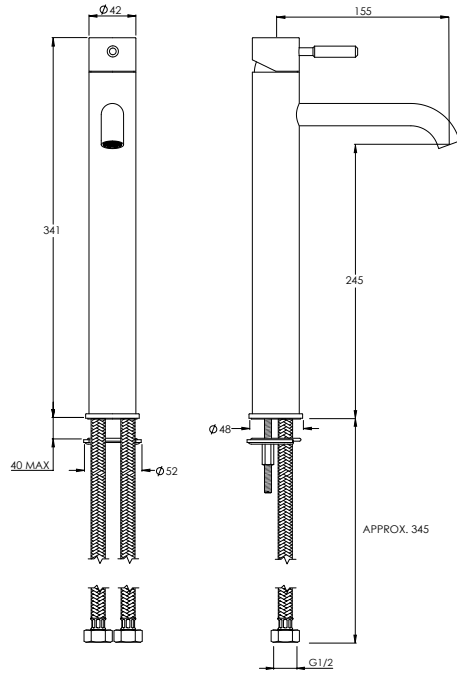

DOMO FLOW RATES & DIMENSIONS

DOMO

DO1024

DECCA

DO1024

DECK MOUNTED DOMO/DECCA TALL MONO MIXER

Water pressure BAR	0.5	1.0	2.0	3.0	4.0	5.0
Outlets LITRES/MIN	5.2	7.3	10.3	12.7	14.6	16.5