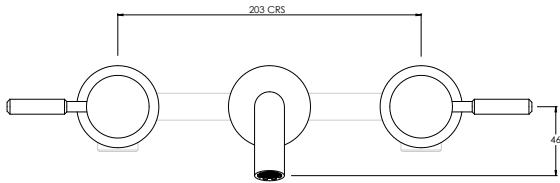

DOMO FLOW RATES & DIMENSIONS

DOMO DO1008

3TH WALL MOUNTED BASIN MIXER (165MM SPOUT)**

Water pressure BAR	0.5	1.0	2.0	3.0	4.0	5.0
Outlets LITRES/MIN	5.9	8.3	11.7	14.1	16.4	18.3