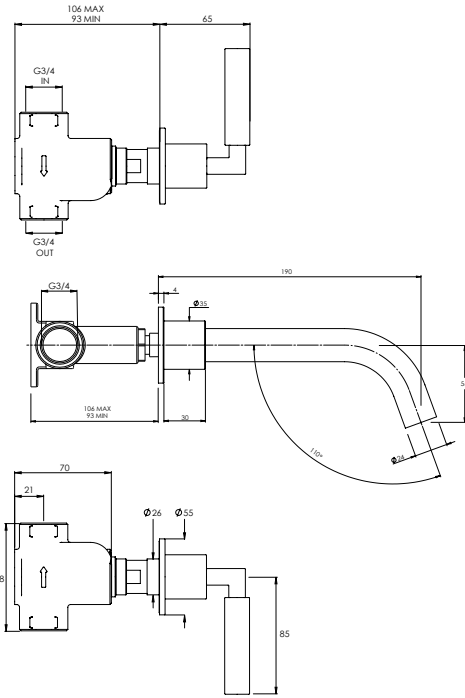

ZURICH ZU2005

3TH WALL MOUNTED BATH FILLER (190MM SPOUT)						
Water pressure BAR	0.5	1.0	2.0	3.0	4.0	5.0
Outlets LITRES/MIN	11.8	19.9	28.2	35.2	40.8	45.0