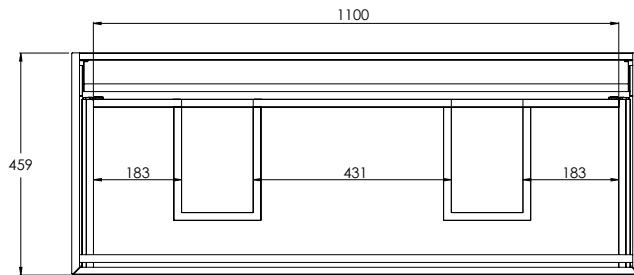

DECIMAL 1200MM DOUBLE VANITY UNIT

DV9120

1190 x 560 x 459mm