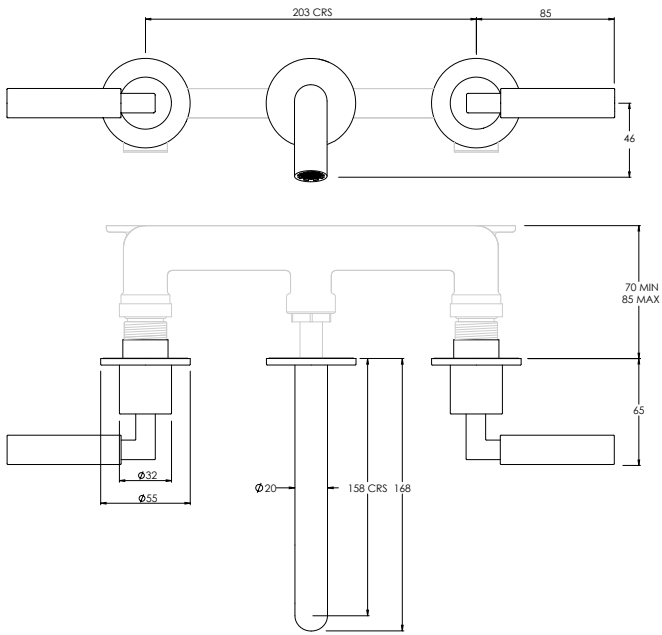

ZURICH FLOW RATES & DIMENSIONS

ZURICH ZU1008

3TH WALL MOUNTED BASIN MIXER (165MM SPOUT)**

Water pressure BAR	0.5	1.0	2.0	3.0	4.0	5.0
Outlets LITRES/MIN	5.9	8.3	11.7	14.1	16.4	18.3