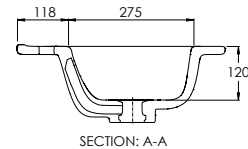

PORT 600MM CERAMIC BASIN

CO9061CW

610 x 465 x 170mm

PORT 800MM CERAMIC BASIN

CO9081CW

810 x 465 x 170mm