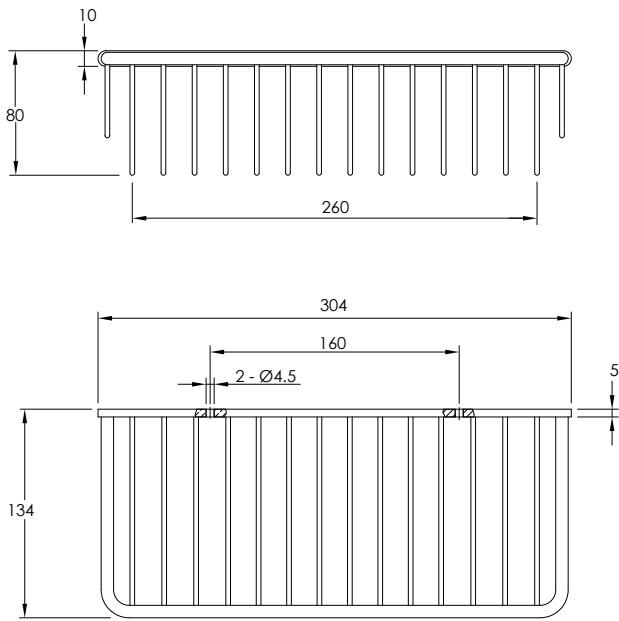

D07008

FREESTANDING TOILET BRUSH

D07001

WALL HUNG TOILET BRUSH

D07009

ACCESSORIES DIMENSIONS

RECTANGULAR SOAP BASKET

D07004