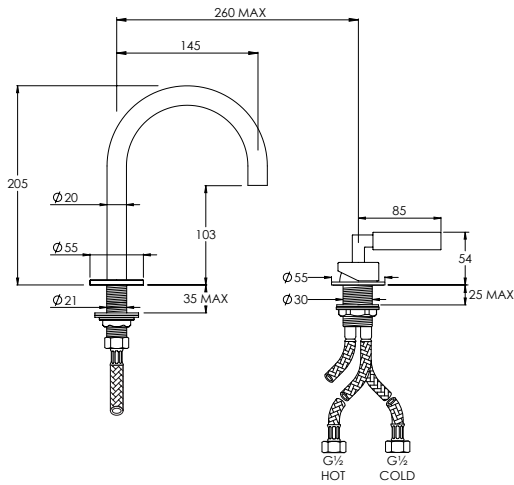

ZURICH ZU1001

| DECK MOUNTED MONO BASIN MIXER SWIVEL SPOUT | | | | | | |
|--|-----|------|------|------|------|------|
| Water pressure BAR | 0.5 | 1.0 | 2.0 | 3.0 | 4.0 | 5.0 |
| Outlets LITRES/MIN | 8.3 | 11.7 | 16.5 | 20.1 | 22.8 | 24.8 |