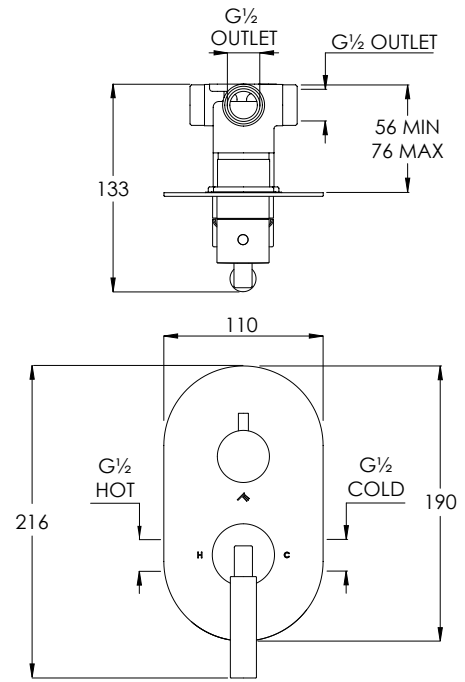

ZURICH ZU3006

CONCEALED MANUAL 2 OUTLET SHOWER VALVE

Water pressure BAR	0.5	1.0	2.0	3.0	4.0	5.0
Bath Outlet LITRES/MIN	10.1	14.2	20.1	24.8	28.9	32.4
Shower Outlet LITRES/MIN	9.7	14	19.3	23.9	27.4	31.2