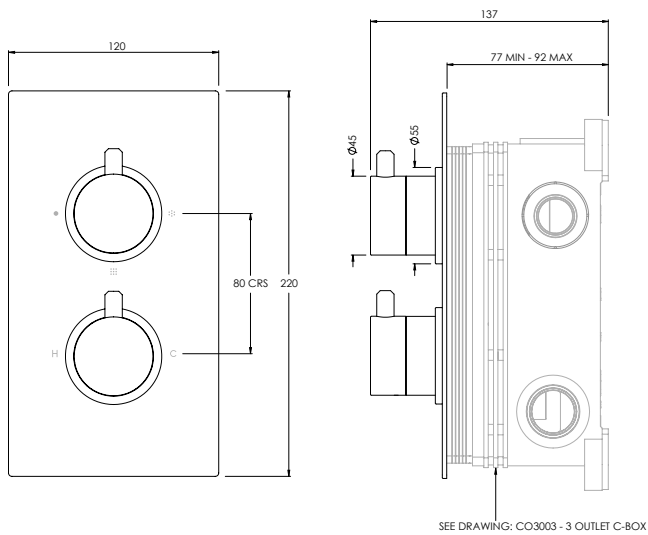

DOMO DO3003

**CONCEALED SHOWER VALVE TRIMSET
3 OUTLET**

Water pressure BAR	0.5	1.0	2.0	3.0	4.0	5.0
Outlets LITRES/MIN	10.5	15.6	22.7	27.8	31.9	37.4

DOMO DO3101

2 OUTLET SHOWER VALVE WITH HANDSPRAY***

Water pressure BAR	0.5	1.0	2.0	3.0	4.0	5.0
Outlets LITRES/MIN	10.7	16.0	23.9	29.0	33.2	38.0
Hand Shower LITRES/MIN	9.2	10.4	16.0	19.8	-	-

*** separate rough **CO3101** required for 2 outlet shower valve with handset