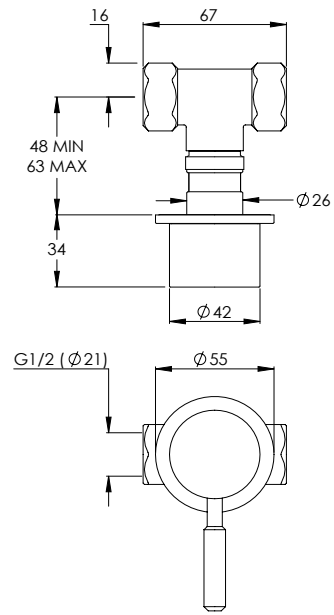

WALL MOUNTED ON/OFF VALVE

DO2008