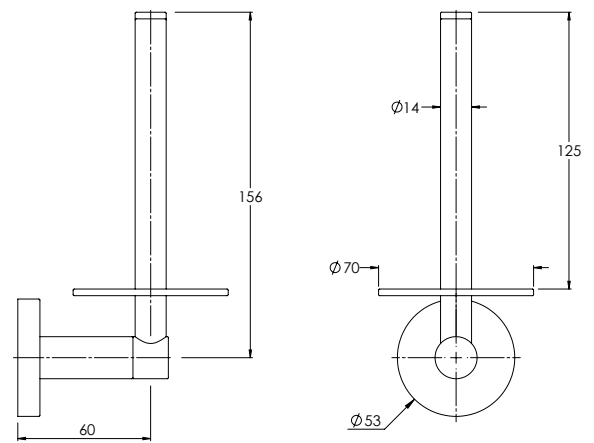

SPARE PAPER HOLDER

D07010