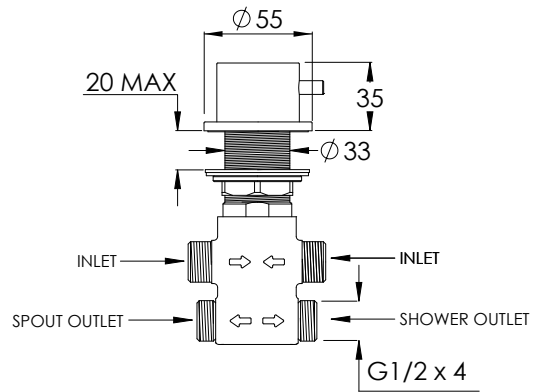

DOMO DO2004

| WALL MOUNTED ON/OFF VALVES - INCLUDES ROUGH | | | | | | |
|---|-------|------|------|------|------|-----|
| Water pressure BAR | 0.5 | 1.0 | 2.0 | 3.0 | 4.0 | 5.0 |
| Outlets LITRES/MIN | 21.16 | 28.5 | 41.3 | 51.6 | 59.4 | - |