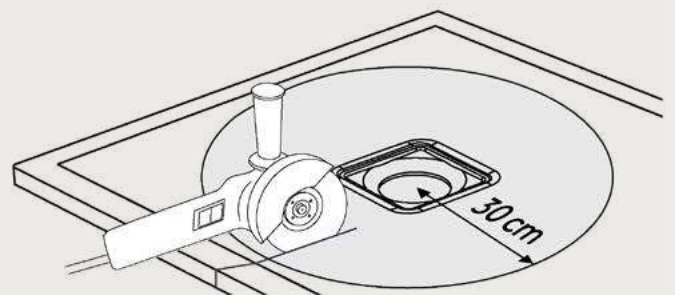

1. !X DO NOT cut tray within 300mm circumference from centre of the waste