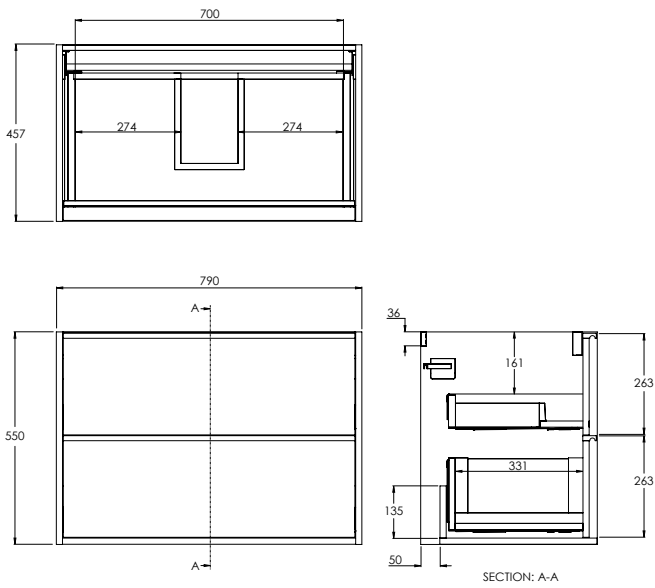

SV904

390 x 500 x 213mm

SHEPHERD 500MM VANITY UNIT

SV9050

490 x 550 x 390mm

SHEPHERD 600MM VANITY UNIT

SV9060

590 x 550 x 457mm