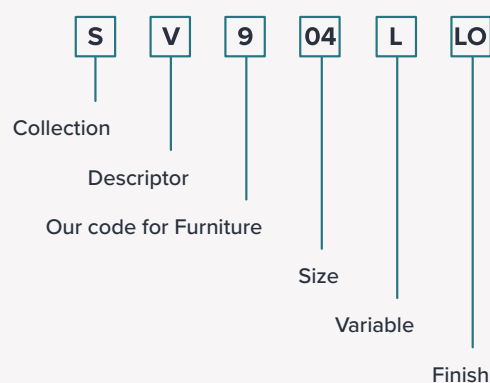

Countertops include waste only, no tap holes.

BREAKING THE CODE

Each product code follows the same formula, making it easy for you to be sure you are ordering the correct piece of furniture in the finish you want.