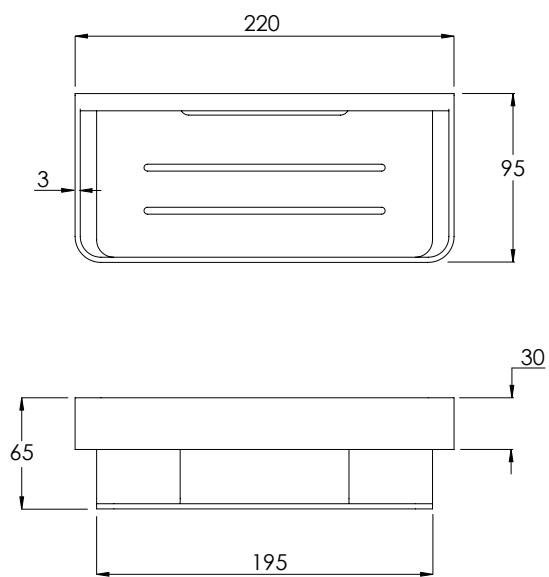

D07011

300MM SHOWER SHELF

D07012

220MM SHOWER BASKET

D07013

300 SHOWER BASKET

D07014

FURNITURE PRODUCT SPECS