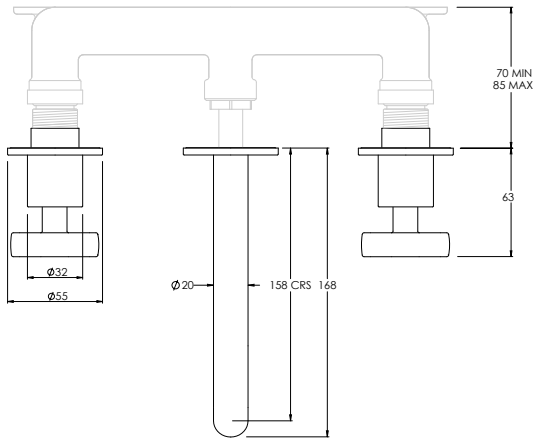

BANK FLOW RATES & DIMENSIONS

BANK BA1008

3TH WALL MOUNTED BASIN MIXER (165MM SPOUT)**

Water pressure BAR	0.5	1.0	2.0	3.0	4.0	5.0
Outlets LITRES/MIN	5.9	8.3	11.7	14.1	16.4	18.3