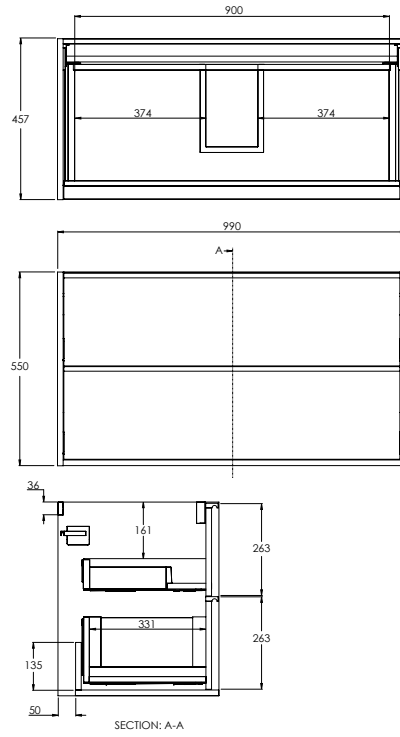

SV904

390 x 500 x 213mm

SHEPHERD 500MM VANITY UNIT

SV9050

490 x 550 x 390mm

SHEPHERD 600MM VANITY UNIT

SV9060

590 x 550 x 457mm