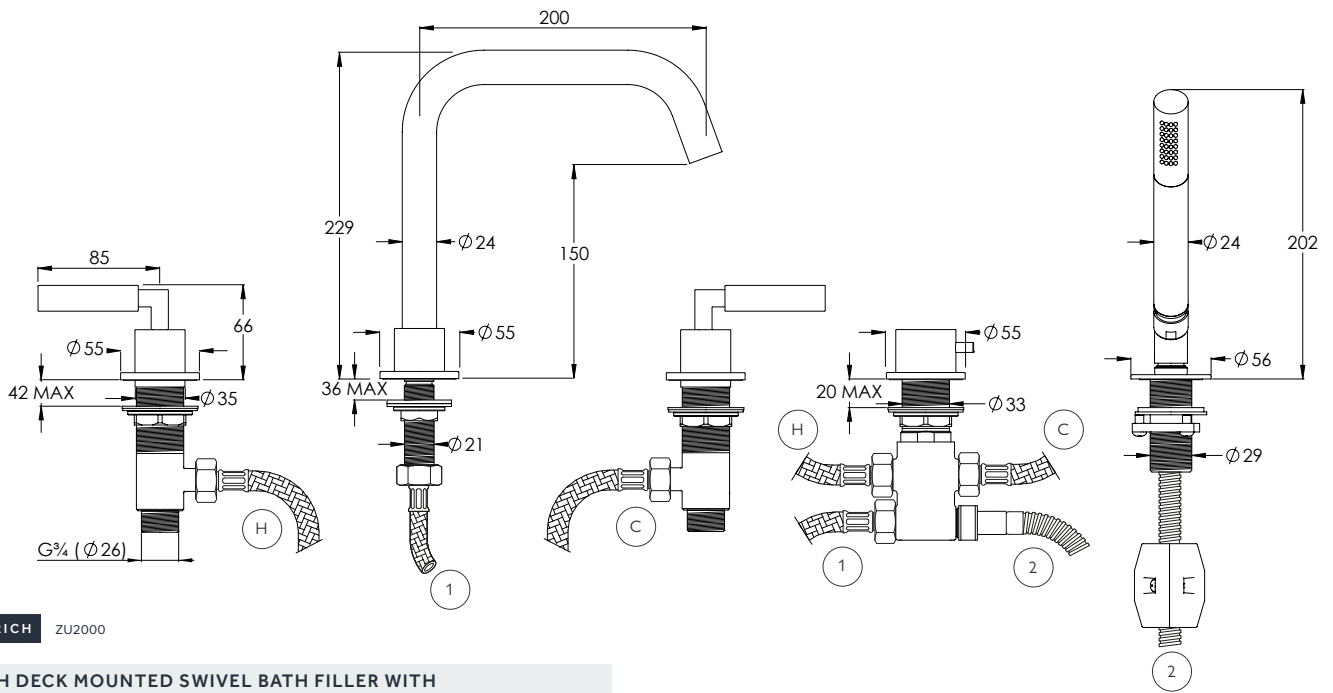

ZURICH FLOW RATES & DIMENSIONS

ZURICH ZU2000

5TH DECK MOUNTED SWIVEL BATH FILLER WITH PULL OUT HANDSPRAY

Water pressure BAR	0.5	1.0	2.0	3.0	4.0	5.0
Outlet (Spout) LITRES/MIN	12.1	16.9	24.4	31.1	35.3	-
Outlet (Handshower) LITRES/MIN	4.7	6.9	10.2	13.0	15.7	18.7