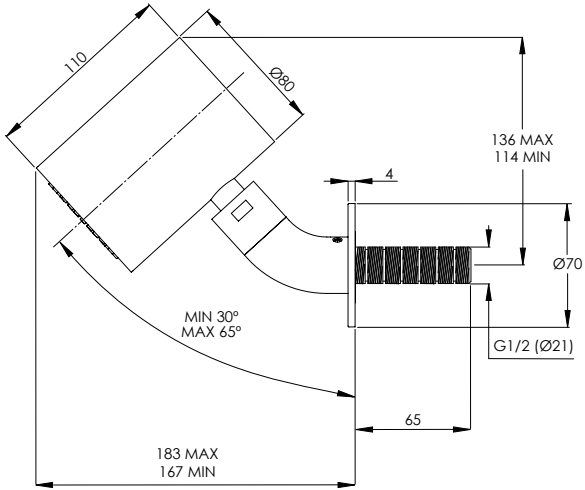

SHOWER FLOW RATES & DIMENSIONS

TBX SHOWER HEAD		CO4017				
Water pressure BAR	0.5	1.0	2.0	3.0	4.0	5.0
Outlet LITRES/MIN	6.9	9.8	14.6	18.2	21.1	23.5

100MM CEILING ARM CO4007