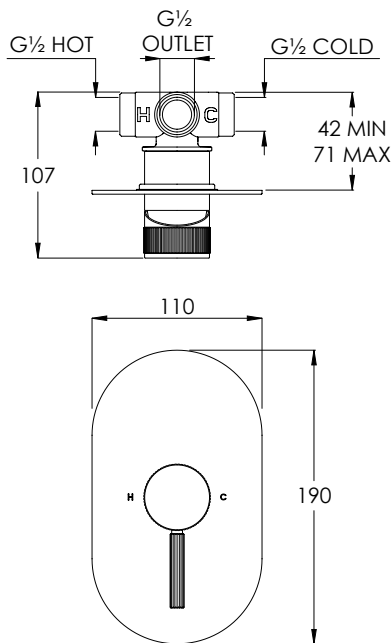

DECCA DC3005

CONCEALED MANUAL SHOWER VALVE						
Water pressure BAR	0.5	1.0	2.0	3.0	4.0	5.0
Outlets LITRES/MIN	11.4	16.3	22.8	28.2	32.9	36.9