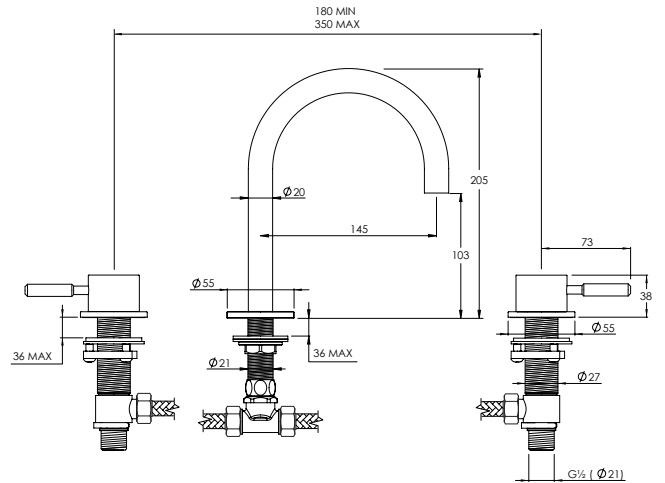

DOMO FLOW RATES & DIMENSIONS

DOMO DO1005