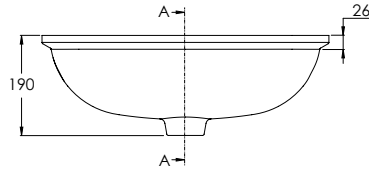

SPECIFICATION SHEETS
UNDERMOUNT BASIN & COUNTERTOP