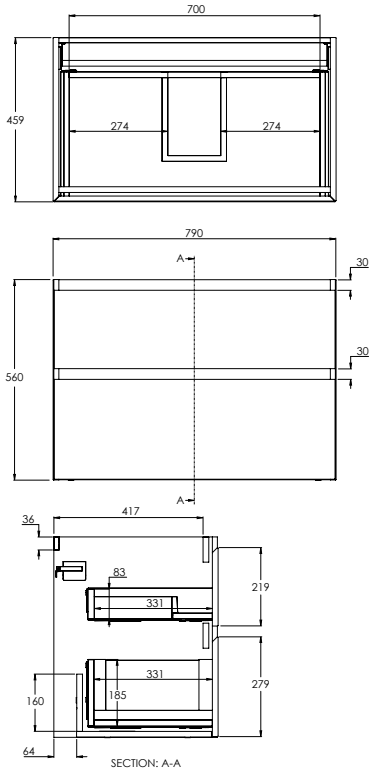

DECIMAL 800MM VANITY UNIT

DV9080

790 x 560 x 459mm

DV9100

990 x 560 x 459mm