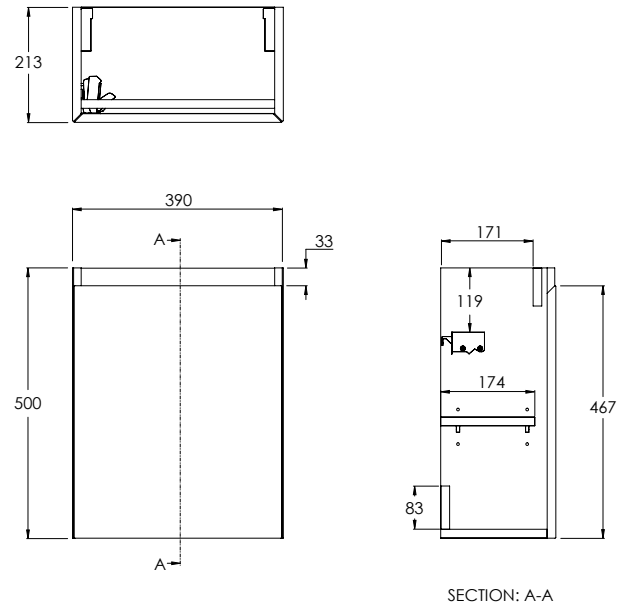

FARNOLLS 1200MM EXTRA-DEEP DOUBLE VANITY UNIT
FV912E 1192 x 400 x 537mm

DECIMAL CLOAKROOM VANITY UNIT

DV904

390 x 500 x 213mm