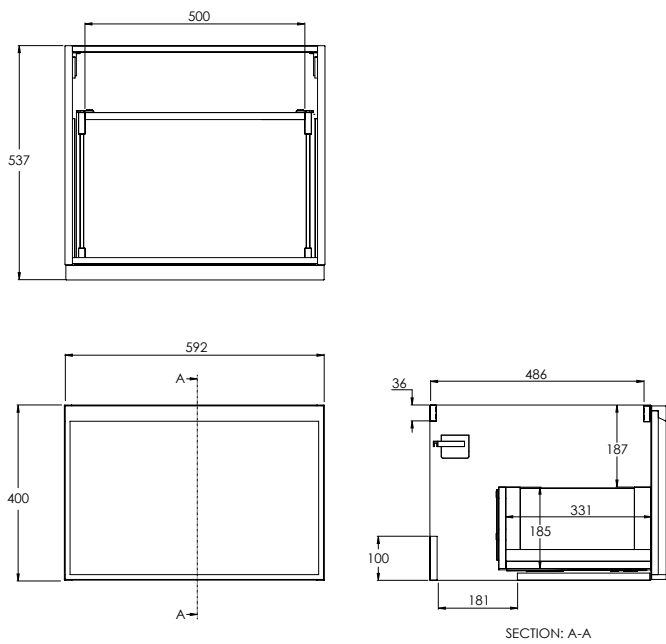

SPECIFICATION SHEETS
FARNOLLS- EXTRA-DEEP UNITS