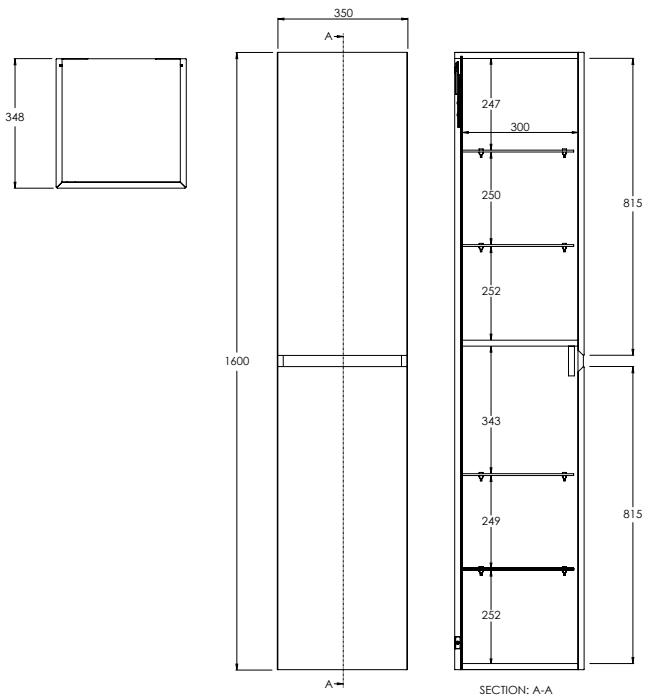

DECIMAL TALL UNIT

DT916

350 x 1600 x 348mm