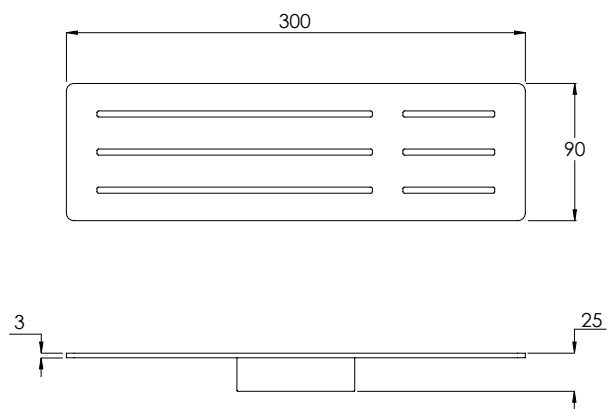

300MM SHOWER SHELF

D07012