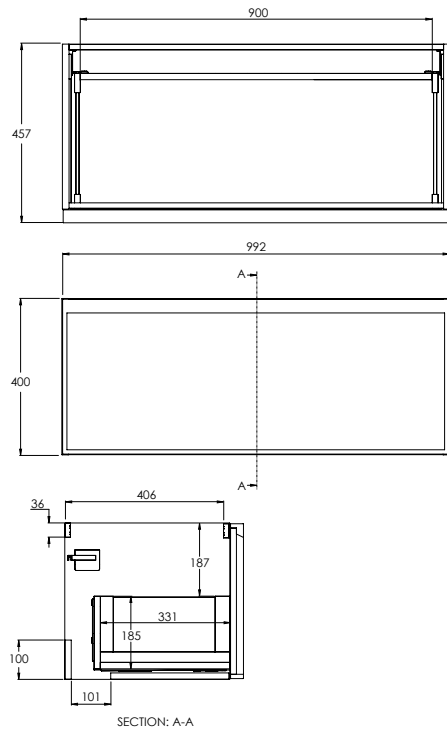

FARNOLLS 800MM VANITY UNIT

FV9080

792 x 400 x 457mm

FARNOLLS 1000MM VANITY UNIT

FV9100

992 x 400 x 457mm