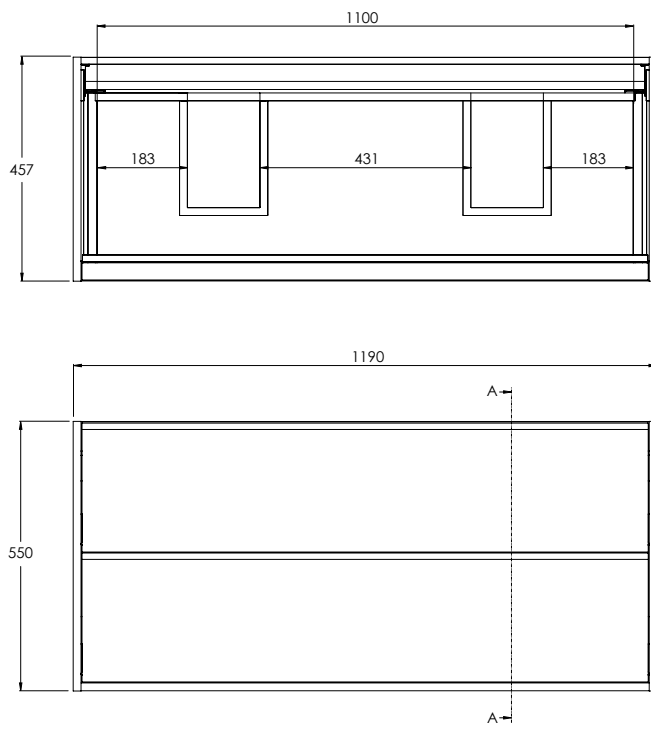

SHEPHERD 800MM VANITY UNIT

SV9080

790 x 550 x 457mm

SHEPHERD 1000MM VANITY UNIT

SV9100

990 x 550 x 457mm

SHEPHERD 1200MM DOUBLE VANITY UNIT

SV9120