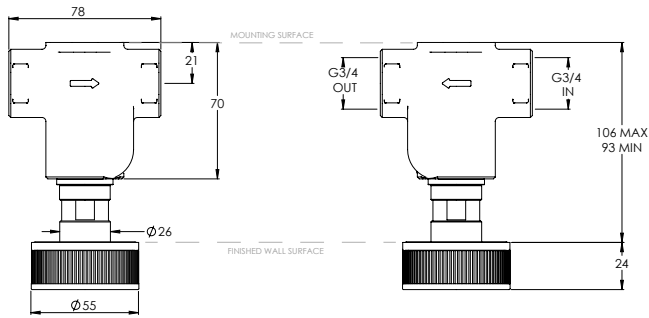

DECCA FLOW RATES & DIMENSIONS

DECCA DC2004

WALL MOUNTED ON/OFF VALVES - INCLUDES ROUGH

| Water pressure BAR | 0.5 | 1.0 | 2.0 | 3.0 | 4.0 | 5.0 |
|-----------------------|-------|------|------|------|------|-----|
| Outlets LITRES/MIN | 21.16 | 28.5 | 42.3 | 51.6 | 59.4 | - |