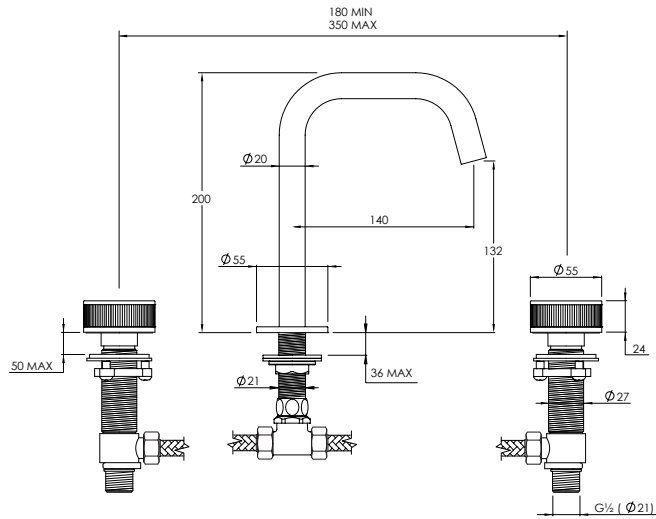

DECCA DC1005