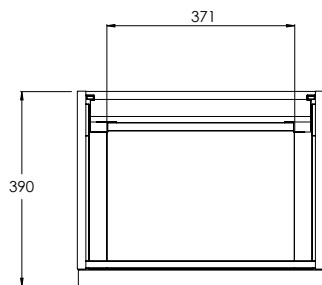

FARNOLLS 500MM VANITY UNIT

FV9050

492 x 400 x 390mm

FARNOLLS 600MM VANITY UNIT

FV9060

592 x 400 x 457mm