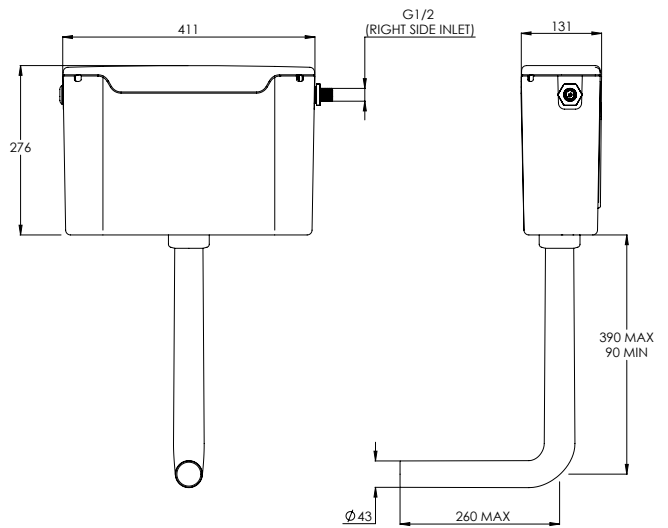

CO7021

10 - 29mm Furniture

29 - 48mm Furniture

FLUSH BUTTON

CO7050

CONCEALED CISTERN

CO7100 / 200

WALL MOUNTED DOUCHE HANDSPRAY & HOLDER