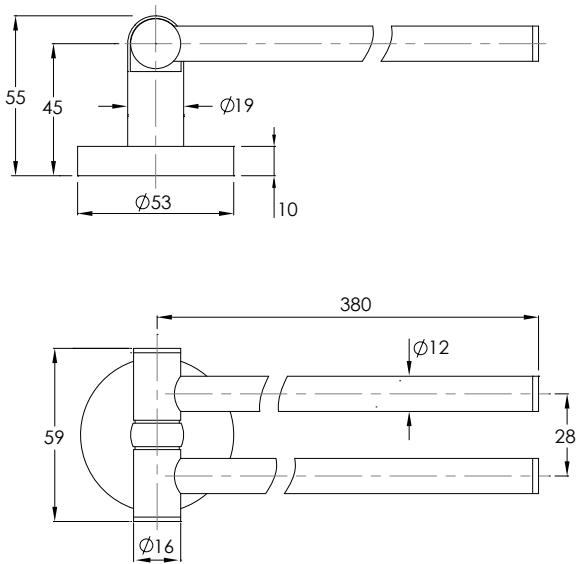

DOUBLE SWIVEL TOWEL BARS

D07000

TOWEL BAR 18"

D07005