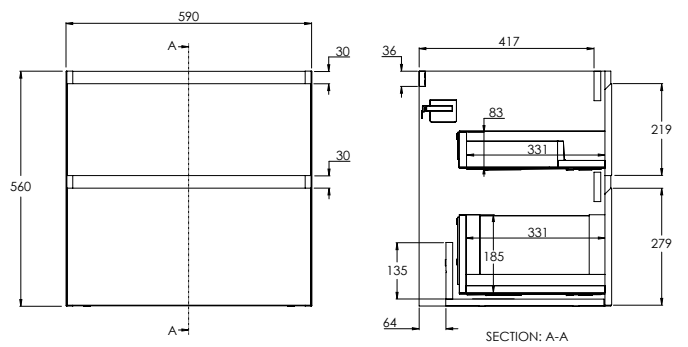

490 x 560 x 390mm

DECIMAL 600MM VANITY UNIT

DV9060

590 x 560 x 459mm

DECIMAL 800MM VANITY UNIT

DV9080

790 x 560 x 459mm

DECIMAL 1000MM VANITY UNIT