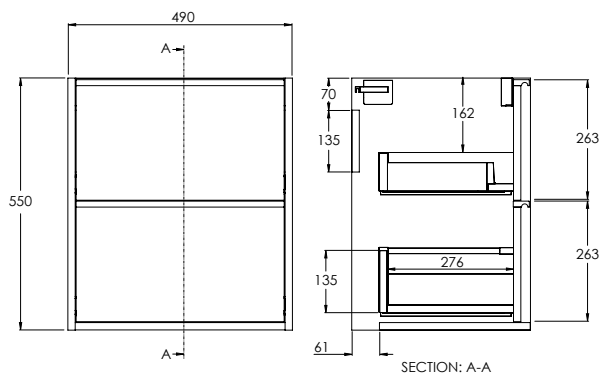

SV904

390 x 500 x 213mm

SHEPHERD 500MM VANITY UNIT

SV9050

490 x 550 x 390mm

SHEPHERD 600MM VANITY UNIT

SV9060

590 x 550 x 457mm