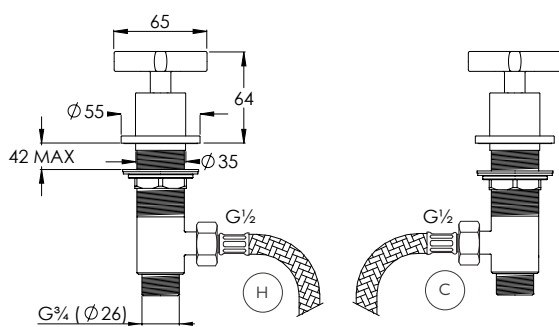

WALL MOUNTED ON/OFF VALVES

Water pressure BAR	0.5	1.0	2.0	3.0	4.0	5.0
Outlets LITRES/MIN	21.1	28.5	41.3	51.6	59.4	-

BANK BA2112