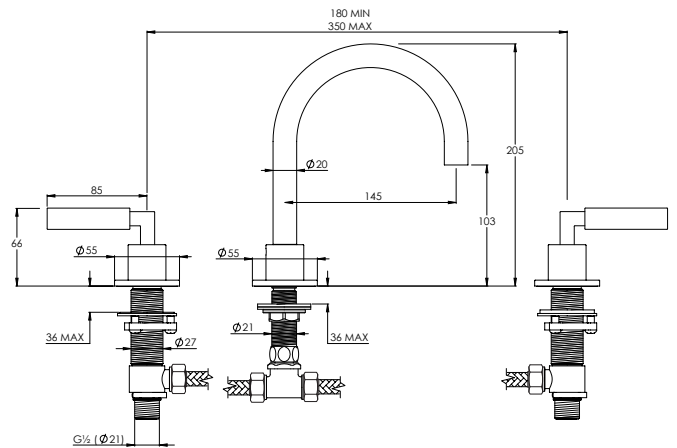

3TH DECK MOUNTED BASIN MIXER ROUND FIXED SPOUT

Water pressure BAR	0.5	1.0	2.0	3.0	4.0	5.0
Outlets LITRES/MIN	5.7	7.8	11.4	13.9	16.1	18.1

ZURICH ZU1015