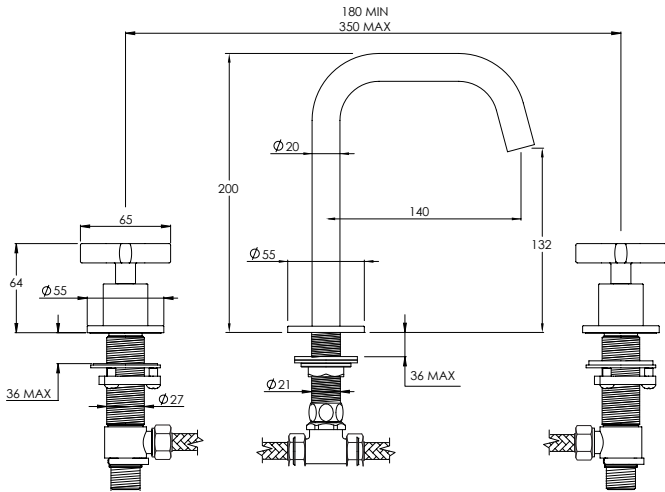

BANK FLOW RATES & DIMENSIONS

BANK BA1005