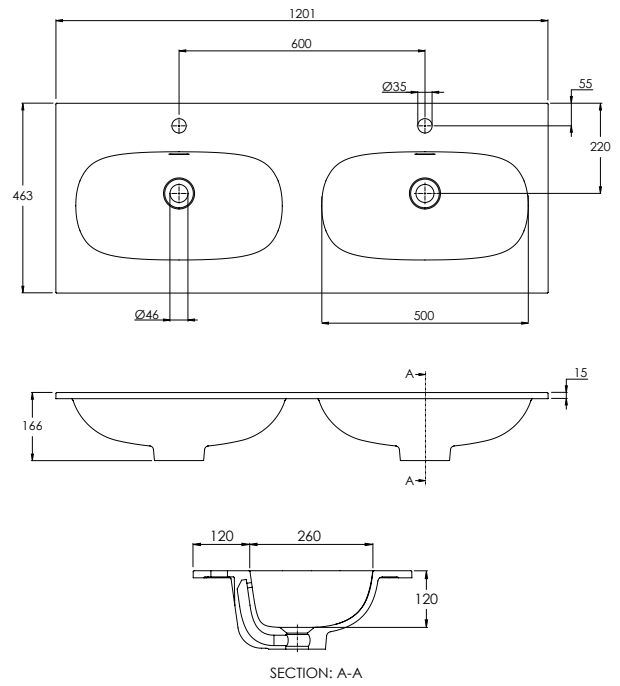

FLOAT 1200MM DOUBLE BASIN

CO9121MW

1201 x 463 x 166mm