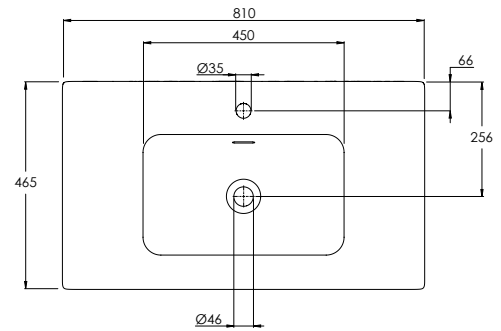

PORT 600MM CERAMIC BASIN

CO9061CW

610 x 465 x 170mm

PORT 800MM CERAMIC BASIN

CO9081CW

810 x 465 x 170mm