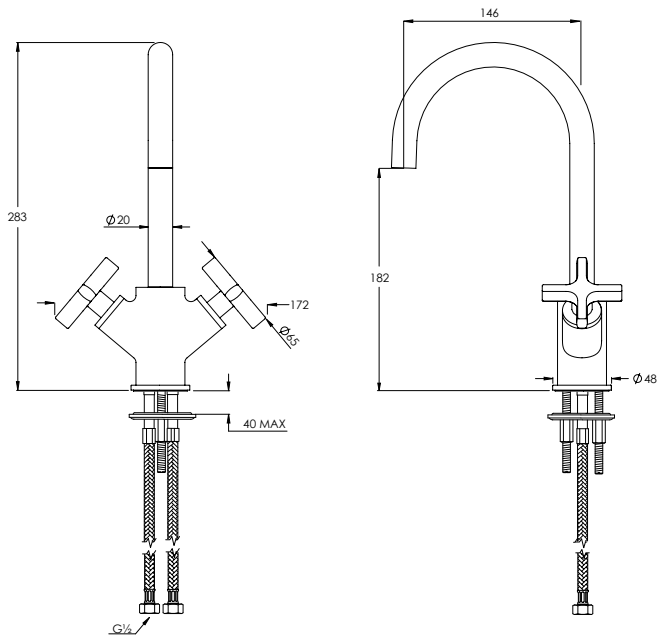

BANK FLOW RATES & DIMENSIONS

BANK BA1002

MONO BASIN MIXER WITH ROUND SWIVEL SPOUT

Water pressure BAR	0.5	1.0	2.0	3.0	4.0	5.0
Outlets LITRES/MIN	5.6	7.7	11.0	13.7	16.0	17.9