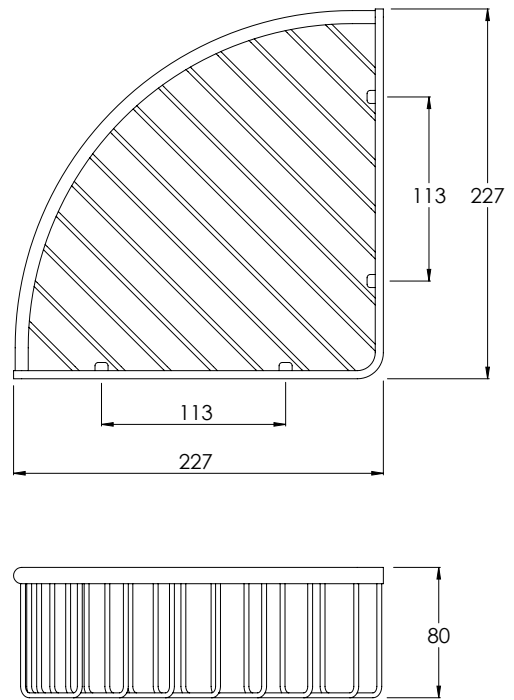

D07008

FREESTANDING TOILET BRUSH

D07001

WALL HUNG TOILET BRUSH

D07009

ACCESSORIES DIMENSIONS

RECTANGULAR SOAP BASKET

D07004