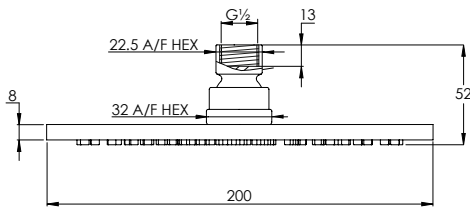

200MM MODULAR SHOWER HEAD					CO4014
Water pressure BAR	0.5	1.0	2.0	3.0	
Outlet LITRES/MIN	14.2	20.9	30.7	38.4	

300MM MODULAR SHOWER HEAD					CO4013
Water pressure BAR	0.5	1.0	2.0	3.0	
Ceiling Arm LITRES/MIN	18.7	29.9	41.7	49.6