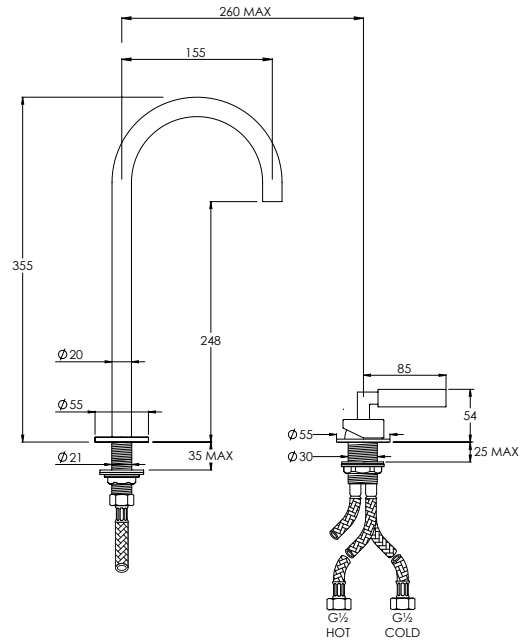

ZURICH ZU1004

2TH DECK MOUNTED BASIN MIXER TALL SPOUT

Water pressure BAR	0.5	1.0	2.0	3.0	4.0	5.0
Outlet LITRES/MIN	3.8	5.5	7.8	9.6	11.1	12.4