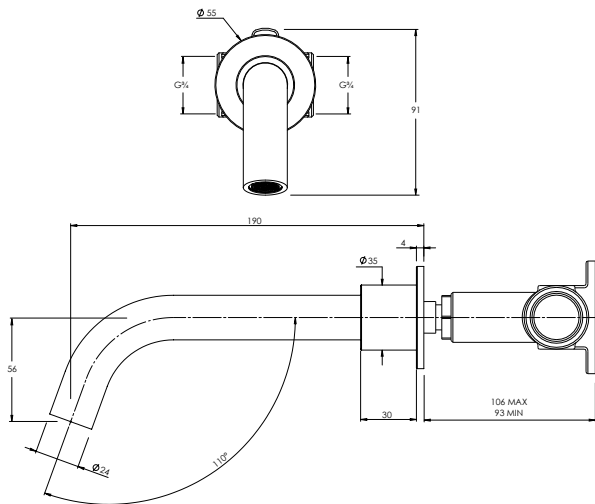

BANK FLOW RATES & DIMENSIONS

BANK BA2003