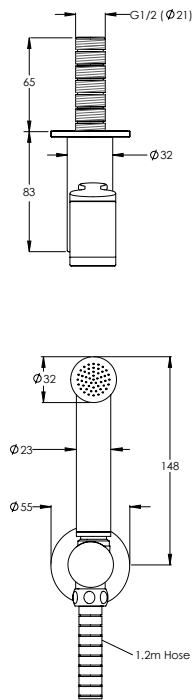

CO7021

10 - 29mm Furniture

29 - 48mm Furniture

FLUSH BUTTON

CO7050

CONCEALED CISTERN

CO7100 / 200

WALL MOUNTED DOUCHE HANDSPRAY & HOLDER