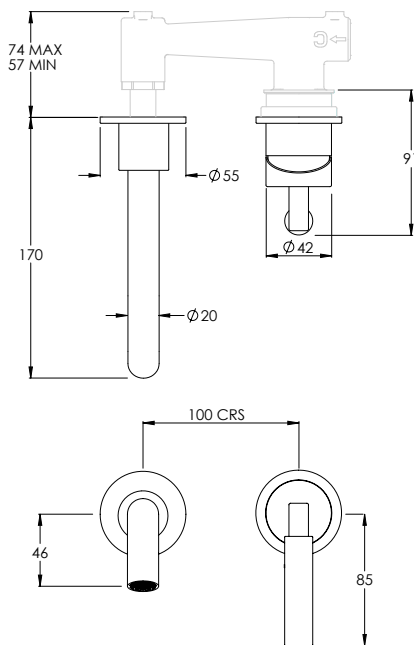

ZURICH ZU1004

2TH DECK MOUNTED BASIN MIXER TALL SPOUT

| Water pressure BAR | 0.5 | 1.0 | 2.0 | 3.0 | 4.0 | 5.0 |
|--------------------|-----|-----|-----|-----|------|------|
| Outlet LITRES/MIN | 3.8 | 5.5 | 7.8 | 9.6 | 11.1 | 12.4 |