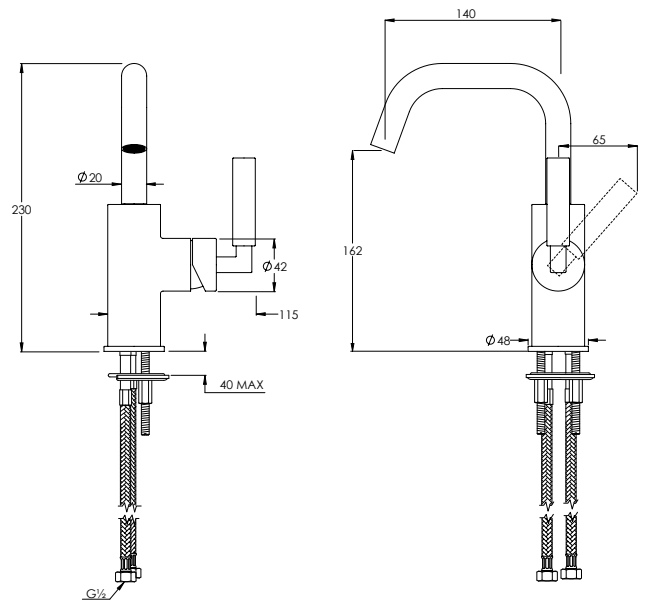

ZURICH ZU1001

| DECK MOUNTED MONO BASIN MIXER SWIVEL SPOUT | | | | | | |
|--|-----|------|------|------|------|------|
| Water pressure BAR | 0.5 | 1.0 | 2.0 | 3.0 | 4.0 | 5.0 |
| Outlets LITRES/MIN | 8.3 | 11.7 | 16.5 | 20.1 | 22.8 | 24.8 |