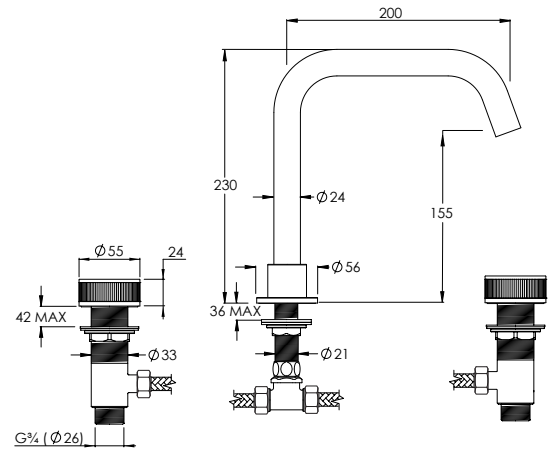

DECCA DC2006

3TH DECK MOUNTED BATH FILLER SWIVEL SPOUT

Water pressure BAR	0.5	1.0	2.0	3.0	4.0	5.0
Outlets LITRES/MIN	12.1	16.9	24.4	31.1	35.3	-