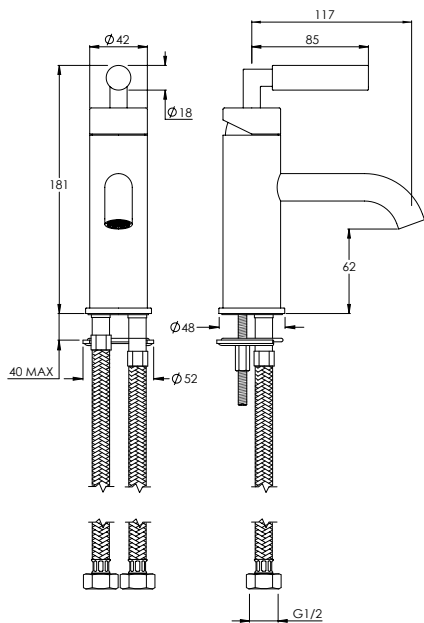

ZURICH ZU1000

DECK MOUNTED MONO BASIN MIXER						
Water pressure BAR	0.5	1.0	2.0	3.0	4.0	5.0
Outlets LITRES/MIN	5.2	7.3	10.3	12.7	14.6	16.5