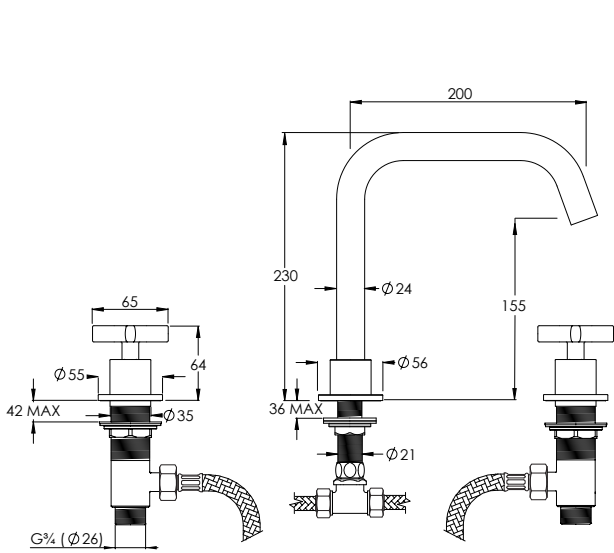

BANK FLOW RATES & DIMENSIONS

BANK BA2006