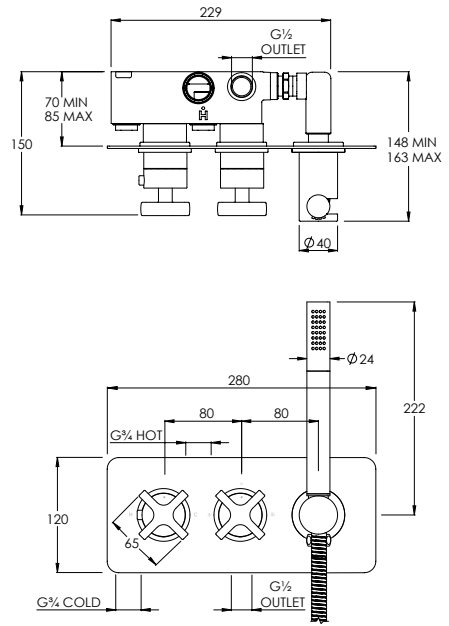

BANK BA3101

2 OUTLET SHOWER VALVE WITH HANDSPRAY***						
Water pressure BAR	0.5	1.0	2.0	3.0	4.0	5.0
Outlet (Shower Hose) LITRES/MIN	10.7	16.0	23.9	29.0	33.2	38.0
Outlet (Handshower) LITRES/MIN	9.2	10.4	16.0	19.8		

*** separate rough **CO3101** required for 3TH wall mounted basin mixers