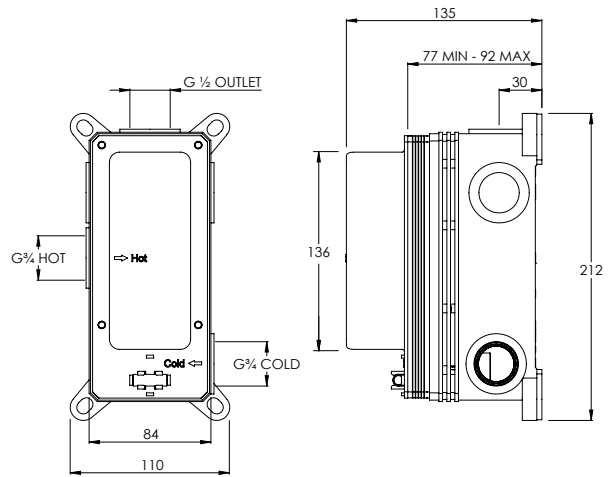

PULL OUT HANDSHOWER, HOSE & HOLSTER		C05003				
Water pressure BAR	0.5	1.0	2.0	3.0	4.0	5.0
Outlets LITRES/MIN	4.7	6.9	10.2	13.0	15.7	18.7

1 OUTLET C-BOX		C03001				
Water pressure BAR	0.5	1.0	2.0	3.0	4.0	5.0
Outlet (Shower Hose) LITRES/MIN	11.1	16.4	23.4	29.3	33.0	37.2