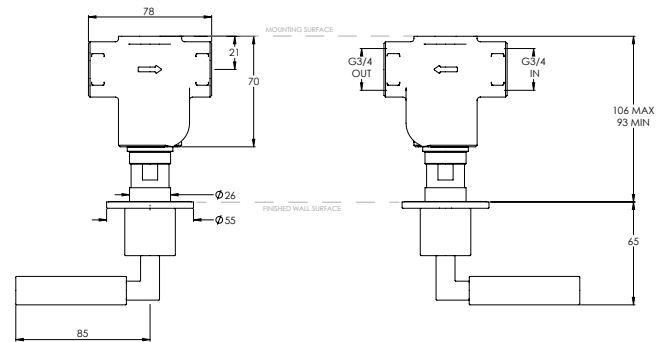

ZURICH ZU2004

WALL MOUNTED ON/OFF VALVES						
Water pressure BAR	0.5	1.0	2.0	3.0	4.0	5.0
Outlet LITRES/MIN	21.16	28.5	41.3	51.6	59.4	-