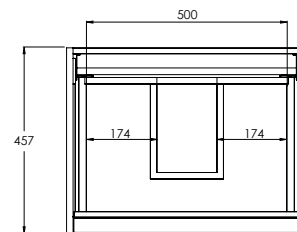

SHEPHERD 500MM VANITY UNIT

SV9050

490 x 550 x 390mm

SHEPHERD 600MM VANITY UNIT

SV9060

590 x 550 x 457mm