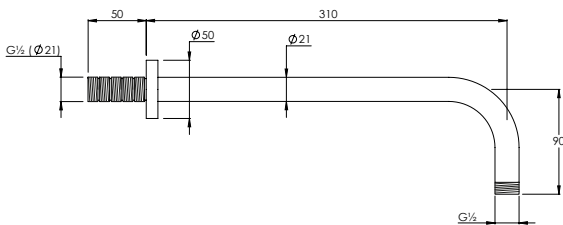

300MM WALL ARM CO4006

ADJUSTABLE WALL ARM CO4016
(MIN 150MM - MAX 500MM)