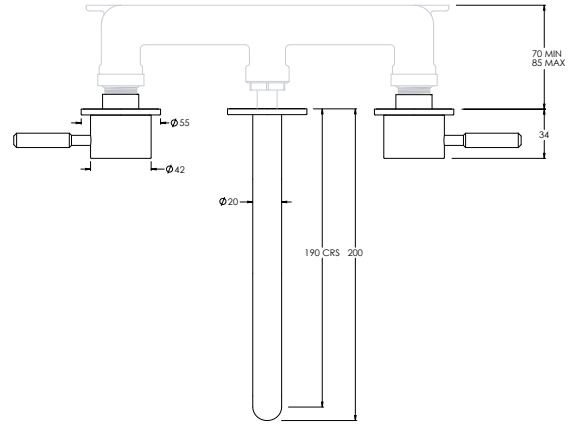

DOMO DO1011

3TH WALL MOUNTED BASIN MIXER (190MM SPOUT)**

Water pressure BAR	0.5	1.0	2.0	3.0	4.0	5.0
Outlets LITRES/MIN	5.9	8.3	11.7	14.1	16.4	18.3