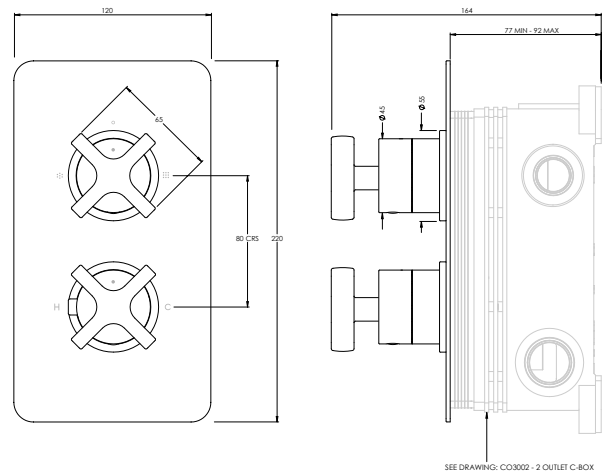

BANK FLOW RATES & DIMENSIONS

BANK BA3001

CONCEALED SHOWER VALVE TRIMSET 1 OUTLET						
Water pressure BAR	0.5	1.0	2.0	3.0	4.0	5.0
Outlets LITRES/MIN	11.1	16.4	23.4	29.3	33.0	37.2

BANK BA3002

CONCEALED SHOWER VALVE TRIMSET 2 OUTLET						
Water pressure BAR	0.5	1.0	2.0	3.0	4.0	5.0
Outlets LITRES/MIN	10.7	16.0	23.9	29.0	33.2	38.0