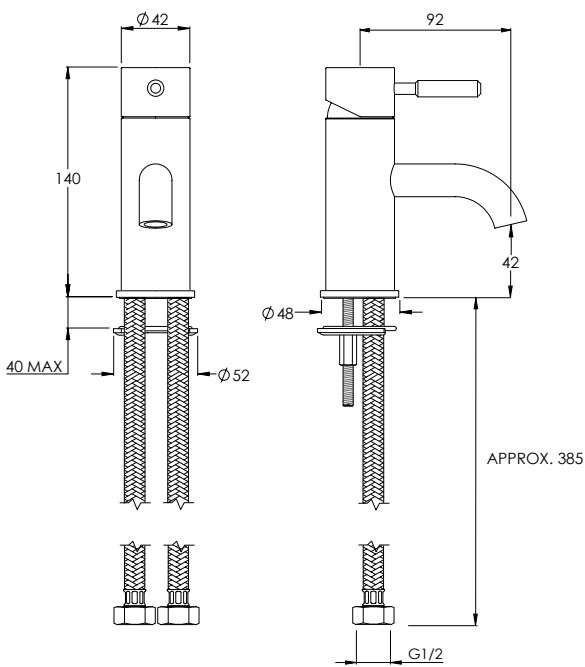

DOMO DO1022 **DECCA** DO1022

DECK MOUNTED DOMO/DECCA BABY MONO BASIN MIXER						
Water pressure BAR	0.5	1.0	2.0	3.0	4.0	5.0
Outlets LITRES/MIN	5.2	7.3	10.3	12.7	14.6	16.5