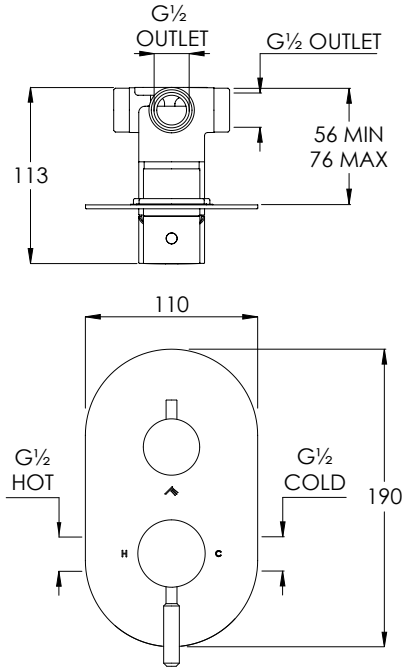

DOMO FLOW RATES & DIMENSIONS