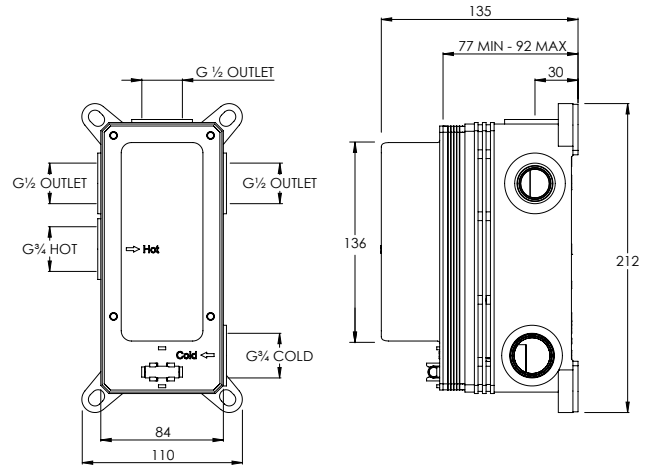

BASIN / SHOWER COMPONENTS DIMENSIONS

2 OUTLET C-BOX CO3002

Water pressure BAR	0.5	1.0	2.0	3.0	4.0	5.0
Outlets LITRES/MIN	10.7	16.0	23.9	29.0	33.2	38.0

3 OUTLET C-BOX CO3003

Water pressure BAR	0.5	1.0	2.0	3.0	4.0	5.0
Outlets LITRES/MIN	10.5	15.6	22.7	27.8	31.9	37.4