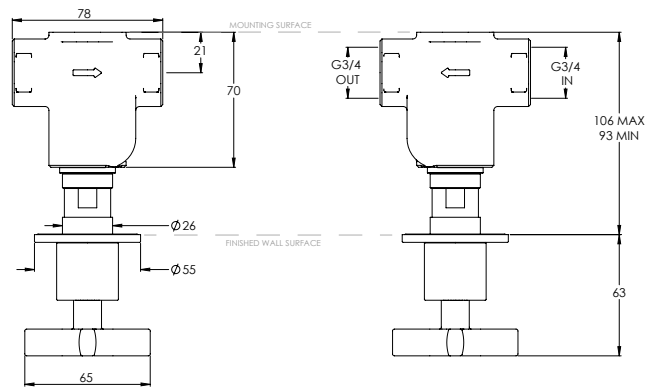

** separate rough **CO1301** required for 3TH wall mounted basin mixers

BANK FLOW RATES & DIMENSIONS

BANK BA2003

WALL MOUNTED BATH SPOUT WITH BOSS

| Water pressure BAR | 0.5 | 1.0 | 2.0 | 3.0 | 4.0 | 5.0 |
|-----------------------|------|------|------|------|------|------|
| Outlets LITRES/MIN | 11.8 | 19.9 | 28.2 | 35.2 | 40.8 | 45.0 |