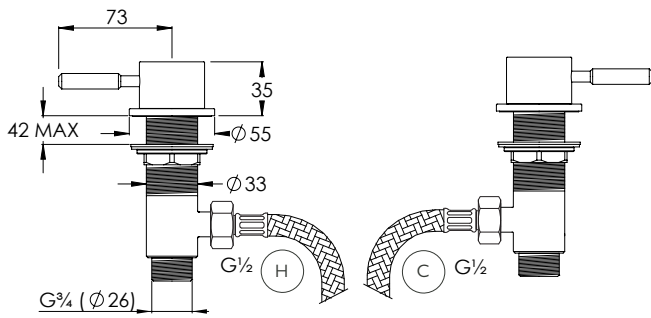

DOMO DO2004

| WALL MOUNTED ON/OFF VALVES - INCLUDES ROUGH | | | | | | |
|---|-------|------|------|------|------|-----|
| Water pressure BAR | 0.5 | 1.0 | 2.0 | 3.0 | 4.0 | 5.0 |
| Outlets LITRES/MIN | 21.16 | 28.5 | 41.3 | 51.6 | 59.4 | - |