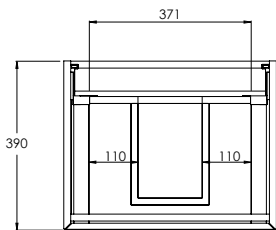

DECIMAL 500MM VANITY UNIT

DV9050

490 x 560 x 390mm