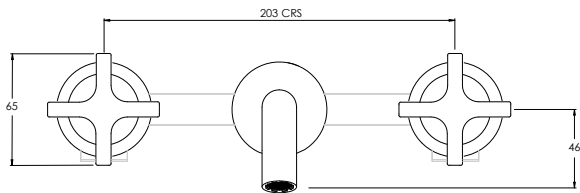

BANK FLOW RATES & DIMENSIONS

BANK BA1008

3TH WALL MOUNTED BASIN MIXER (165MM SPOUT)**

Water pressure BAR	0.5	1.0	2.0	3.0	4.0	5.0
Outlets LITRES/MIN	5.9	8.3	11.7	14.1	16.4	18.3