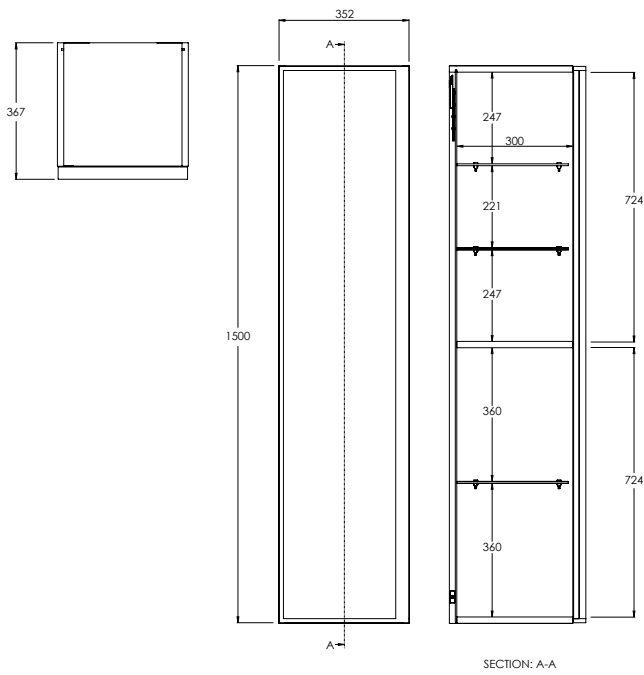

FARNOLLS TALL UNIT

FT916

352 x 1500 x 367mm

FARNOLLS CLOAKROOM VANITY UNIT

FV904

392 x 500 x 213mm