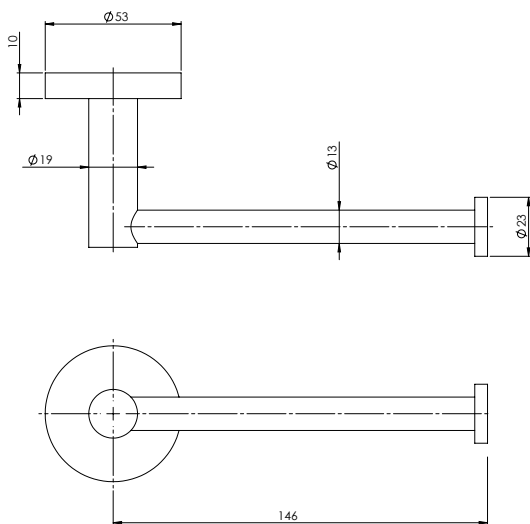

PAPER HOLDER

D07002