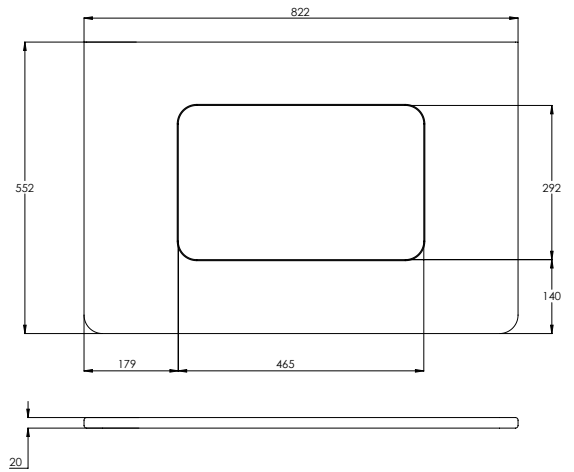

500MM UNDERMOUNT BASIN

CO9055CW

545 x 385 x 190mm

600MM UNDERMOUNT COUNTERTOP

CO9060U

622 x 552 x 20mm

800MM UNDERMOUNT COUNTERTOP

CO9080U

822 x 552 x 20mm