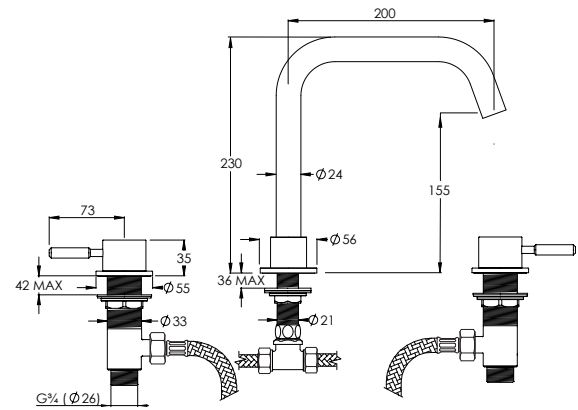

CONCEALED MANUAL 2 OUTLET SHOWER VALVE

Water pressure BAR	0.5	1.0	2.0	3.0	4.0	5.0
Bath Outlet LITRES/MIN	10.1	14.2	20.1	24.8	28.9	32.4
Shower Outlet LITRES/MIN	9.7	14	19.3	23.9	27.4	31.2