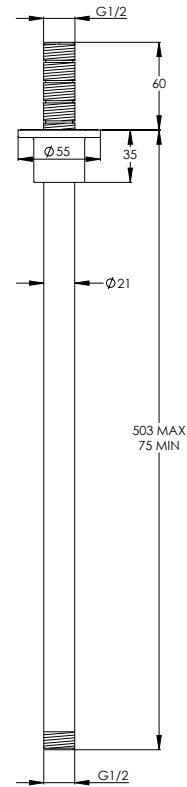

ADJUSTABLE CEILING ARM CO4015
(MIN 150MM - MAX 500MM)