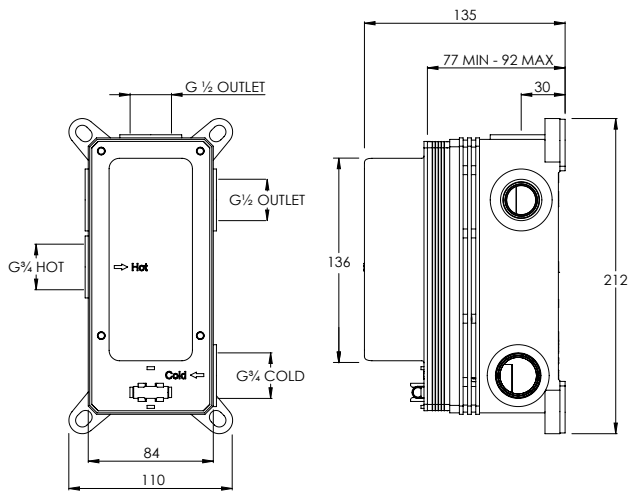

BASIN / SHOWER COMPONENTS DIMENSIONS

2 OUTLET C-BOX CO3002

Water pressure BAR	0.5	1.0	2.0	3.0	4.0	5.0
Outlets LITRES/MIN	10.7	16.0	23.9	29.0	33.2	38.0

3 OUTLET C-BOX CO3003

Water pressure BAR	0.5	1.0	2.0	3.0	4.0	5.0
Outlets LITRES/MIN	10.5	15.6	22.7	27.8	31.9	37.4