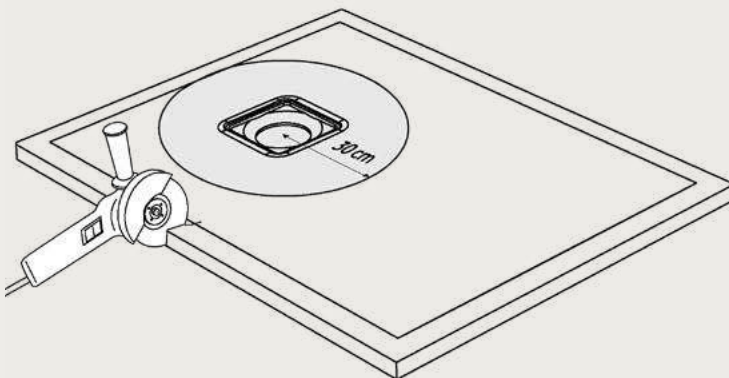

CUT TO FIT YOUR SPACE

1. ✓ Tray can be cut to fit within any space from 300mm circumference from centre of the waste