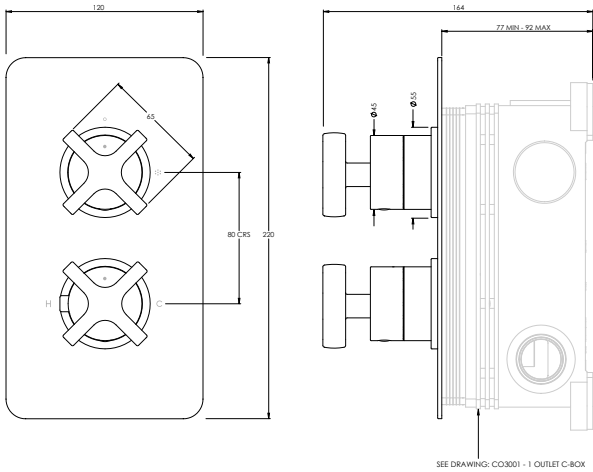

BANK FLOW RATES & DIMENSIONS

BANK BA3001

CONCEALED SHOWER VALVE TRIMSET 1 OUTLET						
Water pressure BAR	0.5	1.0	2.0	3.0	4.0	5.0
Outlets LITRES/MIN	11.1	16.4	23.4	29.3	33.0	37.2

BANK BA3002

CONCEALED SHOWER VALVE TRIMSET 2 OUTLET						
Water pressure BAR	0.5	1.0	2.0	3.0	4.0	5.0
Outlets LITRES/MIN	10.7	16.0	23.9	29.0	33.2	38.0