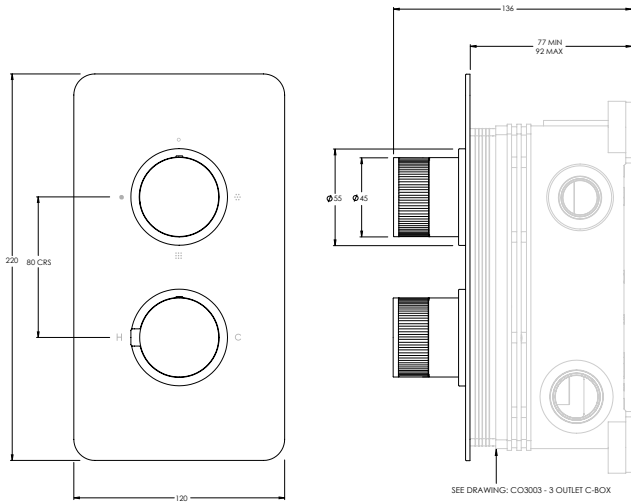

DECCA DC3003

CONCEALED SHOWER VALVE TRIMSET 3 OUTLET						
Water pressure BAR	0.5	1.0	2.0	3.0	4.0	5.0
Outlets LITRES/MIN	10.5	15.6	22.7	27.8	31.9	37.4