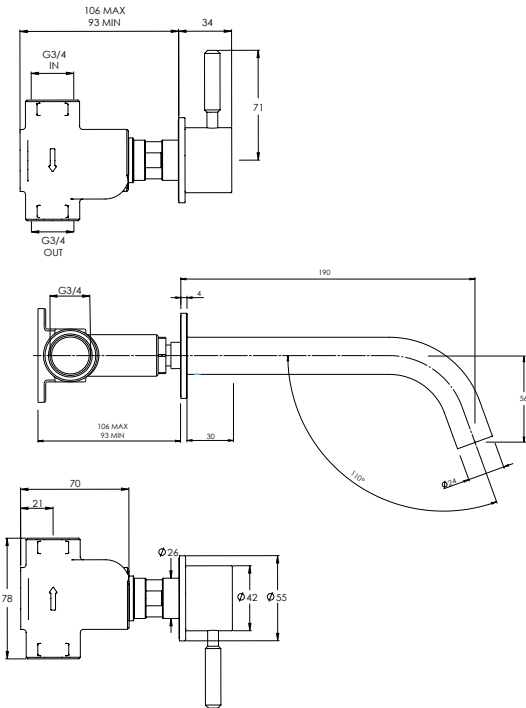

CONCEALED MANUAL 2 OUTLET SHOWER VALVE

Water pressure BAR	0.5	1.0	2.0	3.0	4.0	5.0
Bath Outlet LITRES/MIN	10.1	14.2	20.1	24.8	28.9	32.4
Shower Outlet LITRES/MIN	9.7	14	19.3	23.9	27.4	31.2