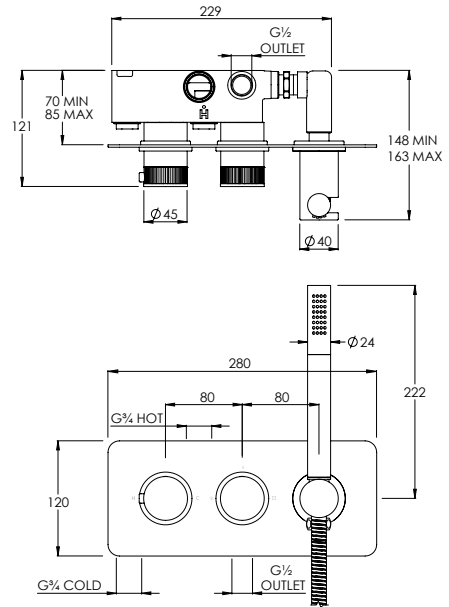

DECCA DC3101

2 OUTLET SHOWER VALVE WITH HANDSPRAY***						
Water pressure BAR	0.5	1.0	2.0	3.0	4.0	5.0
Outlet LITRES/MIN	10.7	16.0	23.9	29.0	33.2	38.0
Hand Shower LITRES/MIN	9.2	10.4	16.0	19.8	-	-

*** separate rough **CO3101** required for 2 outlet shower valve with handset