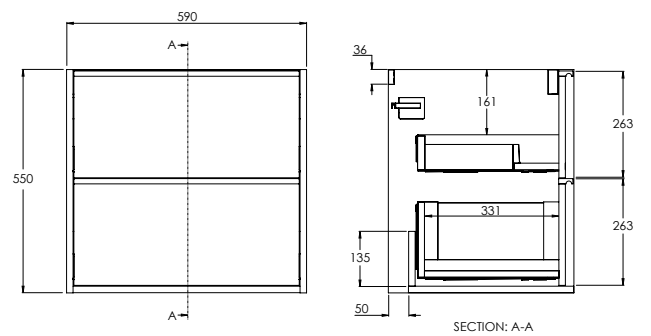

SHEPHERD 500MM VANITY UNIT

SV9050

490 x 550 x 390mm

SHEPHERD 600MM VANITY UNIT

SV9060

590 x 550 x 457mm