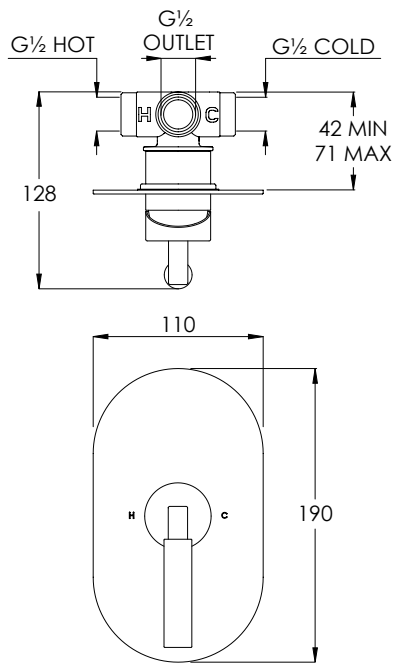

ZURICH ZU3005

CONCEALED MANUAL SHOWER VALVE

Water pressure BAR	0.5	1.0	2.0	3.0	4.0	5.0
Outlets LITRES/MIN	11.4	16.3	22.8	28.2	32.9	36.9