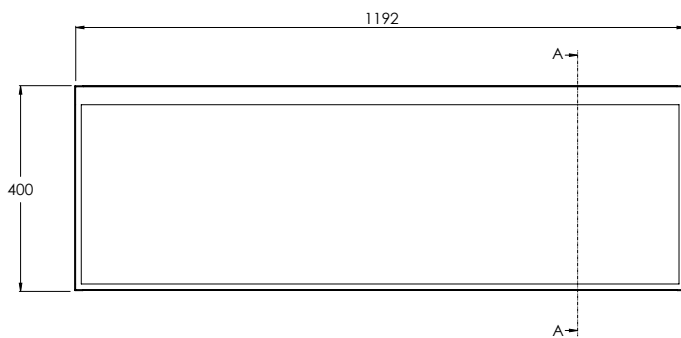

SECTION: A-A

FARNOLLS 1200MM DOUBLE VANITY UNIT

FV9120

1192 x 400 x 457mm