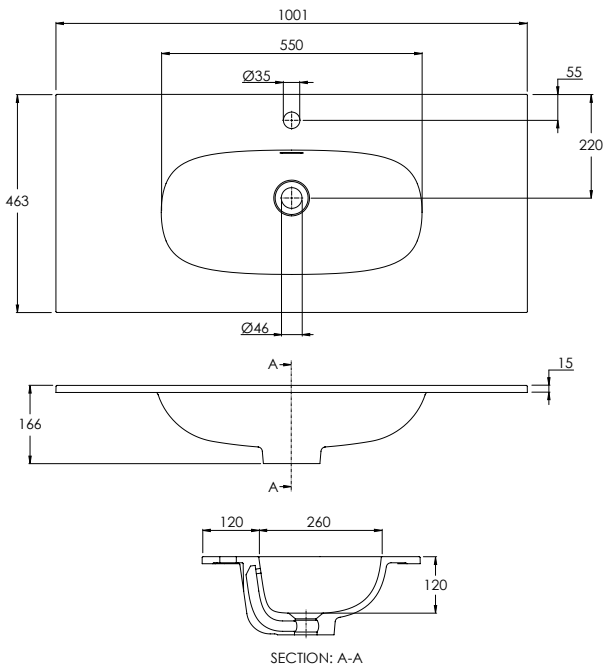

FLOAT 1000MM BASIN

CO9101MW

1001 x 463 x 166mm