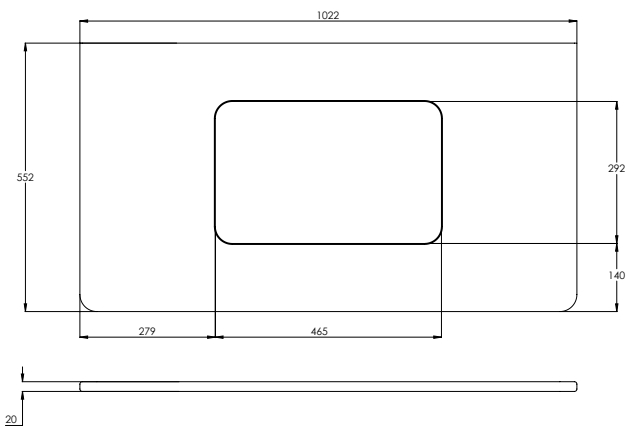

1000MM UNDERMOUNT COUNTERTOP

CO9100U

1022 x 552 x 20mm

1200MM UNDERMOUNT COUNTERTOP

CO9120U

1222 x 552 x 20mm