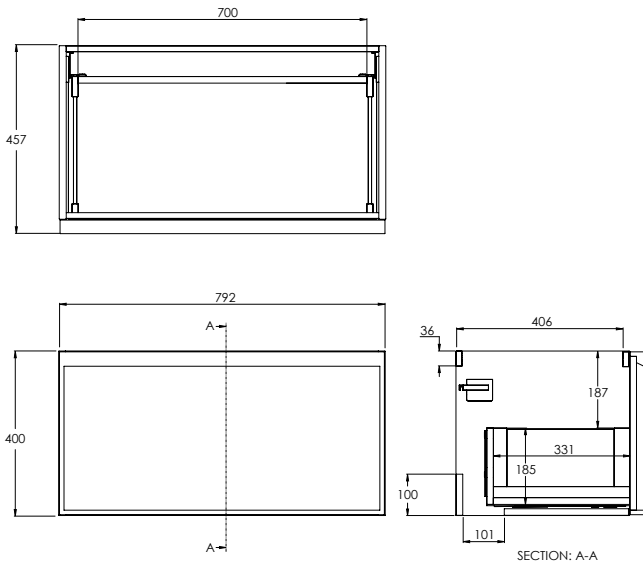

FARNOLLS 800MM VANITY UNIT

FV9080

792 x 400 x 457mm

FARNOLLS 1000MM VANITY UNIT

FV9100

992 x 400 x 457mm