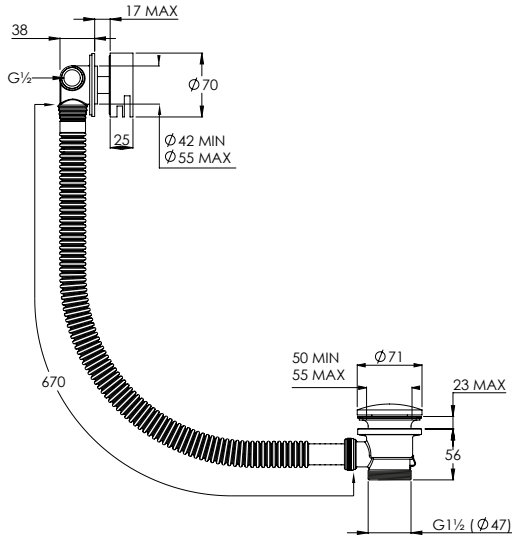

BATH / SHOWER FLOW RATES & DIMENSIONS

BATH OVERFLOW FILLER		C05000				
Water pressure BAR	0.5	1.0	2.0	3.0	4.0	5.0
Outlets LITRES/MIN	18.6	26.1	36.6	41.4	44.3	49.6

BATH OVERFLOW		C05001