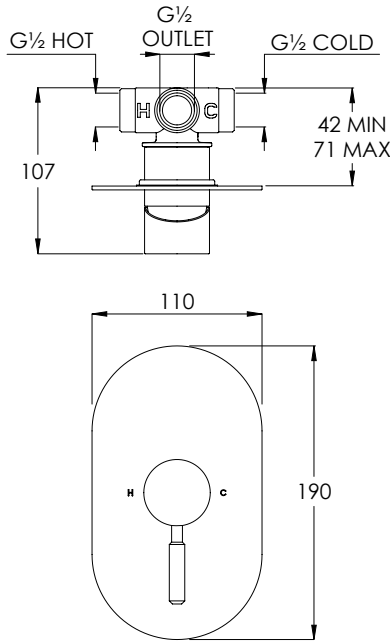

DOMO FLOW RATES & DIMENSIONS