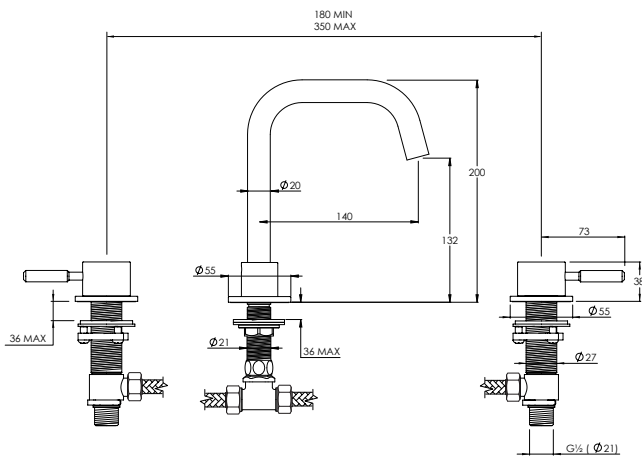

3TH DECK MOUNTED BASIN MIXER ANGLED FIXED SPOUT						
Water pressure BAR	0.5	1.0	2.0	3.0	4.0	5.0
Outlets LITRES/MIN	6.0	8.3	11.8	14.4	16.6	18.6

DOMO DO1006

3TH DECK MOUNTED BASIN MIXER ROUND FIXED SPOUT						
Water pressure BAR	0.5	1.0	2.0	3.0	4.0	5.0
Outlets LITRES/MIN	5.7	7.8	11.4	13.9	16.1	18.1

DOMO DO1015