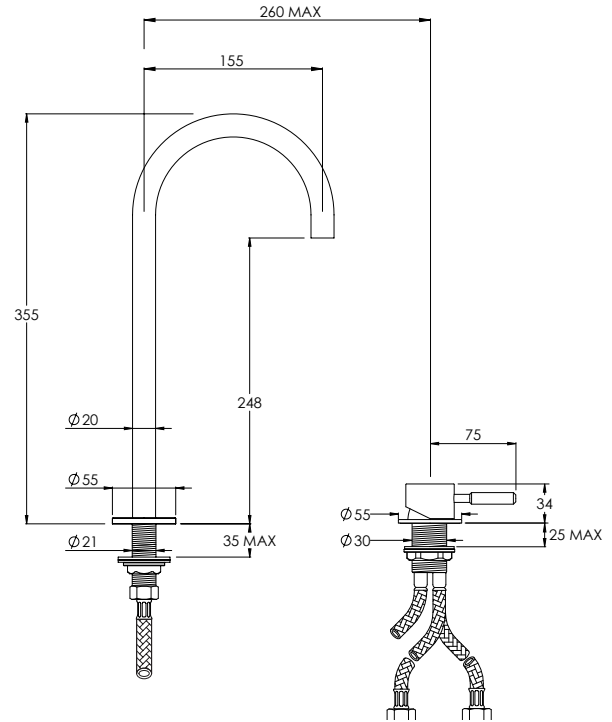

DOMO DO1004 DECCA DC1004

2TH DECK MOUNTED BASIN MIXER TALL FIXED SPOUT

Water pressure BAR	0.5	1.0	2.0	3.0	4.0	5.0
Outlets LITRES/MIN	3.8	5.5	7.8	9.6	11.1	12.4