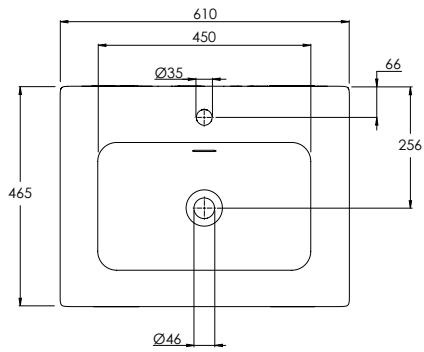

PORT 600MM CERAMIC BASIN

CO9061CW

610 x 465 x 170mm

PORT 800MM CERAMIC BASIN

CO9081CW

810 x 465 x 170mm