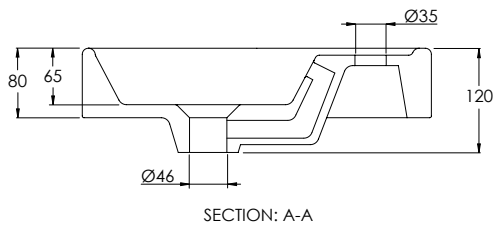

PORT BASIN

PORT 400MM CLOAKROOM BASIN

CO9041CW

402 x 221 x 120mm

PORT 500MM SHORT PROJECTION CERAMIC BASIN

CO9051CW

510 x 395 x 170mm