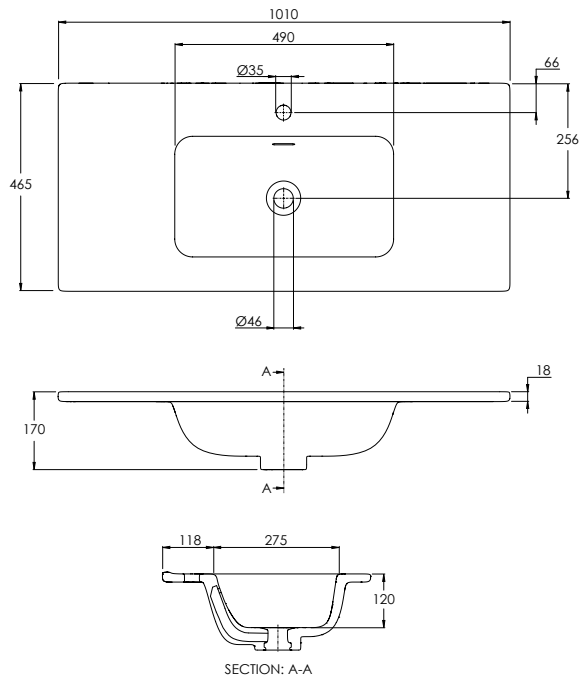

PORT BASIN

PORT 1000MM CLOAKROOM BASIN

CO9101CW

1010 x 465 x 170mm