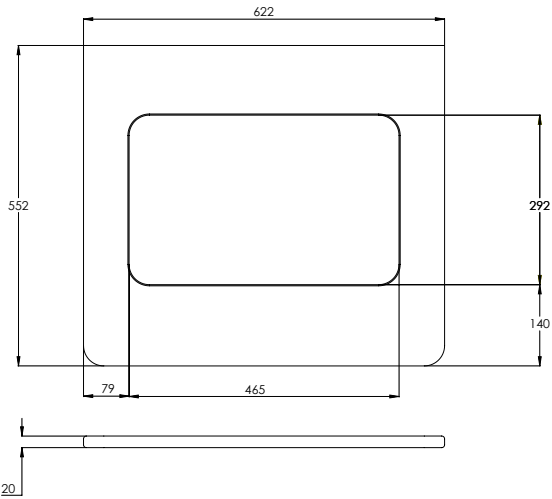

500MM UNDERMOUNT BASIN

CO9055CW

545 x 385 x 190mm

600MM UNDERMOUNT COUNTERTOP

CO9060U

622 x 552 x 20mm

800MM UNDERMOUNT COUNTERTOP

CO9080U

822 x 552 x 20mm