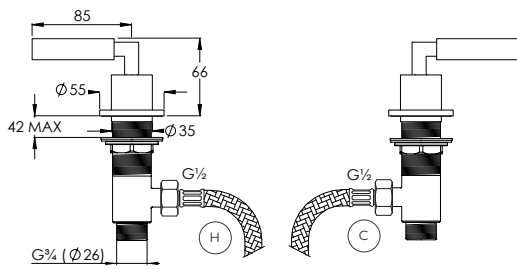

ZURICH ZU2112

DECK MOUNTED ON/OFF VALVES						
Water pressure BAR	0.5	1.0	2.0	3.0	4.0	5.0
Outlet LITRES/MIN	15.5	22.1	31.3	39	40.3	44.9