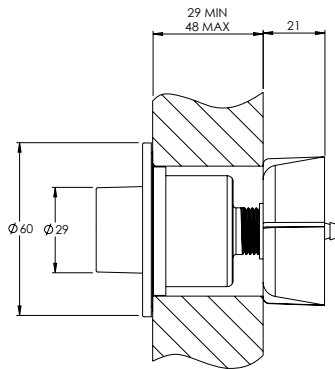

CO7021

10 - 29mm Furniture

29 - 48mm Furniture

FLUSH BUTTON

CO7050

CONCEALED CISTERN

CO7100 / 200

WALL MOUNTED DOUCHE HANDSPRAY & HOLDER