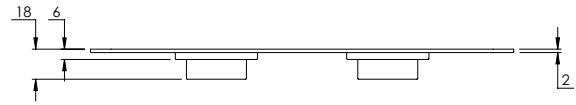

WC DIMENSIONS

FLUSHPLATE (MAJOR/MINOR)

CO7020

FLUSHPLATE (DOTS)

CO7021