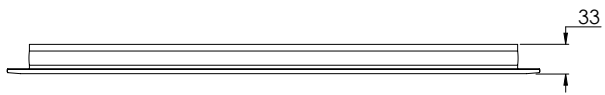

ACCESSORIES DIMENSIONS

ROUND MIRROR 600MM

CO8100