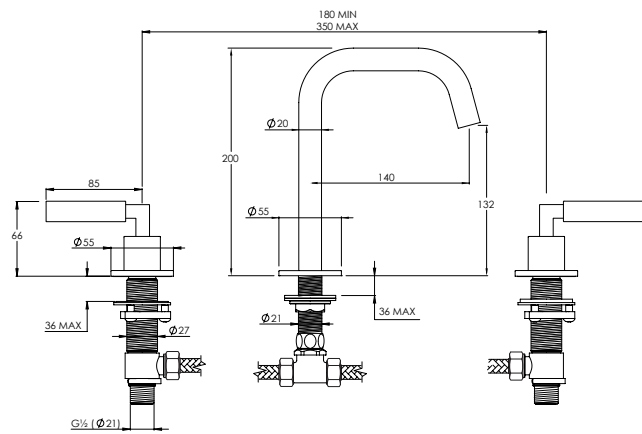

ZURICH ZU1005