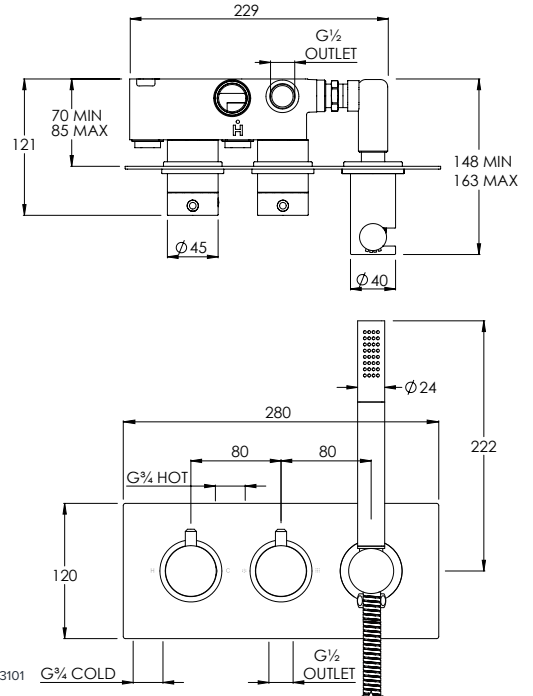

DOMO DO3003

**CONCEALED SHOWER VALVE TRIMSET
3 OUTLET**

Water pressure BAR	0.5	1.0	2.0	3.0	4.0	5.0
Outlets LITRES/MIN	10.5	15.6	22.7	27.8	31.9	37.4

DOMO DO3101

2 OUTLET SHOWER VALVE WITH HANDSPRAY***

Water pressure BAR	0.5	1.0	2.0	3.0	4.0	5.0
Outlets LITRES/MIN	10.7	16.0	23.9	29.0	33.2	38.0
Hand Shower LITRES/MIN	9.2	10.4	16.0	19.8	-	-

*** separate rough **CO3101** required for 2 outlet shower valve with handset