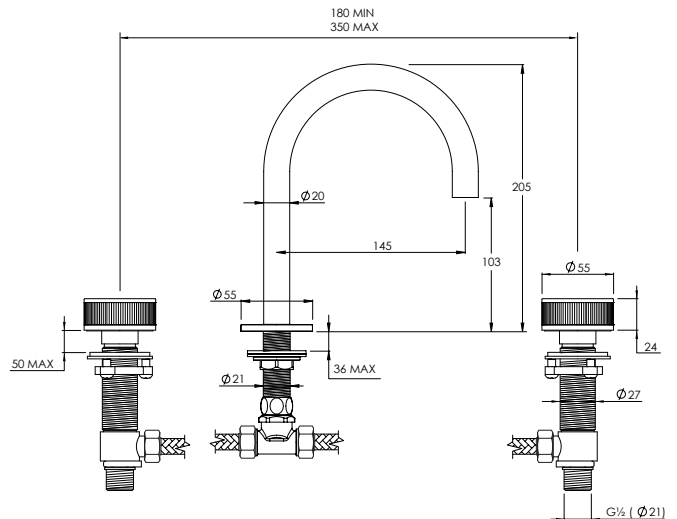

DECCA DC1005