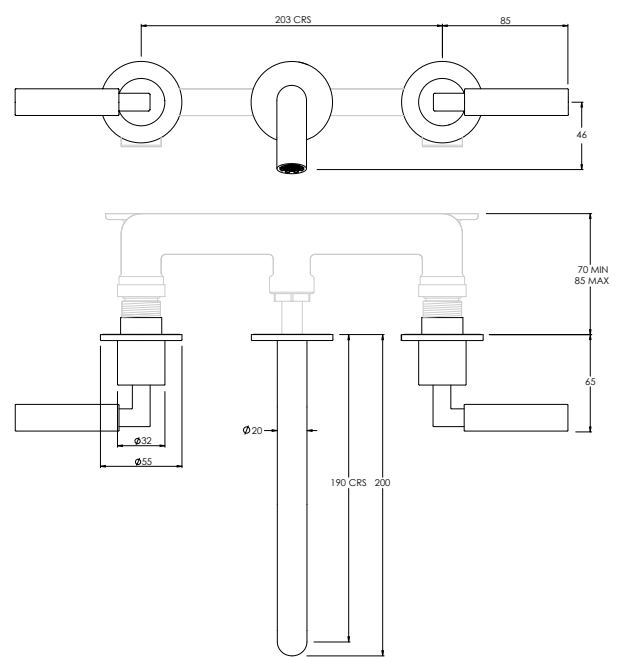

ZURICH ZU1011

3TH WALL MOUNTED BASIN MIXER (190MM SPOUT)**

Water pressure BAR	0.5	1.0	2.0	3.0	4.0	5.0
Outlets LITRES/MIN	5.9	8.3	11.7	14.1	16.4	18.3