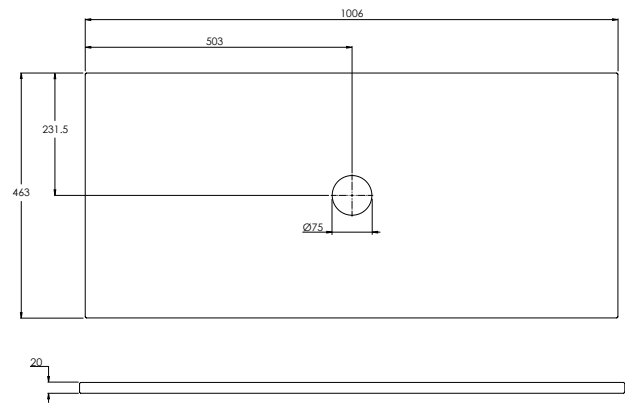

1000MM COUNTERTOP

CO9100T

1006 x 463 x 20mm