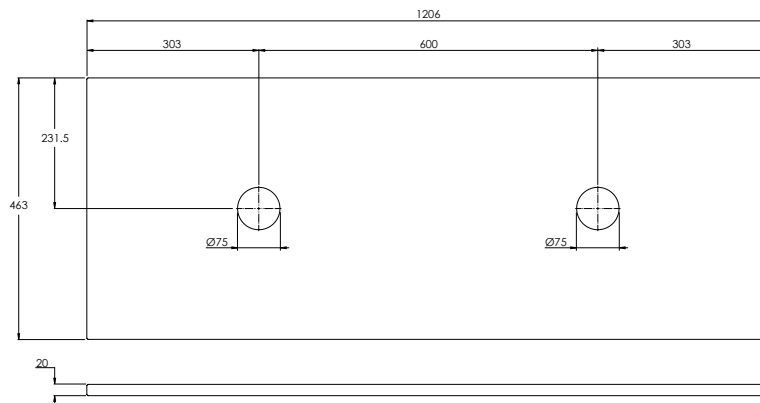

1200MM COUNTERTOP

CO9120T

1206 x 463 x 20mm