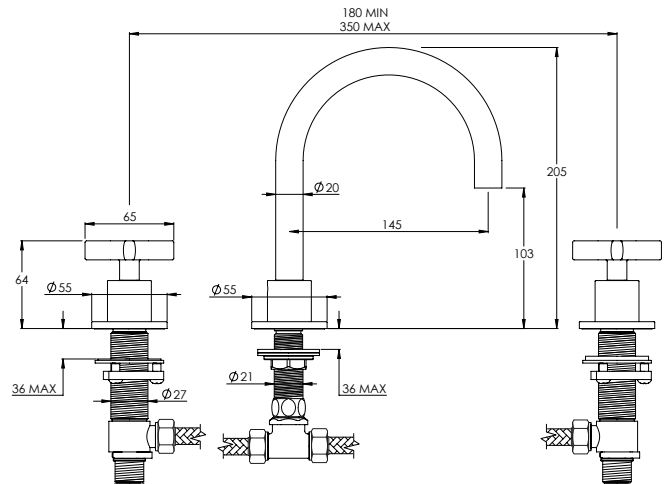

3TH DECK MOUNTED BASIN MIXER WITH ANGLE FIXED SPOUT						
Water pressure BAR	0.5	1.0	2.0	3.0	4.0	5.0
Outlets LITRES/MIN	6.0	8.3	11.8	14.4	16.6	18.6

BANK BA1006

3TH DECK MOUNTED BASIN MIXER WITH ROUND FIXED SPOUT						
Water pressure BAR	0.5	1.0	2.0	3.0	4.0	5.0
Outlets LITRES/MIN	5.7	7.8	11.4	13.9	16.1	18.1

BANK BA1015