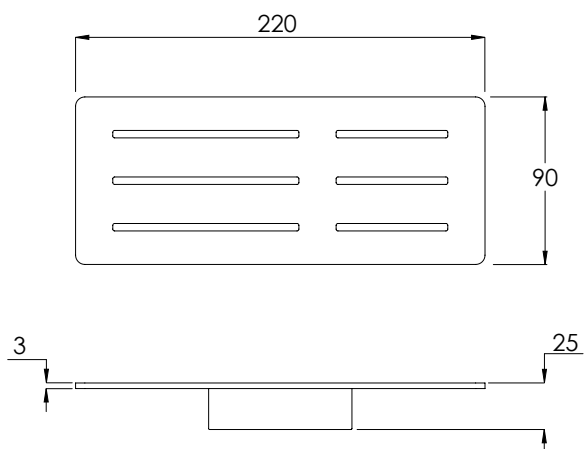

ACCESSORIES DIMENSIONS

220MM SHOWER SHELF

D07011