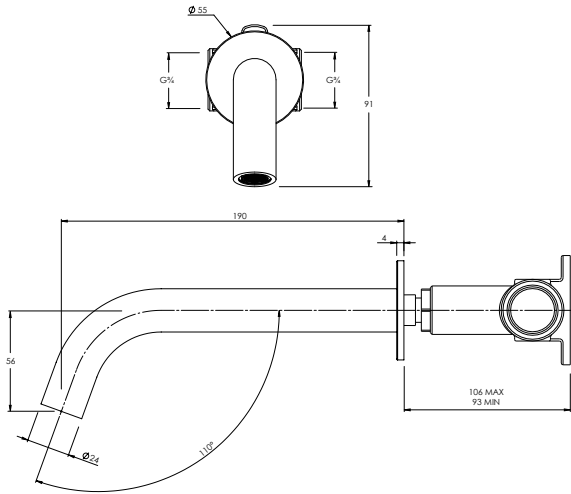

DOMO FLOW RATES & DIMENSIONS

DOMO DO2003