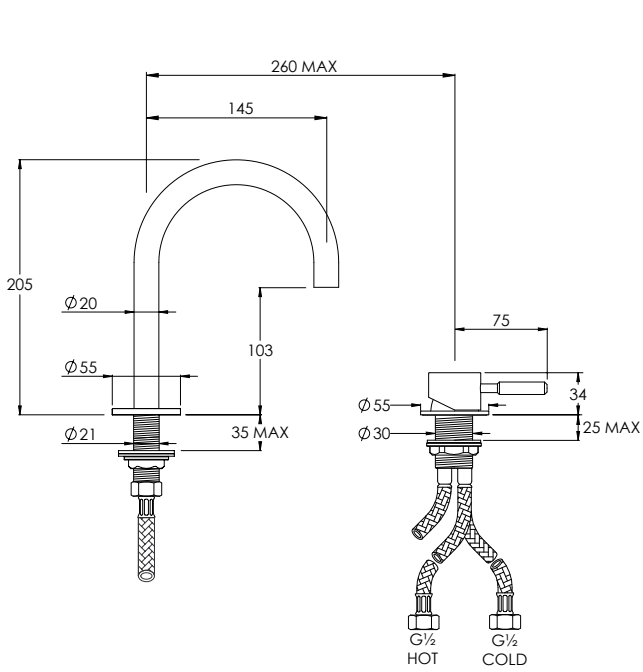

DOMO FLOW RATES & DIMENSIONS

DOMO DO1003 DECCA DC1003

2TH DECK MOUNTED BASIN MIXER FIXED SPOUT

Water pressure BAR	0.5	1.0	2.0	3.0	4.0	5.0
Outlets LITRES/MIN	3.9	5.4	7.7	9.4	11.0	12.4