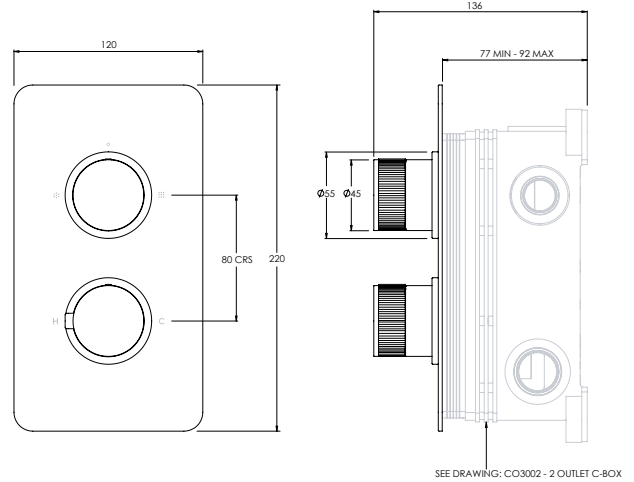

DECCA FLOW RATES & DIMENSIONS

DECCA DC2004

WALL MOUNTED ON/OFF VALVES - INCLUDES ROUGH

| Water pressure BAR | 0.5 | 1.0 | 2.0 | 3.0 | 4.0 | 5.0 |
|-----------------------|-------|------|------|------|------|-----|
| Outlets LITRES/MIN | 21.16 | 28.5 | 42.3 | 51.6 | 59.4 | - |