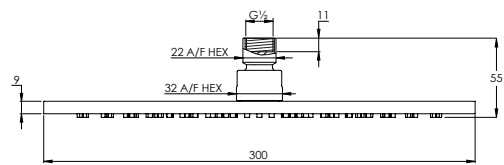

200MM MODULAR SHOWER HEAD					CO4014
Water pressure BAR	0.5	1.0	2.0	3.0	
Outlet LITRES/MIN	14.2	20.9	30.7	38.4	

300MM MODULAR SHOWER HEAD					CO4013
Water pressure BAR	0.5	1.0	2.0	3.0	
Ceiling Arm LITRES/MIN	18.7	29.9	41.7	49.6