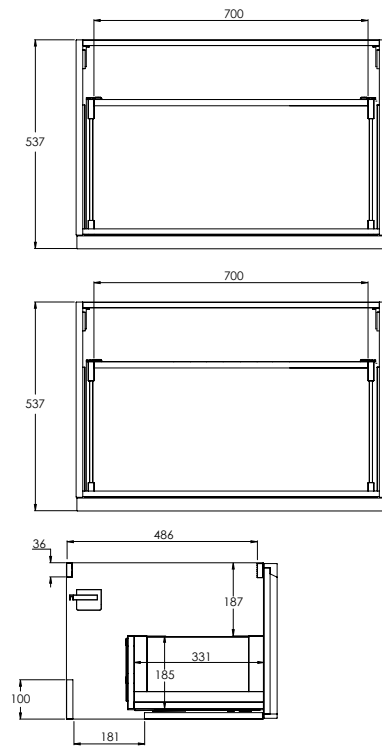

FARNOLLS 800MM EXTRA-DEEP VANITY UNIT
FV908E 792 x 400 x 537mm