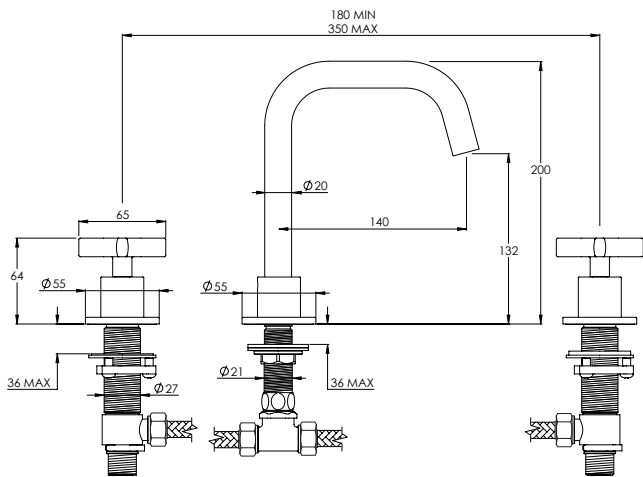

3TH DECK MOUNTED BASIN MIXER WITH ANGLE FIXED SPOUT						
Water pressure BAR	0.5	1.0	2.0	3.0	4.0	5.0
Outlets LITRES/MIN	6.0	8.3	11.8	14.4	16.6	18.6

BANK BA1006

3TH DECK MOUNTED BASIN MIXER WITH ROUND FIXED SPOUT						
Water pressure BAR	0.5	1.0	2.0	3.0	4.0	5.0
Outlets LITRES/MIN	5.7	7.8	11.4	13.9	16.1	18.1

BANK BA1015