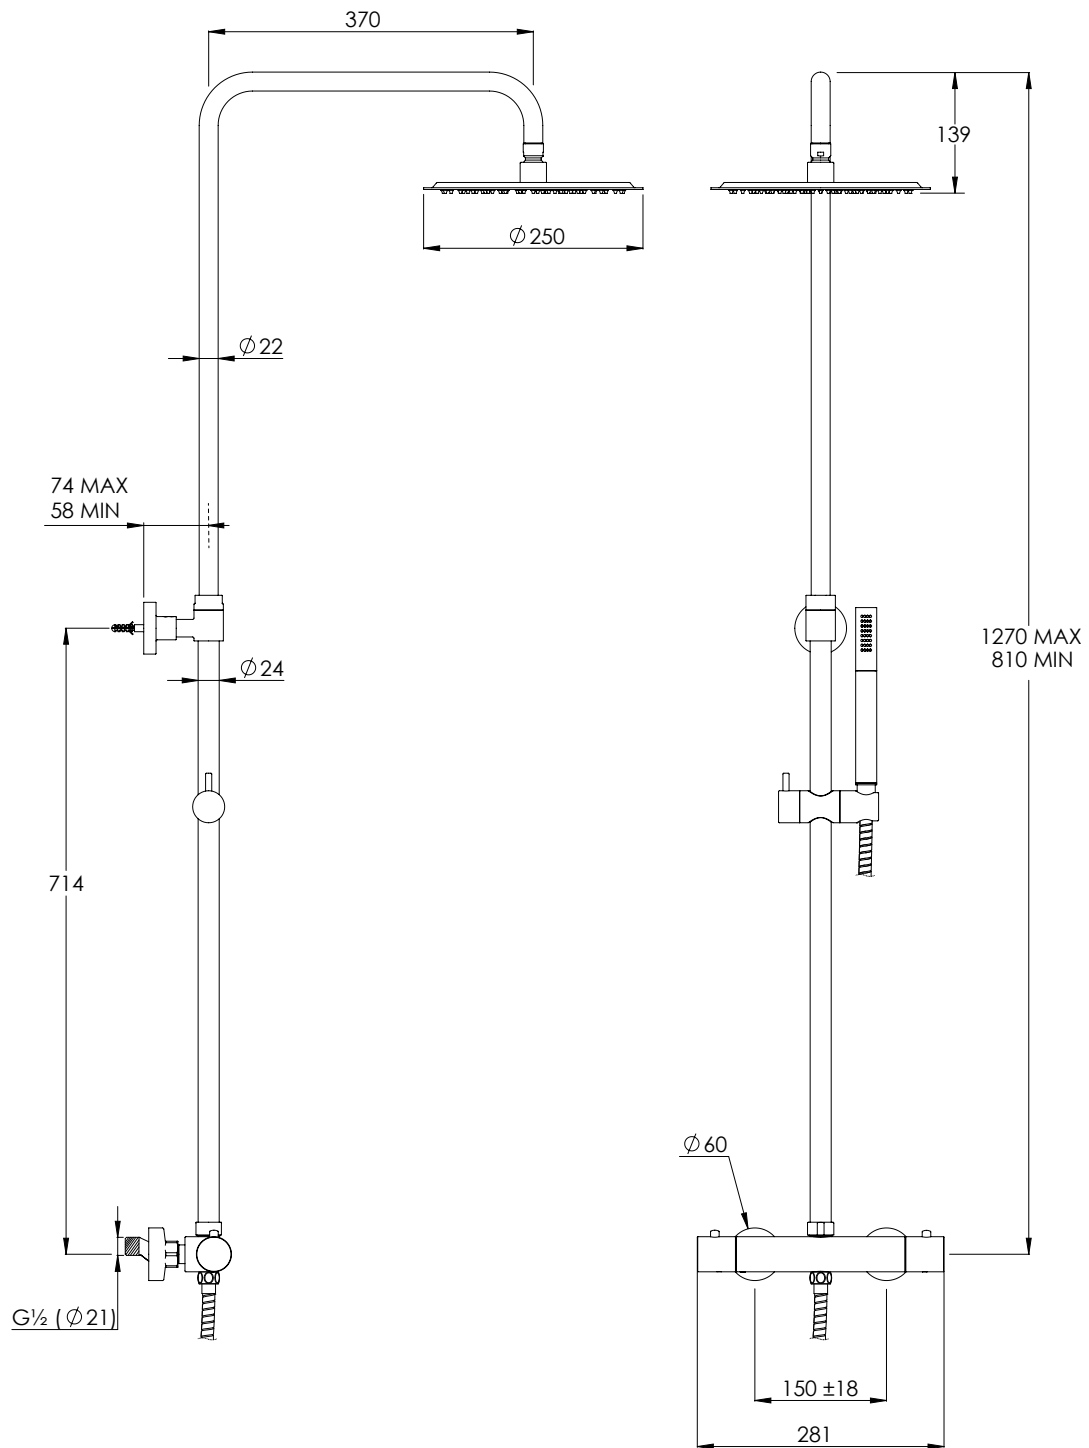

SHOWER FLOW RATES & DIMENSIONS

MULTIFUNCTION SHOWER SYSTEM WITH 250MM FIXED HEAD & SLIDE RAIL						
C03000						
Water pressure BAR	0.5	1.0	2.0	3.0	4.0	5.0
Outlet (Shower Hose) LITRES/MIN	7.3	10.7	16.0	19.9	23.3	26.1
Outlet (Handshower) LITRES/MIN	7.5	10.5	15.5	19.3	22.6	25.3