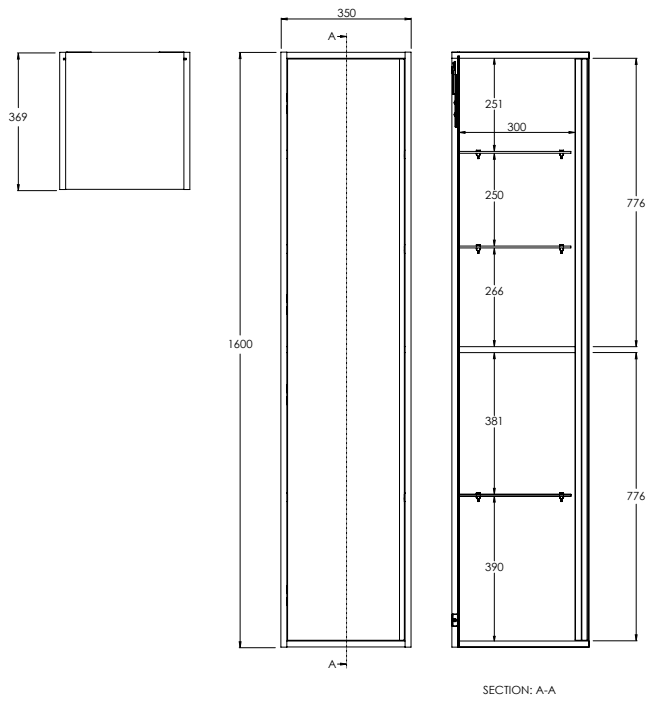

SPECIFICATION SHEETS
SHEPHERD

SHEPHERD TALL UNIT

ST916

350 x 1600 x 369mm

SHEPHERD CLOAKROOM VANITY UNIT

SV904

390 x 500 x 213mm