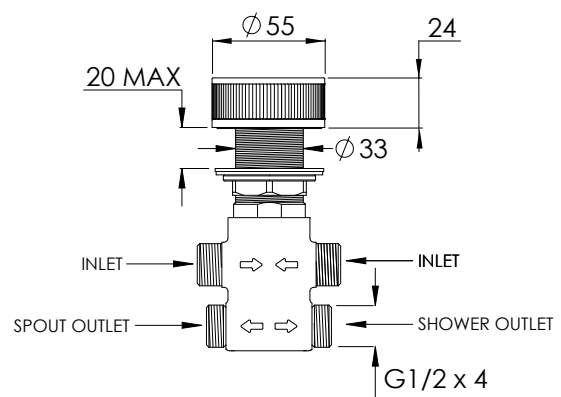

DECCA DC2113

DECK MOUNTED 2-WAY DIVERTER

Water pressure BAR	0.5	1.0	2.0	3.0	4.0	5.0
Outlet 1 LITRES/MIN	18.23	24.7	34.7	43.0	49.5	55.5
Outlet 2 LITRES/MIN	13.96	20.2	28.3	35.1	40.9	45.9