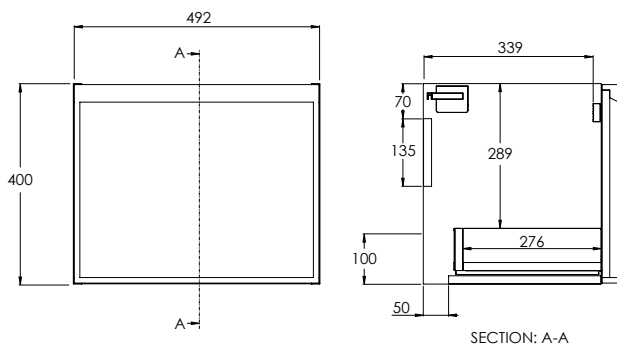

FARNOLLS 500MM VANITY UNIT

FV9050

492 x 400 x 390mm

FARNOLLS 600MM VANITY UNIT

FV9060

592 x 400 x 457mm