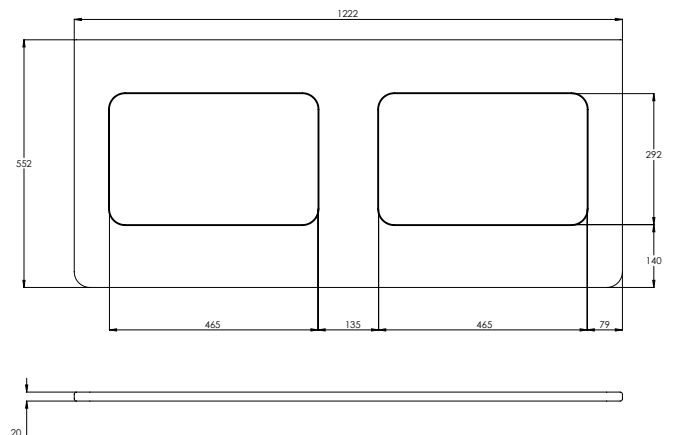

1000MM UNDERMOUNT COUNTERTOP

CO9100U

1022 x 552 x 20mm

1200MM UNDERMOUNT COUNTERTOP

CO9120U

1222 x 552 x 20mm