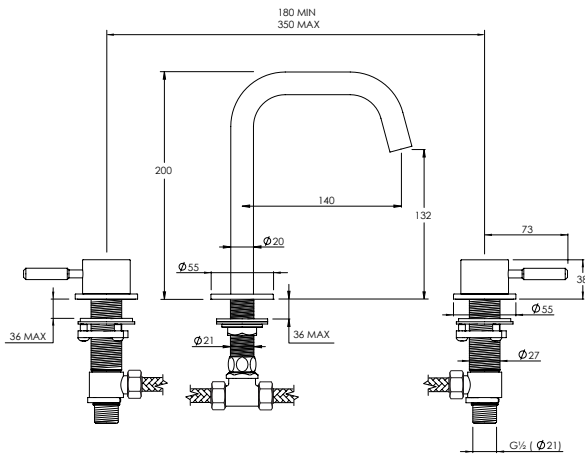

DOMO FLOW RATES & DIMENSIONS

DOMO DO1005