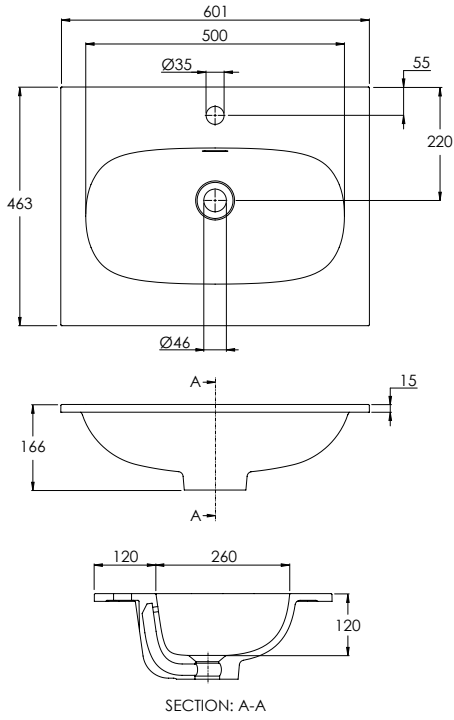

SPECIFICATION SHEETS
FLOAT BASIN

FLOAT 600MM BASIN

CO9061MW

601 x 463 x 166mm