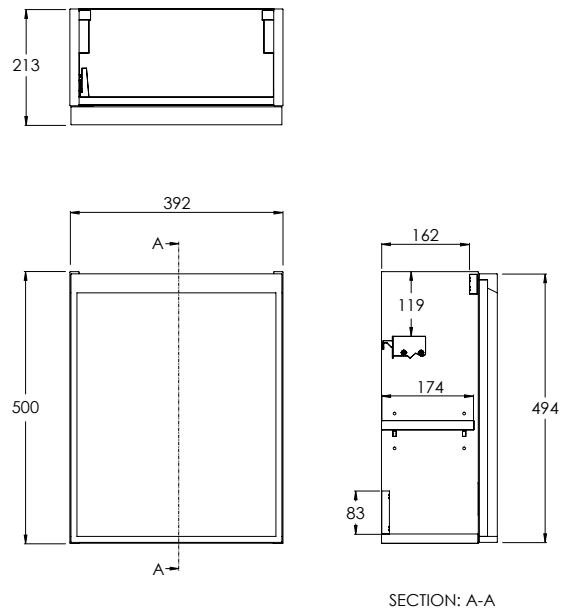

FARNOLLS TALL UNIT

FT916

352 x 1500 x 367mm

FARNOLLS CLOAKROOM VANITY UNIT

FV904

392 x 500 x 213mm