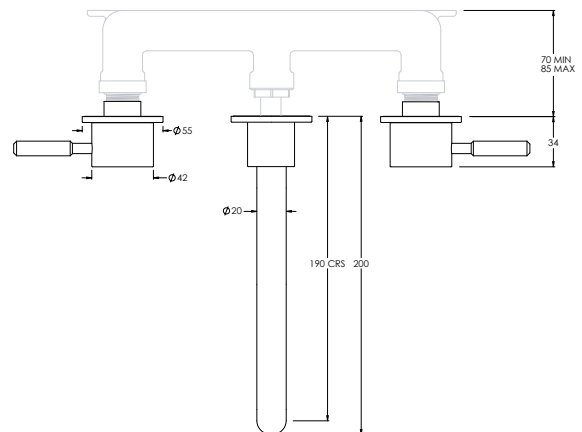

DOMO DO1021

3TH WALL MOUNTED BASIN MIXER WITH BOSS (190MM SPOUT)**

Water pressure BAR	0.5	1.0	2.0	3.0	4.0	5.0
Outlets LITRES/MIN	5.9	8.3	11.7	14.1	16.4	18.3

** separate rough **CO1301** required for 3TH wall mounted basin mixers