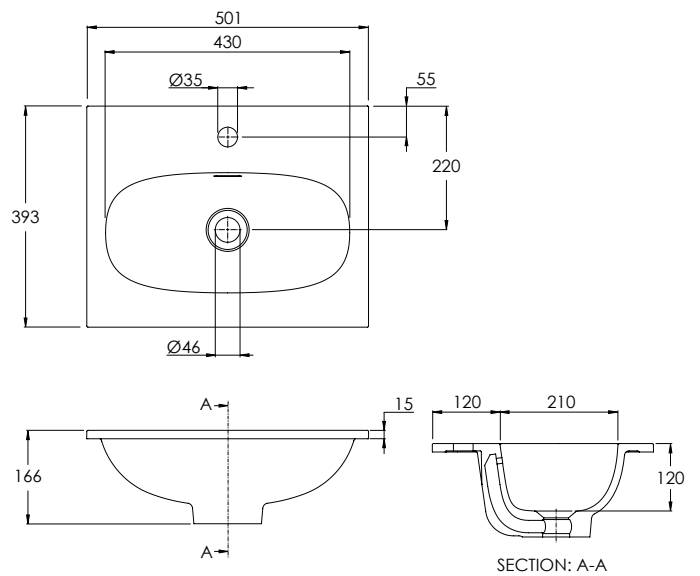

FLOAT 500MM SHORT PROJECTION CERAMIC BASIN

CO9051MW

501 x 393 x 166mm