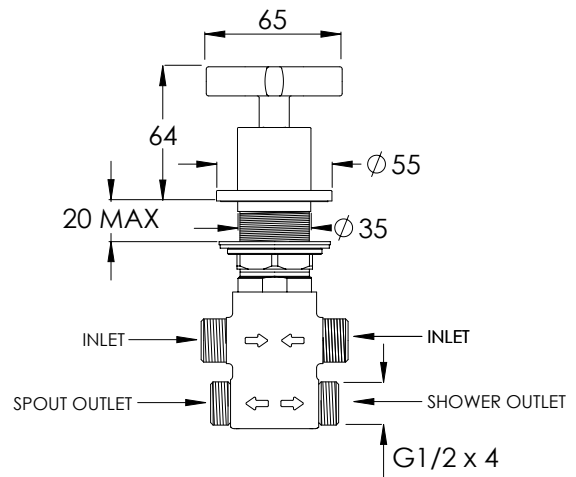

WALL MOUNTED ON/OFF VALVES

Water pressure BAR	0.5	1.0	2.0	3.0	4.0	5.0
Outlets LITRES/MIN	21.1	28.5	41.3	51.6	59.4	-

BANK BA2112