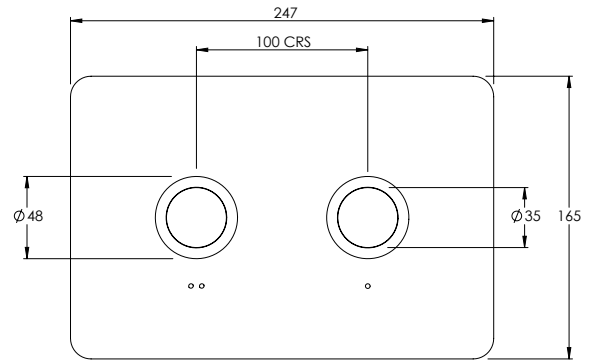

WC DIMENSIONS

FLUSHPLATE (MAJOR/MINOR)

CO7020

FLUSHPLATE (DOTS)

CO7021