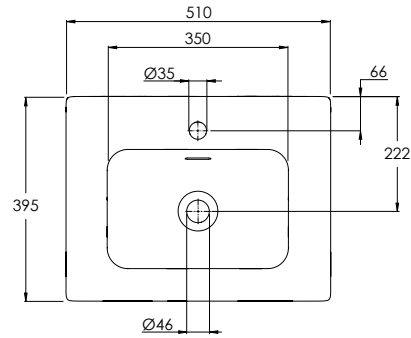

PORT BASIN

PORT 400MM CLOAKROOM BASIN

CO9041CW

402 x 221 x 120mm

PORT 500MM SHORT PROJECTION CERAMIC BASIN

CO9051CW

510 x 395 x 170mm