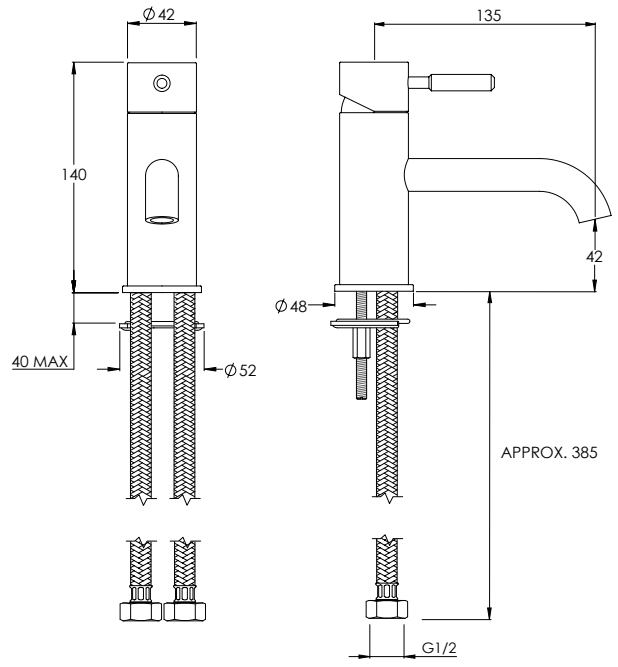

DOMO DO1023 **DECCA** DO1023

DECK MOUNTED DOMO/DECCA LONG NOSE MONO BASIN MIXER						
Water pressure BAR	0.5	1.0	2.0	3.0	4.0	5.0
Outlets LITRES/MIN	5.2	7.3	10.3	12.7	14.6	16.5