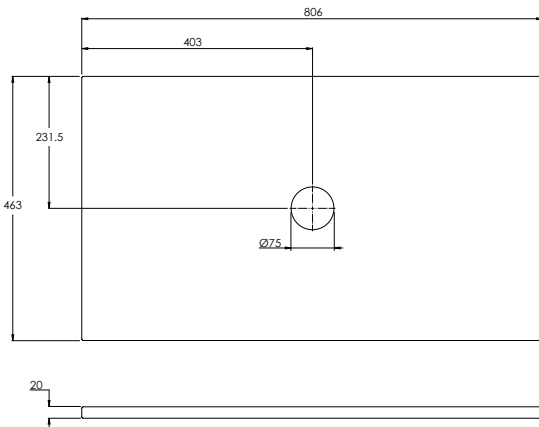

800MM COUNTERTOP

CO9080T

806 x 463 x 20mm