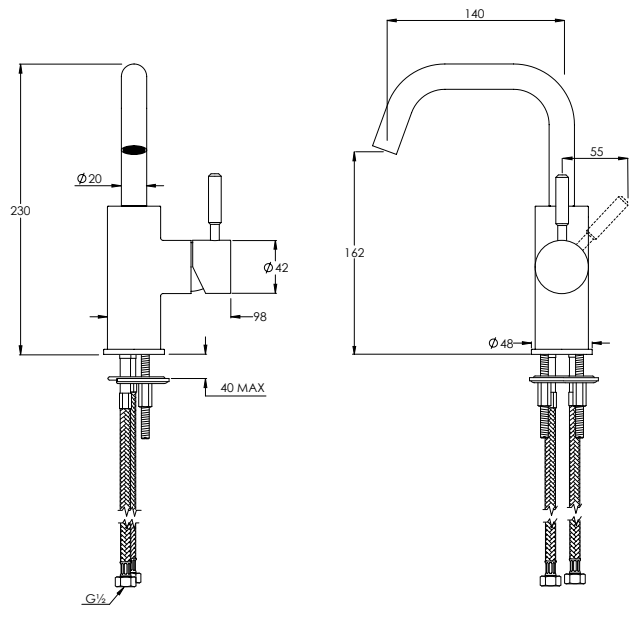

DOMO DO1001 **DECCA** DC1001

DECK MOUNTED MONO BASIN MIXER WITH SWIVEL SPOUT						
Water pressure BAR	0.5	1.0	2.0	3.0	4.0	5.0
Outlets LITRES/MIN	8.3	11.7	16.5	20.1	22.8	24.8