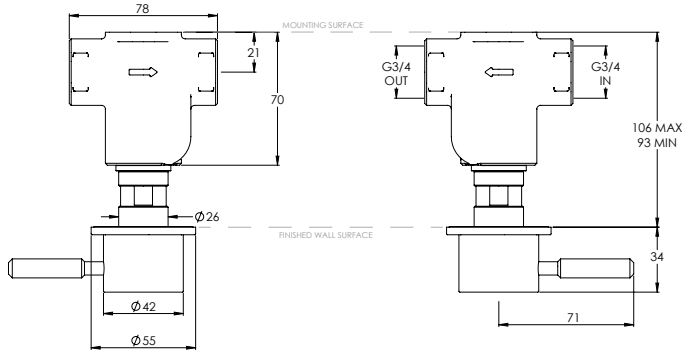

DOMO FLOW RATES & DIMENSIONS

DOMO DO2003