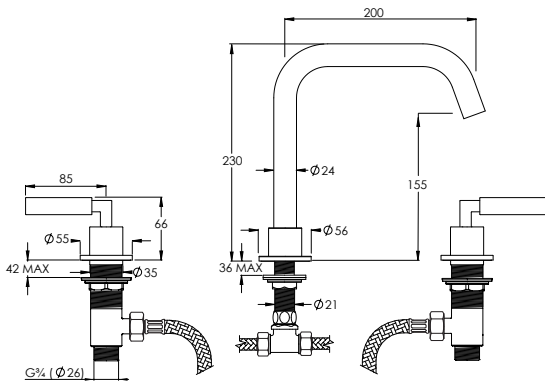

ZURICH ZU2006

3TH DECK MOUNTED SWIVEL SPOUT BATH FILLER						
Water pressure BAR	0.5	1.0	2.0	3.0	4.0	5.0
Outlets LITRES/MIN	12.1	16.9	24.4	31.1	35.3	-