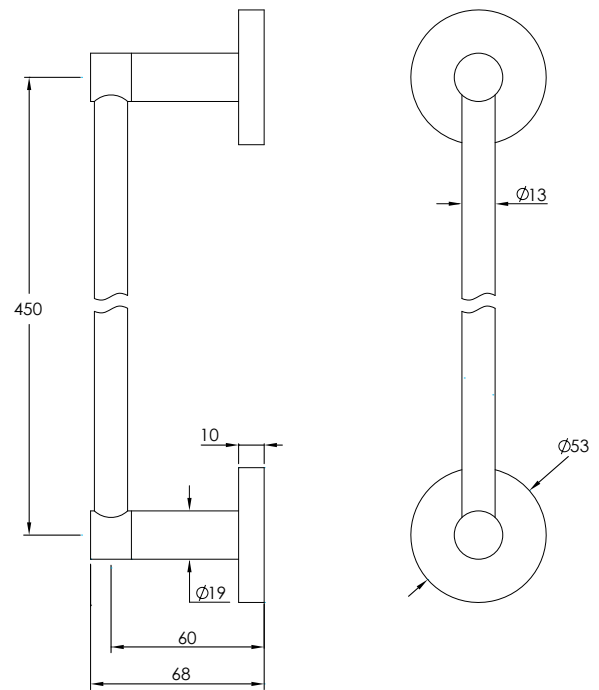

DOUBLE SWIVEL TOWEL BARS

D07000

TOWEL BAR 18"

D07005