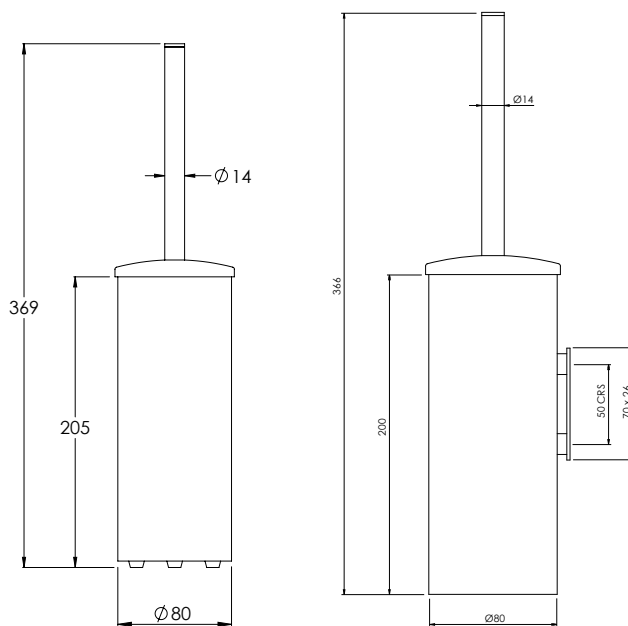

FREESTANDING TOILET BRUSH

D07001

WALL HUNG TOILET BRUSH

D07009