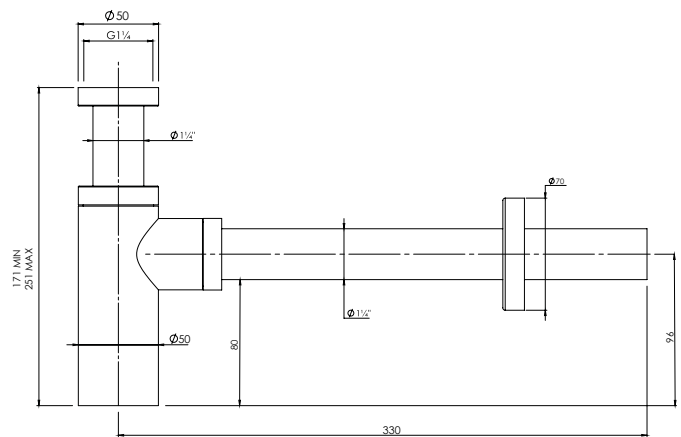

BASIN WASTE

CO5002

BASIN BOTTLE TRAP

CO5004