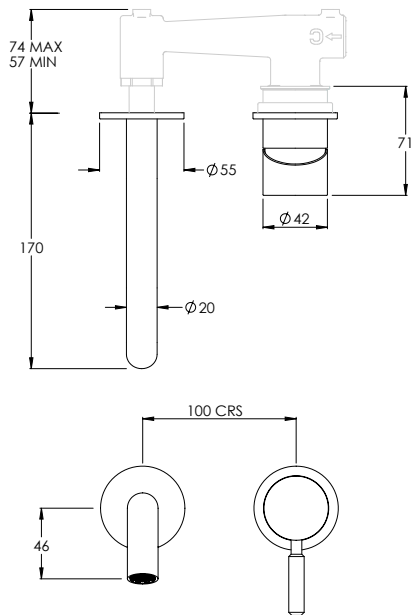

DOMO DO1007 DECCA DC1007

2TH WALL MOUNTED BASIN MIXER*

Water pressure BAR	0.5	1.0	2.0	3.0	4.0	5.0
Outlets LITRES/MIN	5.5	7.6	10.9	13.3	15.5	17.4