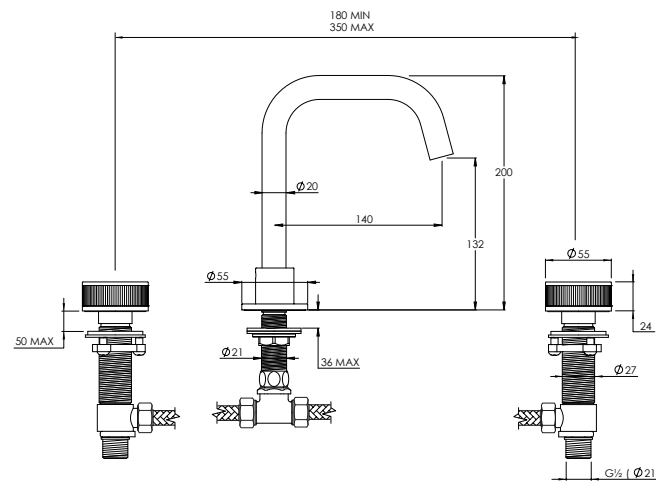

3TH DECK MOUNTED BASIN MIXER ANGLED FIXED SPOUT						
Water pressure BAR	0.5	1.0	2.0	3.0	4.0	5.0
Outlets LITRES/MIN	6.0	8.3	11.8	14.4	16.6	18.6

DECCA DC1006

3TH DECK MOUNTED BASIN MIXER ROUND FIXED SPOUT						
Water pressure BAR	0.5	1.0	2.0	3.0	4.0	5.0
Outlets LITRES/MIN	5.7	7.8	11.4	13.9	16.1	18.1

DECCA DC1015