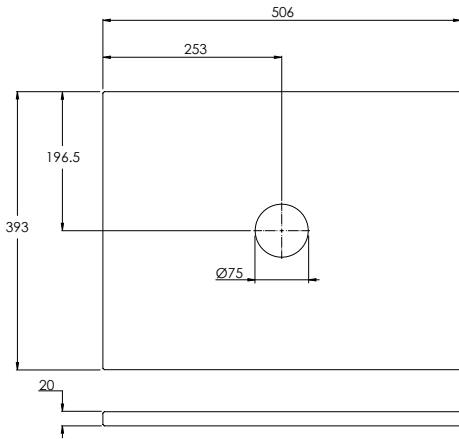

SPECIFICATION SHEETS
COUNTERTOP

500MM COUNTERTOP

CO9050T

506 x 393 x 20mm