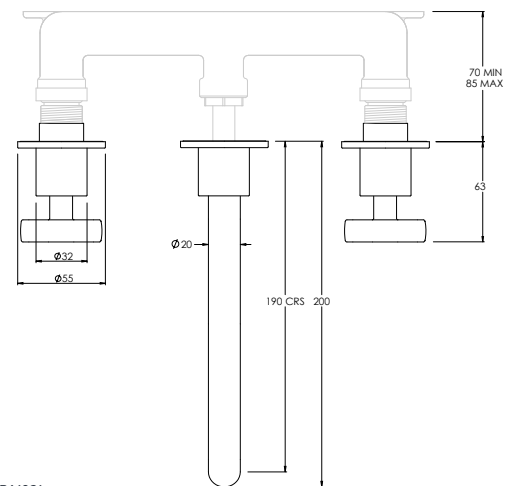

BANK BA1021

3TH WALL MOUNTED BASIN MIXER WITH BOSS (190MM SPOUT)**

Water pressure BAR	0.5	1.0	2.0	3.0	4.0	5.0
Outlets LITRES/MIN	5.9	8.3	11.7	14.1	16.4	18.3

** separate rough **CO1301** required for 3TH wall mounted basin mixers