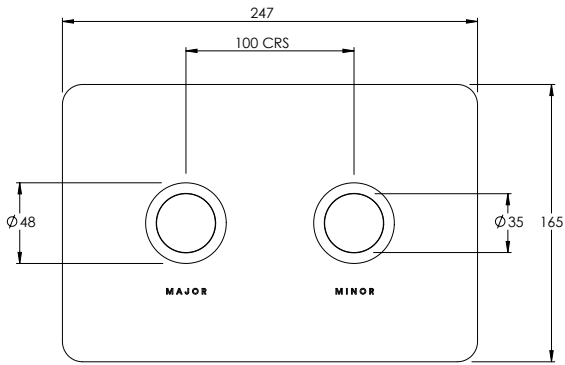

WC DIMENSIONS

FLUSHPLATE (MAJOR/MINOR)

CO7020

FLUSHPLATE (DOTS)

CO7021