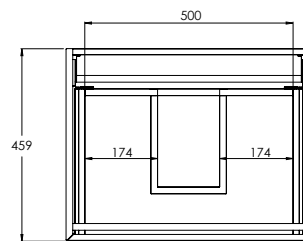

490 x 560 x 390mm

DECIMAL 600MM VANITY UNIT

DV9060

590 x 560 x 459mm

DECIMAL 800MM VANITY UNIT

DV9080

790 x 560 x 459mm

DECIMAL 1000MM VANITY UNIT