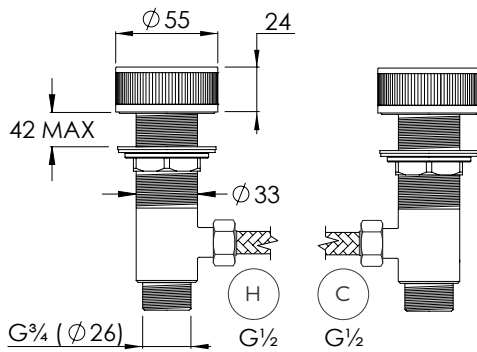

DECCA DC2112

DECK MOUNTED ON/OFF VALVES

Water pressure BAR	0.5	1.0	2.0	3.0	4.0	5.0
Outlets LITRES/MIN	15.5	22.1	31.3	39.0	40.3	44.9