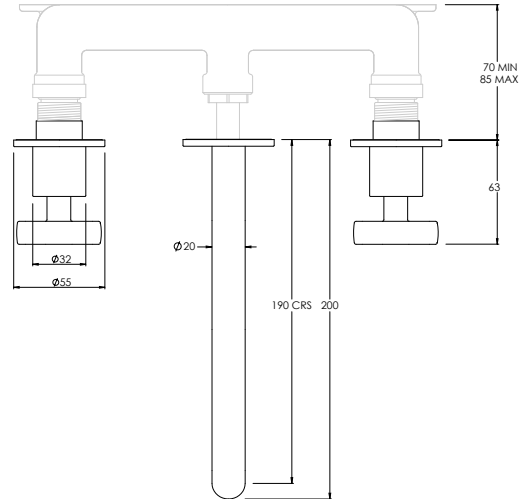

BANK BA1011

3TH WALL MOUNTED BASIN MIXER (190MM SPOUT)**

Water pressure BAR	0.5	1.0	2.0	3.0	4.0	5.0
Outlets LITRES/MIN	5.9	8.3	11.7	14.1	16.4	18.3