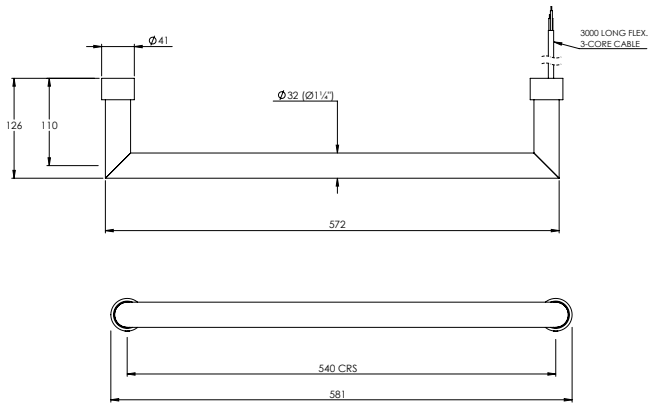

ACCESSORIES DIMENSIONS

TOWEL RAIL ROUND

CO8001

TOWEL RAIL FLAT

CO8002