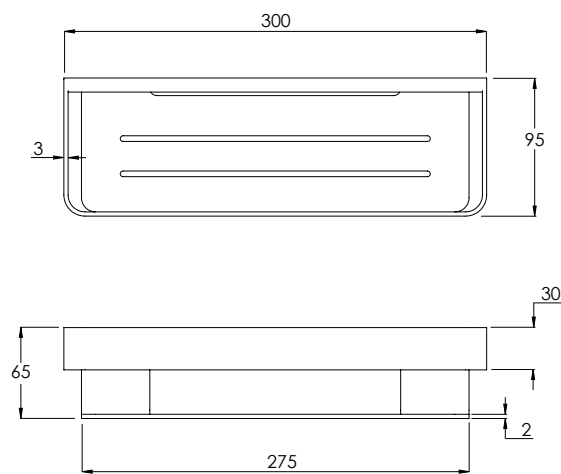

D07011

300MM SHOWER SHELF

D07012

220MM SHOWER BASKET

D07013

300 SHOWER BASKET

D07014

FURNITURE PRODUCT SPECS