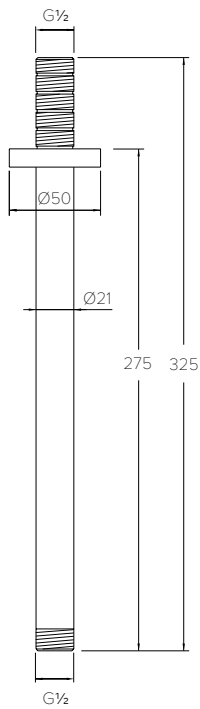

300MM CEILING ARM CO4005