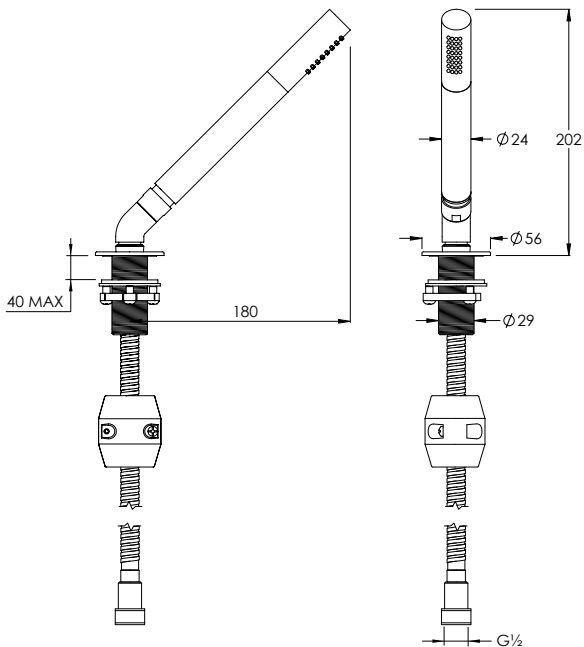

PULL OUT HANDSHOWER, HOSE & HOLSTER		C05003				
Water pressure BAR	0.5	1.0	2.0	3.0	4.0	5.0
Outlets LITRES/MIN	4.7	6.9	10.2	13.0	15.7	18.7

1 OUTLET C-BOX		C03001				
Water pressure BAR	0.5	1.0	2.0	3.0	4.0	5.0
Outlet (Shower Hose) LITRES/MIN	11.1	16.4	23.4	29.3	33.0	37.2