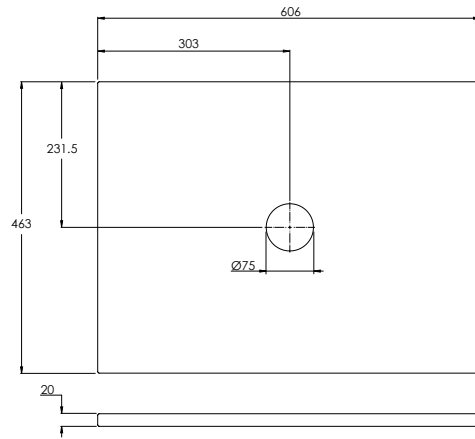

600MM COUNTERTOP

CO9060T

606 x 463 x 20mm