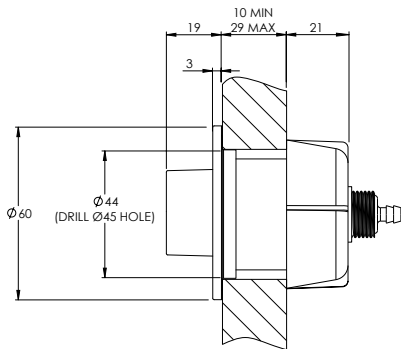

CO7021

10 - 29mm Furniture

29 - 48mm Furniture

FLUSH BUTTON

CO7050

CONCEALED CISTERN

CO7100 / 200

WALL MOUNTED DOUCHE HANDSPRAY & HOLDER