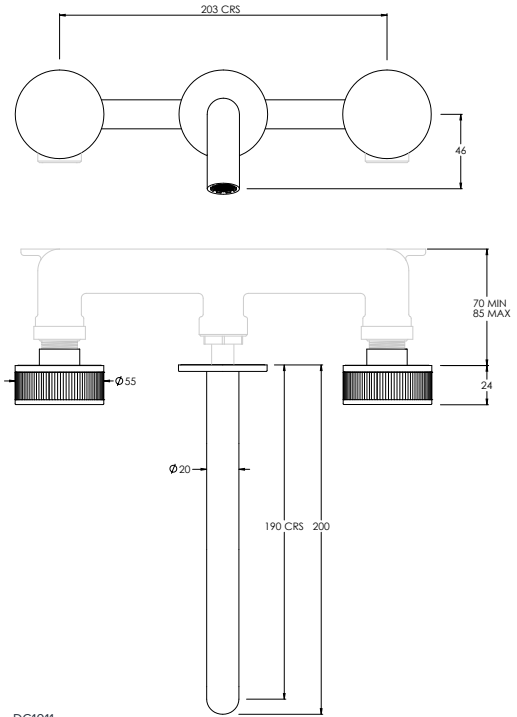

DECCA FLOW RATES & DIMENSIONS

DECCA DC1008

3TH WALL MOUNTED BASIN MIXER (165MM SPOUT)**

| Water pressure BAR | 0.5 | 1.0 | 2.0 | 3.0 | 4.0 | 5.0 |
|--------------------|-----|-----|------|------|------|------|
| Outlets LITRES/MIN | 5.9 | 8.3 | 11.7 | 14.1 | 16.4 | 18.3 |