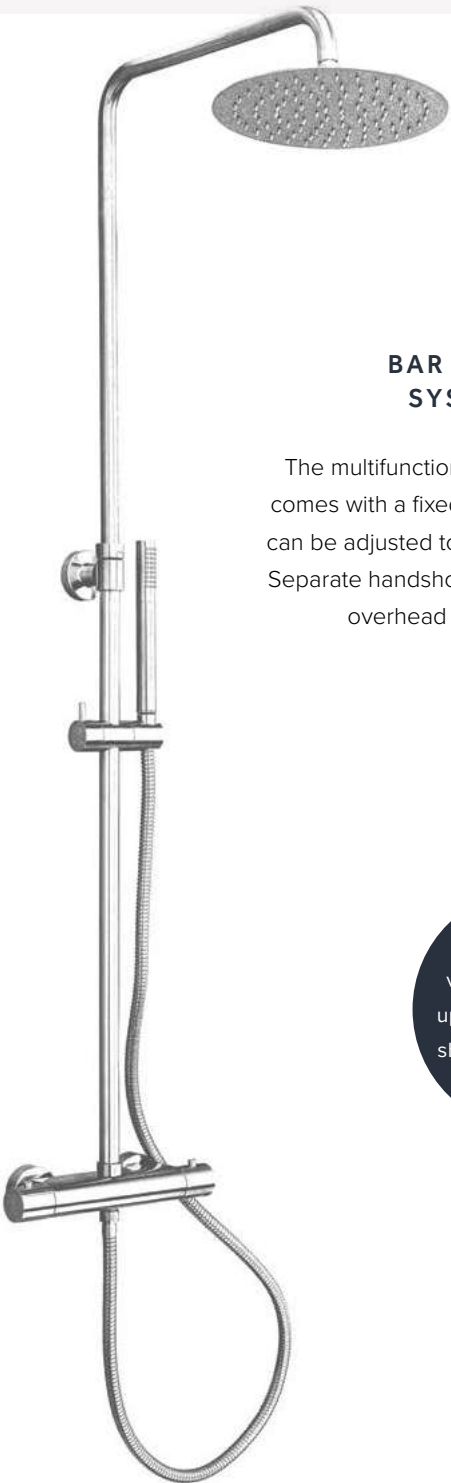

SHOWERING

When designing your shower setup, it is important to think about all the shower users and the different ways they use the shower. If the shower is above a bath, the shower valve can also be used to control the bath overflow filler.

Wall or ceiling mounted options for shower heads.

BAR MIXER SYSTEM

The multifunction shower bar mixer comes with a fixed head but its height can be adjusted to suit your bathroom. Separate handshower offers choice of overhead or handheld.