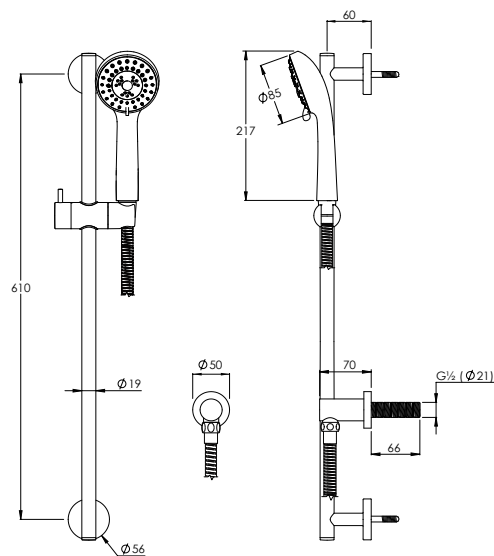

SHOWER FLOW RATES & DIMENSIONS

WALL OUTLET & PENCIL HANDSET

C04001

| Water pressure BAR | 0.5 | 1.0 | 2.0 | 3.0 | 4.0 | 5.0 |
|-----------------------|-----|------|------|------|------|------|
| Outlets LITRES/MIN | 8.2 | 11.6 | 16.6 | 20.6 | 23.7 | 26.5 |