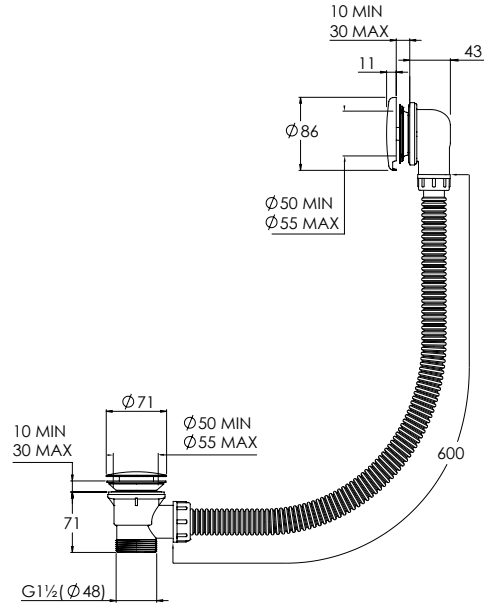

BATH / SHOWER FLOW RATES & DIMENSIONS

BATH OVERFLOW FILLER		C05000				
Water pressure BAR	0.5	1.0	2.0	3.0	4.0	5.0
Outlets LITRES/MIN	18.6	26.1	36.6	41.4	44.3	49.6

BATH OVERFLOW		C05001