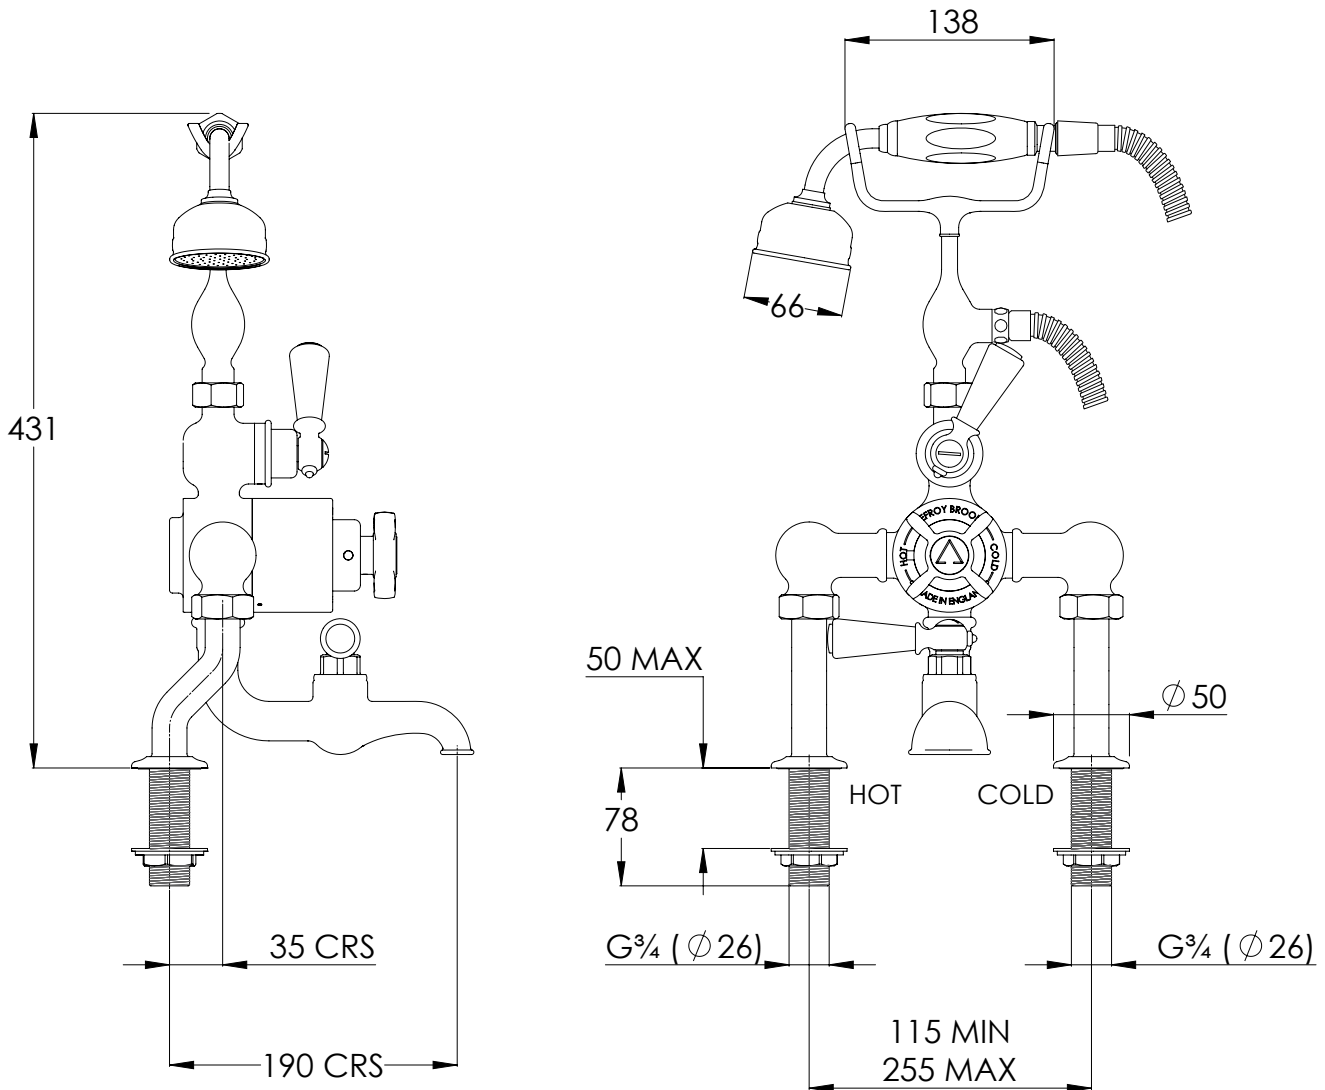

# DM/BL8823

CLASSIC BLACK DECK MOUNTED THERMO-  
STATIC BATH SHOWER MIXER WITH CRADLE &  
CLASSIC HANDSET

## DIMENSIONAL DATA SHEET

DATE: 14/06/2019

REVISION: A

COPYRIGHT © LBIP LTD. ALL RIGHTS RESERVED

DIMENSIONS IN MILLIMETRES

WHILST EVERY EFFORT IS MADE TO ENSURE THE ACCURACY OF THESE DATA SHEETS THEY ARE SUBJECT TO CHANGE WITHOUT NOTICE AS PART OF THE COMPANY'S PRODUCT DEVELOPMENT PROCESS