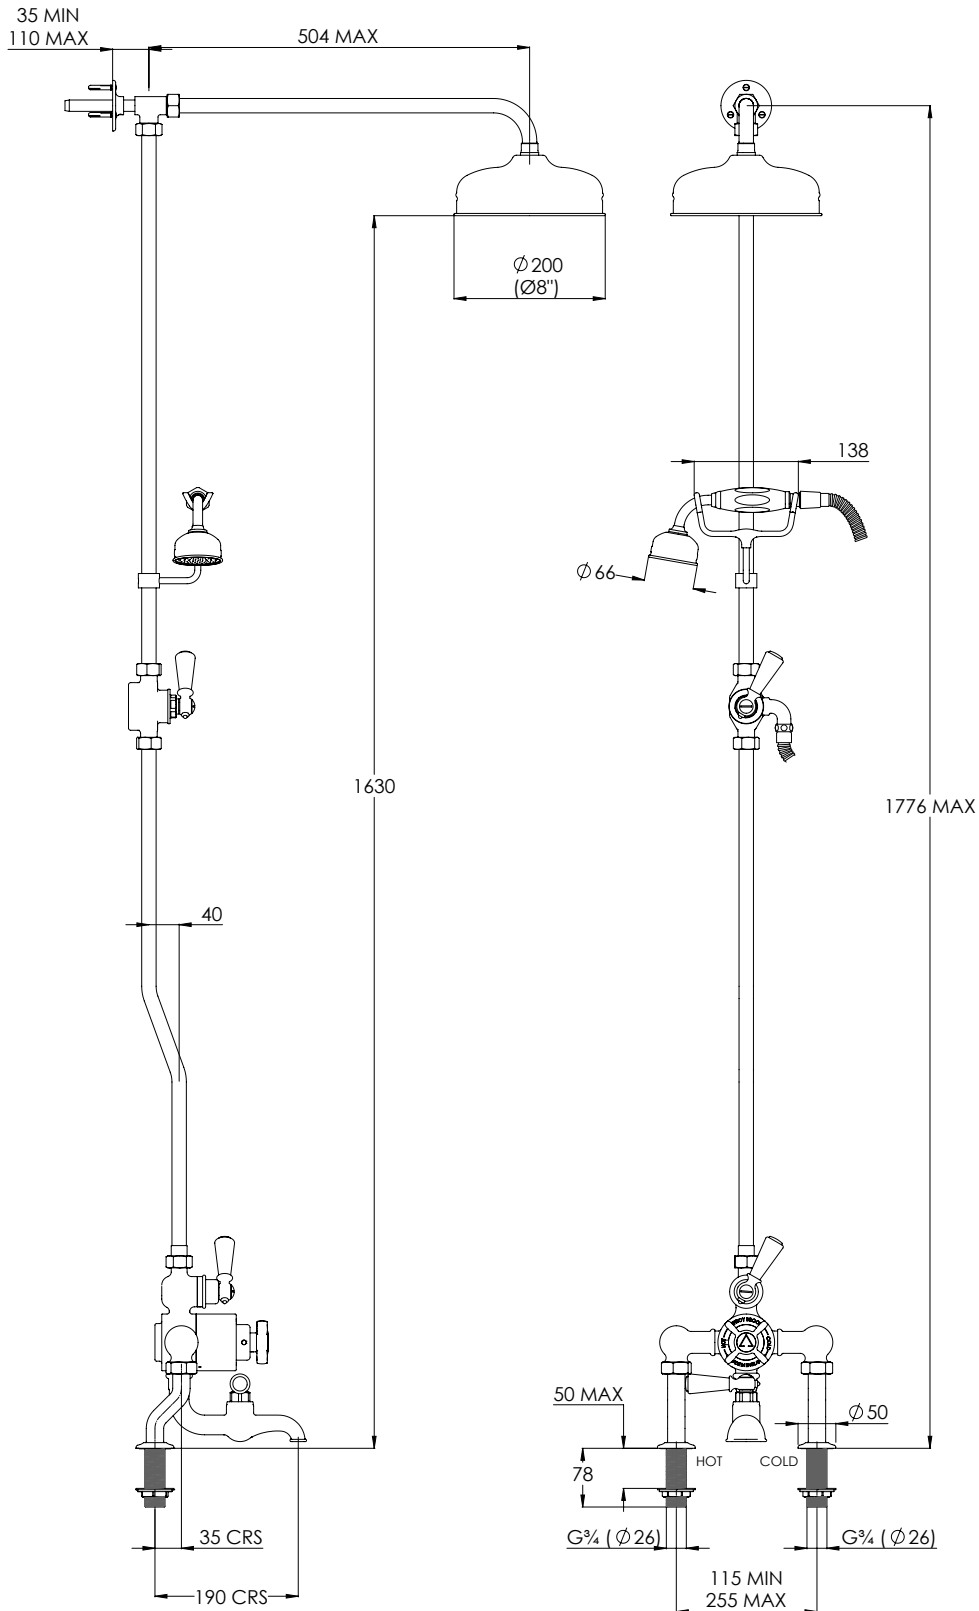

LEFROY BROOKS

IBROC HOUSE ESSEX ROAD
HODDESDON HERTS EN11 0QS UK
T: +44 (0)1992 708 316 F: +44 (0)1992 708 317

DM/BL8825

CLASSIC BLACK DECK MOUNTED THERMOSTATIC BATH
SHOWER MIXER WITH RISER KIT, HANDSET, LEVER DIVERTER,
8" ROSE & ADJUSTABLE RISER PIPE BRACKET

DIMENSIONAL DATA SHEET

DATE: 17/06/2019

REVISION: A

COPYRIGHT © LBIP LTD. ALL RIGHTS RESERVED

DIMENSIONS IN MILLIMETRES

WHILST EVERY EFFORT IS MADE TO ENSURE THE ACCURACY OF THESE DATA SHEETS THEY ARE SUBJECT TO CHANGE WITHOUT NOTICE AS PART OF THE COMPANY'S PRODUCT DEVELOPMENT PROCESS