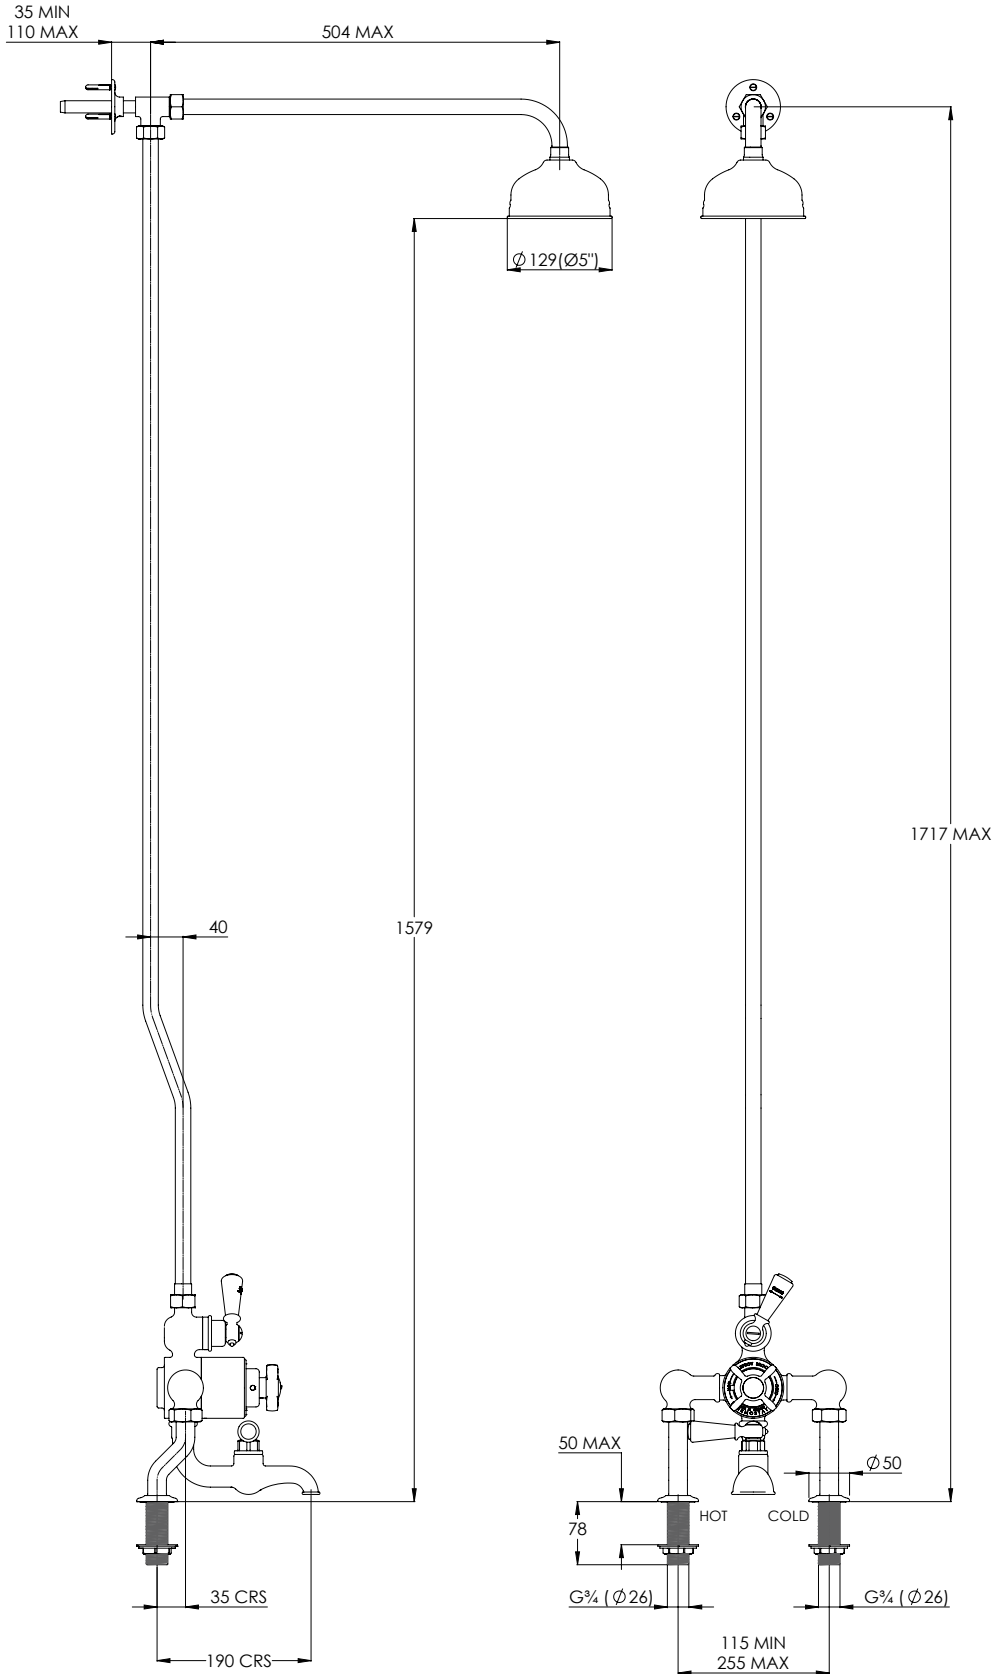

LEFROY BROOKS

IBROC HOUSE ESSEX ROAD
HODDESDON HERTS EN11 0QS UK
T: +44 (0)1992 708 316 F: +44 (0)1992 708 317

DM/GD8821

CLASSIC DECK MOUNTED THERMOSTATIC
BATH SHOWER MIXER WITH RISER KIT, 5" ROSE
& ADJUSTABLE RISER PIPE BRACKET

DIMENSIONAL DATA SHEET

DATE: 17/06/2019

REVISION: A

COPYRIGHT © LBIP LTD. ALL RIGHTS RESERVED

DIMENSIONS IN MILLIMETRES

WHILST EVERY EFFORT IS MADE TO ENSURE THE ACCURACY OF THESE DATA SHEETS THEY ARE SUBJECT TO CHANGE WITHOUT NOTICE AS PART OF THE COMPANY'S PRODUCT DEVELOPMENT PROCESS