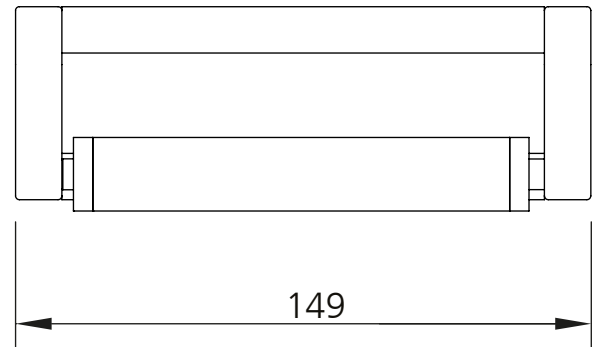

# DP4600

FIFTH PAPER HOLDER

DIMENSIONAL DATA SHEET

DATE: 30/06/2022

REVISION: B

COPYRIGHT © LBIP LTD. ALL RIGHTS RESERVED

DIMENSIONS IN MILLIMETRES

WHILST EVERY EFFORT IS MADE TO ENSURE THE ACCURACY OF THESE DATA SHEETS THEY ARE SUBJECT TO CHANGE WITHOUT NOTICE AS PART OF THE COMPANY'S PRODUCT DEVELOPMENT PROCESS