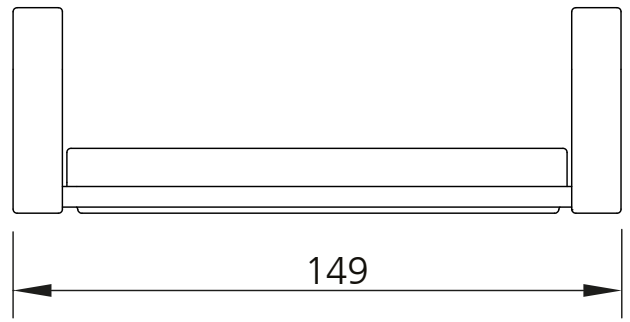

LEFROY BROOKS

IBROC HOUSE ESSEX ROAD
HODDESDON HERTS EN11 0QS UK
T: +44 (0)1992 708 316 F: +44 (0)1992 708 317

DP4602

FIFTH CERAMIC SOAP DISH

DIMENSIONAL DATA SHEET

DATE: 30/06/2022

REVISION: B

COPYRIGHT © LBIP LTD. ALL RIGHTS RESERVED

DIMENSIONS IN MILLIMETRES

WHILST EVERY EFFORT IS MADE TO ENSURE THE ACCURACY OF THESE DATA SHEETS THEY ARE SUBJECT TO CHANGE WITHOUT NOTICE AS PART OF THE COMPANY'S PRODUCT DEVELOPMENT PROCESS