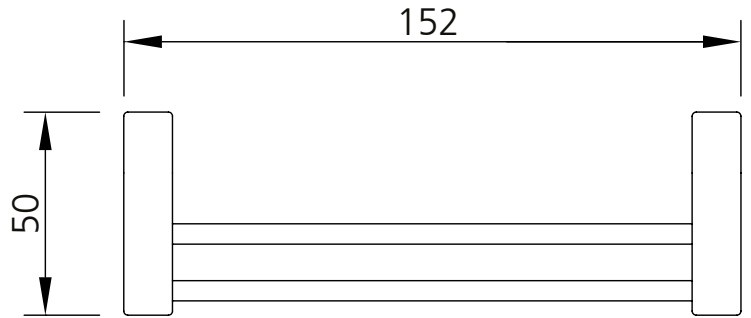

**LEFROY BROOKS**

IBROC HOUSE ESSEX ROAD  
HODDESDON HERTS EN11 0QS UK  
T: +44 (0)1992 708 316 F: +44 (0)1992 708 317

**DP4603**

FIFTH SHOWER SOAP DISH

DIMENSIONAL DATA SHEET

DATE: 30/06/2022

REVISION: B

COPYRIGHT © LBIP LTD. ALL RIGHTS RESERVED

DIMENSIONS IN MILLIMETRES

WHILST EVERY EFFORT IS MADE TO ENSURE THE ACCURACY OF THESE DATA SHEETS THEY ARE SUBJECT TO CHANGE WITHOUT NOTICE AS PART OF THE COMPANY'S PRODUCT DEVELOPMENT PROCESS