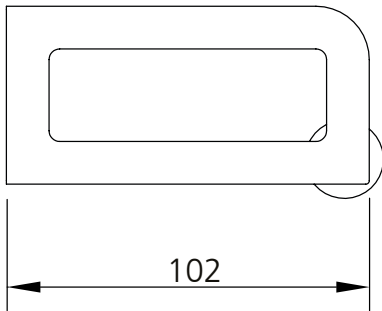

LEFROY BROOKS

IBROC HOUSE ESSEX ROAD
HODDESDON HERTS EN11 0QS UK
T: +44 (0)1992 708 316 F: +44 (0)1992 708 317

DP4607

FIFTH 12" TOWEL RAIL

DIMENSIONAL DATA SHEET

DATE: 30/06/2022

REVISION: B

COPYRIGHT © LBIP LTD. ALL RIGHTS RESERVED

DIMENSIONS IN MILLIMETRES

WHILST EVERY EFFORT IS MADE TO ENSURE THE ACCURACY OF THESE DATA SHEETS THEY ARE SUBJECT TO CHANGE WITHOUT NOTICE AS PART OF THE COMPANY'S PRODUCT DEVELOPMENT PROCESS