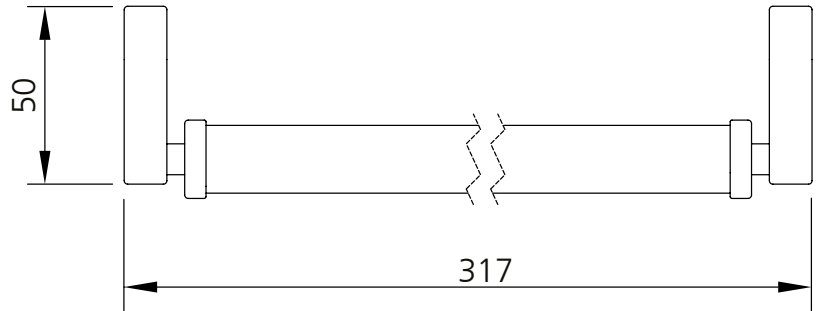

LEFROY BROOKS

IBROC HOUSE ESSEX ROAD
HODDESDON HERTS EN11 0QS UK
T: +44 (0)1992 708 316 F: +44 (0)1992 708 317

DP4607

FIFTH 12" TOWEL RAIL

DIMENSIONAL DATA SHEET

DATE: 30/06/2022

REVISION: B

COPYRIGHT © LBIP LTD. ALL RIGHTS RESERVED

DIMENSIONS IN MILLIMETRES

WHILST EVERY EFFORT IS MADE TO ENSURE THE ACCURACY OF THESE DATA SHEETS THEY ARE SUBJECT TO CHANGE WITHOUT NOTICE AS PART OF THE COMPANY'S PRODUCT DEVELOPMENT PROCESS