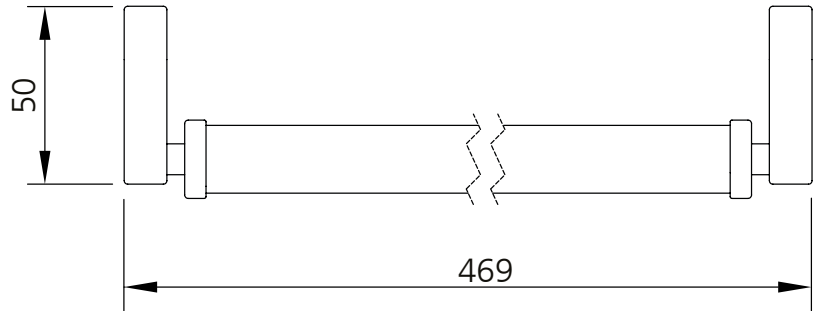

LEFROY BROOKS

IBROC HOUSE ESSEX ROAD
HODDESDON HERTS EN11 0QS UK
T: +44 (0)1992 708 316 F: +44 (0)1992 708 317

DP4608

FIFTH 18" TOWEL RAIL

DIMENSIONAL DATA SHEET

DATE: 30/06/2022

REVISION: B

COPYRIGHT © LBIP LTD. ALL RIGHTS RESERVED

DIMENSIONS IN MILLIMETRES

WHILST EVERY EFFORT IS MADE TO ENSURE THE ACCURACY OF THESE DATA SHEETS THEY ARE SUBJECT TO CHANGE WITHOUT NOTICE AS PART OF THE COMPANY'S PRODUCT DEVELOPMENT PROCESS