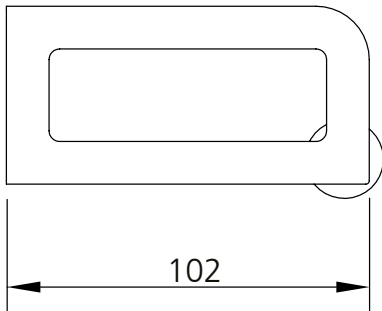

LEFROY BROOKS

IBROC HOUSE ESSEX ROAD
HODDESDON HERTS EN11 0QS UK
T: +44 (0)1992 708 316 F: +44 (0)1992 708 317

DP4608

FIFTH 18" TOWEL RAIL

DIMENSIONAL DATA SHEET

DATE: 30/06/2022

REVISION: B

COPYRIGHT © LBIP LTD. ALL RIGHTS RESERVED

DIMENSIONS IN MILLIMETRES

WHILST EVERY EFFORT IS MADE TO ENSURE THE ACCURACY OF THESE DATA SHEETS THEY ARE SUBJECT TO CHANGE WITHOUT NOTICE AS PART OF THE COMPANY'S PRODUCT DEVELOPMENT PROCESS