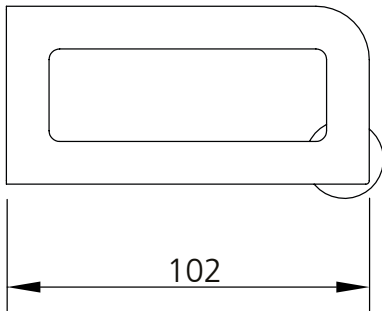

LEFROY BROOKS

IBROC HOUSE ESSEX ROAD
HODDESDON HERTS EN11 0QS UK
T: +44 (0)1992 708 316 F: +44 (0)1992 708 317

DP4609

FIFTH 24" TOWEL RAIL

DIMENSIONAL DATA SHEET

DATE: 30/06/2022

REVISION: B

COPYRIGHT © LBIP LTD. ALL RIGHTS RESERVED

DIMENSIONS IN MILLIMETRES

WHILST EVERY EFFORT IS MADE TO ENSURE THE ACCURACY OF THESE DATA SHEETS THEY ARE SUBJECT TO CHANGE WITHOUT NOTICE AS PART OF THE COMPANY'S PRODUCT DEVELOPMENT PROCESS