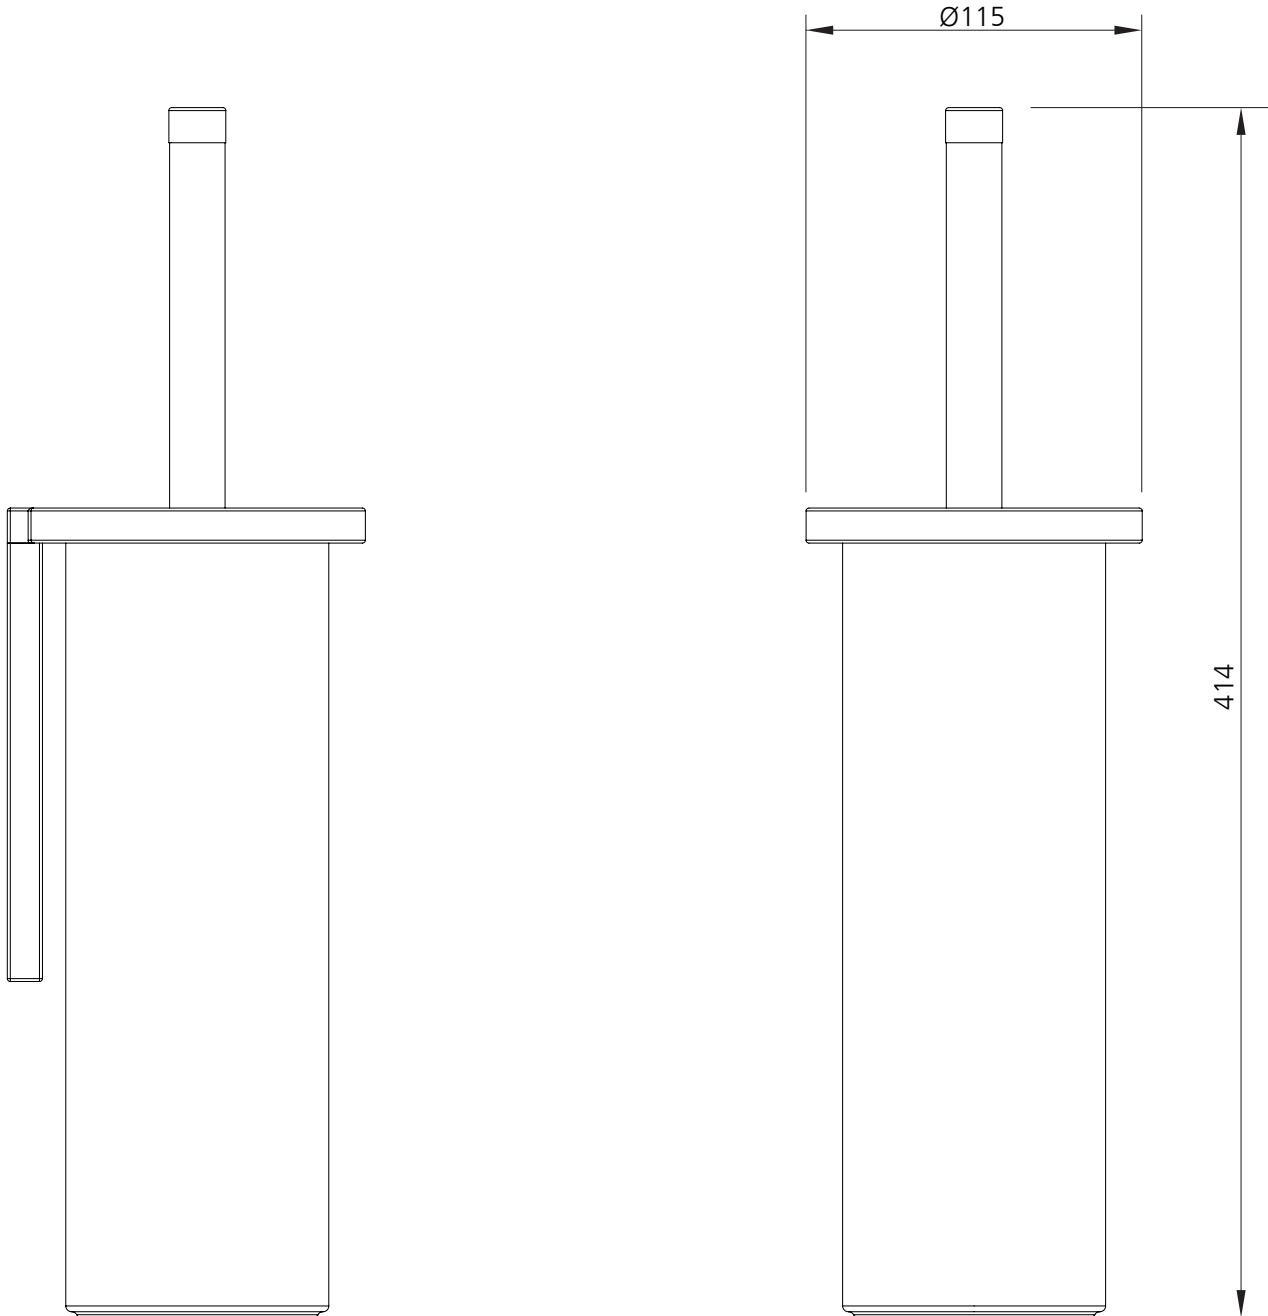

# DP4613

FIFTH WALL MOUNTED BRUSH AND POT

## DIMENSIONAL DATA SHEET

DATE: 08/04/16

REVISION: A

COPYRIGHT © LBIP LTD. ALL RIGHTS RESERVED

DIMENSIONS IN MILLIMETRES

WHILST EVERY EFFORT IS MADE TO ENSURE THE ACCURACY OF THESE DATA SHEETS THEY ARE SUBJECT TO CHANGE WITHOUT NOTICE AS PART OF THE COMPANY'S PRODUCT DEVELOPMENT PROCESS