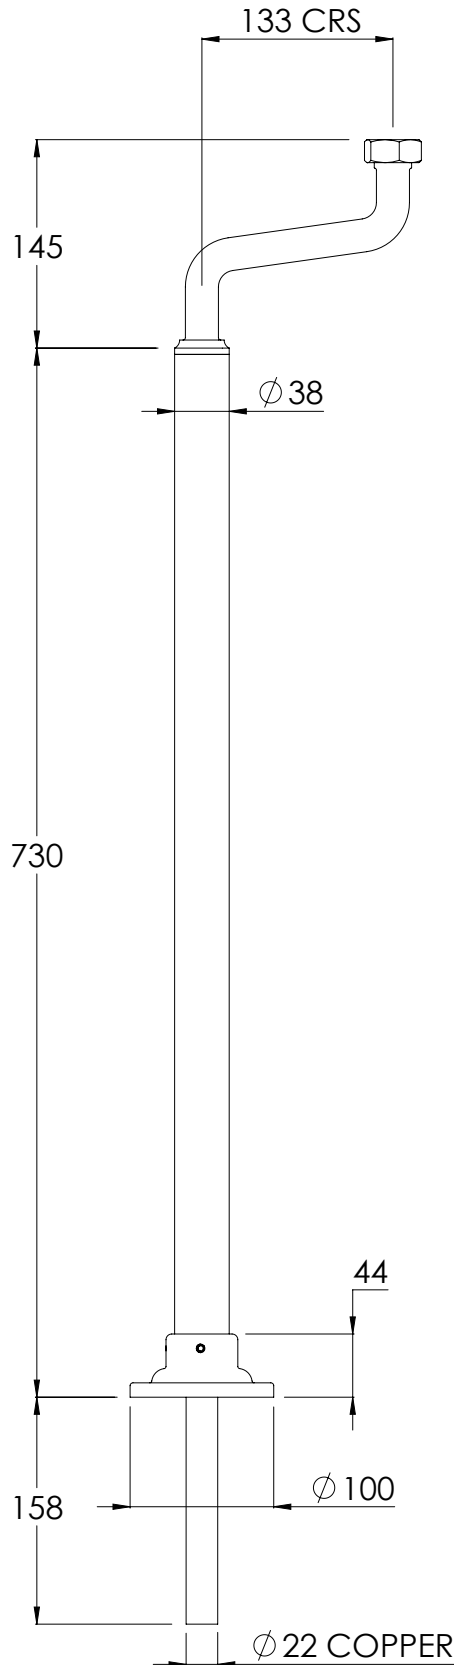

LEFROY BROOKS

IBROC HOUSE ESSEX ROAD
HODDESDON HERTS EN11 0QS UK
T: +44 (0)1992 708 316 F: +44 (0)1992 708 317

EXT-LB2114

BATH STANDPIPE WITH EXTENDED CRANKED LEG

DIMENSIONAL DATA SHEET

DATE: 04/06/2019

REVISION: A

COPYRIGHT © LBIP LTD. ALL RIGHTS RESERVED

DIMENSIONS IN MILLIMETRES

WHILST EVERY EFFORT IS MADE TO ENSURE THE ACCURACY OF THESE DATA SHEETS THEY ARE SUBJECT TO CHANGE WITHOUT NOTICE AS PART OF THE COMPANY'S PRODUCT DEVELOPMENT PROCESS