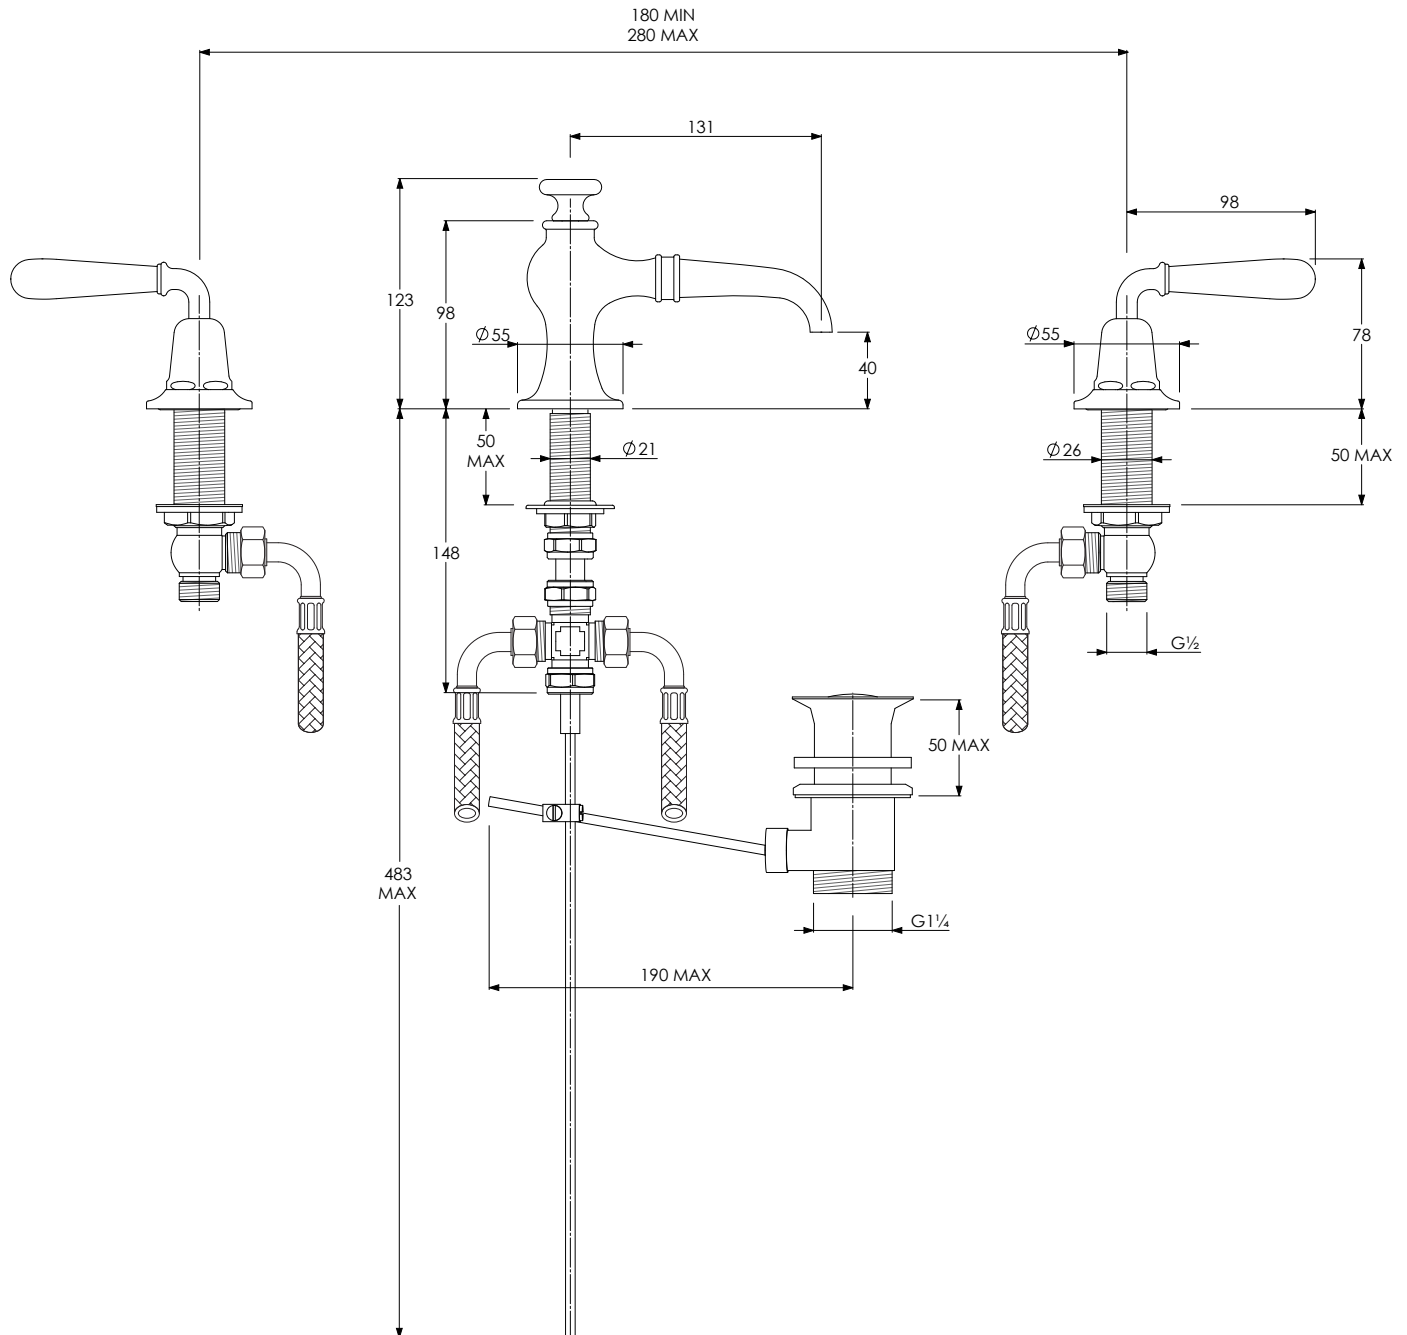

LEFROY BROOKS

IBROC HOUSE ESSEX ROAD
HODDESDON HERTS EN11 0QS UK
T: +44 (0)1992 708 316 F: +44 (0)1992 708 317

FB1205

LA CHAPELLE FLARED SPOUT BASIN MIXER
WITH BLACK TORPILLE AND POP-UP WASTE

DIMENSIONAL DATA SHEET

DATE: 25/10/2023

REVISION: B

COPYRIGHT © LBIP LTD. ALL RIGHTS RESERVED

DIMENSIONS IN MILLIMETRES

WHILST EVERY EFFORT IS MADE TO ENSURE THE ACCURACY OF THESE DATA SHEETS THEY ARE SUBJECT TO CHANGE WITHOUT NOTICE AS PART OF THE COMPANY'S PRODUCT DEVELOPMENT PROCESS