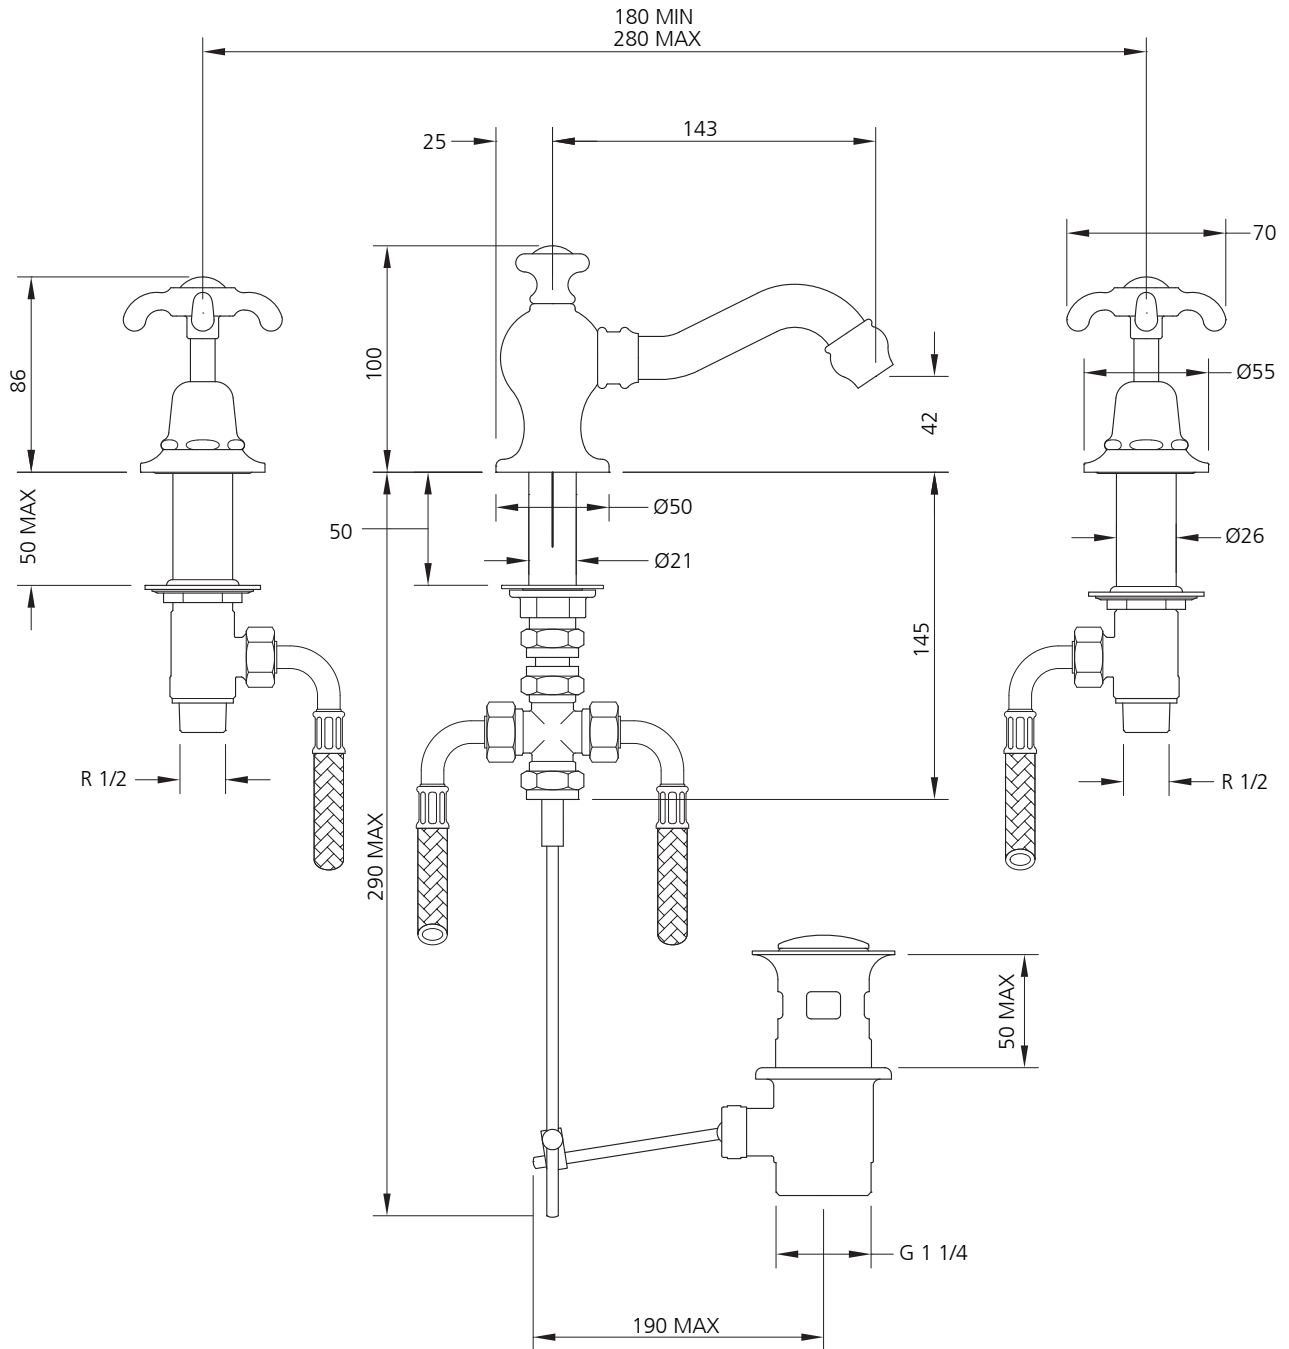

LEFROY BROOKS

IBROC HOUSE ESSEX ROAD
HODDESDON HERTS EN11 0QS UK
T: +44 (0)1992 708 316 F: +44 (0)1992 708 317

FH-1204

LA CHAPELLE THREE HOLE BASIN MIXER
WITH POP-UP WASTE

DIMENSIONAL DATA SHEET

DATE: 24 May 2010

ISSUE: 032 A

©COPYRIGHT 2010. CHRISTO LEFROY BROOKS. ALL RIGHTS RESERVED.

DIMENSIONS IN MILLIMETRES

WHILST EVERY EFFORT IS MADE TO ENSURE THE ACCURACY OF THESE DATA SHEETS THEY ARE SUBJECT TO CHANGE WITHOUT NOTICE AS PART OF THE COMPANY'S PRODUCT DEVELOPMENT PROCESS