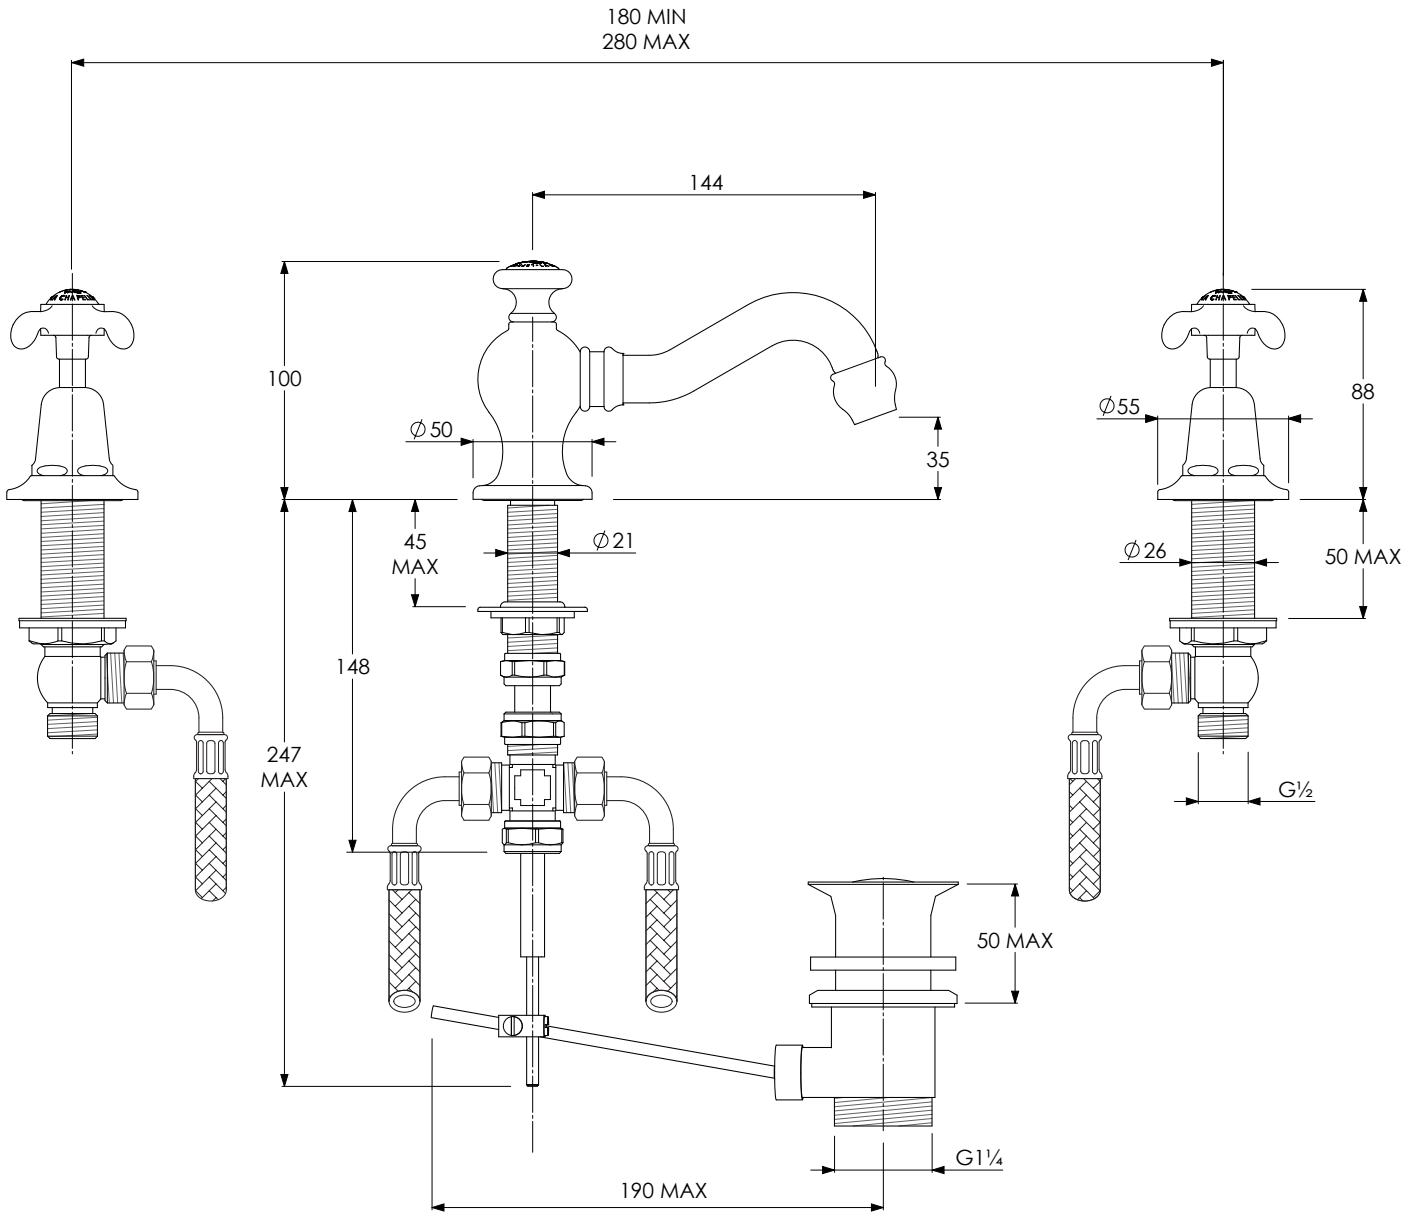

LEFROY BROOKS

IBROC HOUSE ESSEX ROAD
HODDESDON HERTS EN11 0QS UK
T: +44 (0)1992 708 316 F: +44 (0)1992 708 317

FH1204

LA CHAPELLE THREE-HOLE BASIN MIXER WITH
POP-UP WASTE

DIMENSIONAL DATA SHEET

DATE: 02/01/2019

REVISION: A

COPYRIGHT © LBIP LTD. ALL RIGHTS RESERVED

DIMENSIONS IN MILLIMETRES

WHILST EVERY EFFORT IS MADE TO ENSURE THE ACCURACY OF THESE DATA SHEETS THEY ARE SUBJECT TO CHANGE WITHOUT NOTICE AS PART OF THE COMPANY'S PRODUCT DEVELOPMENT PROCESS