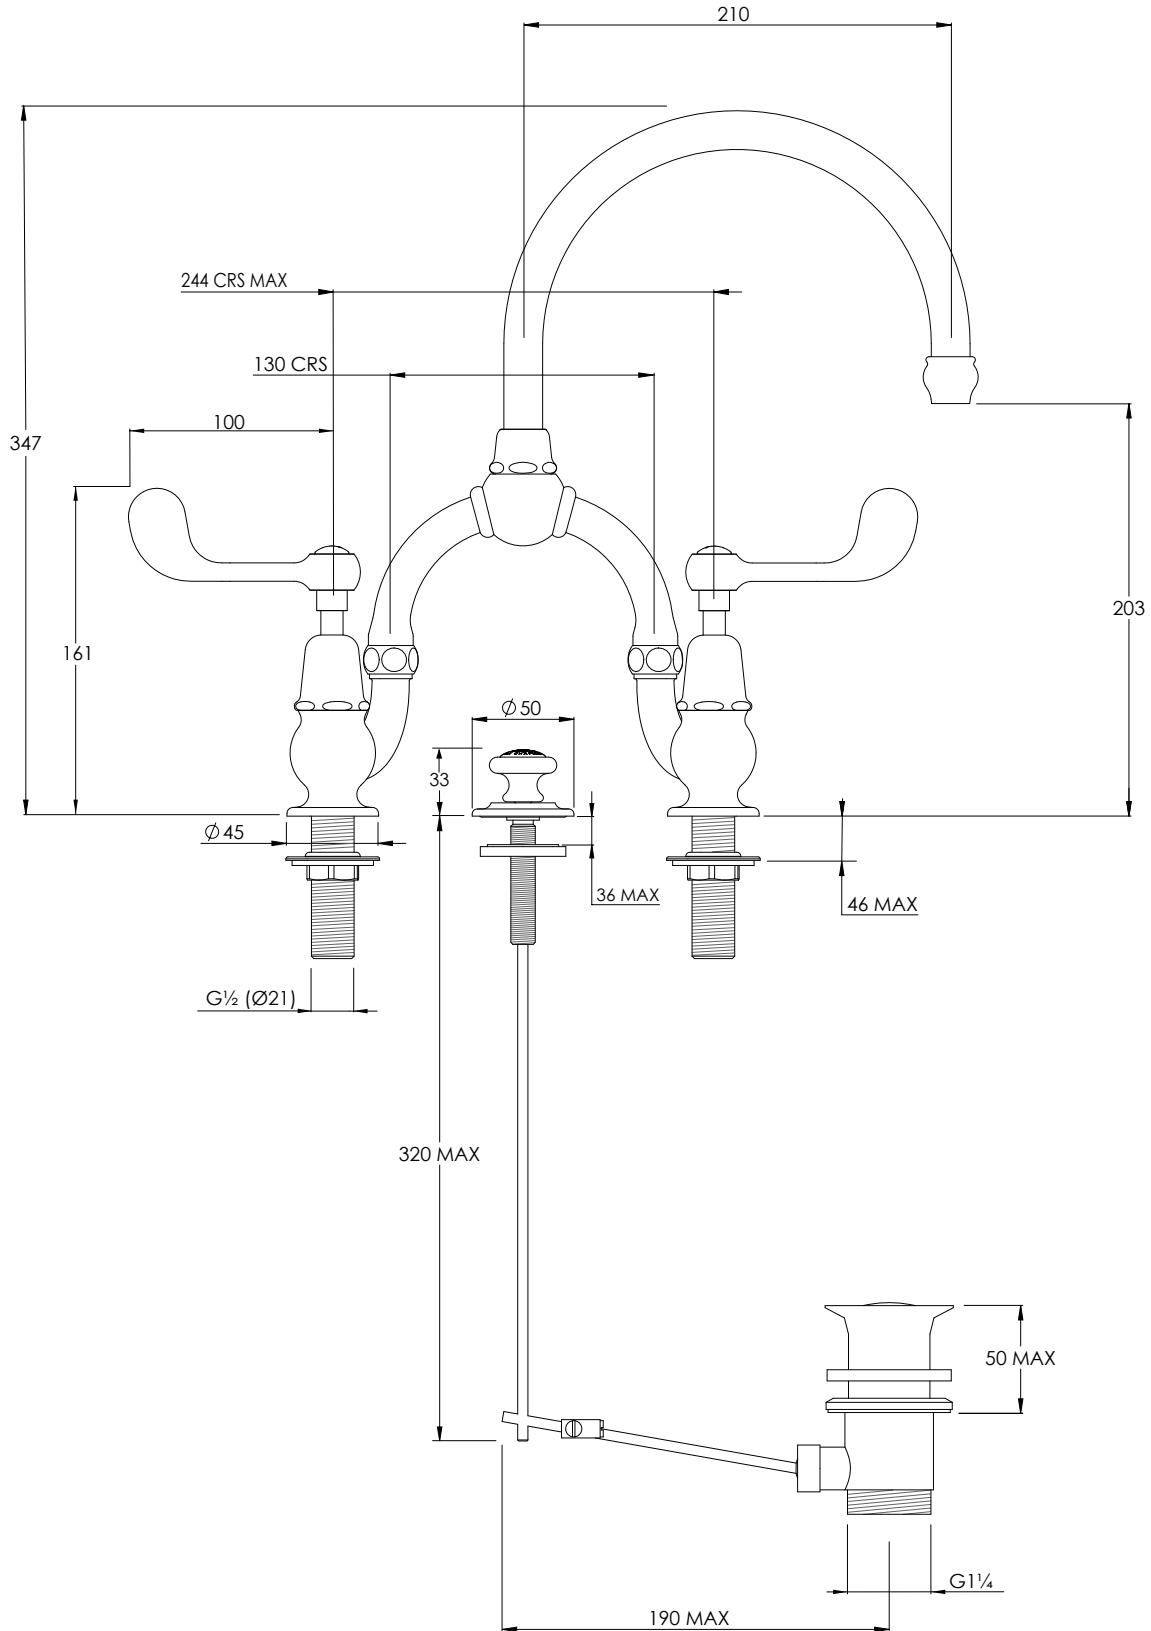

LEFROY BROOKS

IBROC HOUSE ESSEX ROAD
HODDESDON HERTS EN11 0QS UK
T: +44 (0)1992 708 316 F: +44 (0)1992 708 317

FL9000

LA CHAPELLE LEVER BASIN BRIDGE MIXER WITH
POP-UP WASTE

DIMENSIONAL DATA SHEET

DATE: 08/05/2019

REVISION: B

COPYRIGHT © LBIP LTD. ALL RIGHTS RESERVED

DIMENSIONS IN MILLIMETRES

WHILST EVERY EFFORT IS MADE TO ENSURE THE ACCURACY OF THESE DATA SHEETS THEY ARE SUBJECT TO CHANGE WITHOUT NOTICE AS PART OF THE COMPANY'S PRODUCT DEVELOPMENT PROCESS