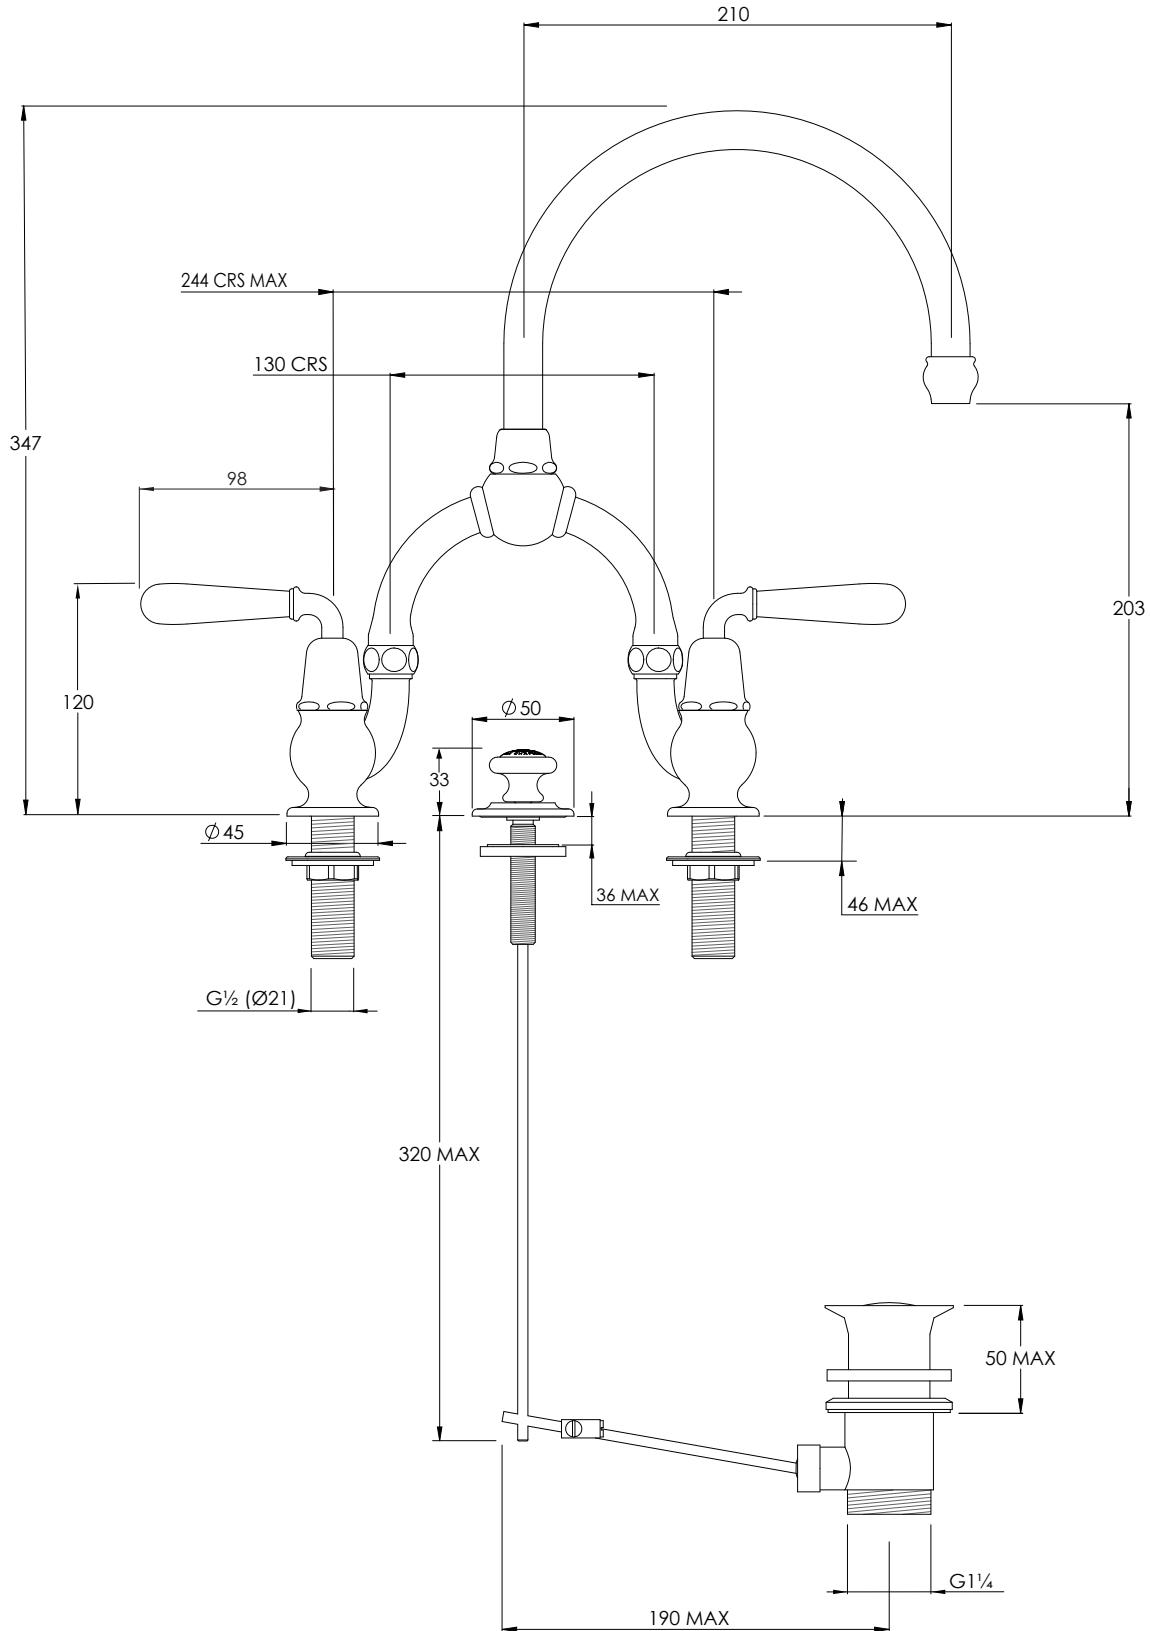

LEFROY BROOKS

IBROC HOUSE ESSEX ROAD
HODDESDON HERTS EN11 0QS UK
T: +44 (0)1992 708 316 F: +44 (0)1992 708 317

FM9000

LA CHAPELLE BASIN BRIDGE MIXER WITH
METAL TORPILLE LEVERS AND POP-UP WASTE

DIMENSIONAL DATA SHEET

DATE: 08/05/2019

REVISION: B

COPYRIGHT © LBIP LTD. ALL RIGHTS RESERVED

DIMENSIONS IN MILLIMETRES

WHILST EVERY EFFORT IS MADE TO ENSURE THE ACCURACY OF THESE DATA SHEETS THEY ARE SUBJECT TO CHANGE WITHOUT NOTICE AS PART OF THE COMPANY'S PRODUCT DEVELOPMENT PROCESS