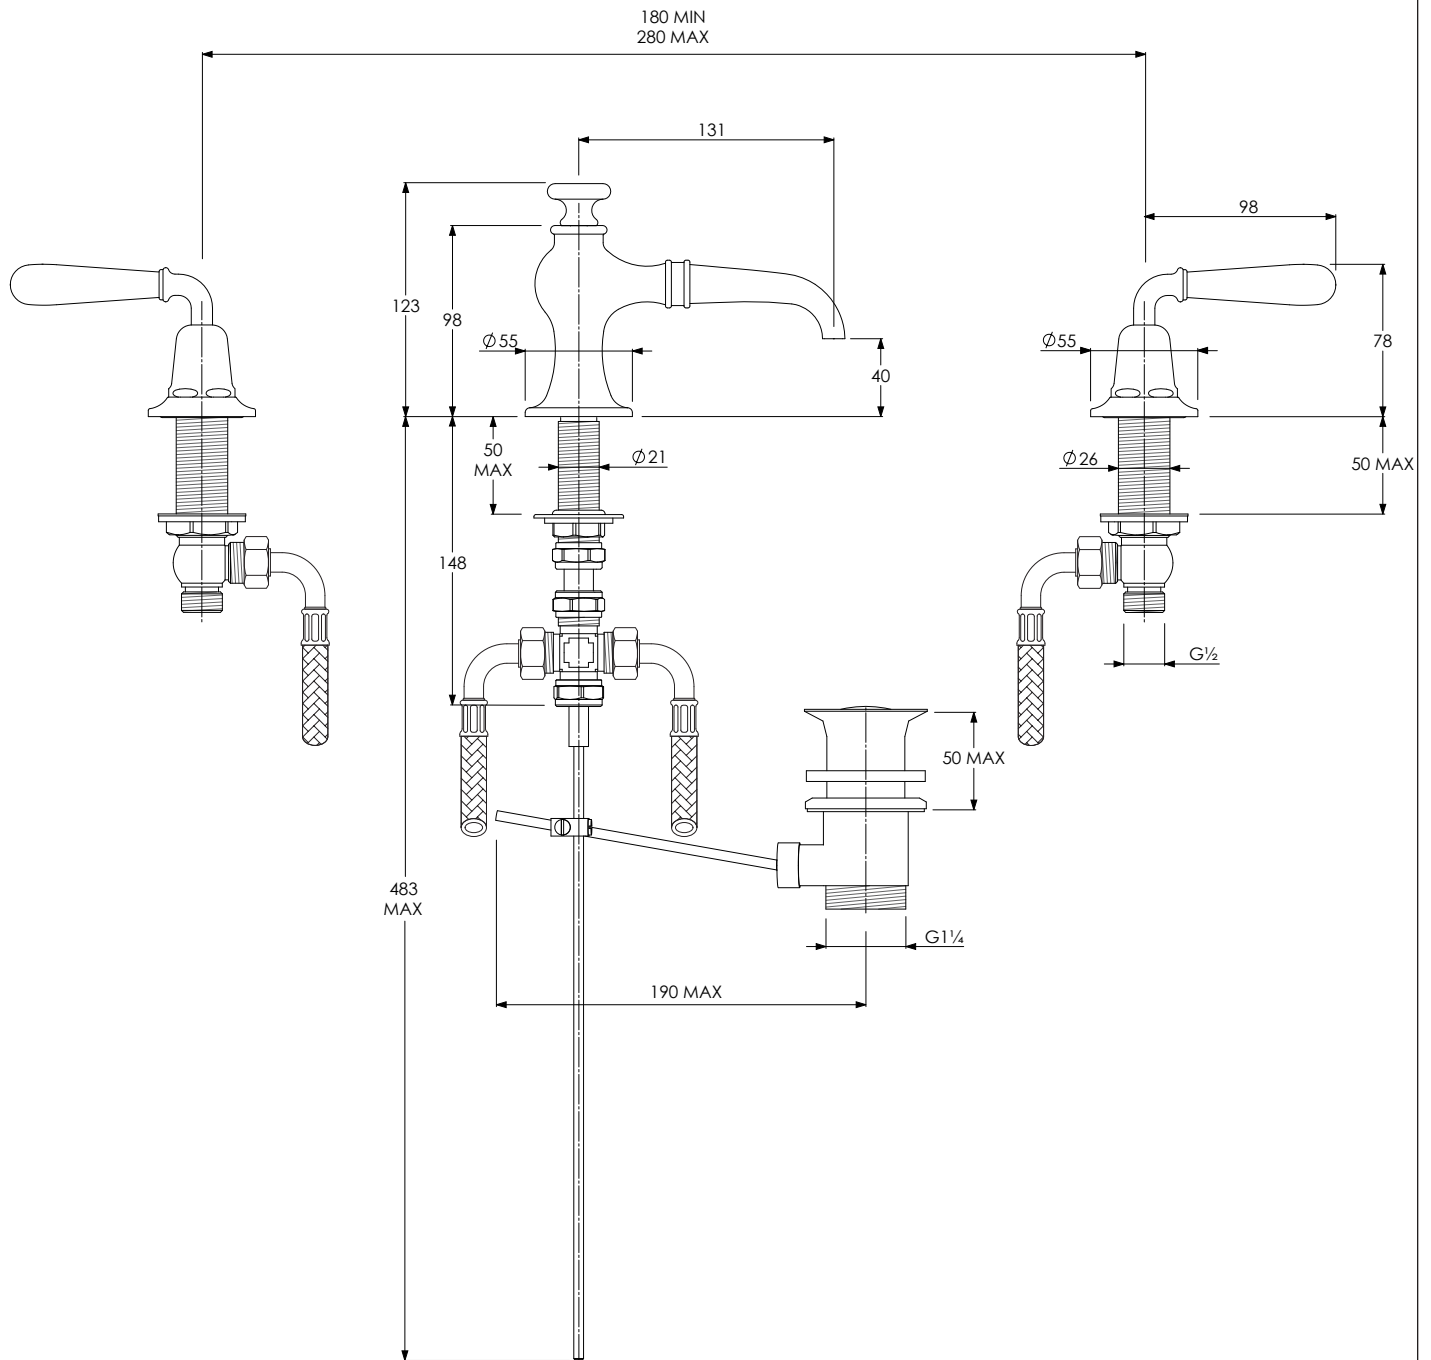

# FW1205

LA CHAPELLE FLARED SPOUT BASIN MIXER  
WITH WHITE TORPILLE AND POP-UP WASTE

## DIMENSIONAL DATA SHEET

DATE: 26/10/2023

REVISION: B

COPYRIGHT © LBIP LTD. ALL RIGHTS RESERVED

DIMENSIONS IN MILLIMETRES

WHILST EVERY EFFORT IS MADE TO ENSURE THE ACCURACY OF THESE DATA SHEETS THEY ARE SUBJECT TO CHANGE WITHOUT NOTICE AS PART OF THE COMPANY'S PRODUCT DEVELOPMENT PROCESS