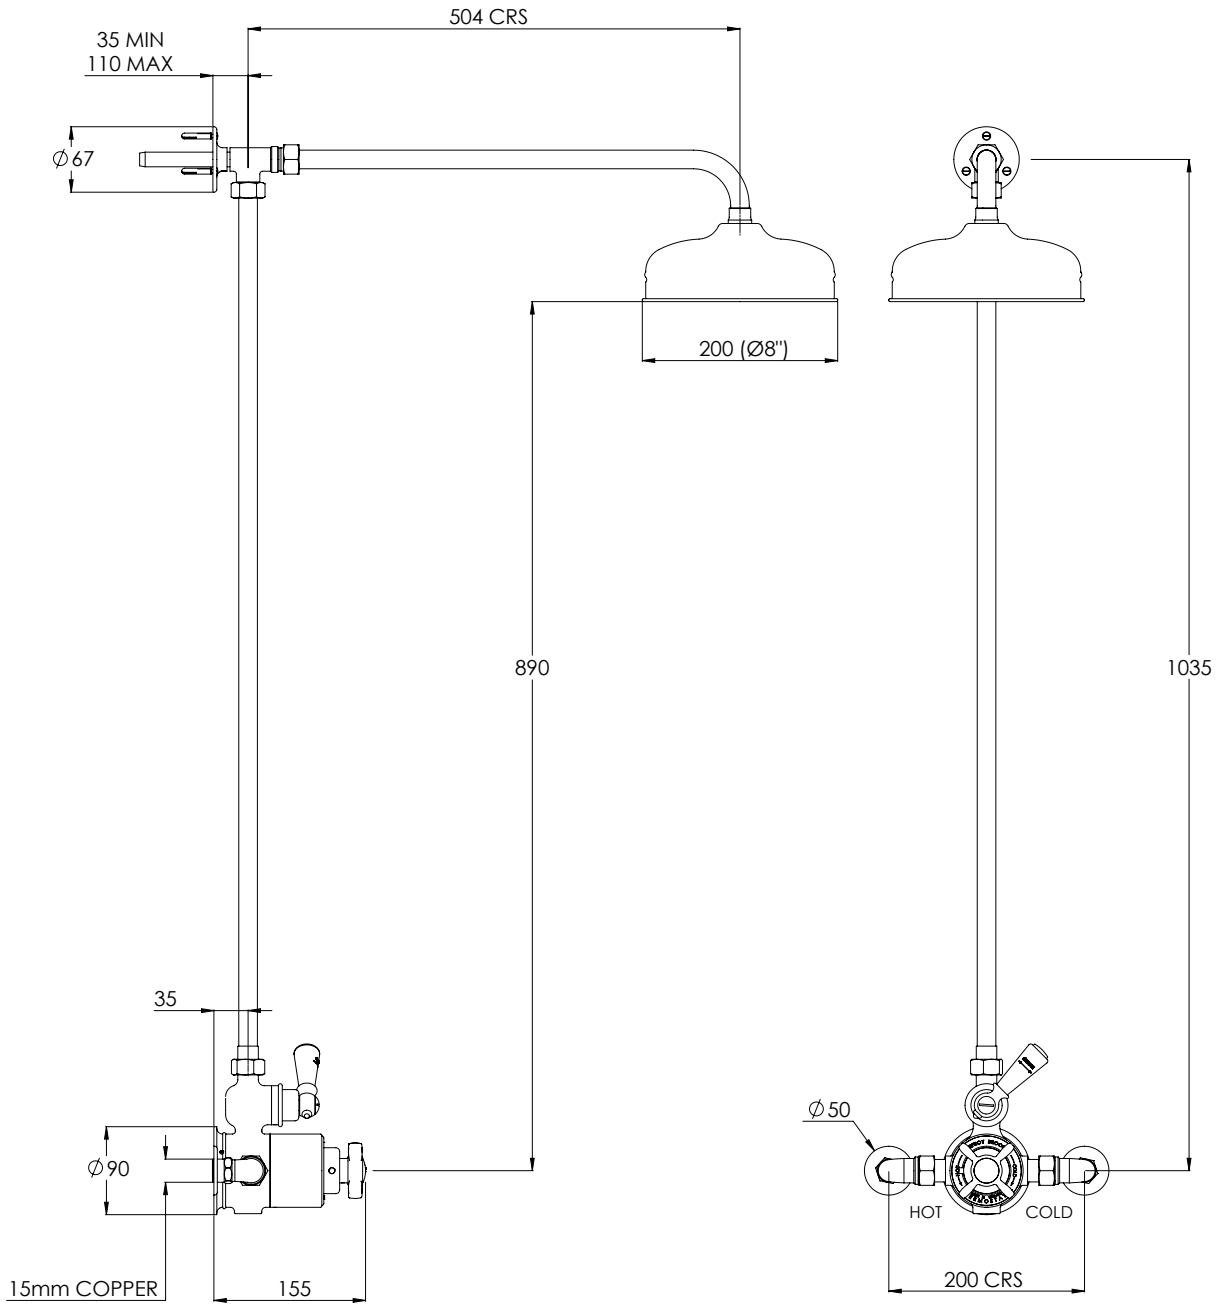

LEFROY BROOKS

IBROC HOUSE ESSEX ROAD
HODDESDON HERTS EN11 0QS UK
T: +44 (0)1992 708 316 F: +44 (0)1992 708 317

GD8702

CLASSIC THERMOSTATIC VALVE WITH RISER, 8"
APRON ROSE & ADJUSTABLE RISER PIPE BRACKET

DIMENSIONAL DATA SHEET

DATE: 04/06/2019

REVISION: F

COPYRIGHT © LBIP LTD. ALL RIGHTS RESERVED

DIMENSIONS IN MILLIMETRES

WHILST EVERY EFFORT IS MADE TO ENSURE THE ACCURACY OF THESE DATA SHEETS THEY ARE SUBJECT TO CHANGE WITHOUT NOTICE AS PART OF THE COMPANY'S PRODUCT DEVELOPMENT PROCESS