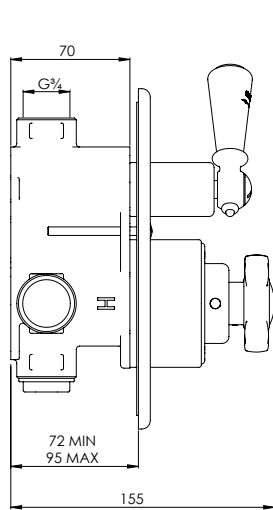

## GD8716

CLASSIC THERMOSTATIC VALVE AND DUAL  
SHOWER KIT

### DIMENSIONAL DATA SHEET

DATE: 29/05/2019

REVISION: E

DIMENSIONS IN MILLIMETRES

COPYRIGHT © LFB LTD. ALL RIGHTS RESERVED