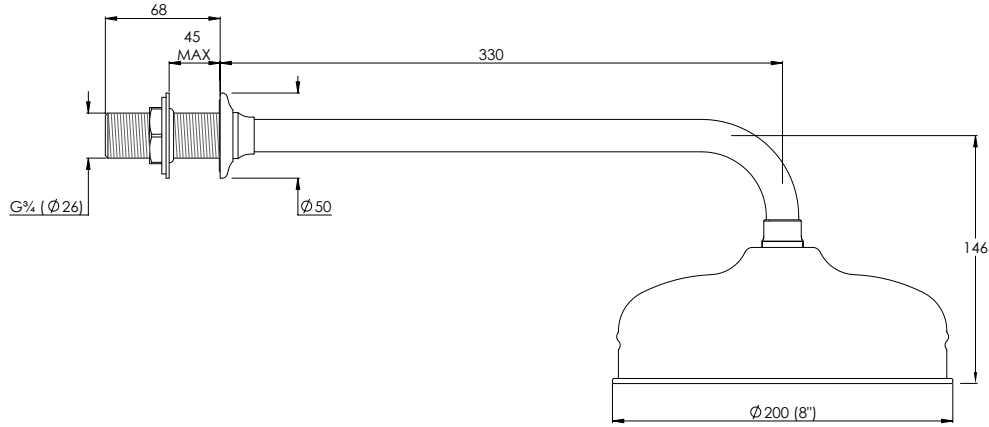

## GD8716

CLASSIC THERMOSTATIC VALVE AND DUAL  
SHOWER KIT

### DIMENSIONAL DATA SHEET

DATE: 29/05/2019

REVISION: E

DIMENSIONS IN MILLIMETRES

COPYRIGHT © LFB LTD. ALL RIGHTS RESERVED