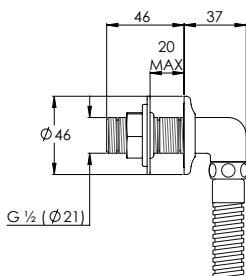

## GD8716

CLASSIC THERMOSTATIC VALVE AND DUAL  
SHOWER KIT

### DIMENSIONAL DATA SHEET

DATE: 29/05/2019

REVISION: E

DIMENSIONS IN MILLIMETRES

COPYRIGHT © LFB LTD. ALL RIGHTS RESERVED