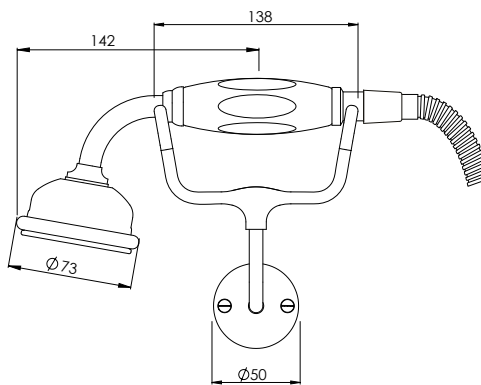

## GD8716

CLASSIC THERMOSTATIC VALVE AND DUAL  
SHOWER KIT

### DIMENSIONAL DATA SHEET

DATE: 29/05/2019

REVISION: E

DIMENSIONS IN MILLIMETRES

COPYRIGHT © LFB LTD. ALL RIGHTS RESERVED