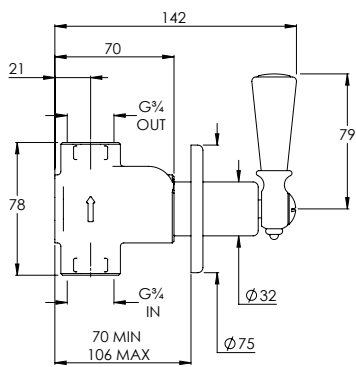

## GD8716

CLASSIC THERMOSTATIC VALVE AND DUAL  
SHOWER KIT

### DIMENSIONAL DATA SHEET

DATE: 29/05/2019

REVISION: E

DIMENSIONS IN MILLIMETRES

COPYRIGHT © LFB LTD. ALL RIGHTS RESERVED