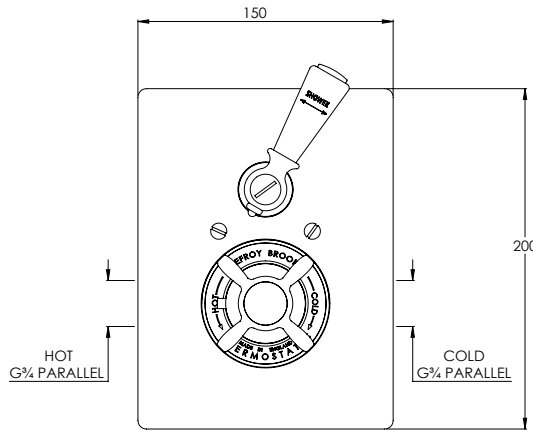

## GD8716

CLASSIC THERMOSTATIC VALVE AND DUAL  
SHOWER KIT

### DIMENSIONAL DATA SHEET

DATE: 29/05/2019

REVISION: E

DIMENSIONS IN MILLIMETRES

COPYRIGHT © LFB LTD. ALL RIGHTS RESERVED