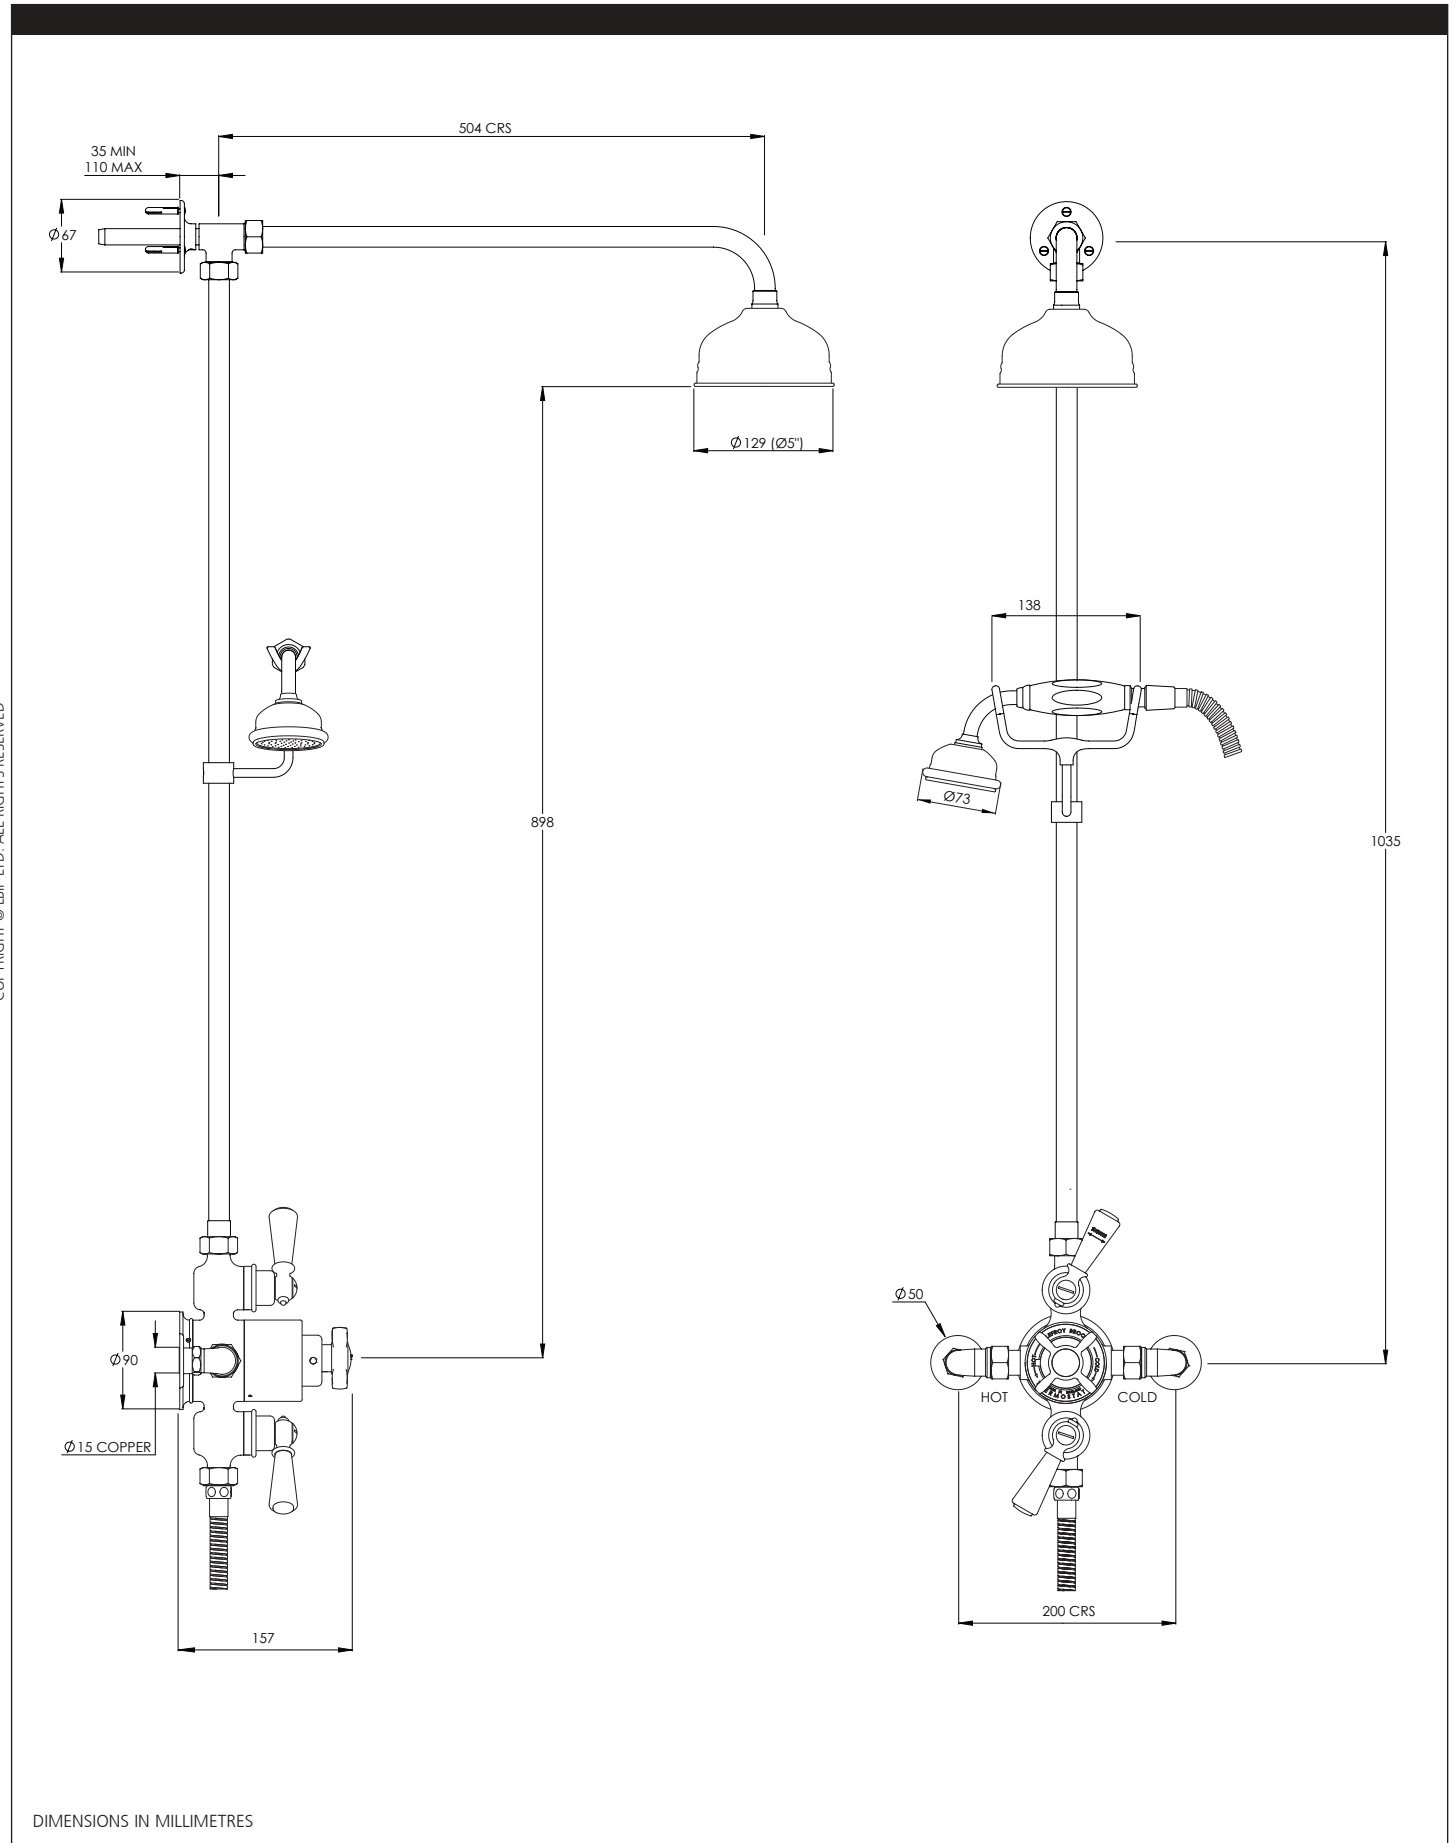

LEFROY BROOKS

IBROC HOUSE ESSEX ROAD
HODDESDON HERTS EN11 0QS UK
T: +44 (0)1992 708 316 F: +44 (0)1992 708 317

GD8741

CLASSIC EXPOSED DUAL CONTROL THERMOSTATIC
VALVE WITH RISER, 5" ROSE, HANDSET & ADJUSTABLE
RISER PIPE BRACKET.

DIMENSIONAL DATA SHEET

DATE: 11/08/2020

REVISION: A

COPYRIGHT © LBIP LTD. ALL RIGHTS RESERVED

DIMENSIONS IN MILLIMETRES

WHILST EVERY EFFORT IS MADE TO ENSURE THE ACCURACY OF THESE DATA SHEETS THEY ARE SUBJECT TO CHANGE WITHOUT NOTICE AS PART OF THE COMPANY'S PRODUCT DEVELOPMENT PROCESS